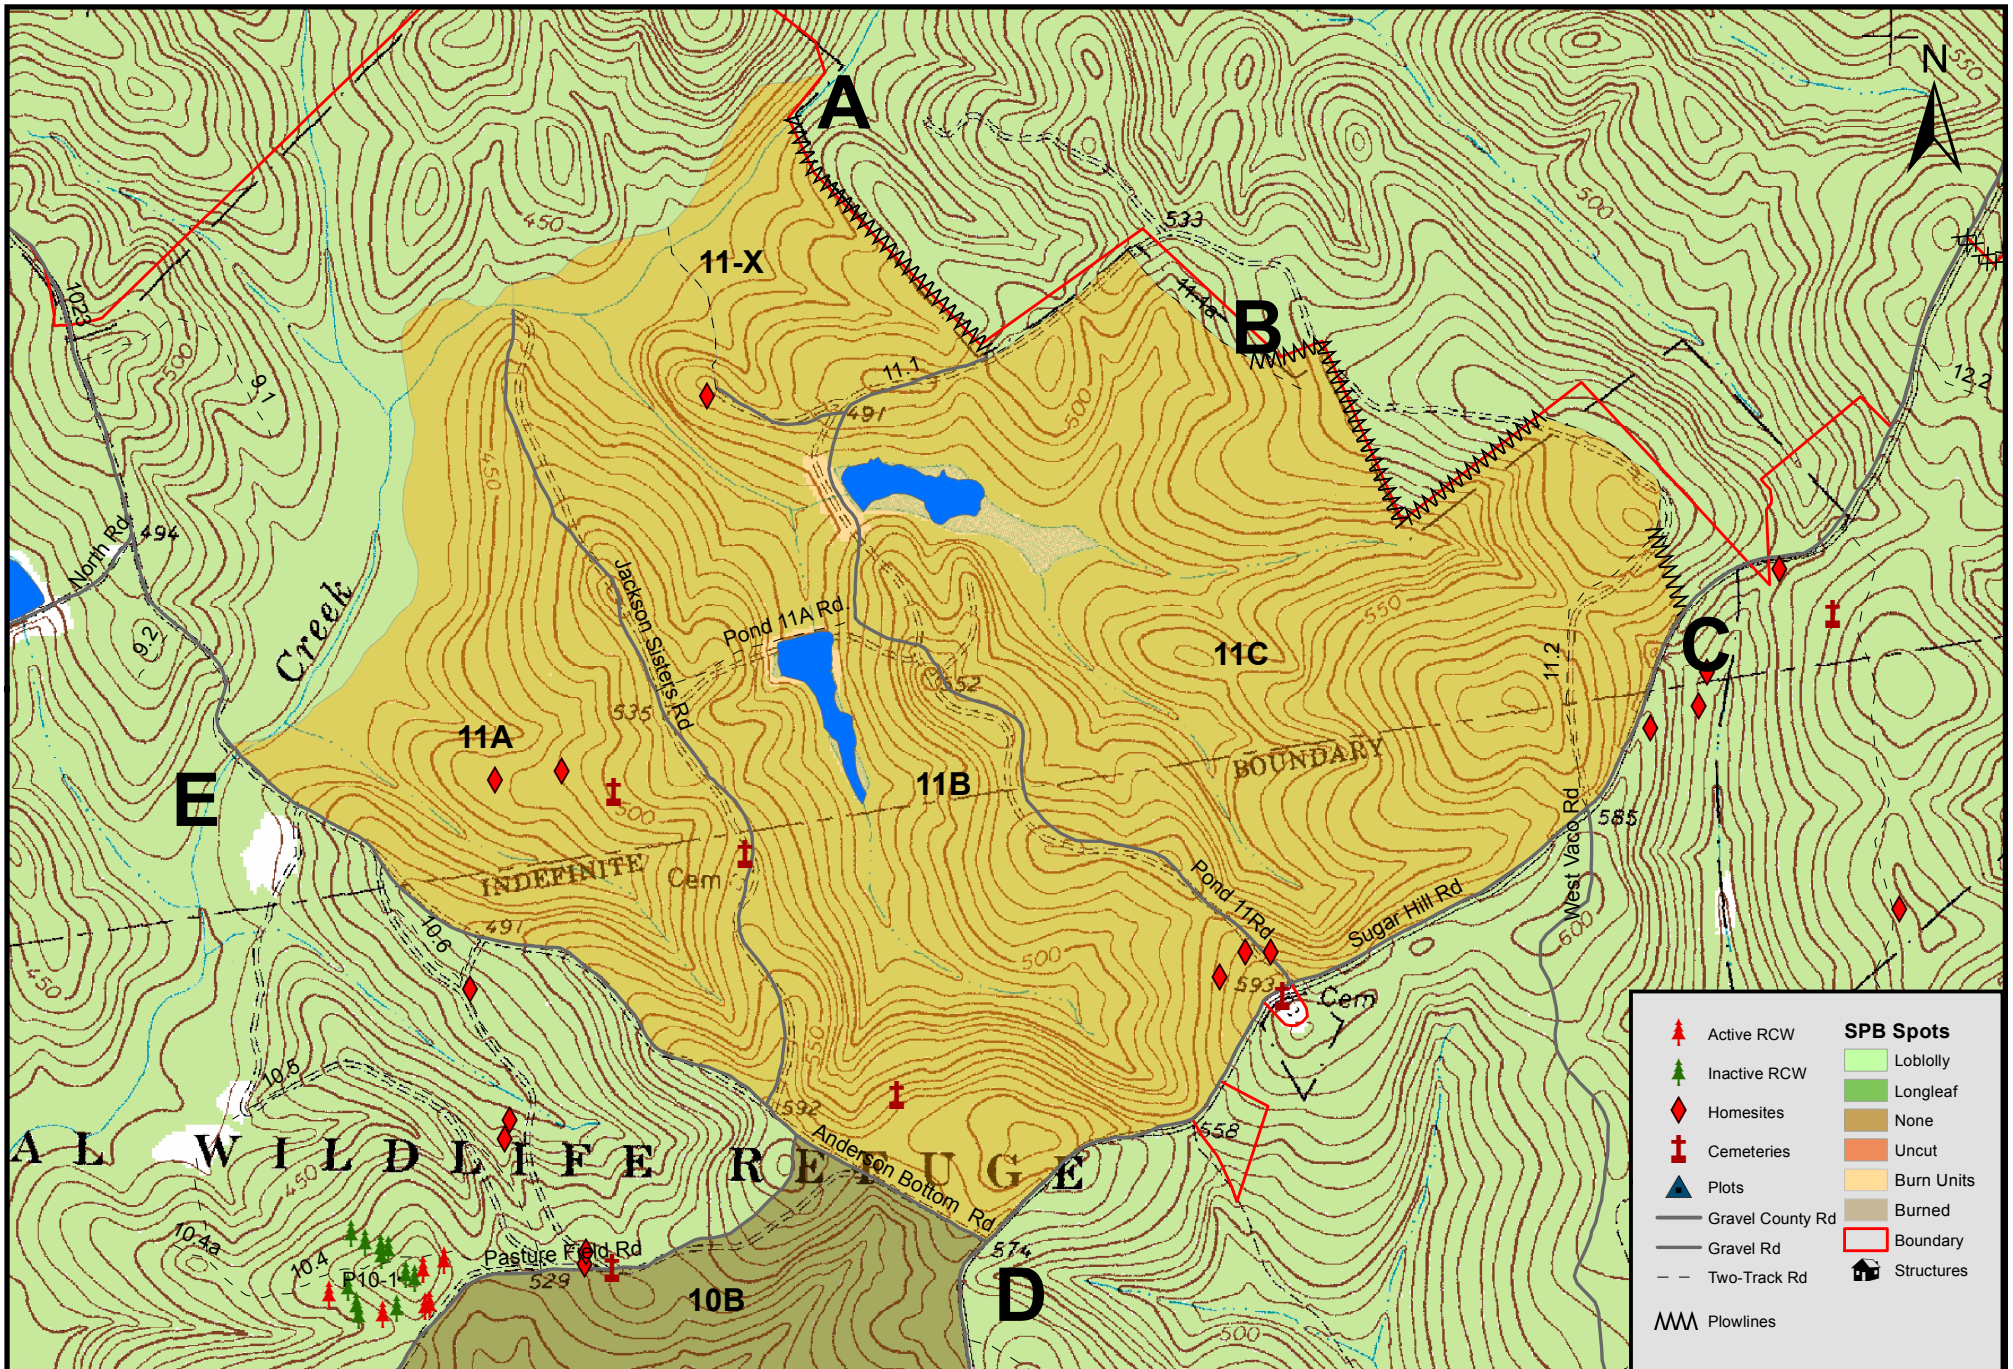

11A/11B/11C/11X (1,035 acres)

	Active RCW		Loblolly
	Inactive RCW		Longleaf
	Homesites		None
	Cemeteries		Uncut
	Plots		Burn Units
	Gravel County Rd		Burned
	Gravel Rd		Boundary
	Two-Track Rd		Structures
	Plowlines		