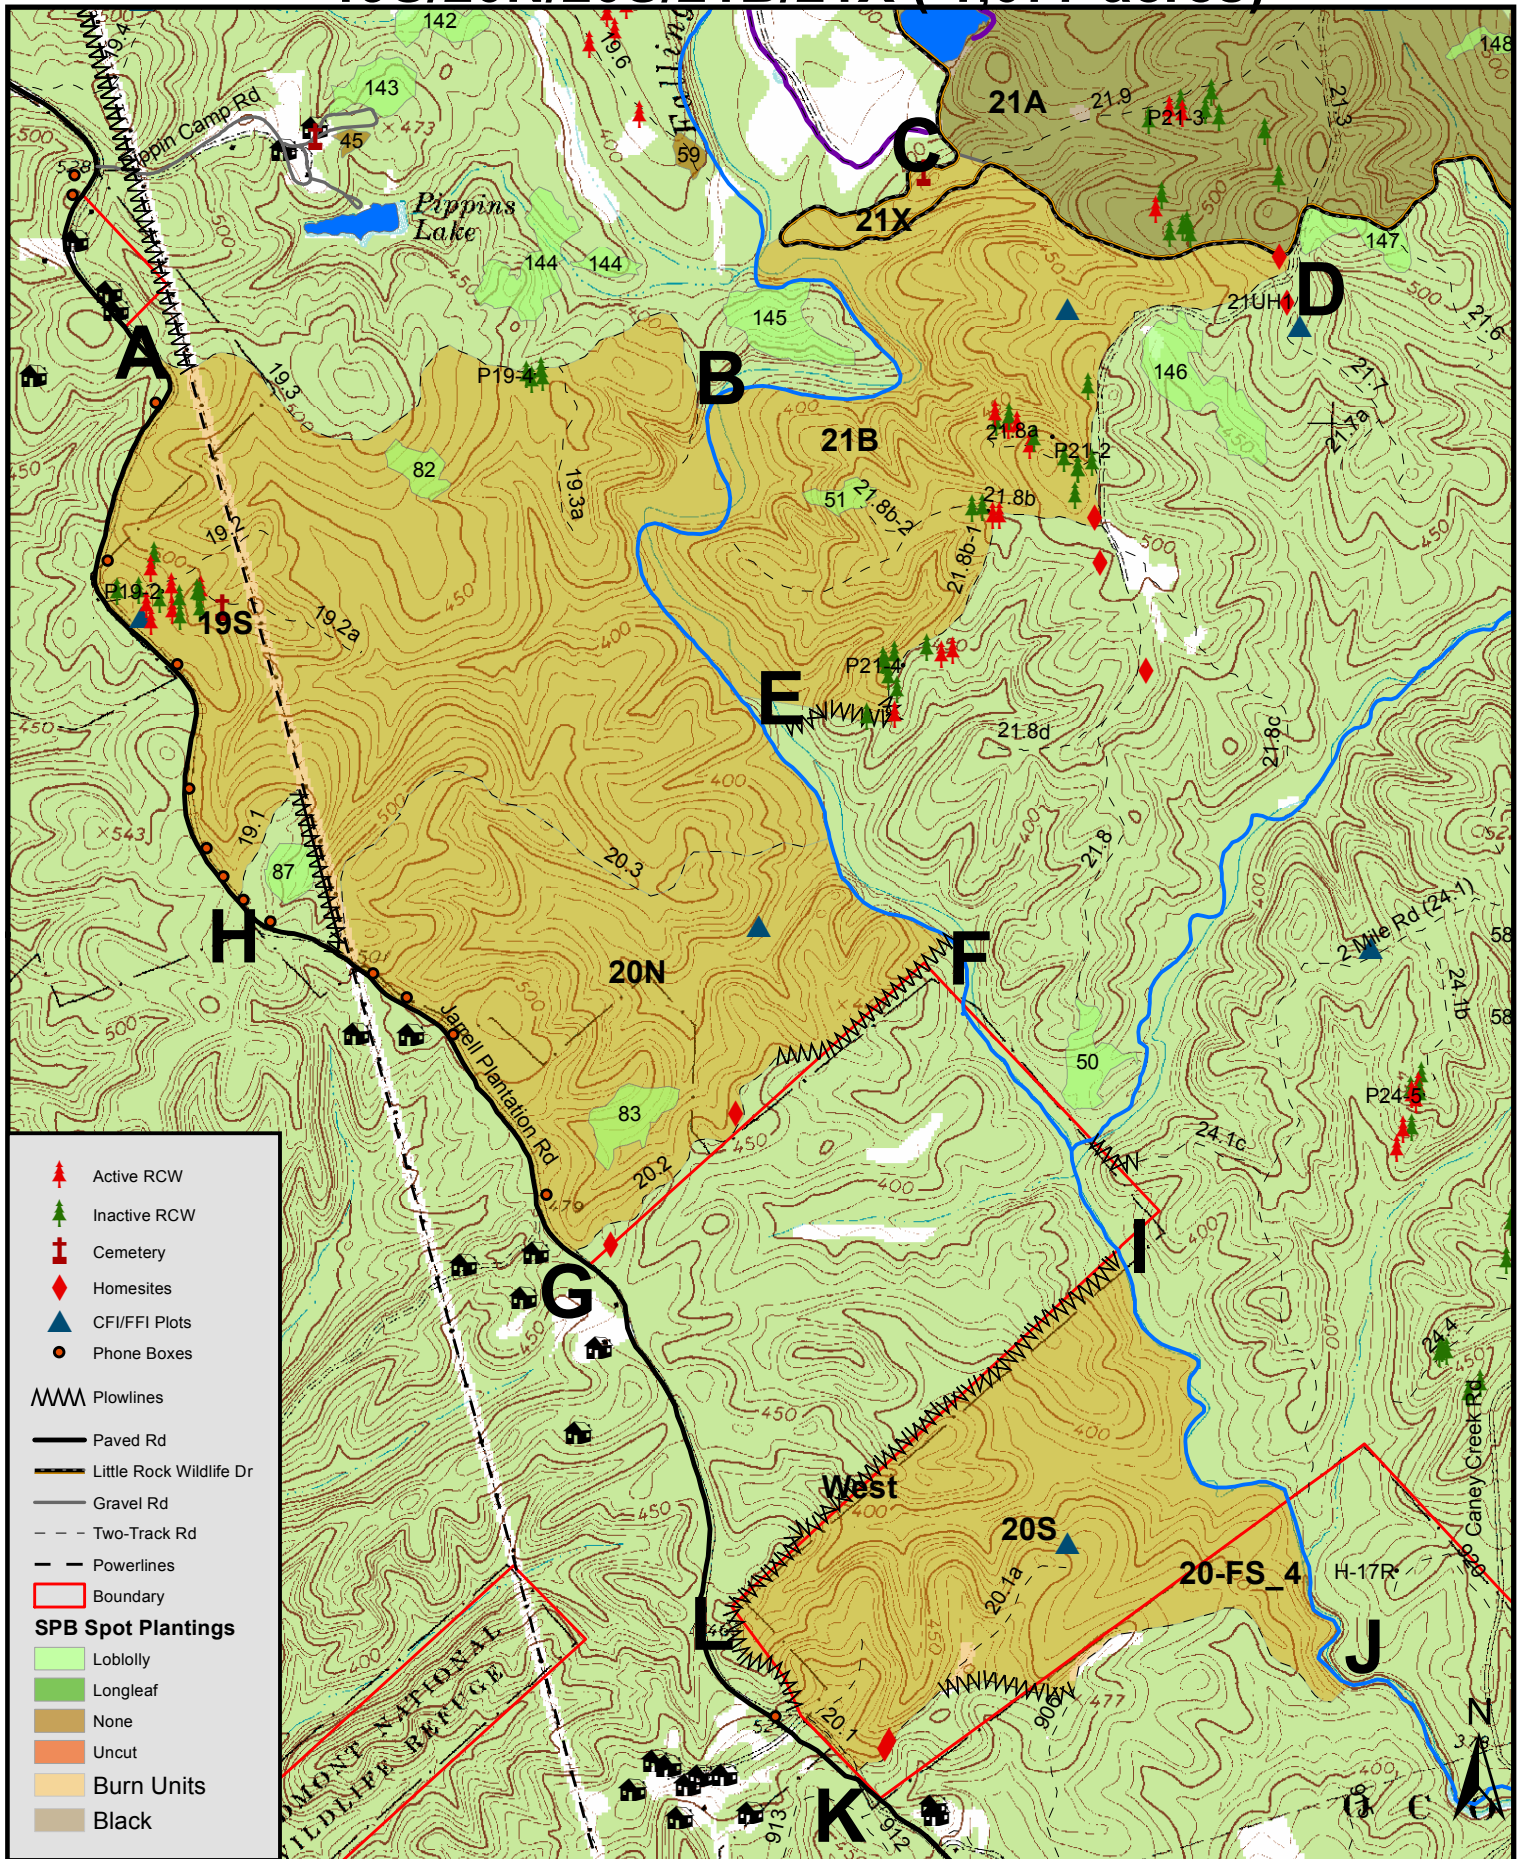

# 19S/20N/20S/21B/21X ( 1,077 acres)

	Active RCW
	Inactive RCW
	Cemetery
	Homesites
	CFI/FFI Plots
	Phone Boxes
	Plowlines
	Paved Rd
	Little Rock Wildlife Dr
	Gravel Rd
	Two-Track Rd
	Powerlines
	Boundary
<b>SPB Spot Plantings</b>	
	Loblolly
	Longleaf
	None
	Uncut
	Burn Units
	Black