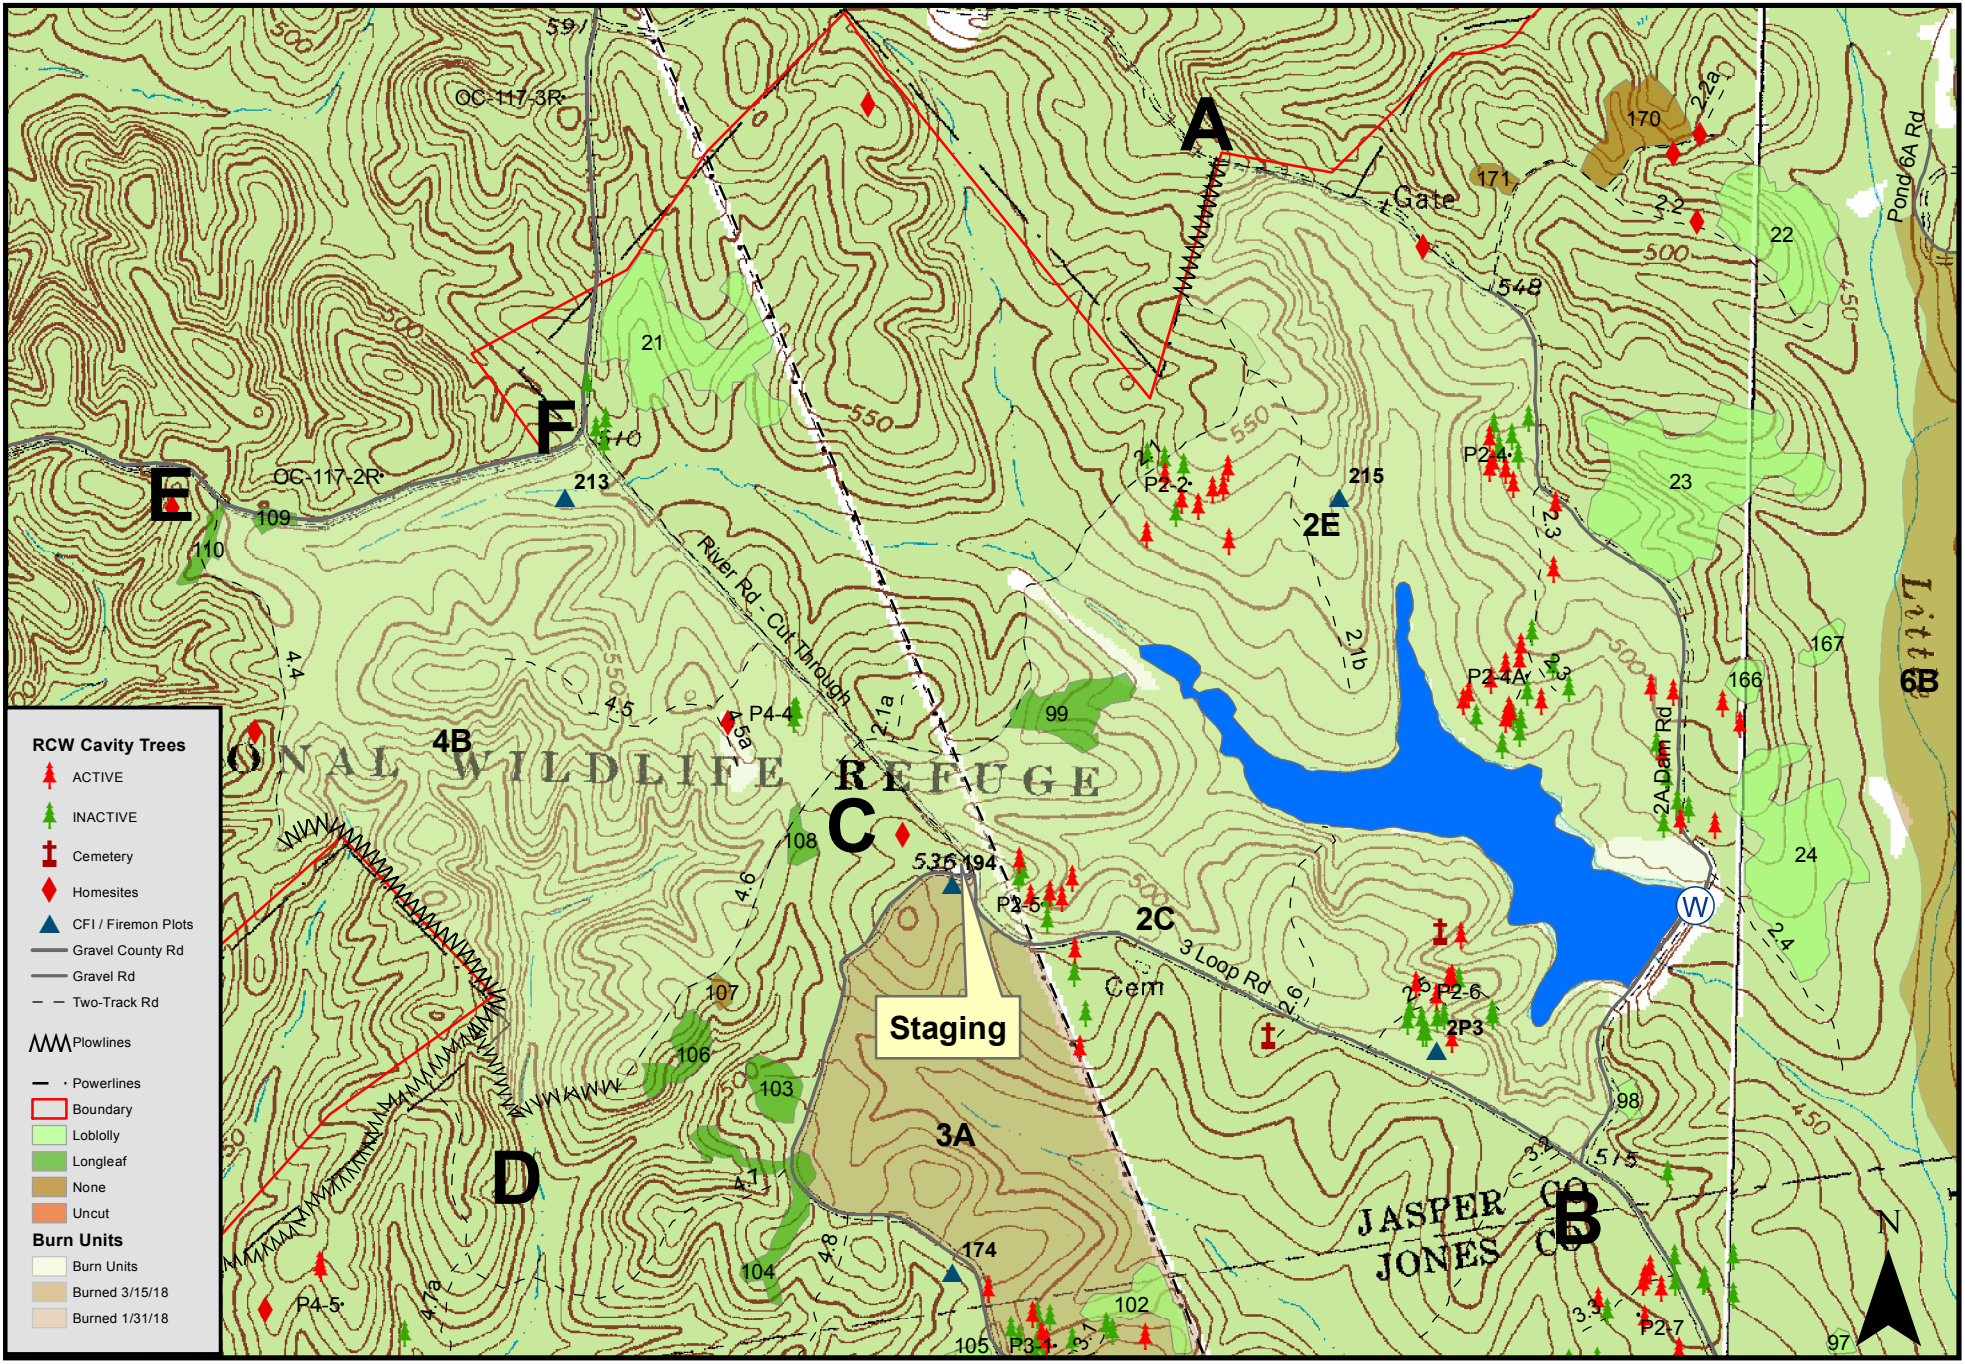

2C/2E/4B (621acres)

RCW Cavity Trees

- ▲ ACTIVE
- ▲ INACTIVE
- ⊥ Cemetery
- ◆ Homesites
- ▲ CFI / Firemon Plots
- Gravel County Rd
- Gravel Rd
- Two-Track Rd

Plowlines

Powerlines

Boundary

Loblolly

Longleaf

None

Uncut

Burn Units

- Burn Units
- Burned 3/15/18
- Burned 1/31/18