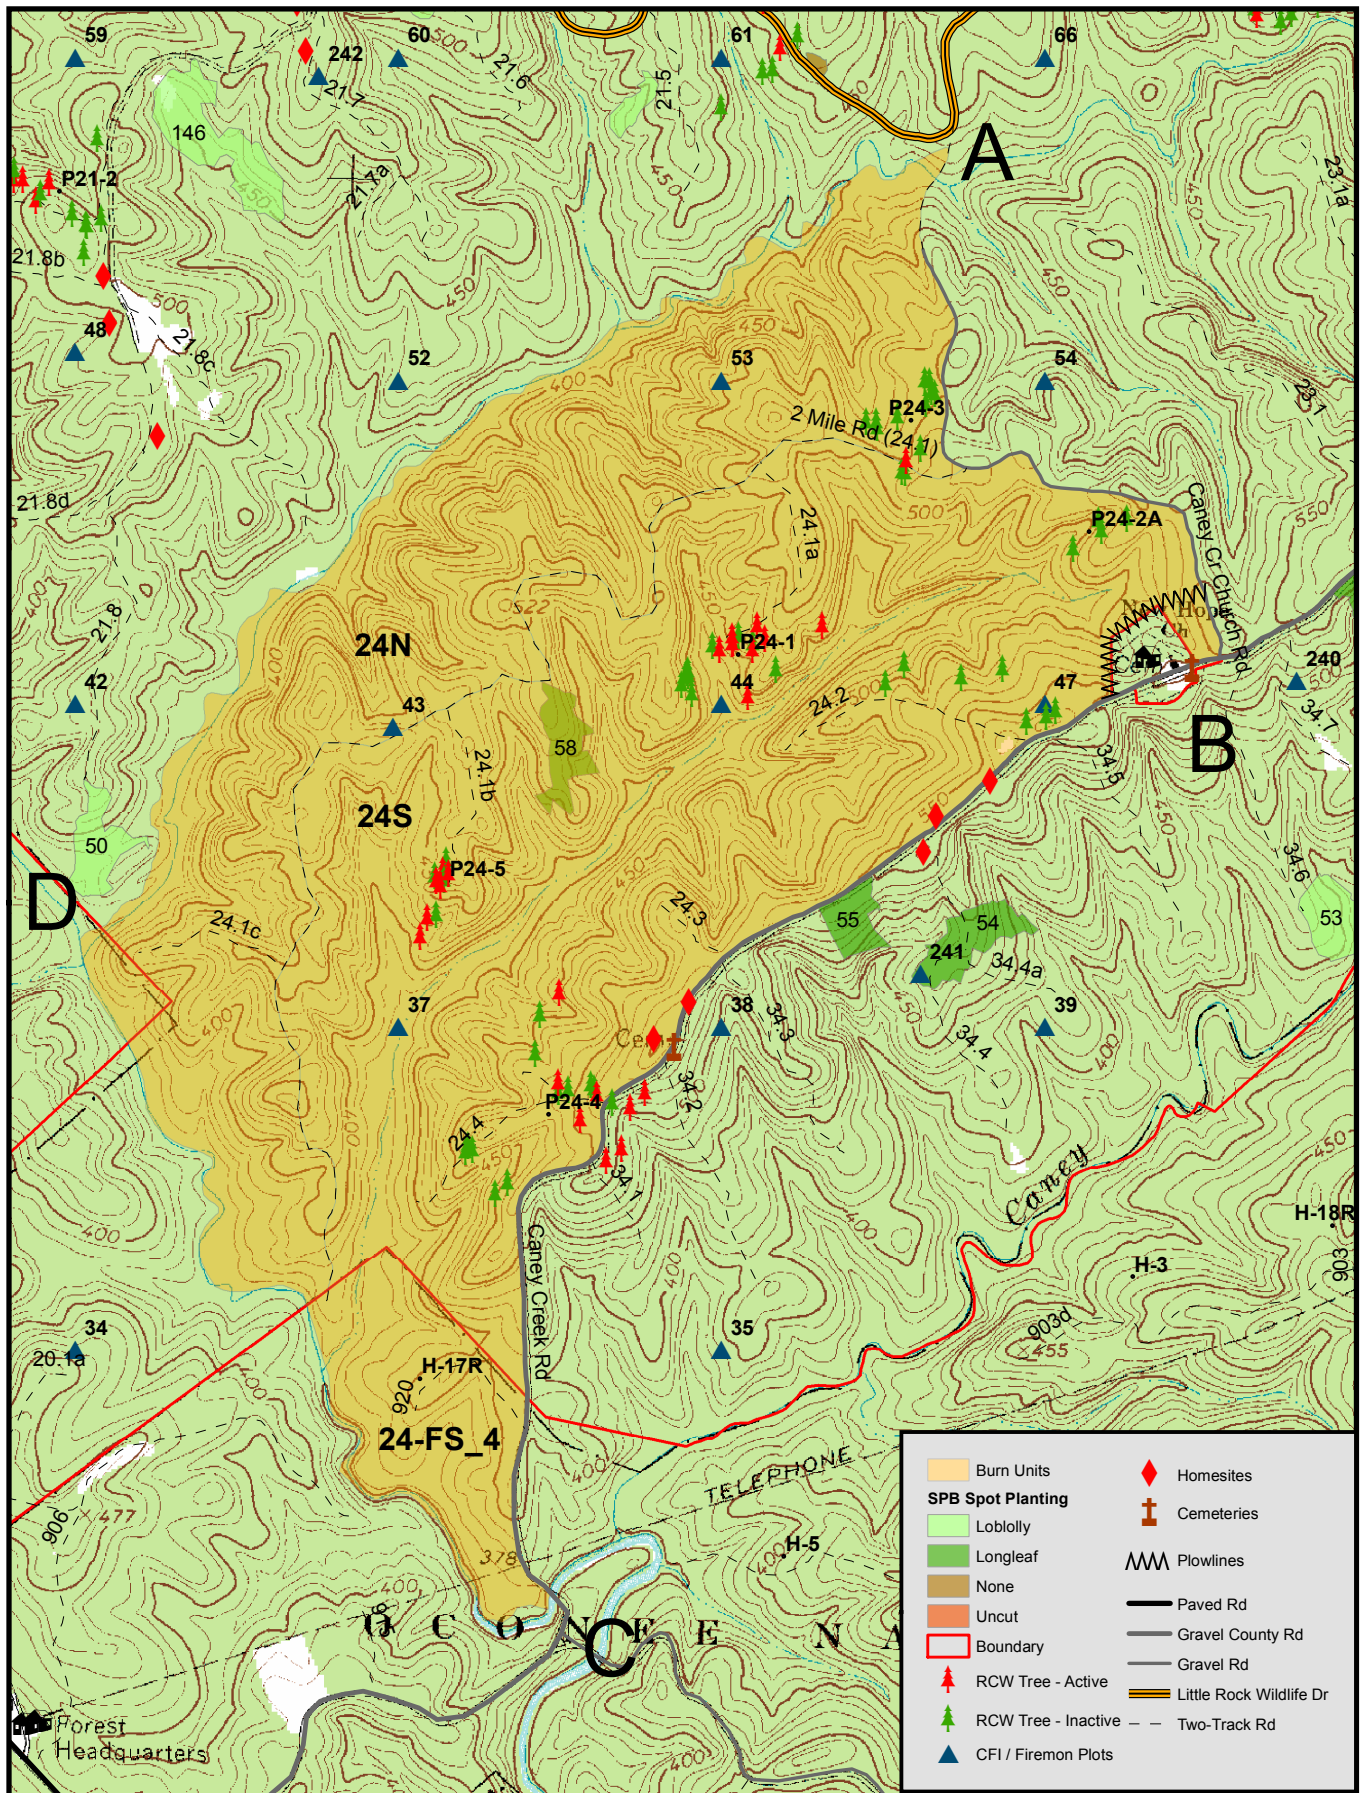

24N/24S/Crane-GOP/FS_4 (952 acres)

Burn Units	Homesites
SPB Spot Planting	Cemeteries
Loblolly	Plowlines
Longleaf	Paved Rd
None	Gravel County Rd
Uncut	Gravel Rd
Boundary	Little Rock Wildlife Dr
RCW Tree - Active	Two-Track Rd
RCW Tree - Inactive	
CFI / Firemon Plots	