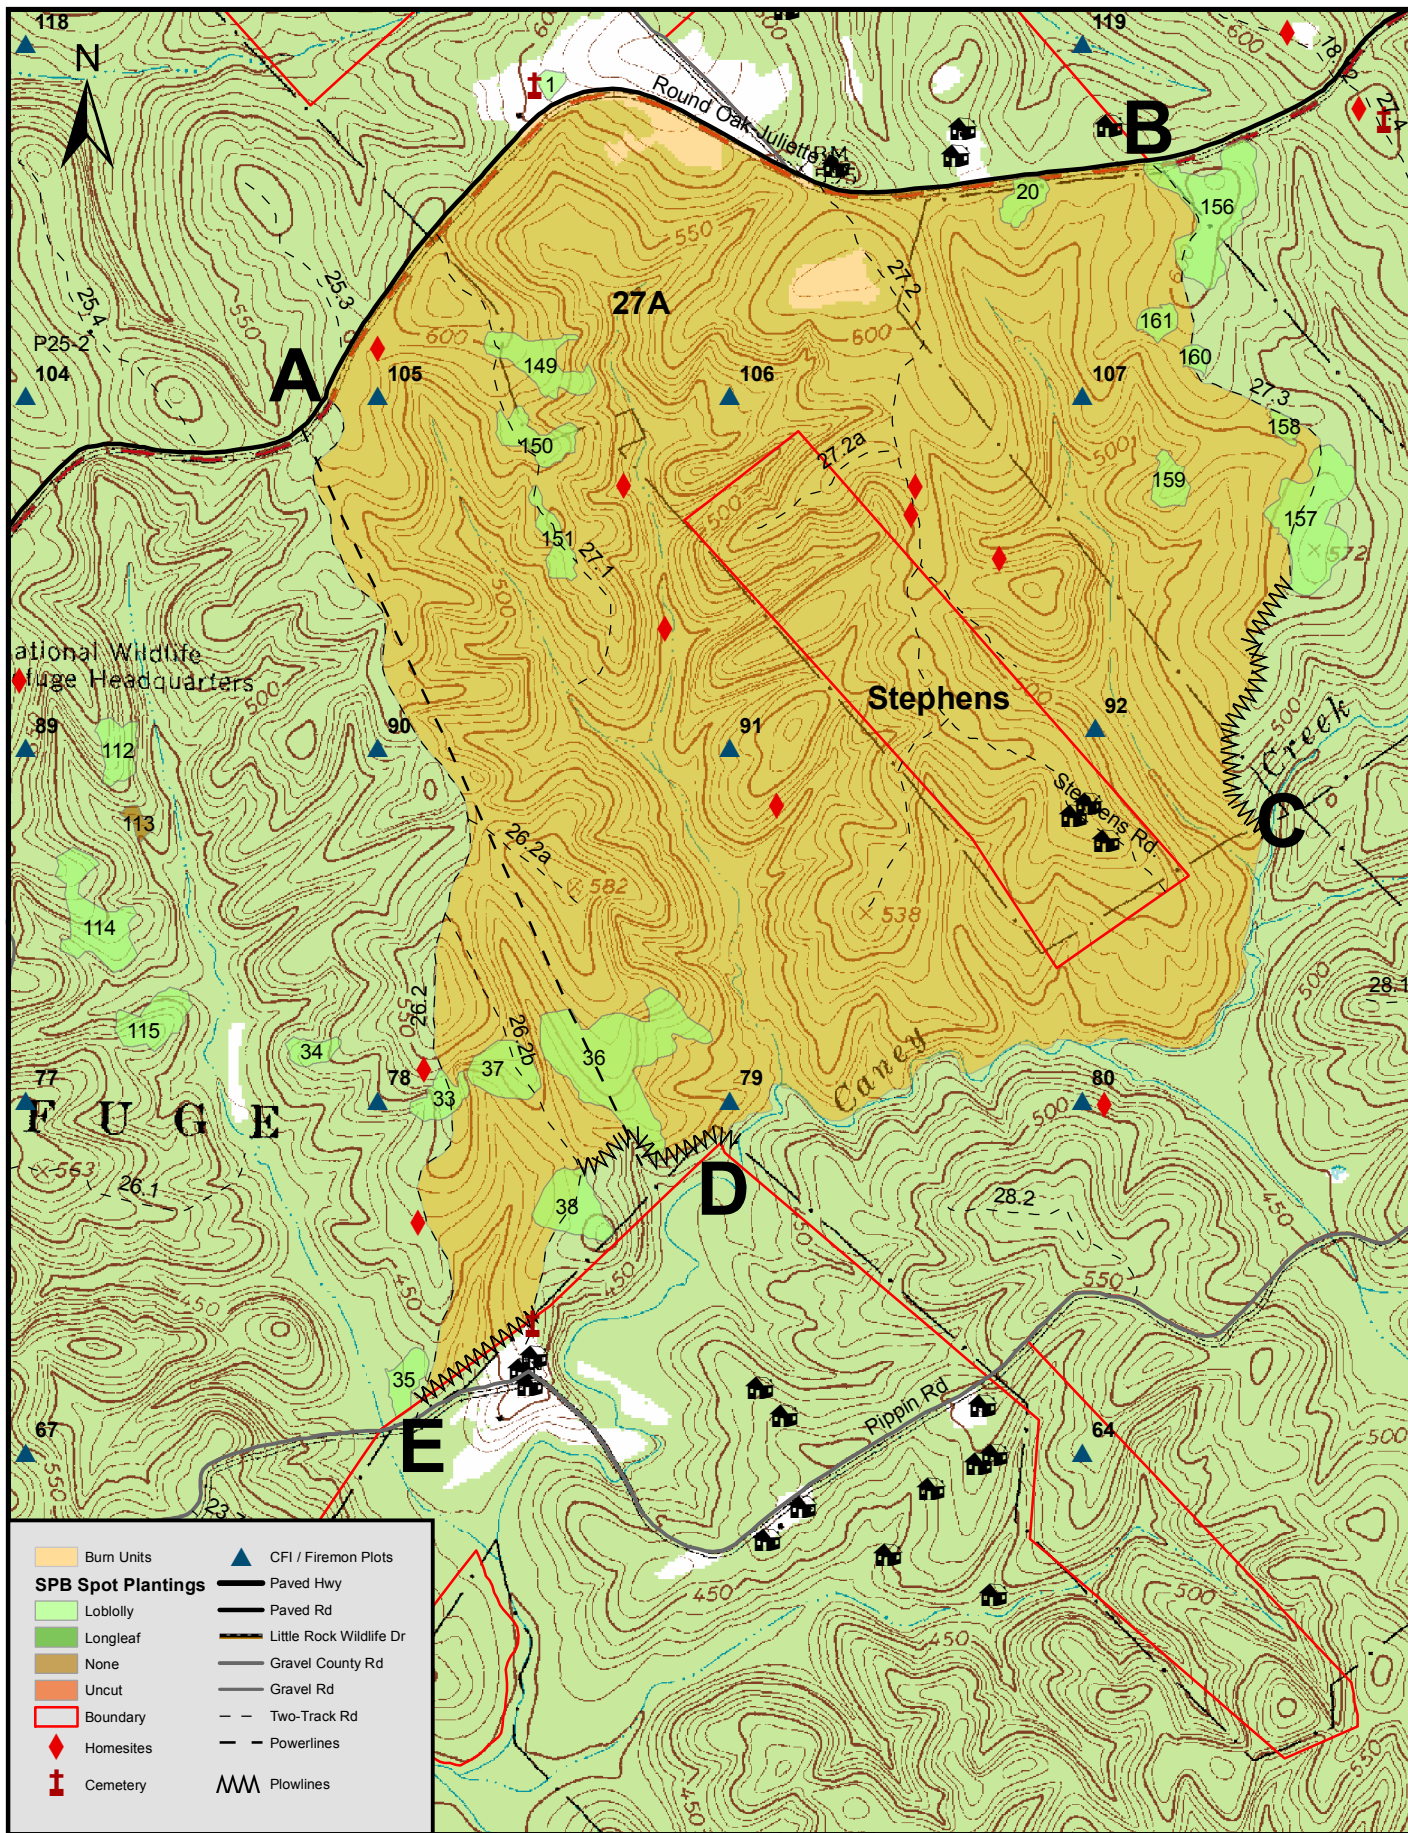

27A/Stephens-GOP (973 acres)

Burn Units	CFI / Firemon Plots
SPB Spot Plantings	Paved Hwy
Loblolly	Paved Rd
Longleaf	Little Rock Wildlife Dr
None	Gravel County Rd
Uncut	Gravel Rd
Boundary	Two-Track Rd
Homesites	Powerlines
Cemetery	Plowlines