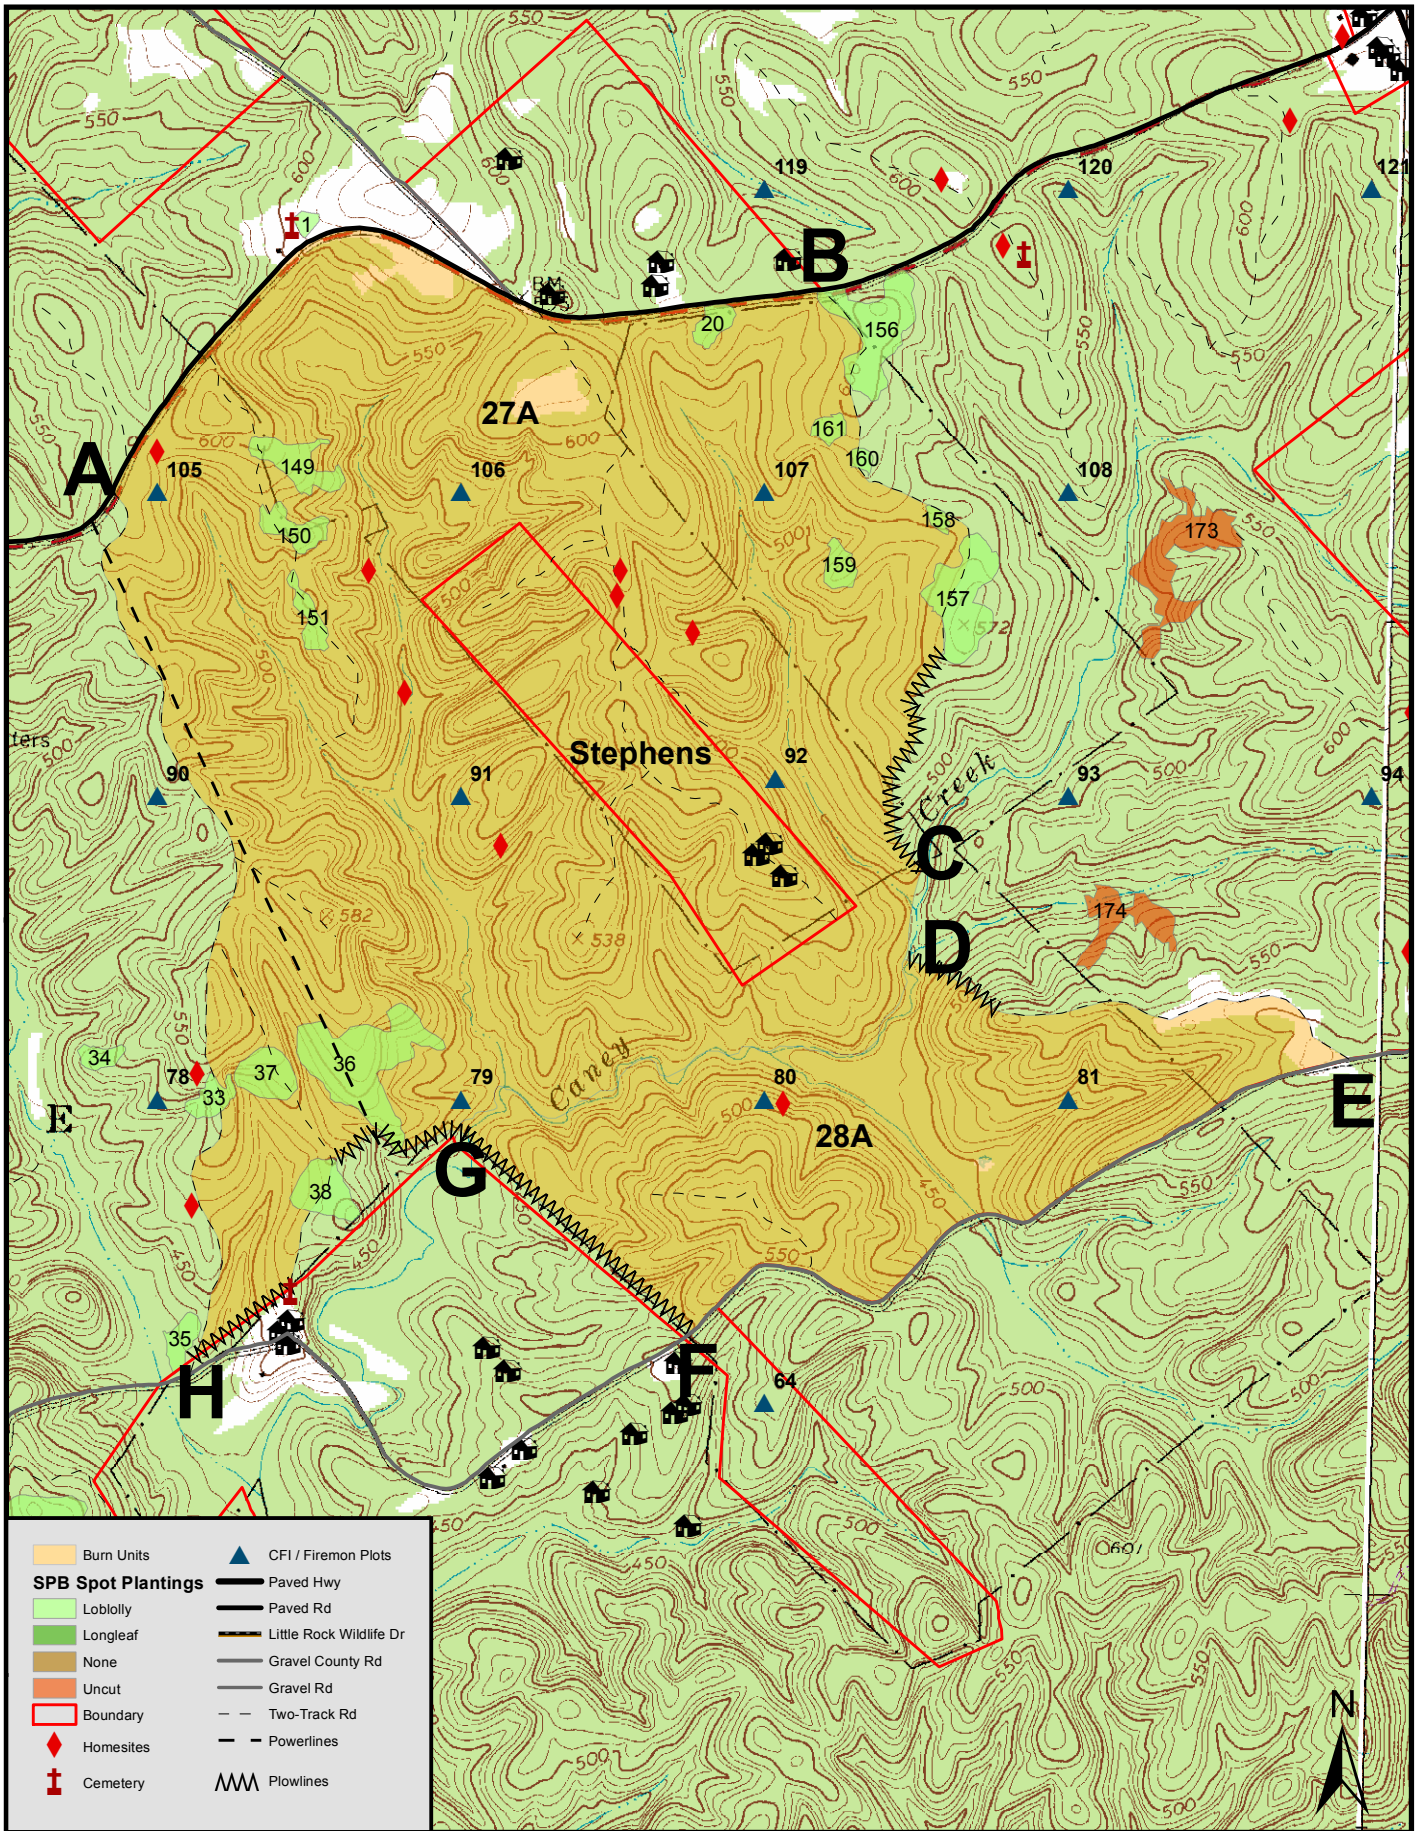

27A/28A/Stephens-GOP (1,199 acres)

Burn Units	CFI / Firemon Plots
SPB Spot Plantings	Paved Hwy
Loblolly	Paved Rd
Longleaf	Little Rock Wildlife Dr
None	Gravel County Rd
Uncut	Gravel Rd
Boundary	Two-Track Rd
Homesteads	Powerlines
Cemetery	Plowlines