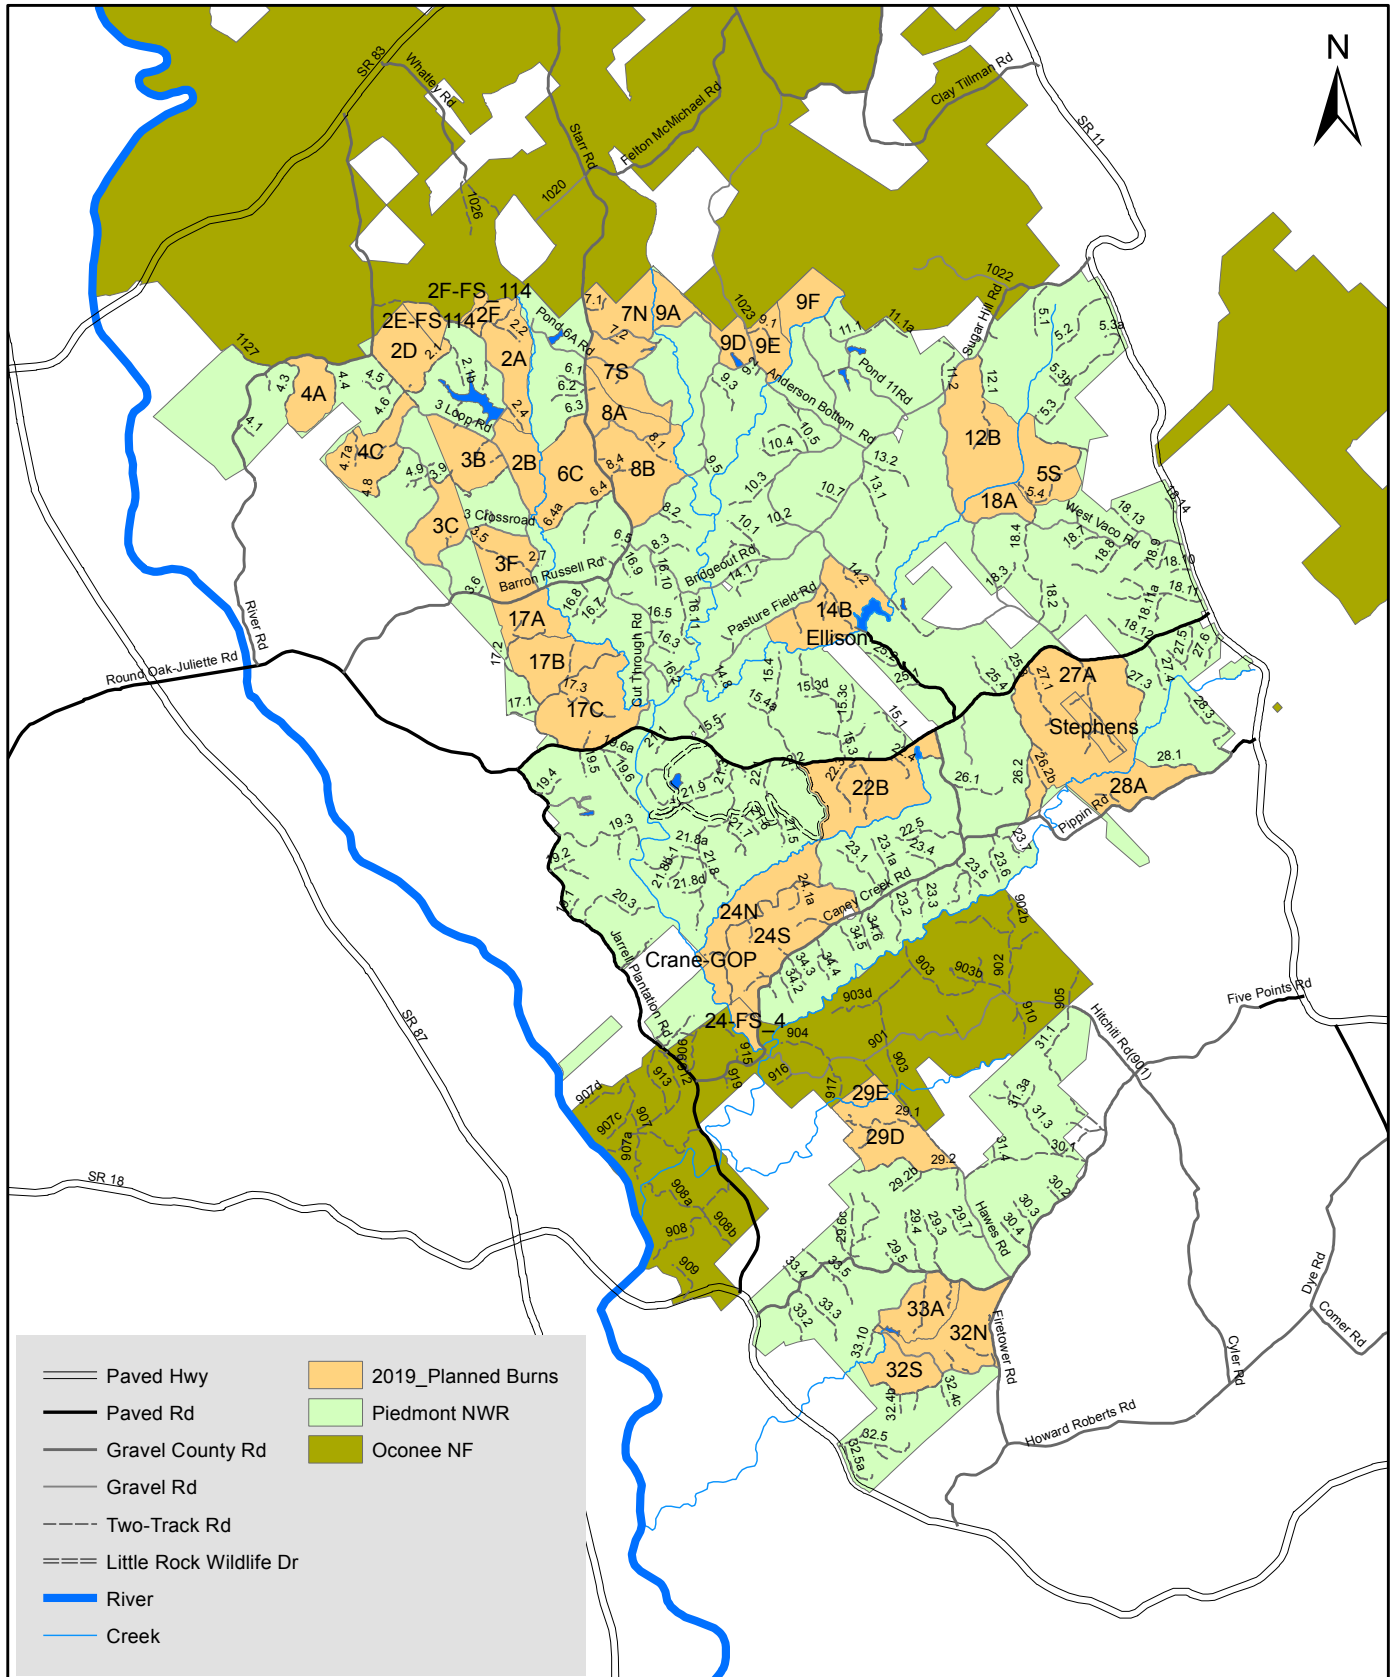

Piedmont NWR Vicinity Map

0 1.5 3 6 9 12 Miles