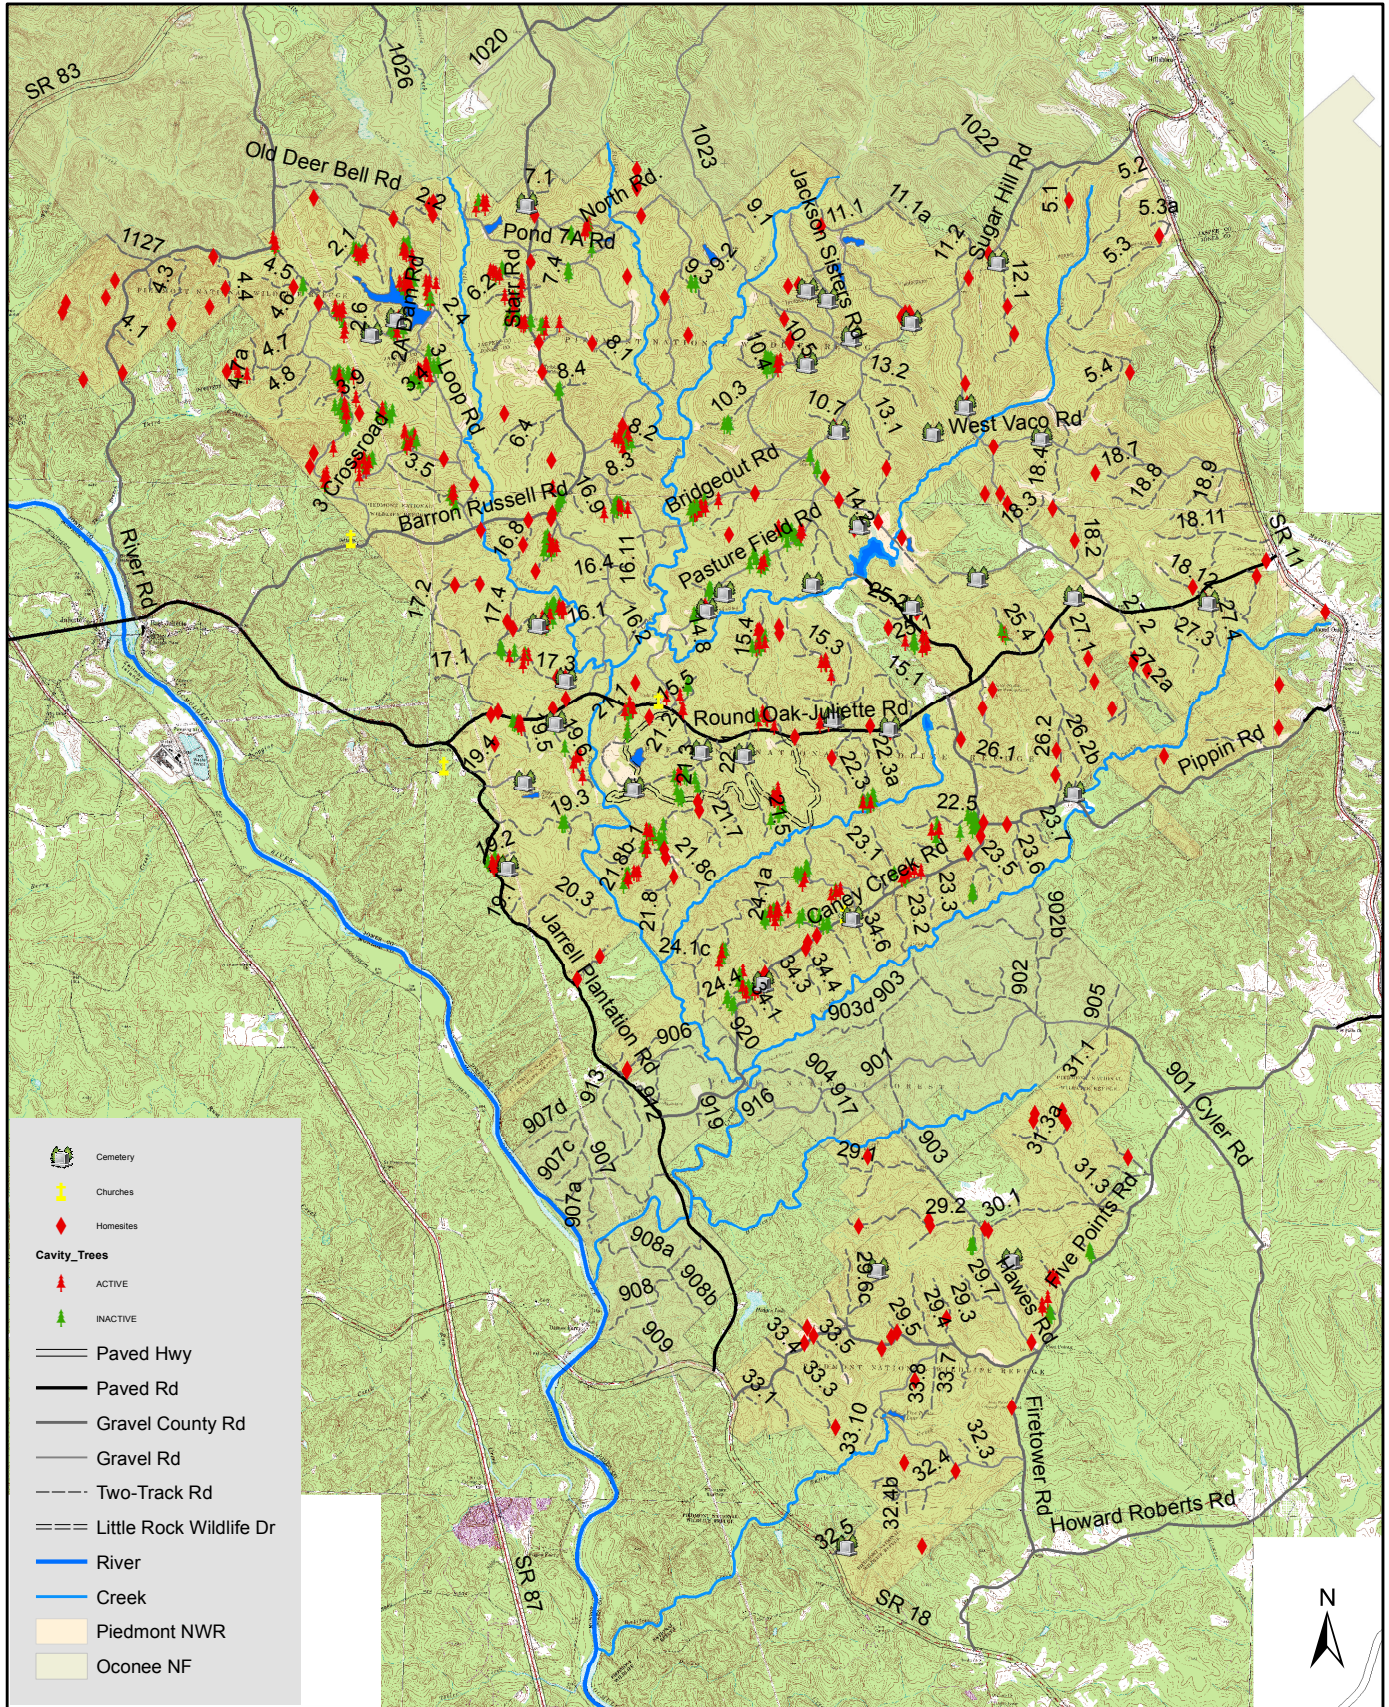

Piedmont NWR Area Map

- Cemetery
- Churches
- Homesites
- Cavity_Trees**
- ACTIVE
- INACTIVE
- Paved Hwy
- Paved Rd
- Gravel County Rd
- Gravel Rd
- Two-Track Rd
- Little Rock Wildlife Dr
- River
- Creek
- Piedmont NWR
- Oconee NF

0 1 2 4 6 8 Miles