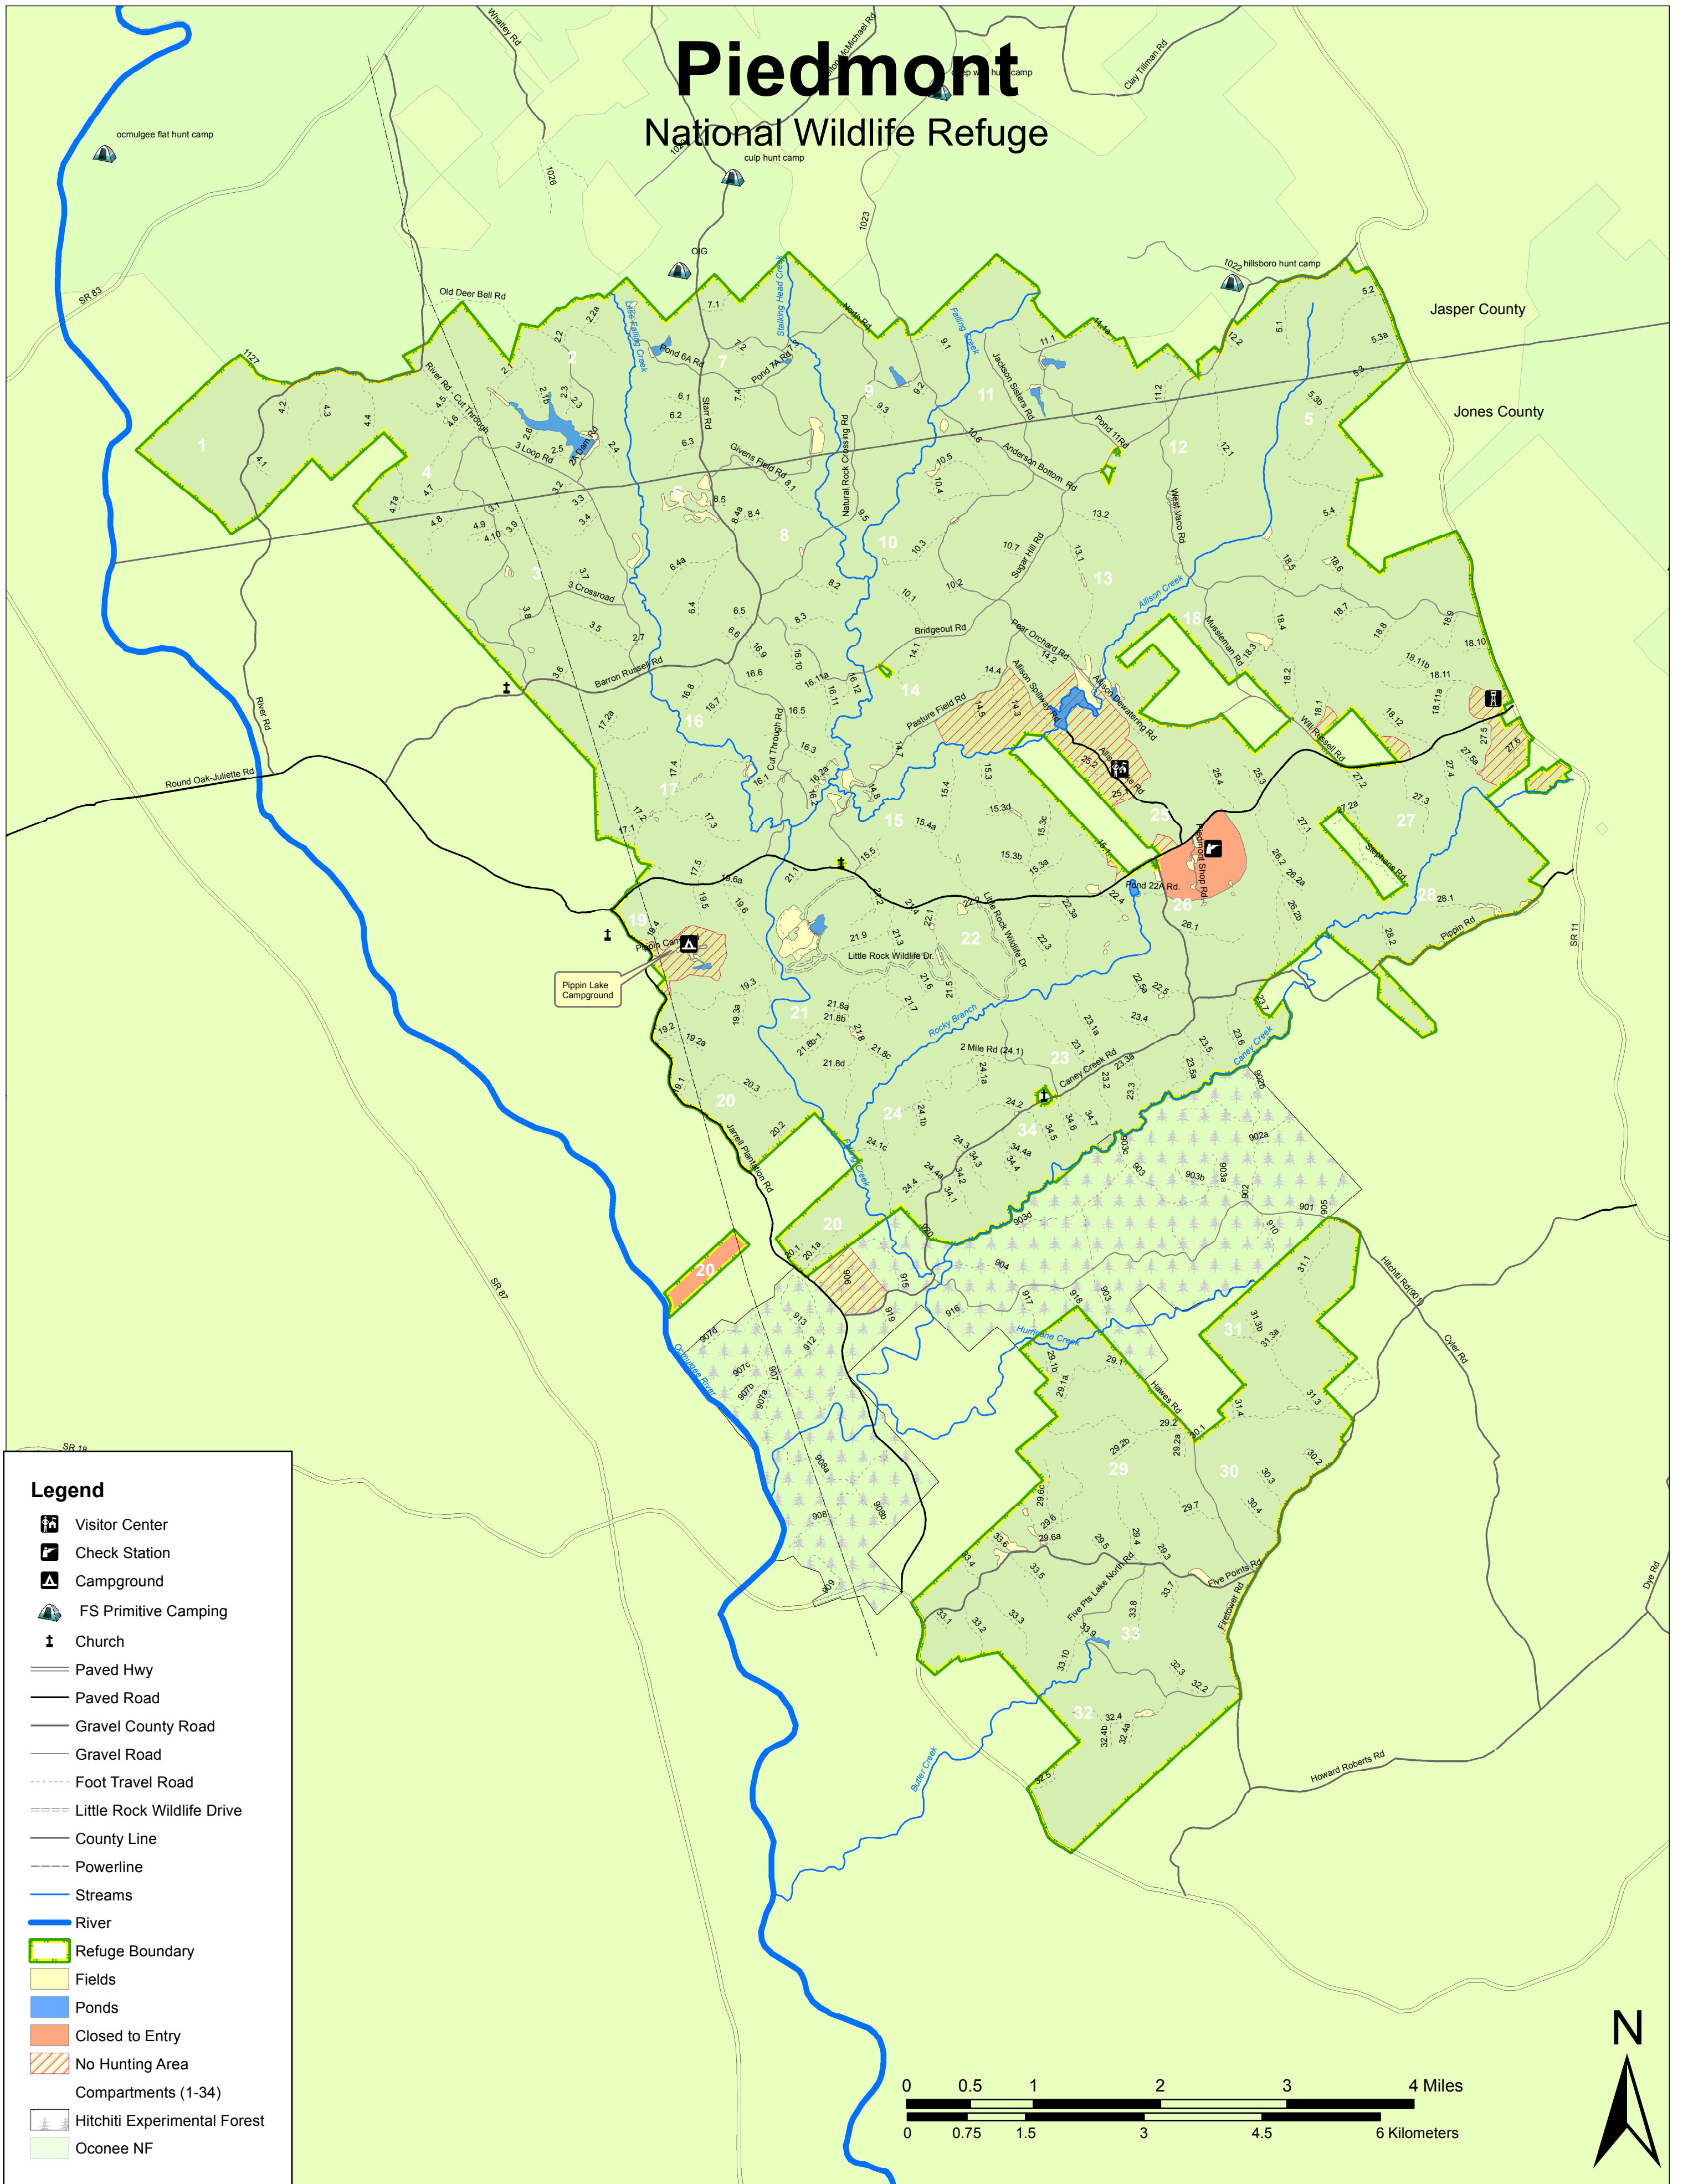

Piedmont National Wildlife Refuge

Legend

- Visitor Center
- Check Station
- Campground
- FS Primitive Camping
- Church
- Paved Hwy
- Paved Road
- Gravel County Road
- Gravel Road
- Foot Travel Road
- Little Rock Wildlife Drive
- County Line
- Powerline
- Streams
- River
- Refuge Boundary
- Fields
- Ponds
- Closed to Entry
- No Hunting Area
- Compartments (1-34)
- Hitchiti Experimental Forest
- Oconee NF