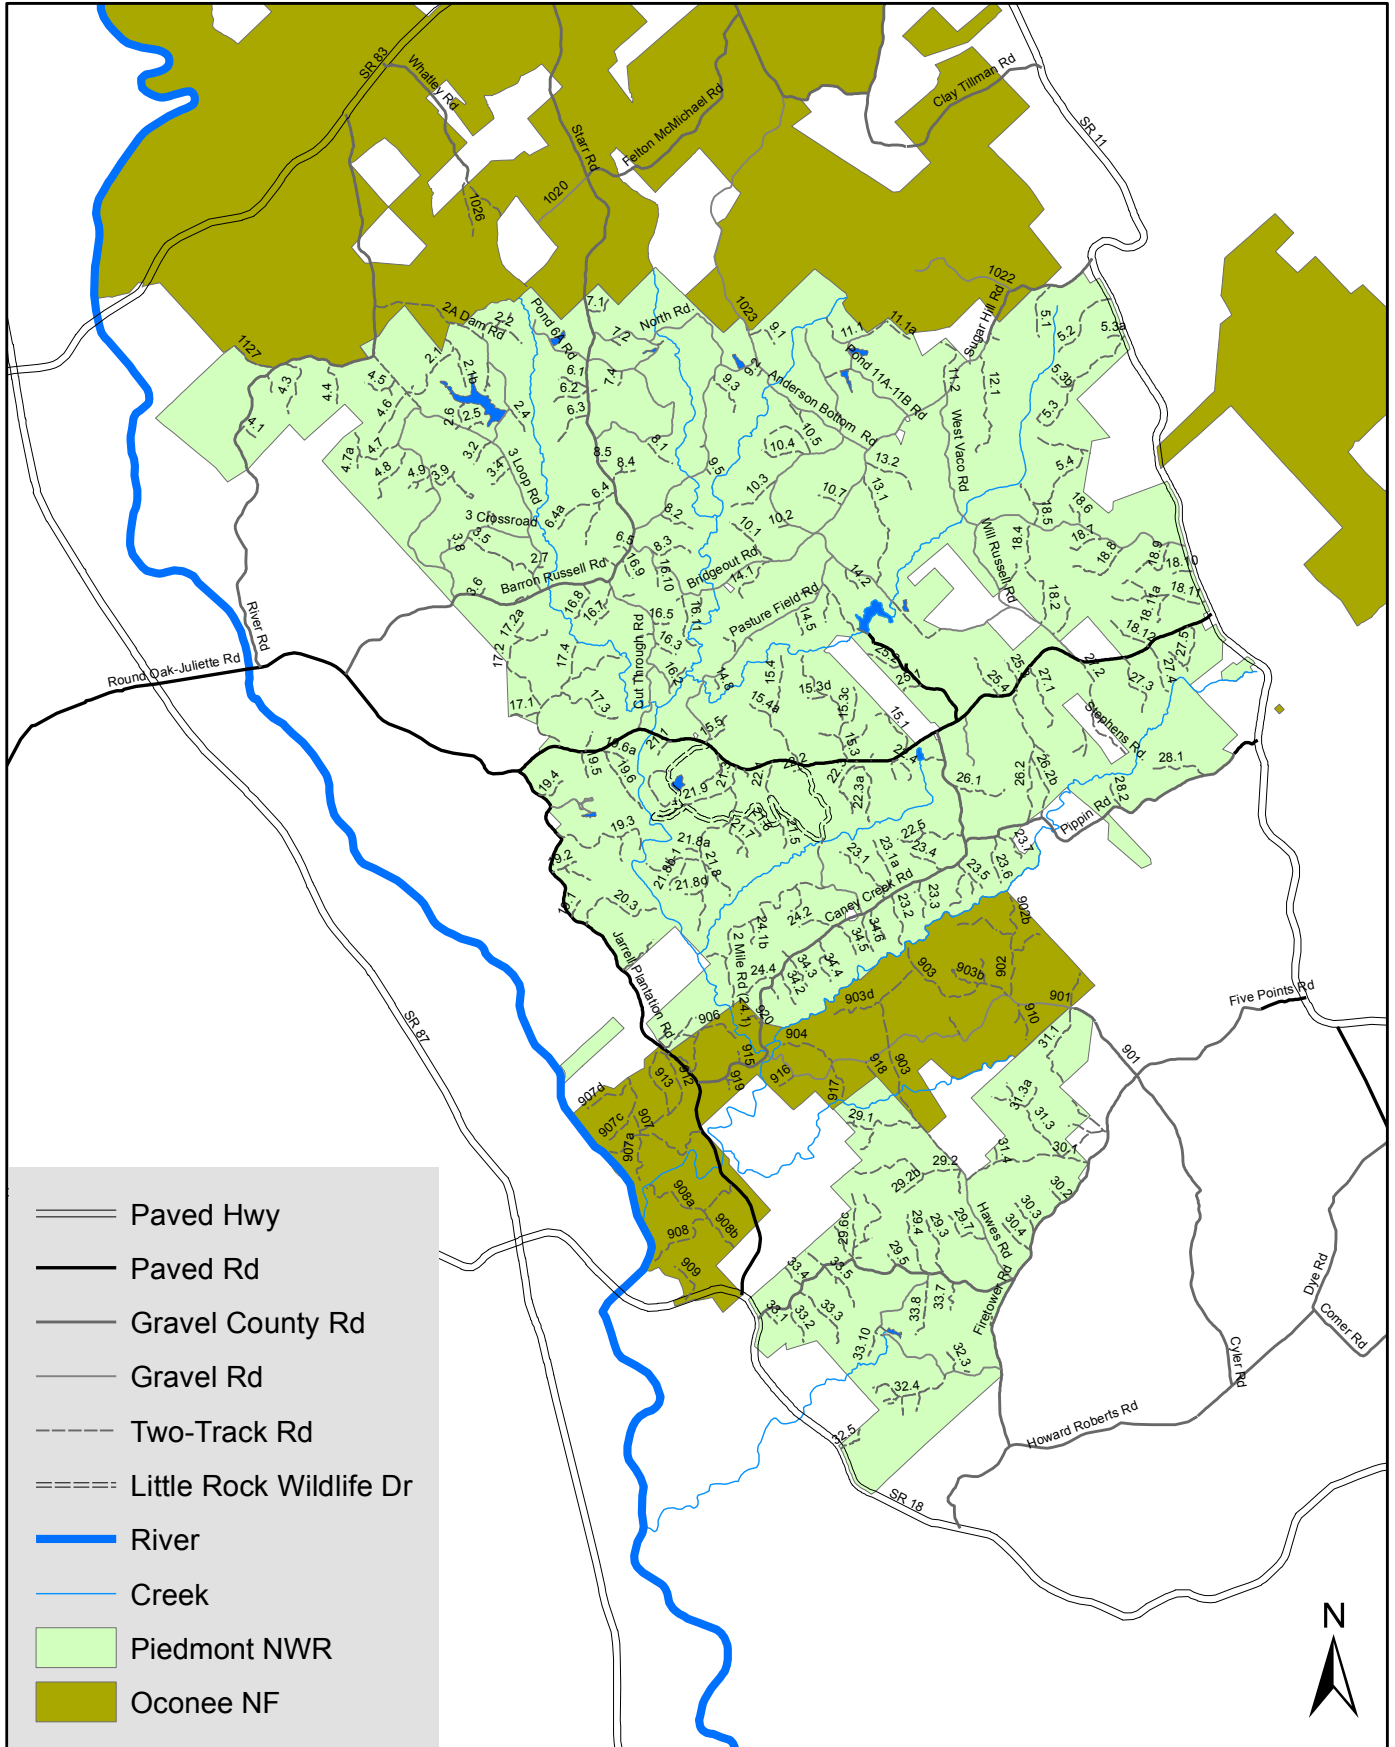

Piedmont NWR Vicinity Map

- Paved Hwy
- Paved Rd
- Gravel County Rd
- Gravel Rd
- - - Two-Track Rd
- ==== Little Rock Wildlife Dr
- River
- Creek
- ▭ Piedmont NWR
- ▭ Oconee NF

0 1.5 3 6 9 12 Miles