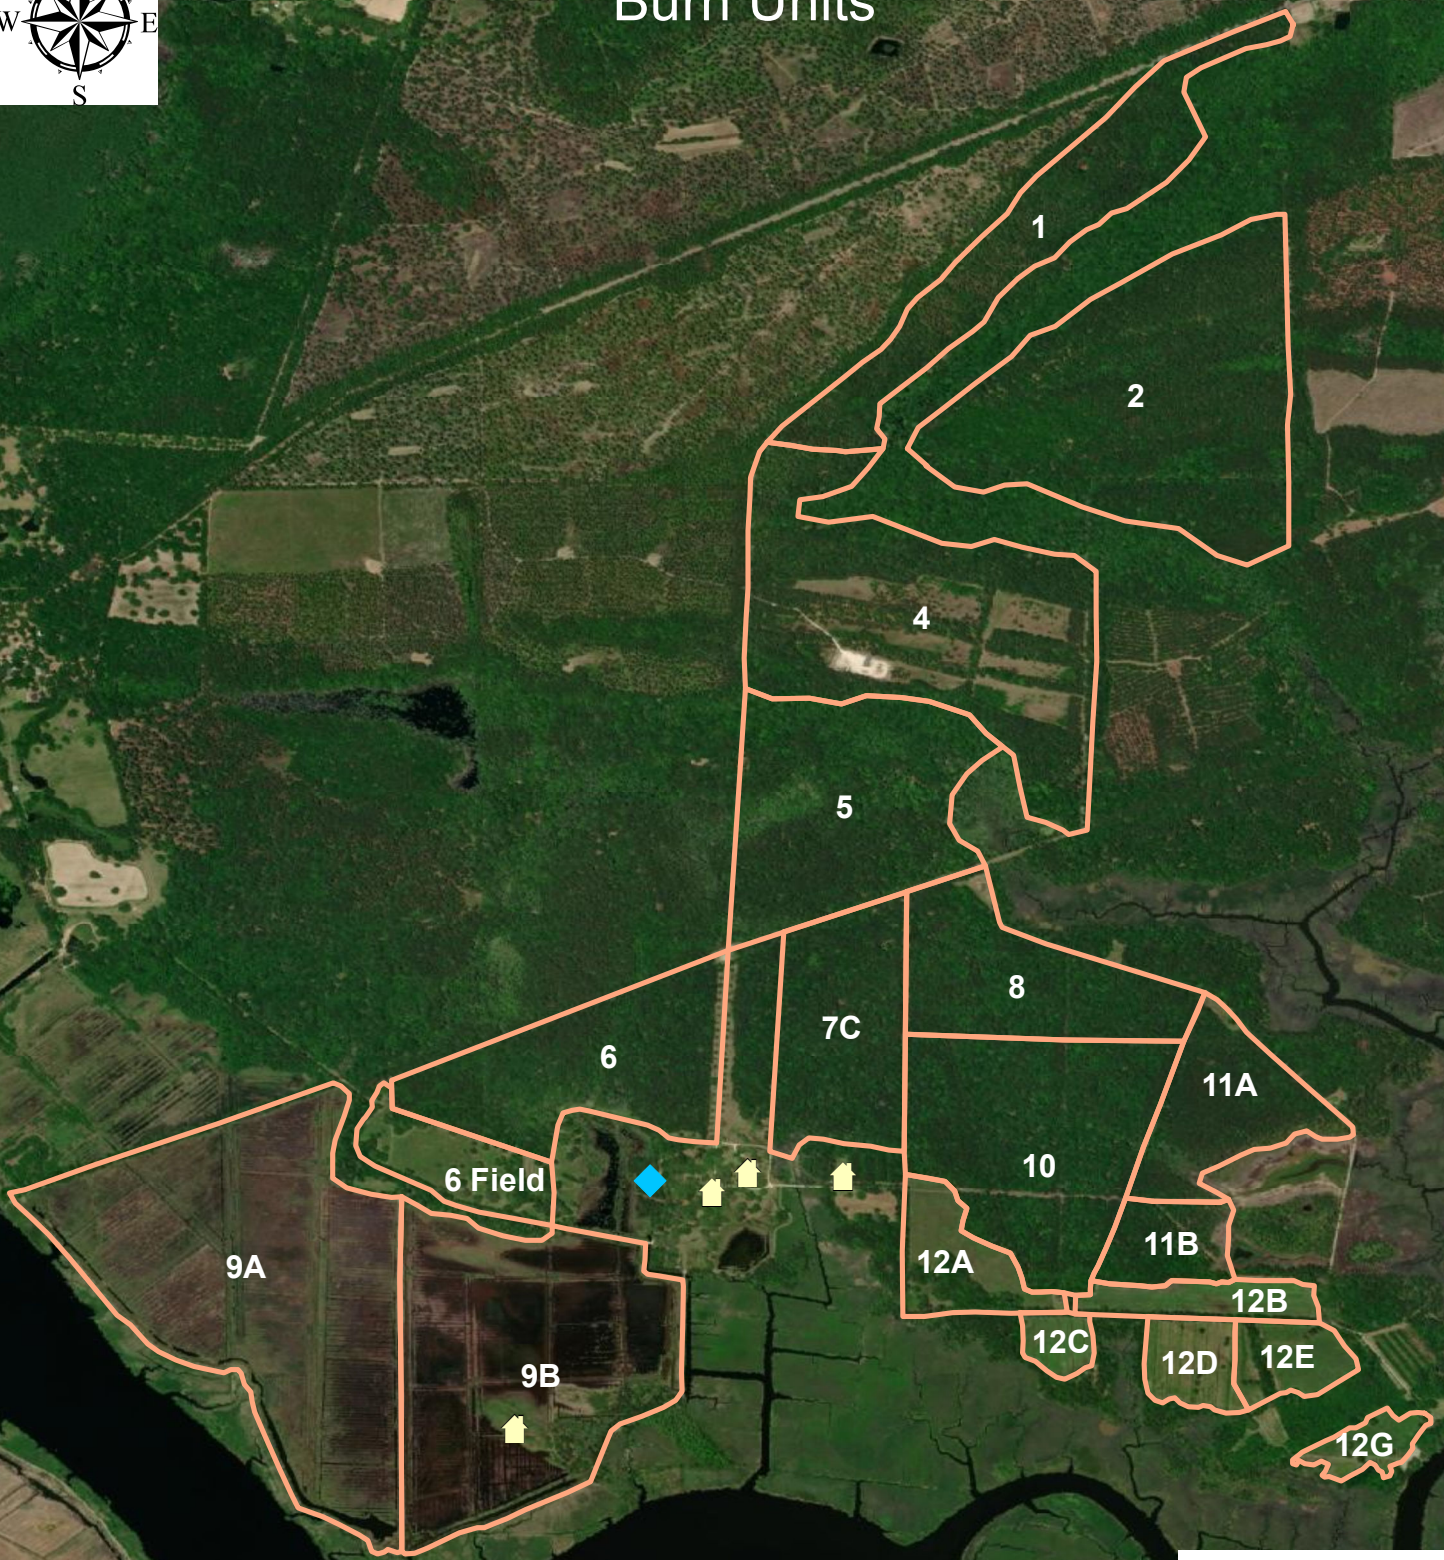

Grove Burn Units

Created: 12/16/2020
Stephen Ruswick
USFWS

Legend

-  Structure
-  Water
-  Rice Trunks
-  Burn Units

Source: Esri, Maxar, GeoEye, Earthstar Geographics, CNES/Airbus DS, USDA, USGS, AeroGRID, IGN, and the GIS User Community