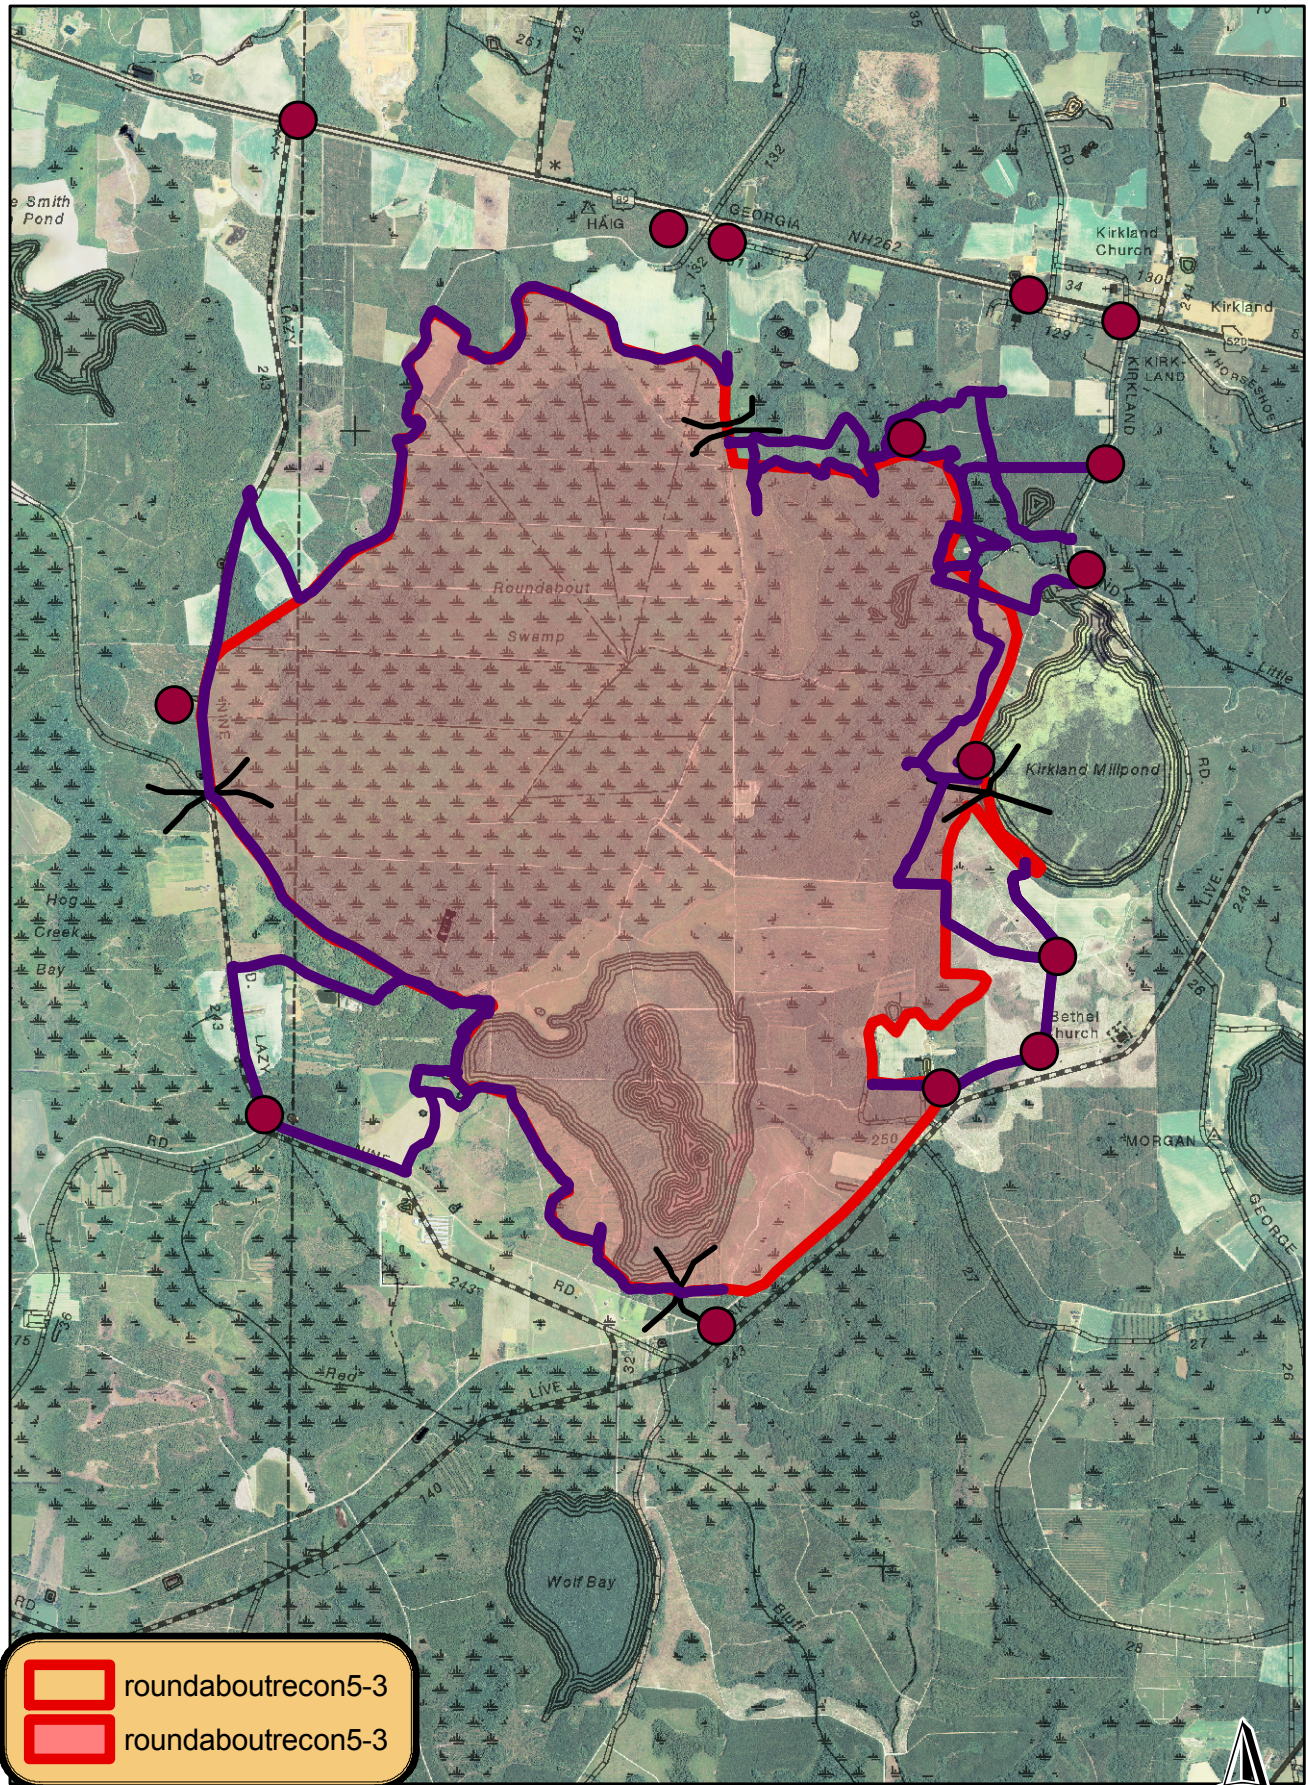

# Roundabout Fire - Atkinson County, GA

-  roundaboutrecon5-3
-  roundaboutrecon5-3

0 440 880 1,760 2,640 3,520 Meters