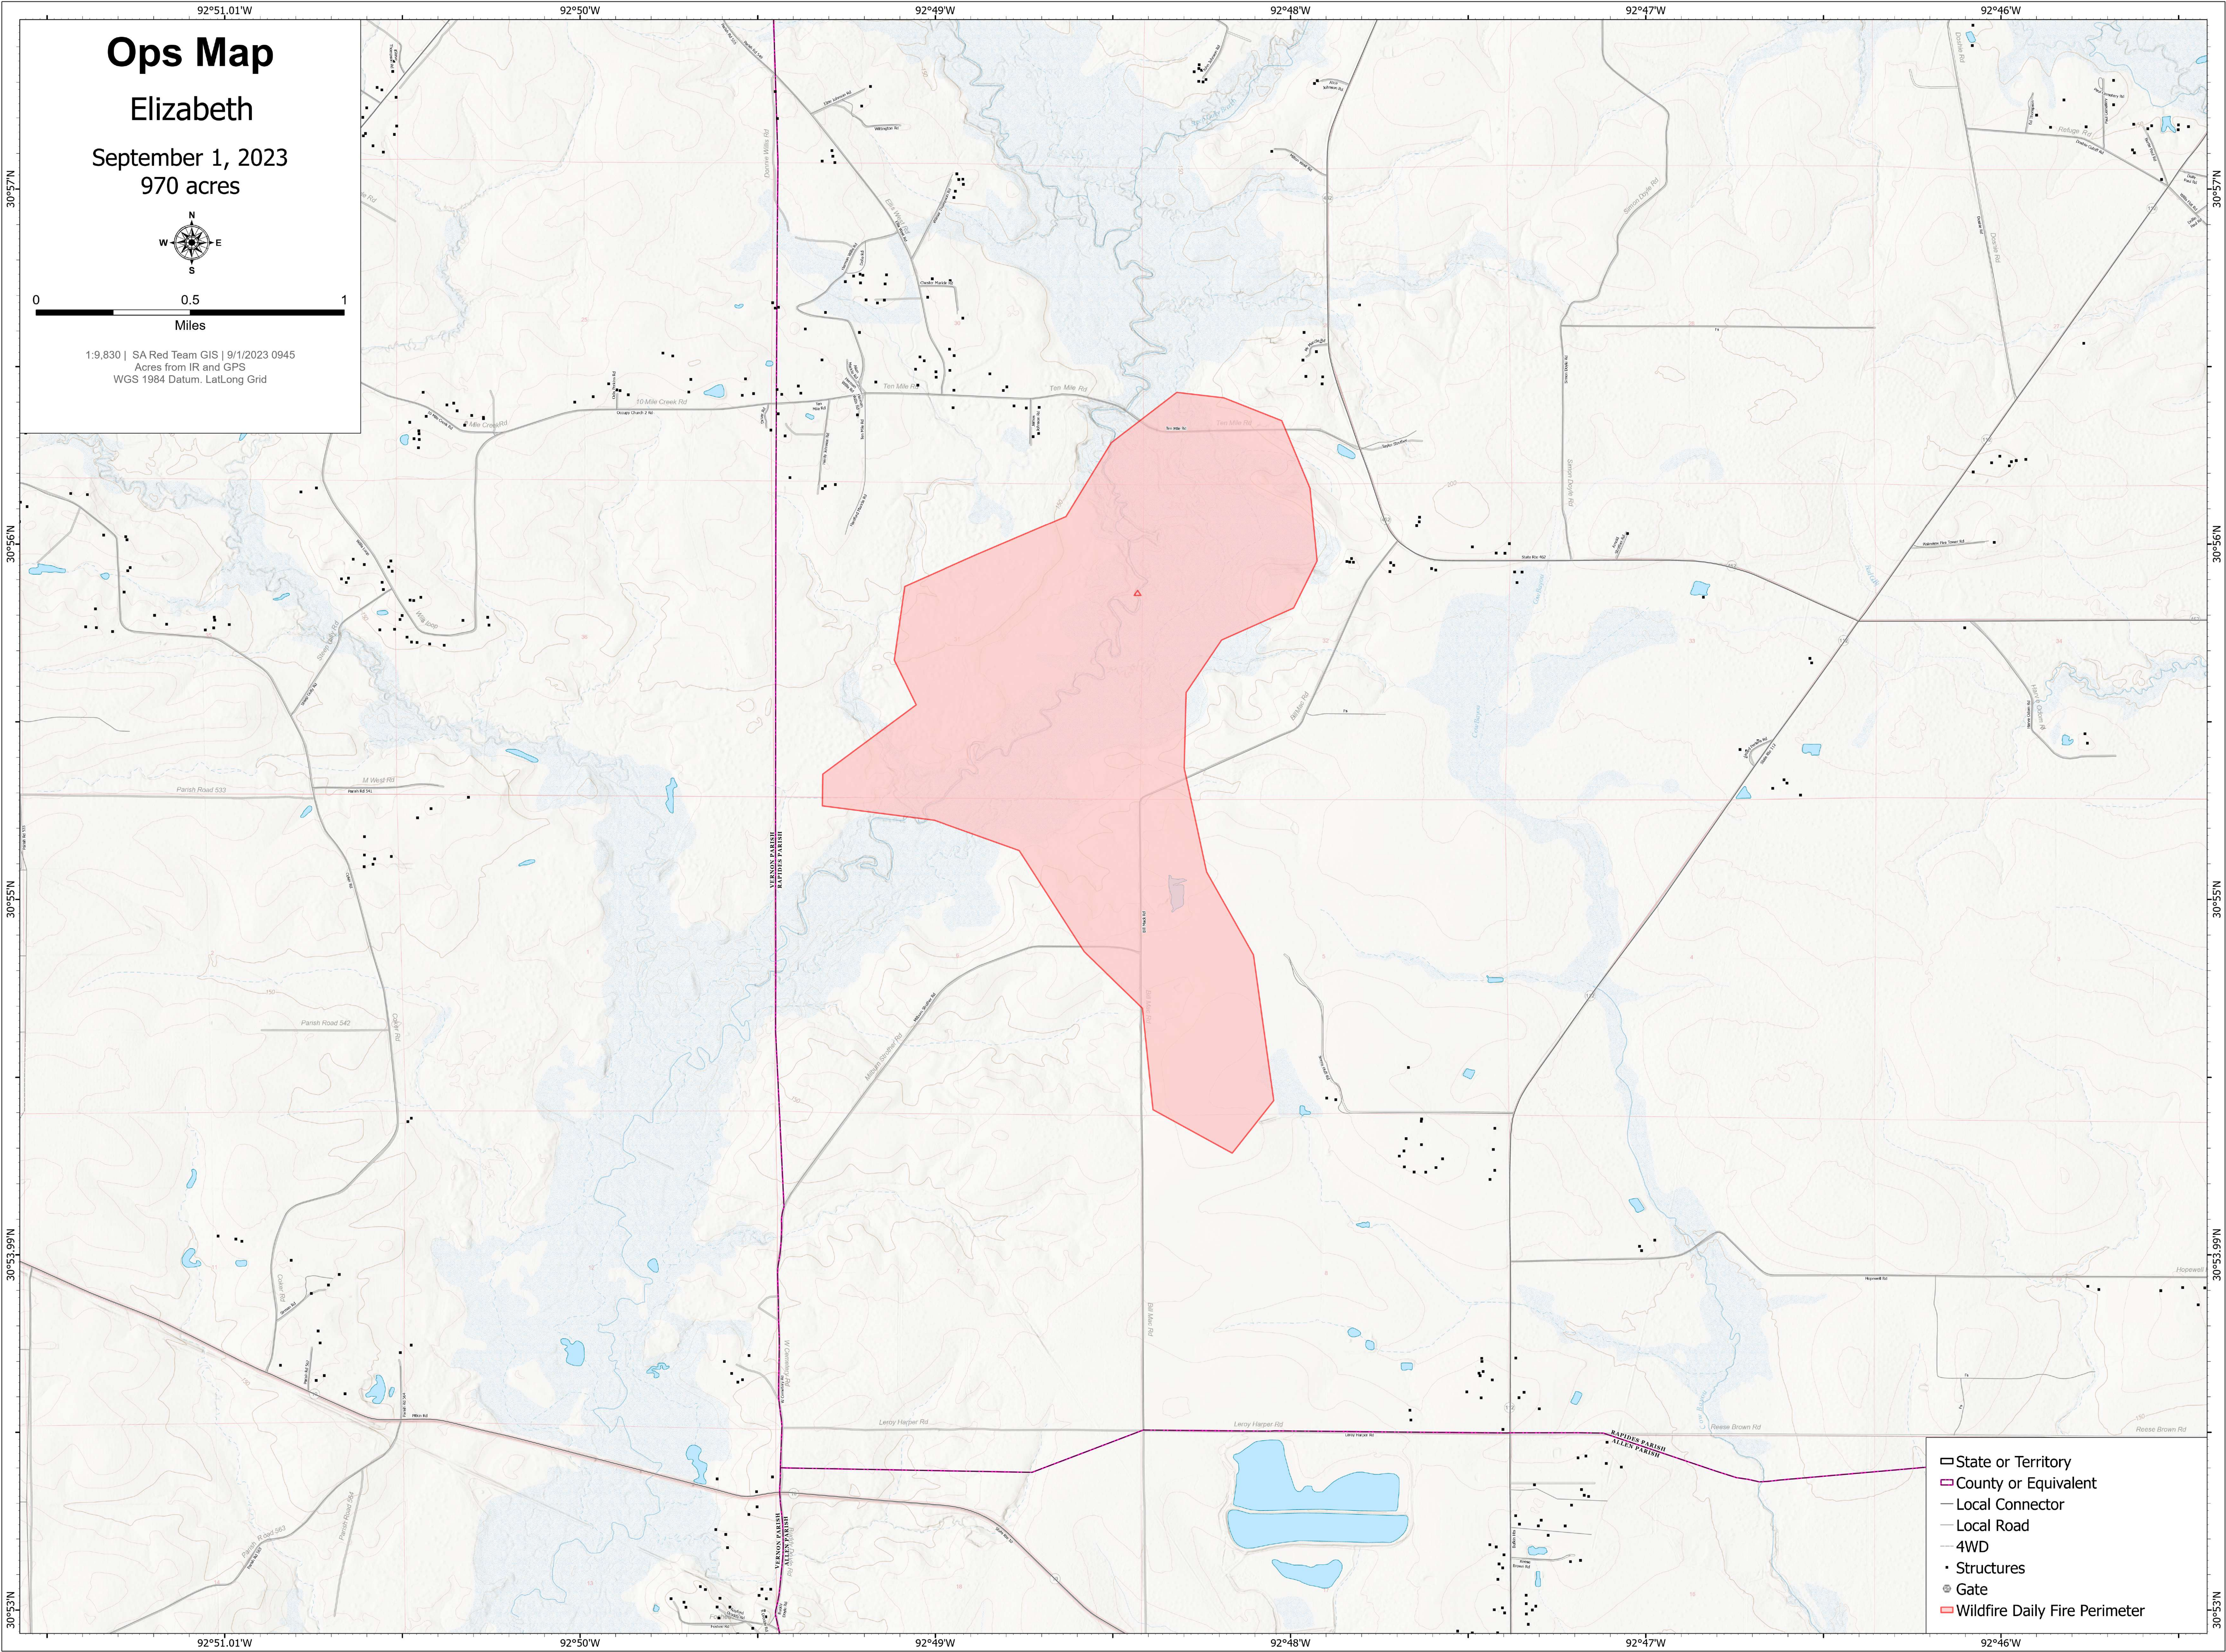

Ops Map

Elizabeth

September 1, 2023
970 acres

1:9,830 | SA Red Team GIS | 9/1/2023 0945
Acres from IR and GPS
WGS 1984 Datum, LatLong Grid

- State or Territory
- County or Equivalent
- Local Connector
- Local Road
- 4WD
- Structures
- Gate
- Wildfire Daily Fire Perimeter