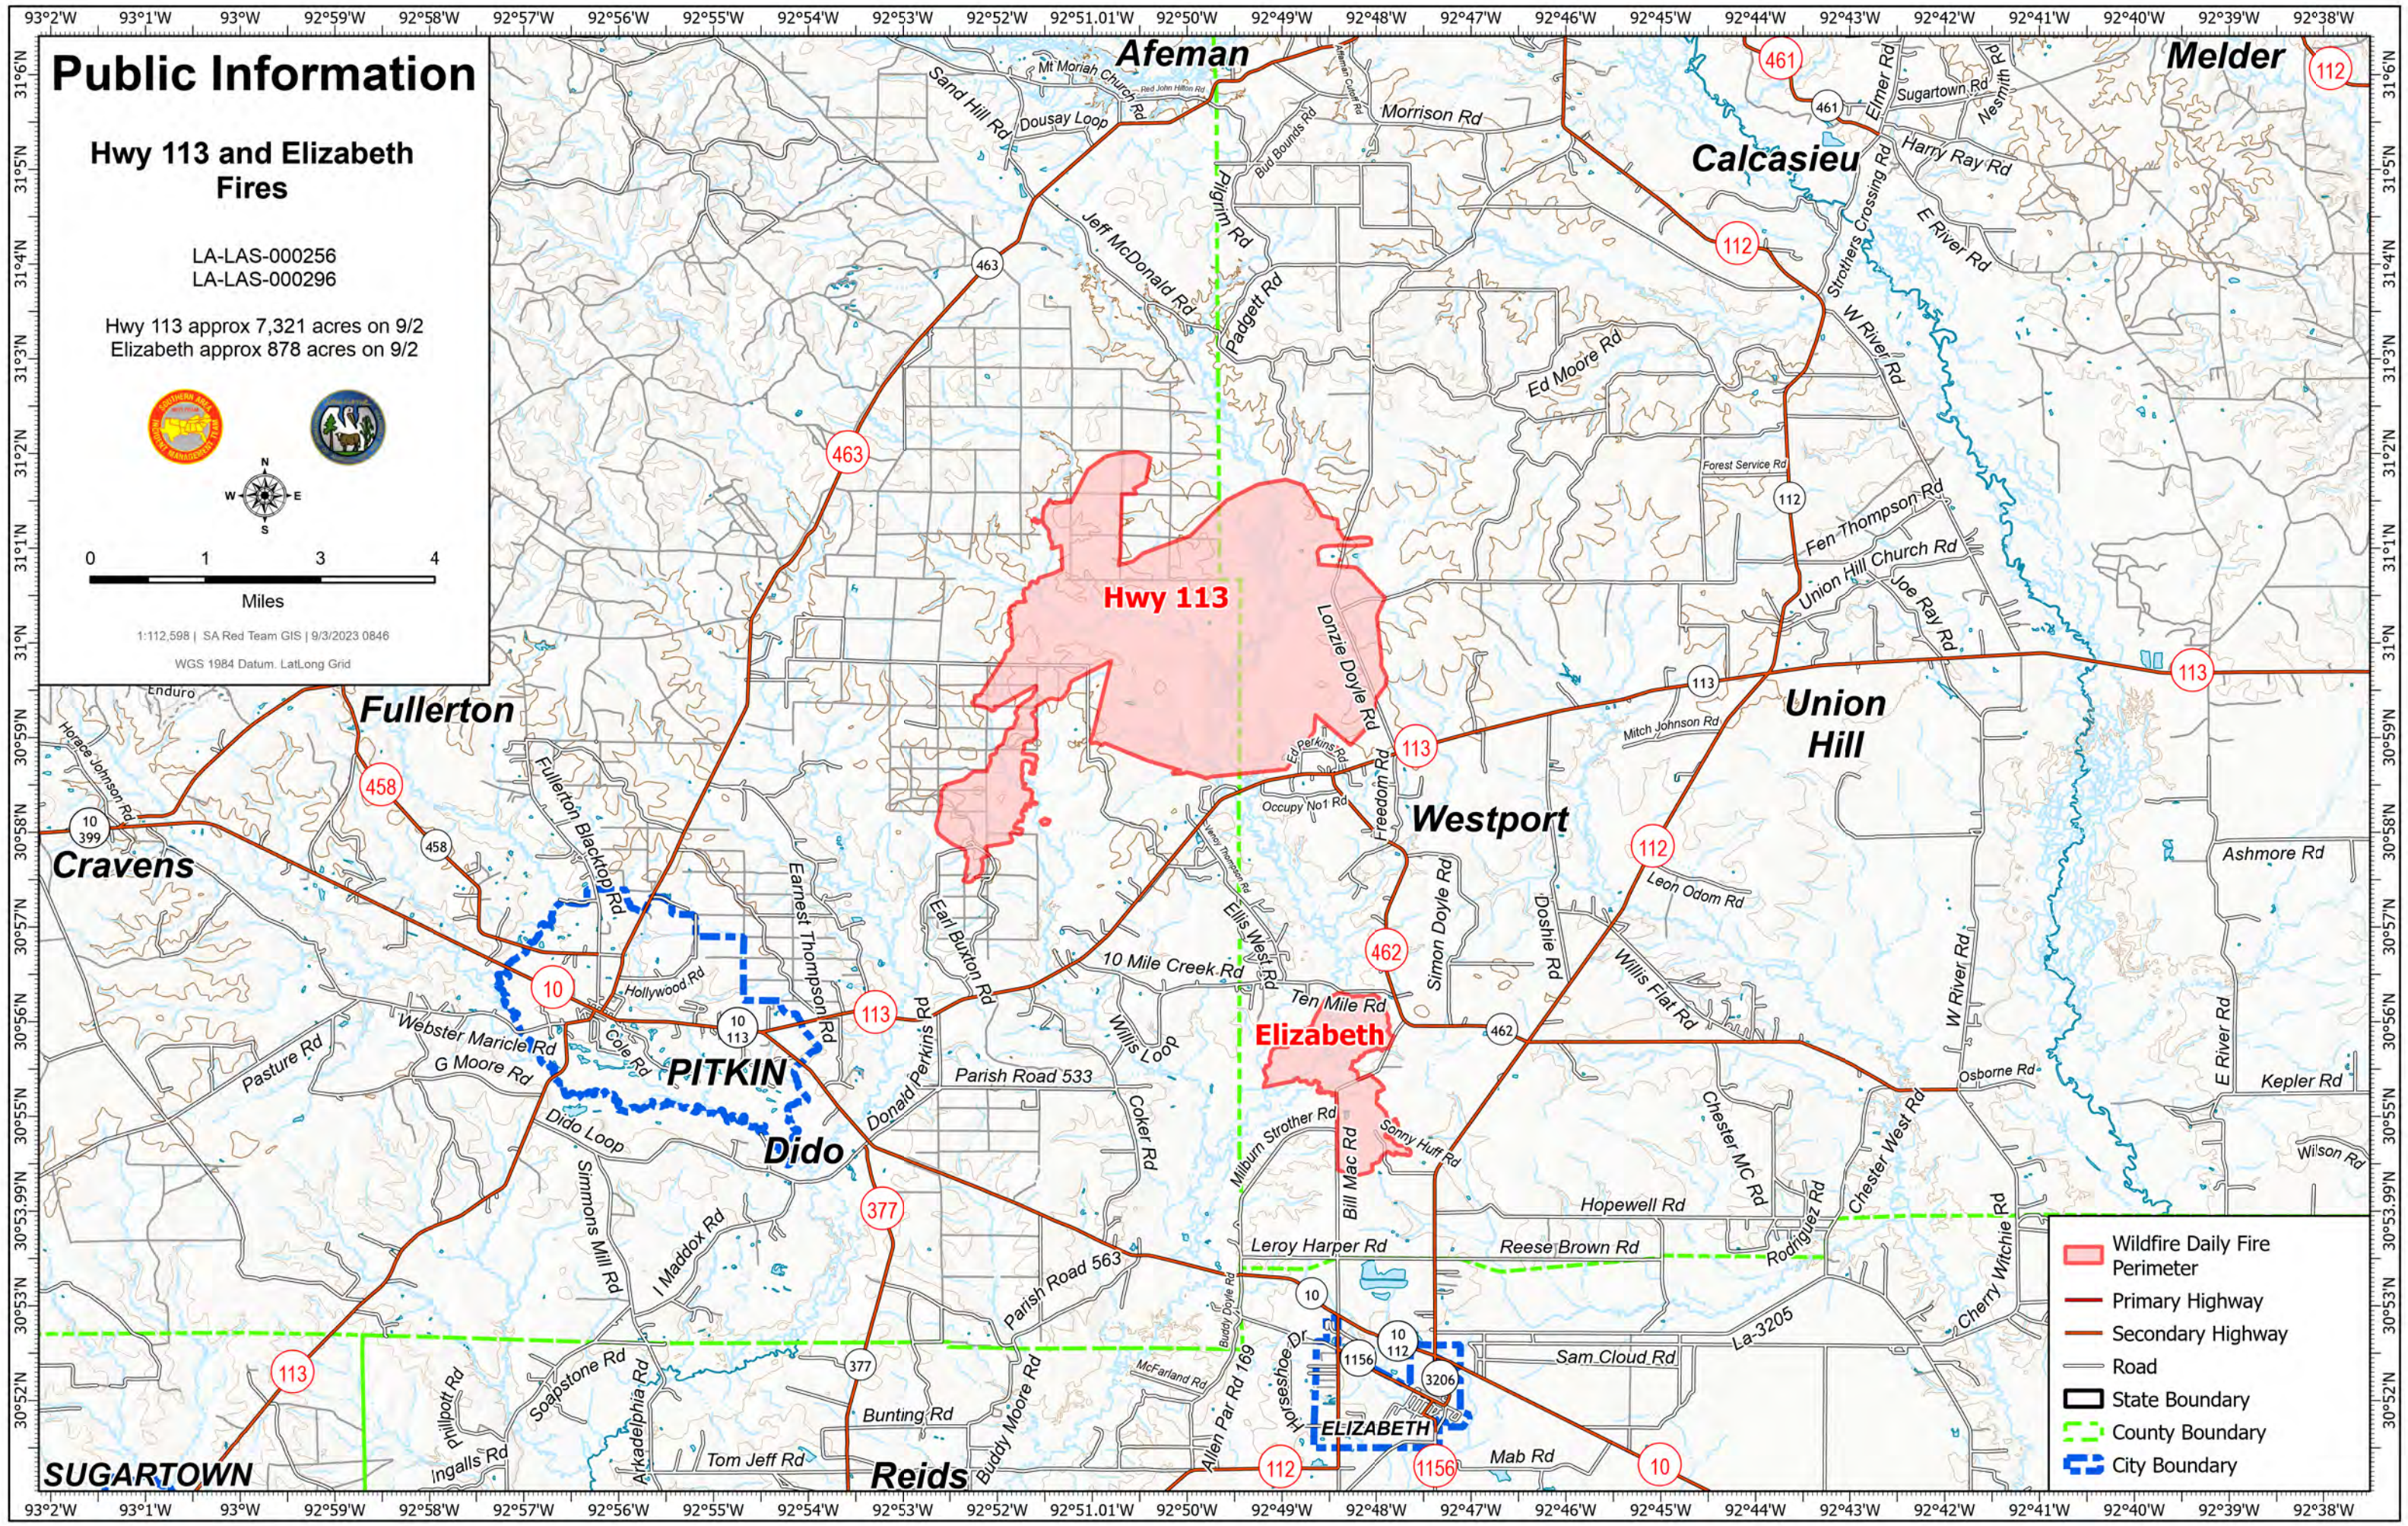

## Hwy 113 and Elizabeth Fires

LA-LAS-000256  
LA-LAS-000296

Hwy 113 approx 7,321 acres on 9/2  
Elizabeth approx 878 acres on 9/2

1:112,598 | SA Red Team GIS | 9/3/2023 0846

WGS 1984 Datum, Lat,Long Grid

- Wildfire Daily Fire Perimeter
- Primary Highway
- Secondary Highway
- Road
- State Boundary
- County Boundary
- City Boundary