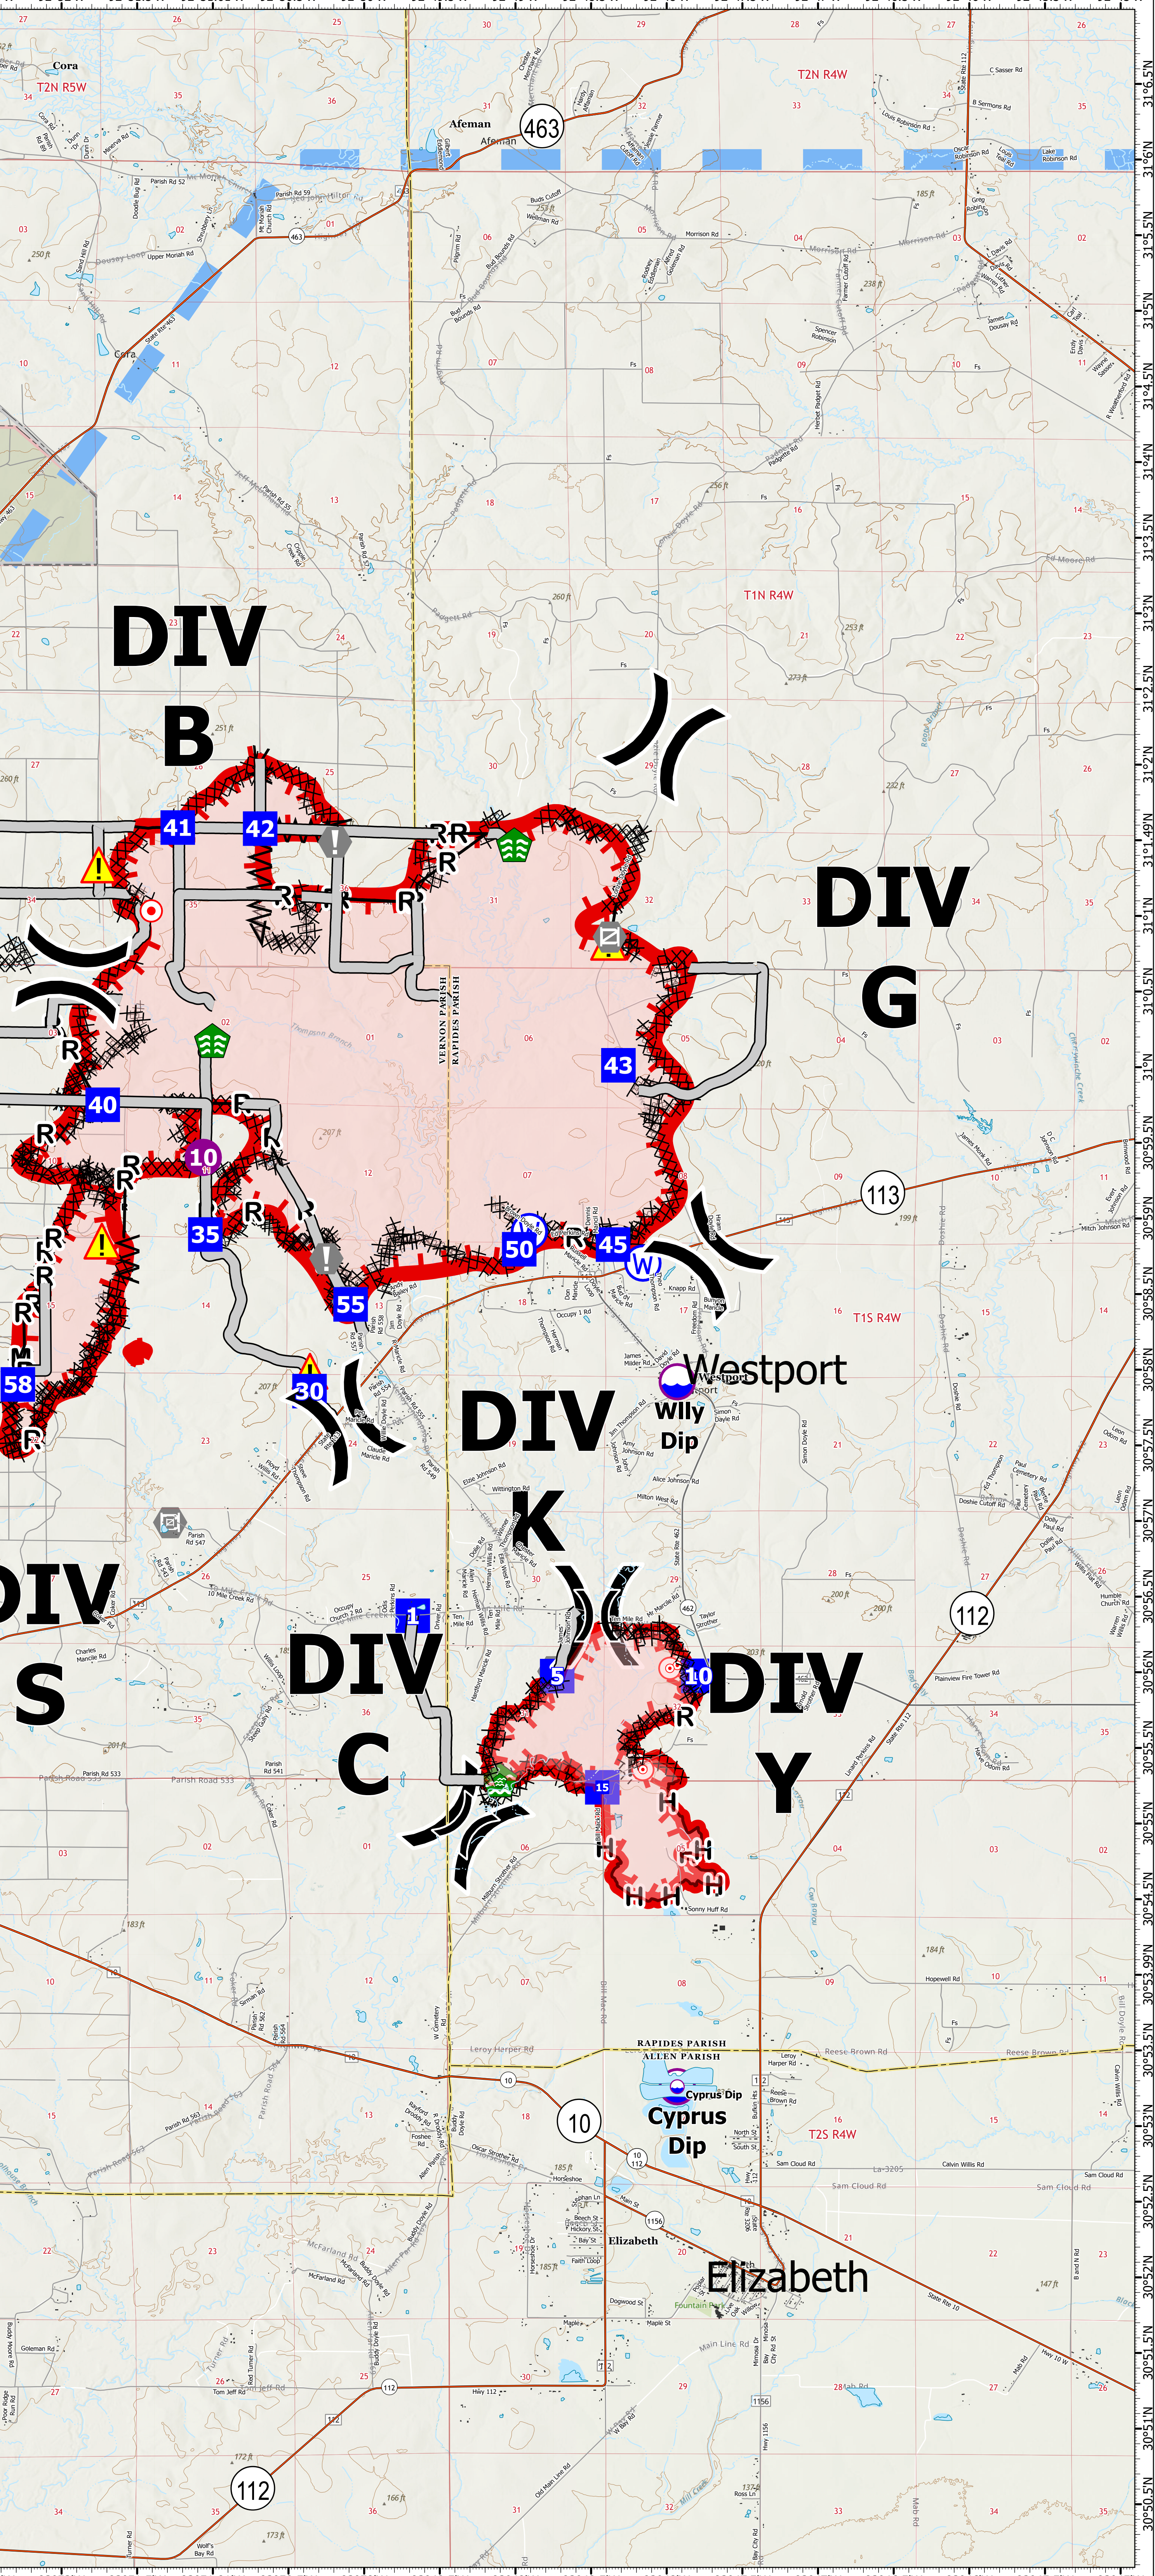

OPS Map

Hwy 113
LA-LAS-000256
Elizabeth
LA-LAS-000281

HWY 113 at
7,321 acres September 2, 2023 1607

1:36,000 | SA Red Team GIS | 9/3/2023 2031
Acres from IR and GPS
WGS 1984 Datum. LatLong Grid

- Wildfire Daily Fire Perimeter
- Dip Site
- Helispot
- Division Break
- Drop Point
- Hot Spot - Spot Fire
- Value at Risk
- Gate
- Stream Crossing
- Hazard
- Water Source
- Primary Highway
- Secondary Highway
- Road, Unspecified