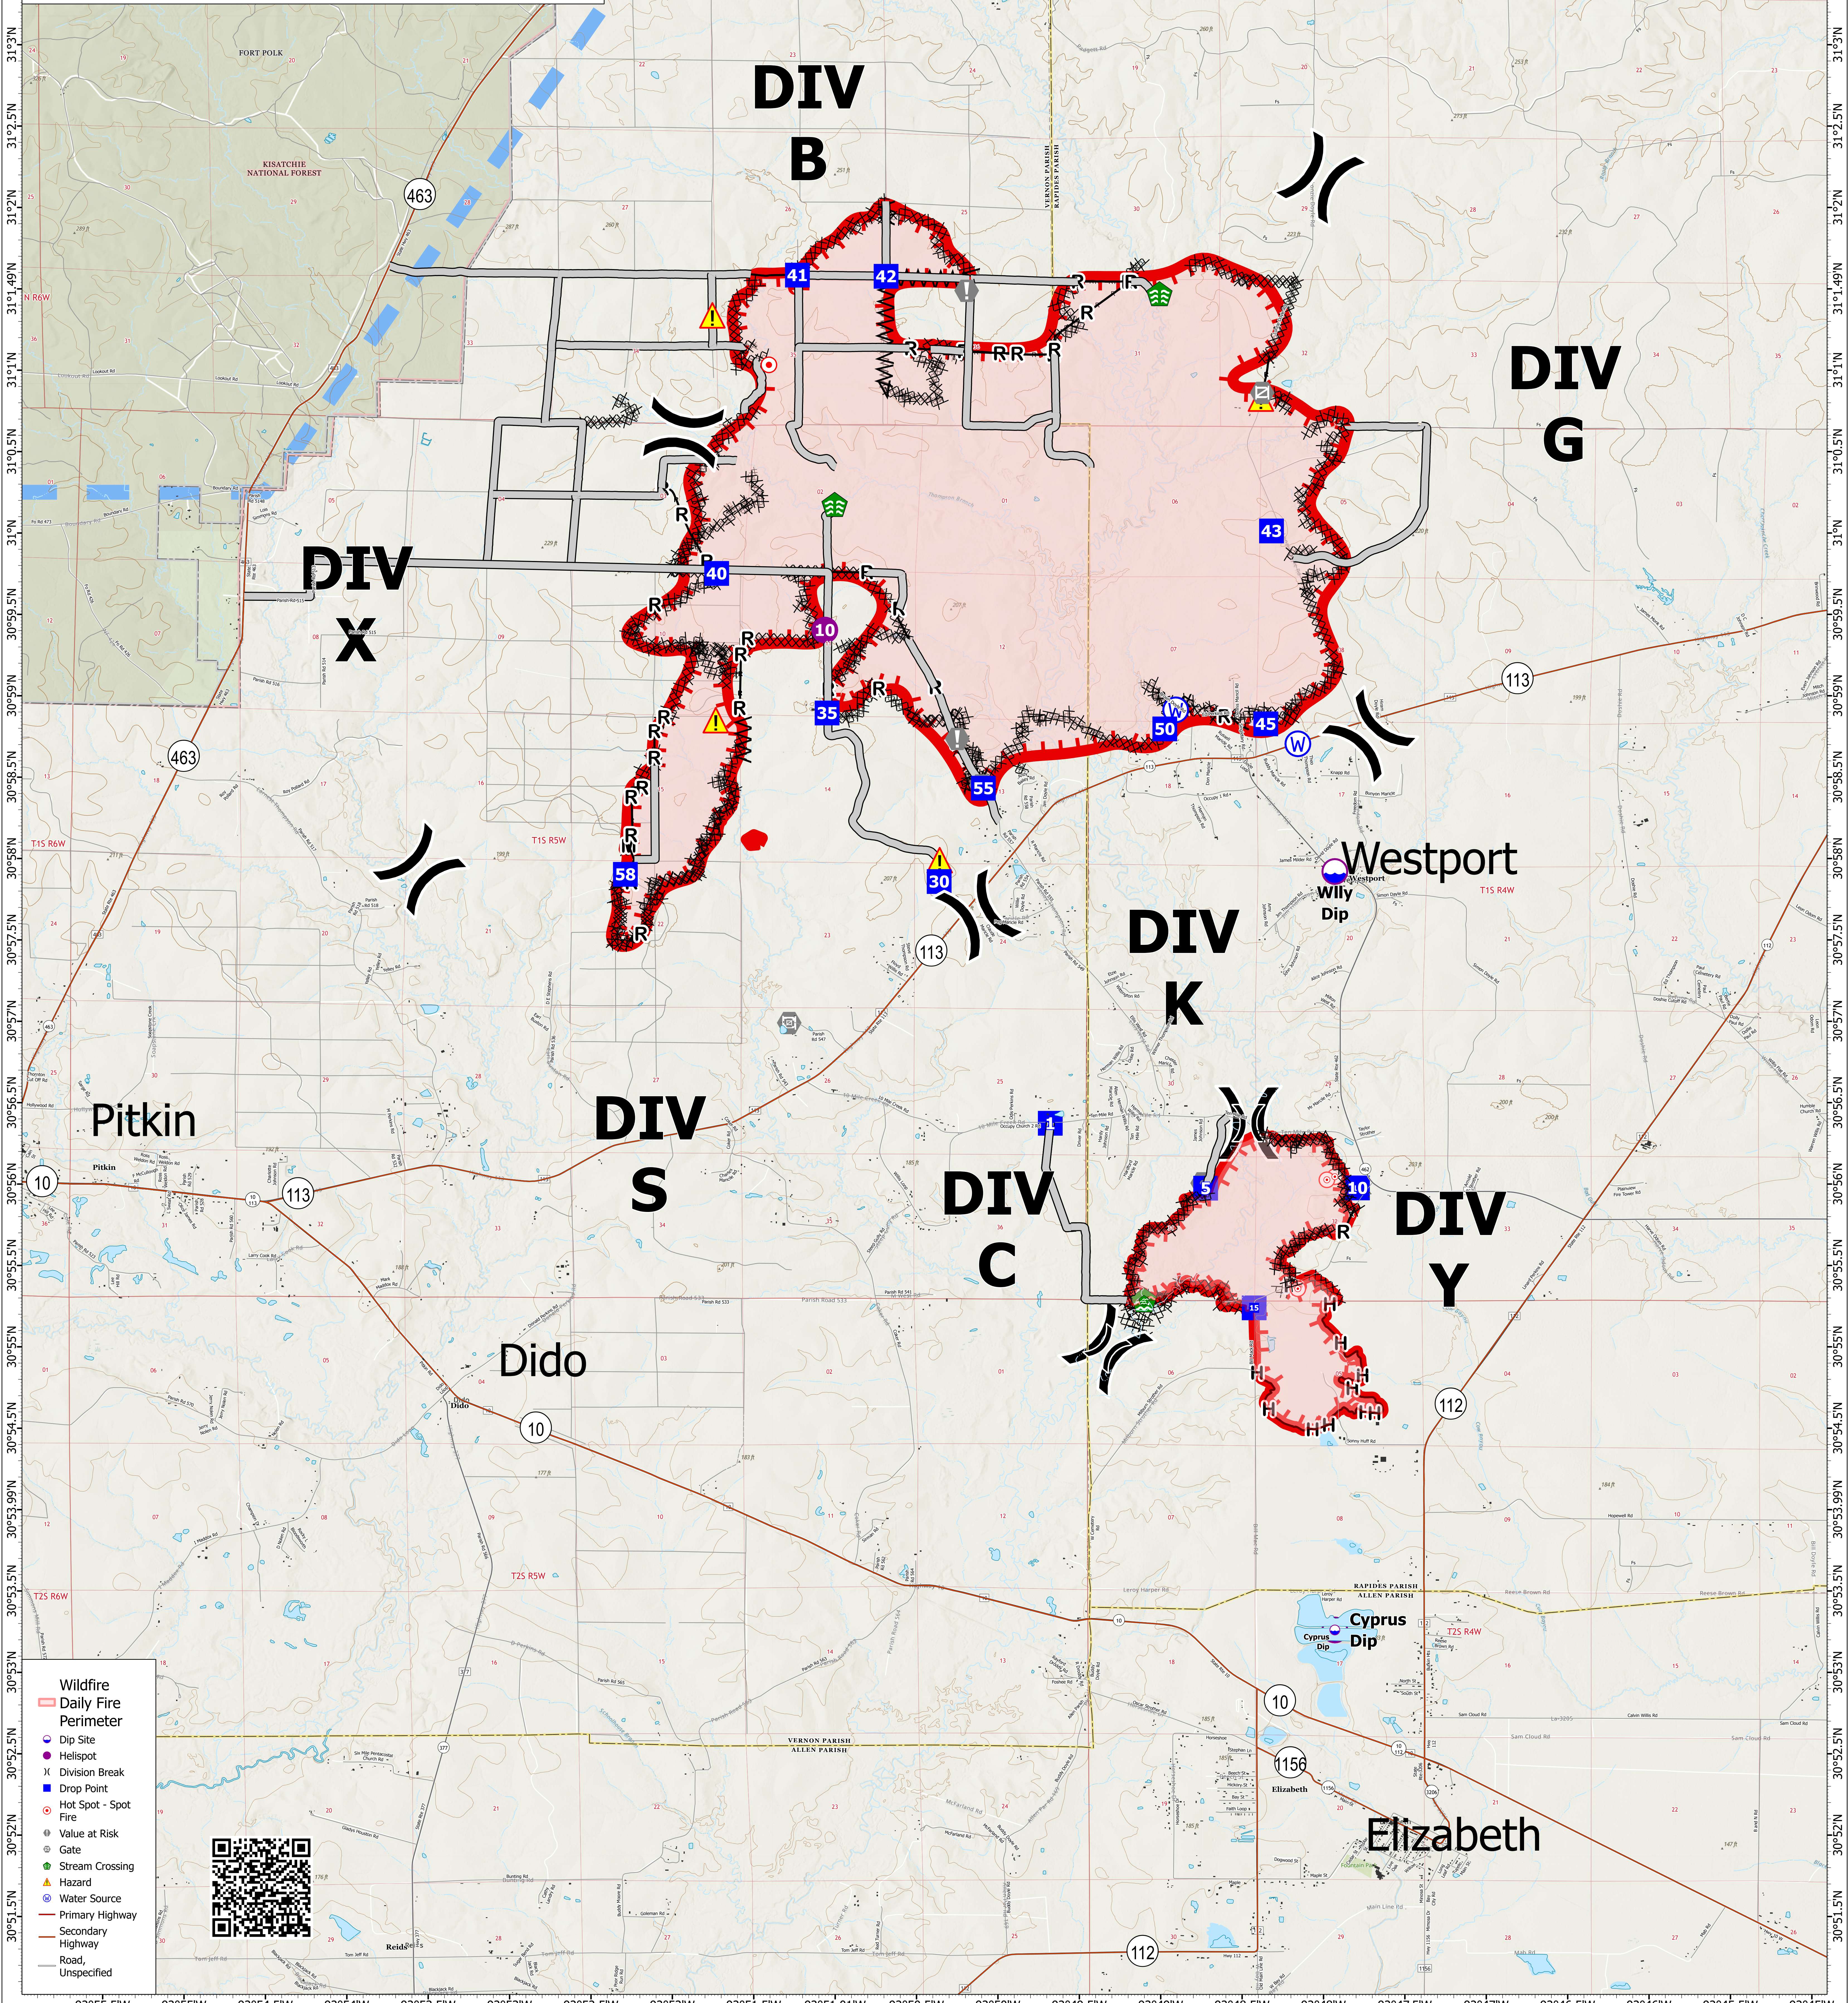

OPS Map

Hwy 113
LA-LAS-000256
Elizabeth
LA-LAS-000296

HWY 113 at
7,321 acres September 2, 2023 1607

1:24,000 | SA Red Team GIS | 9/3/2023 2028
Acres from IR and GPS
WGS 1984 Datum, LatLong Grid

- Wildfire
- Daily Fire Perimeter
- Dip Site
- Helispot
- Division Break
- Drop Point
- Hot Spot - Spot Fire
- Value at Risk
- Gate
- Stream Crossing
- Hazard
- Water Source
- Primary Highway
- Secondary Highway
- Road, Unspecified