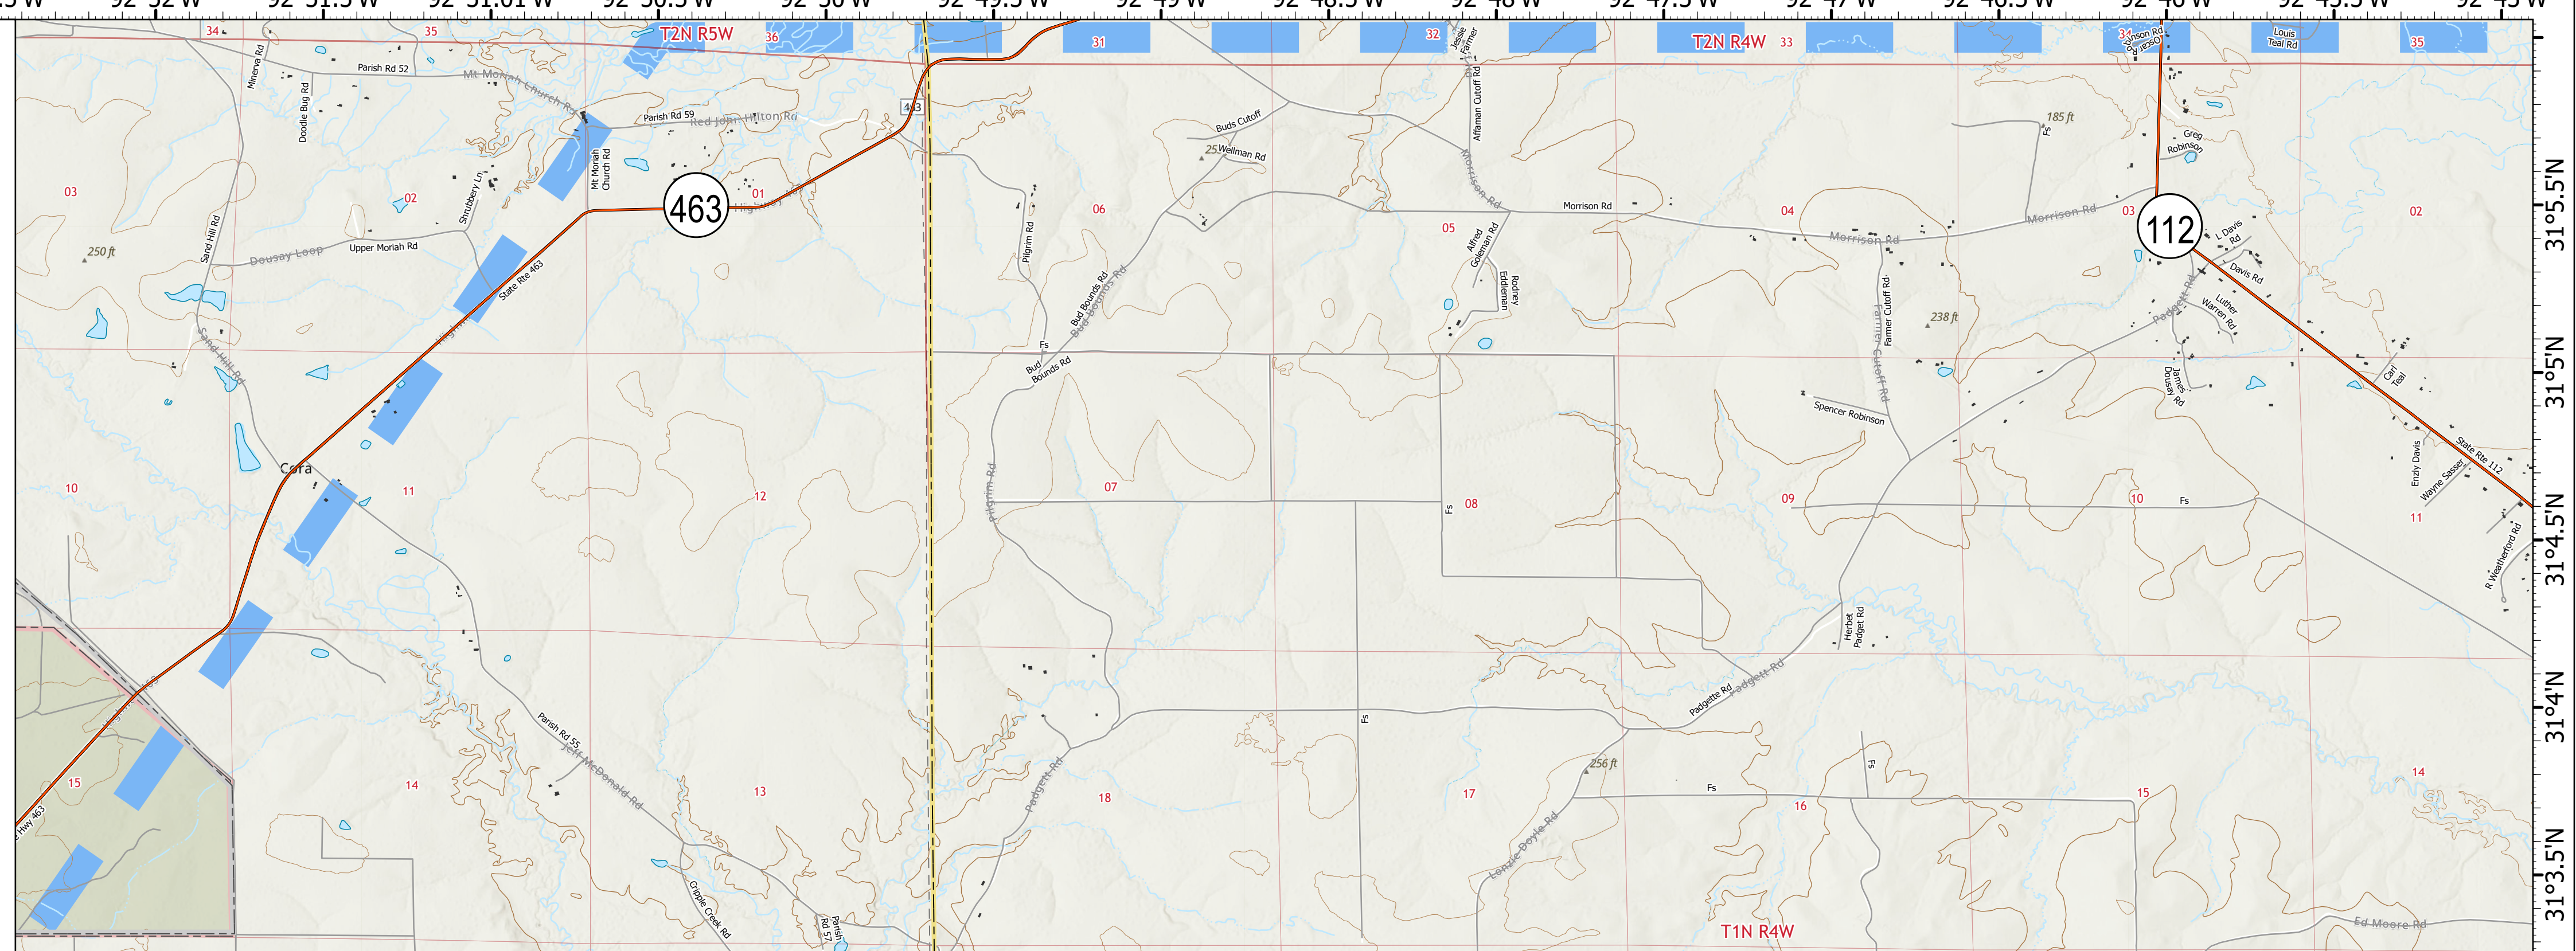

OPS Map

Hwy 113
LA-LAS-000256
Elizabeth
LA-LAS-000296

HWY 113 at
7,321 acres September 2, 2023 1607

1:24,000 | SA Red Team GIS | 9/3/2023 2028
Acres from IR and GPS
WGS 1984 Datum, LatLong Grid

- Wildfire
- Daily Fire Perimeter
- Dip Site
- Helispot
- Division Break
- Drop Point
- Hot Spot - Spot Fire
- Value at Risk
- Gate
- Stream Crossing
- Hazard
- Water Source
- Primary Highway
- Secondary Highway
- Road, Unspecified