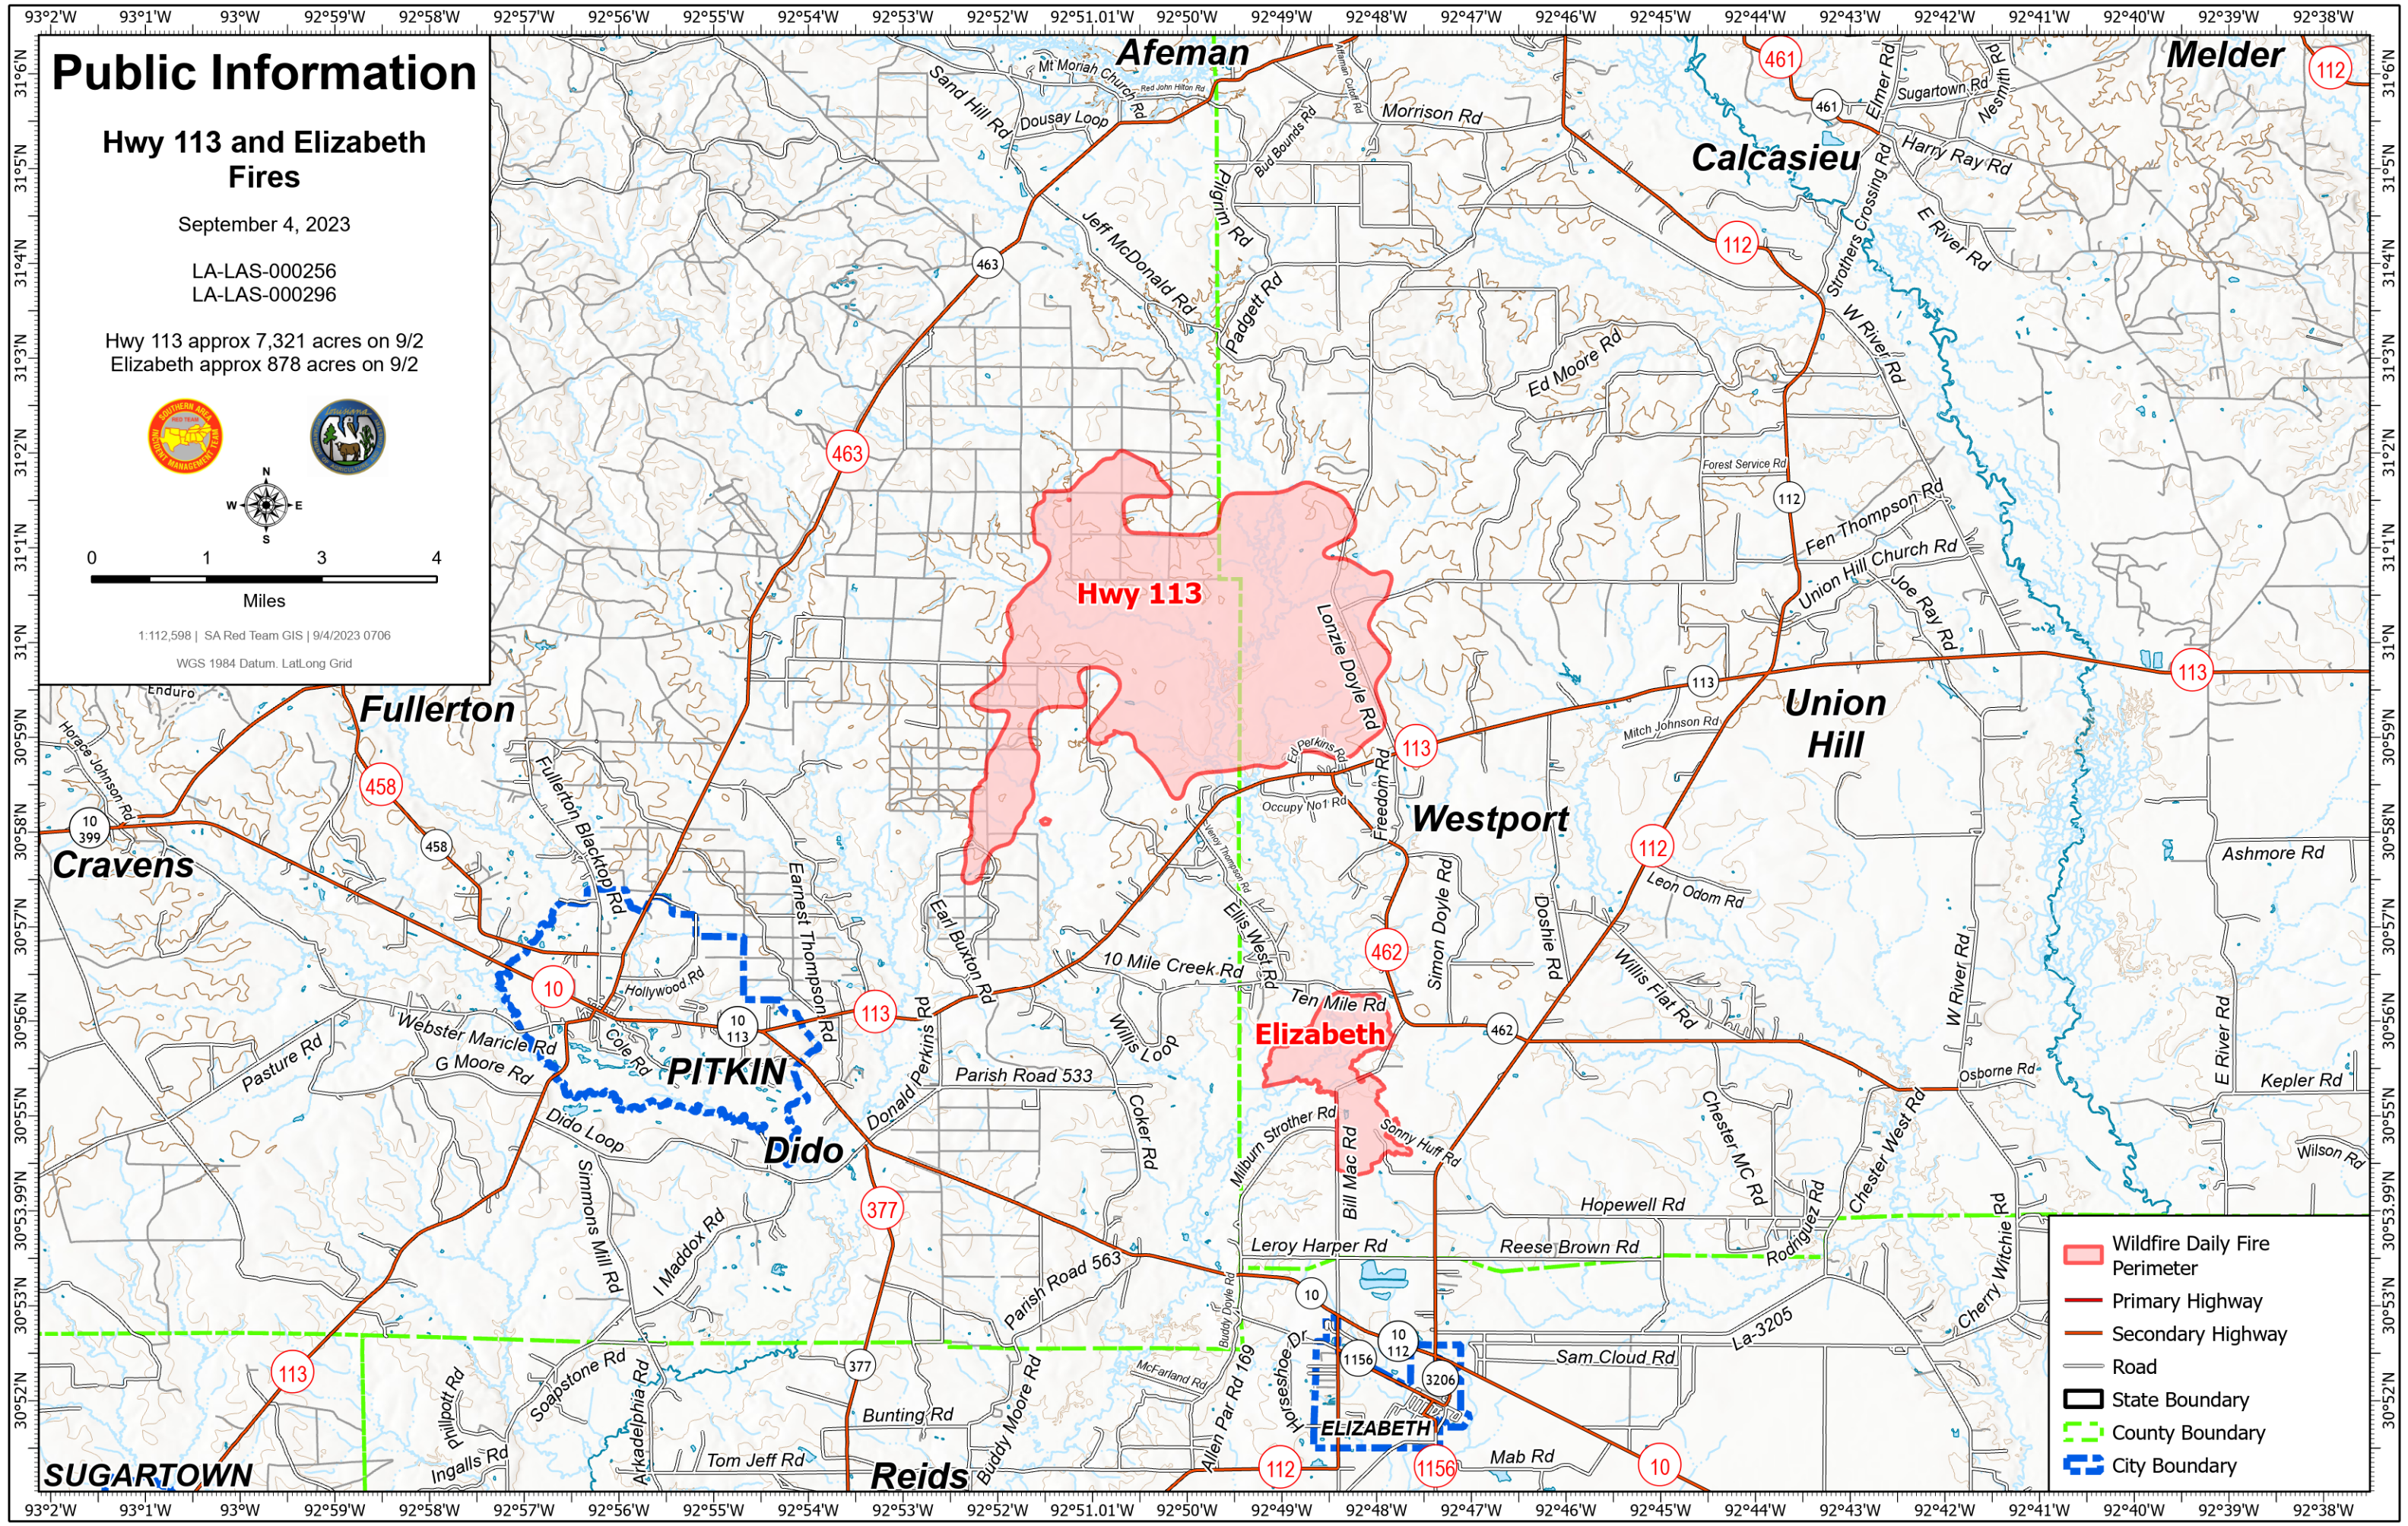

Public Information

Hwy 113 and Elizabeth Fires

September 4, 2023

LA-LAS-000256
LA-LAS-000296

Hwy 113 approx 7,321 acres on 9/2
Elizabeth approx 878 acres on 9/2

0 1 3 4

Miles

1:112,598 | SA Red Team GIS | 9/4/2023 0706

WGS 1984 Datum. Lat/Long Grid

- Wildfire Daily Fire Perimeter
- Primary Highway
- Secondary Highway
- Road
- State Boundary
- County Boundary
- City Boundary