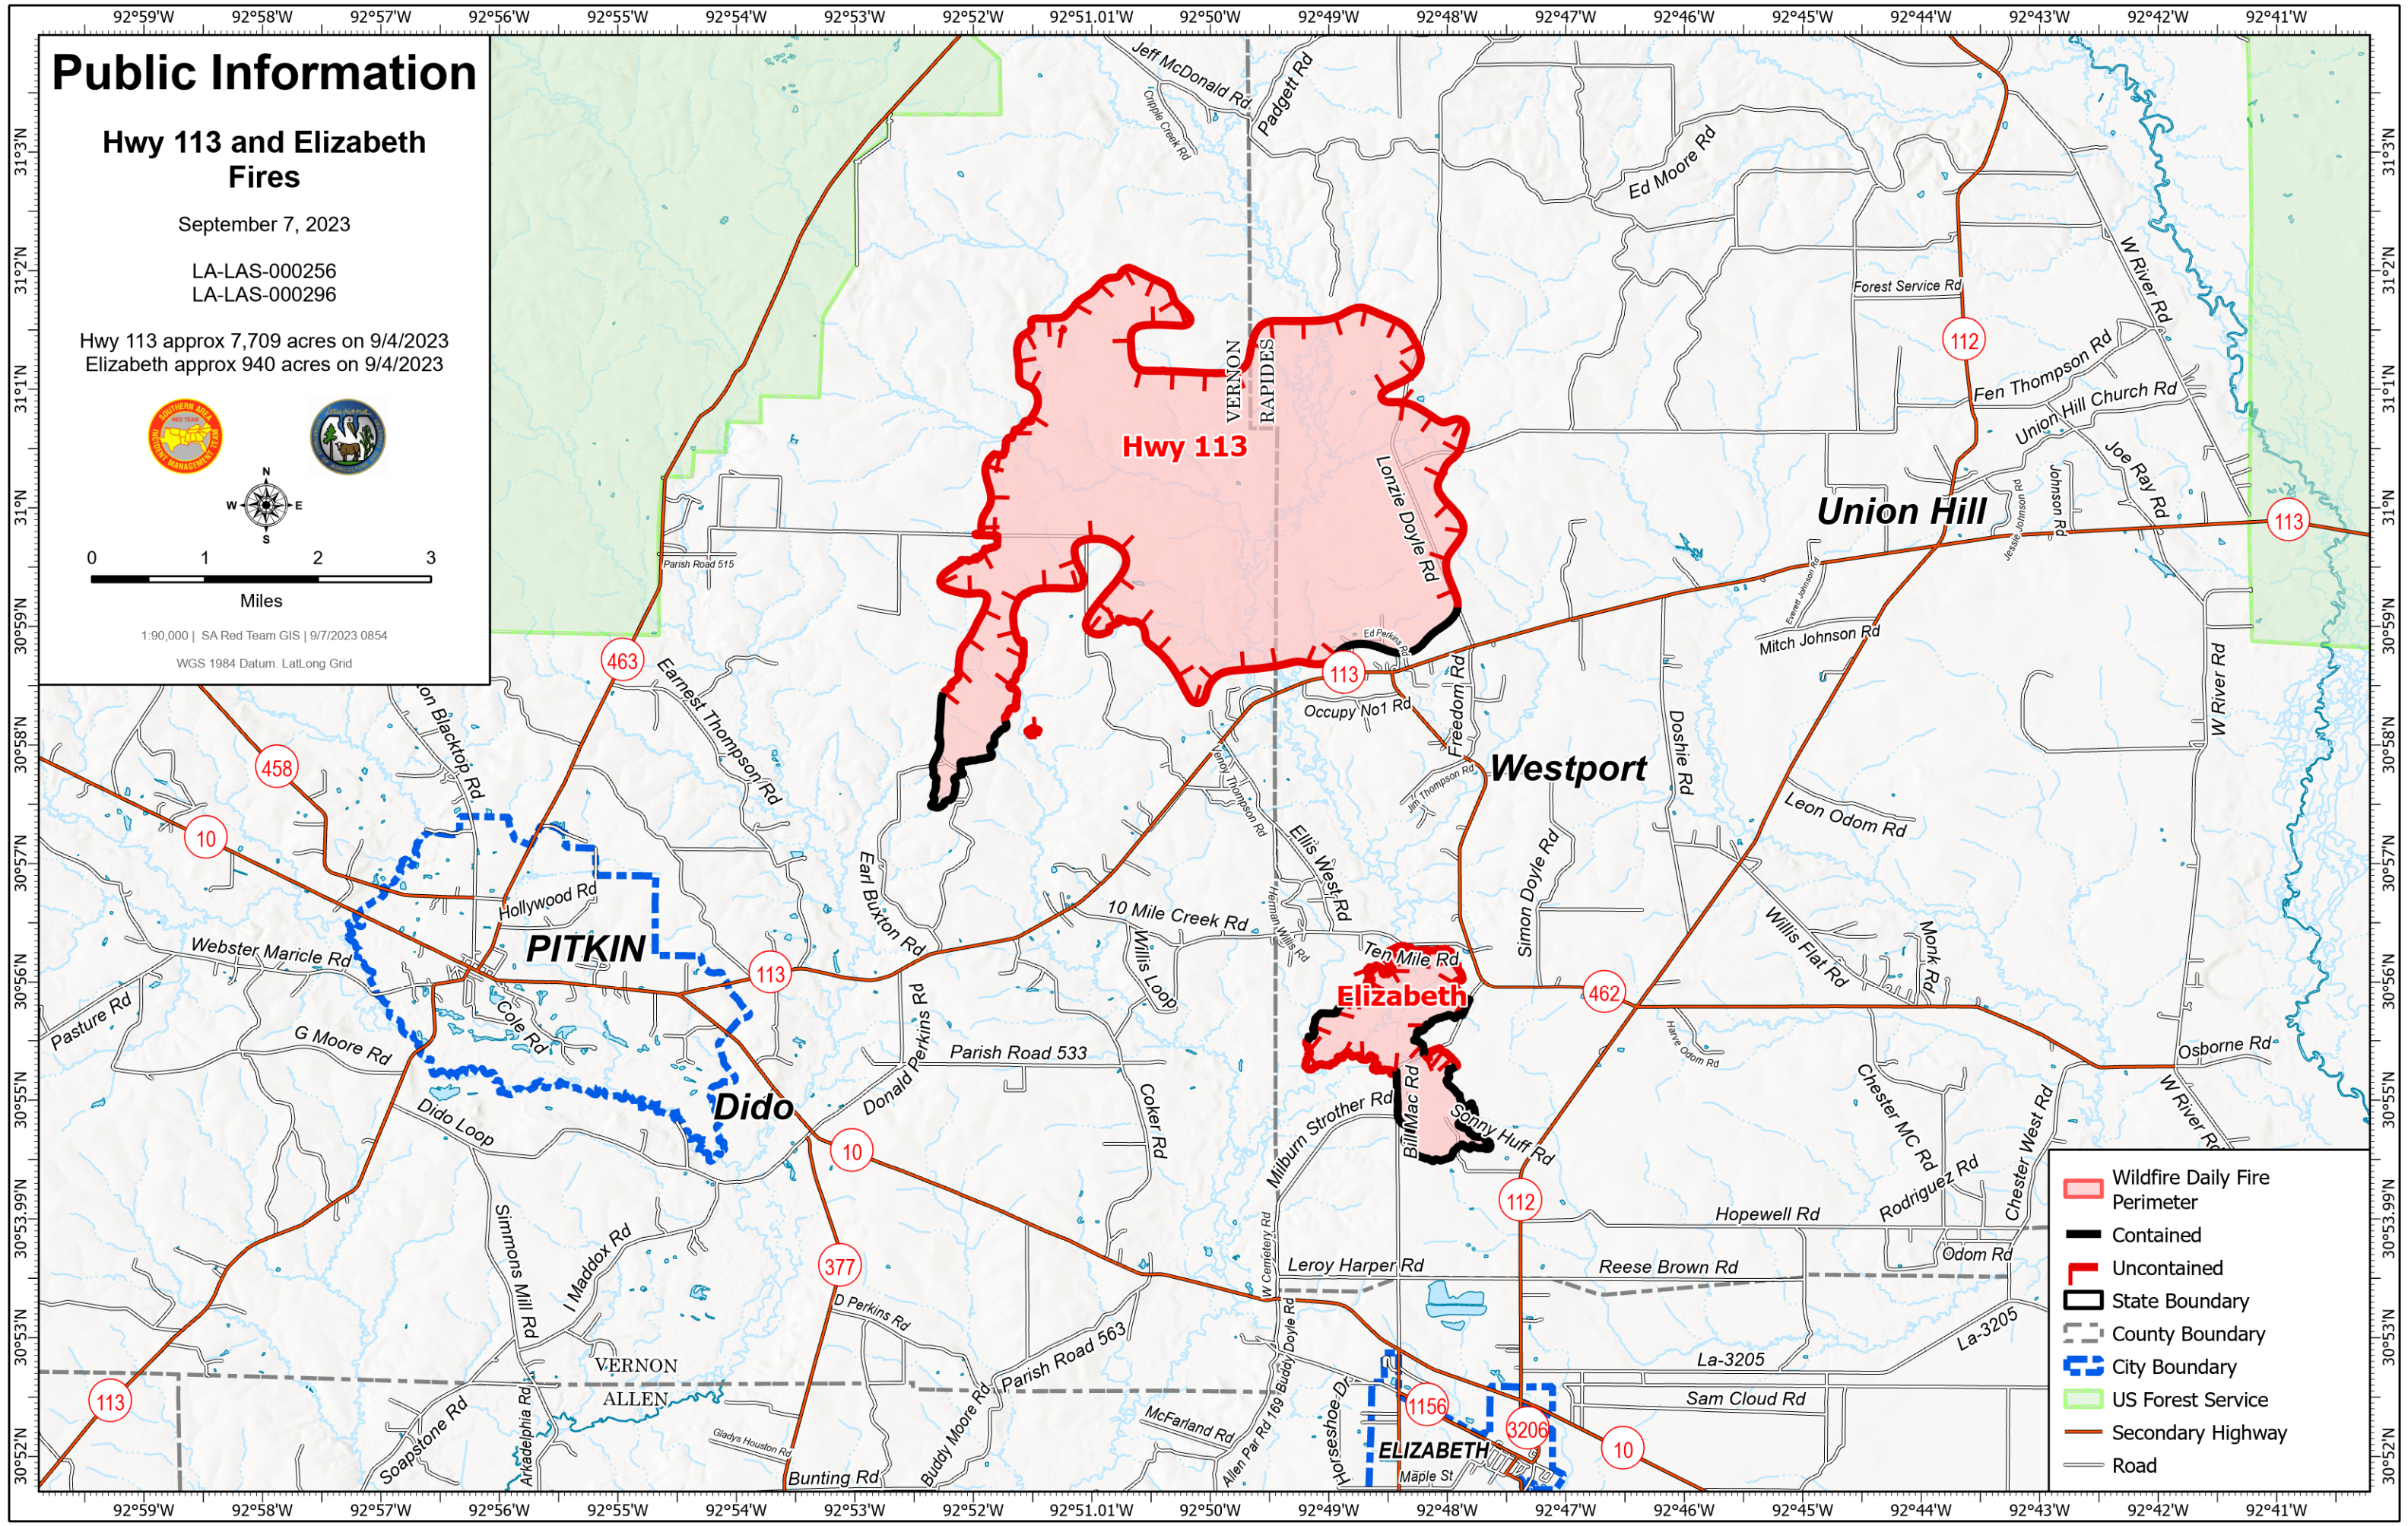

## Hwy 113 and Elizabeth Fires

September 7, 2023

LA-LAS-000256  
LA-LAS-000296

Hwy 113 approx 7,709 acres on 9/4/2023  
Elizabeth approx 940 acres on 9/4/2023

Miles

1:90,000 | SA Red Team GIS | 9/7/2023 0854

WGS 1984 Datum. Lat/Long Grid

- Wildfire Daily Fire Perimeter
- Contained
- Uncontained
- State Boundary
- County Boundary
- City Boundary
- US Forest Service
- Secondary Highway
- Road