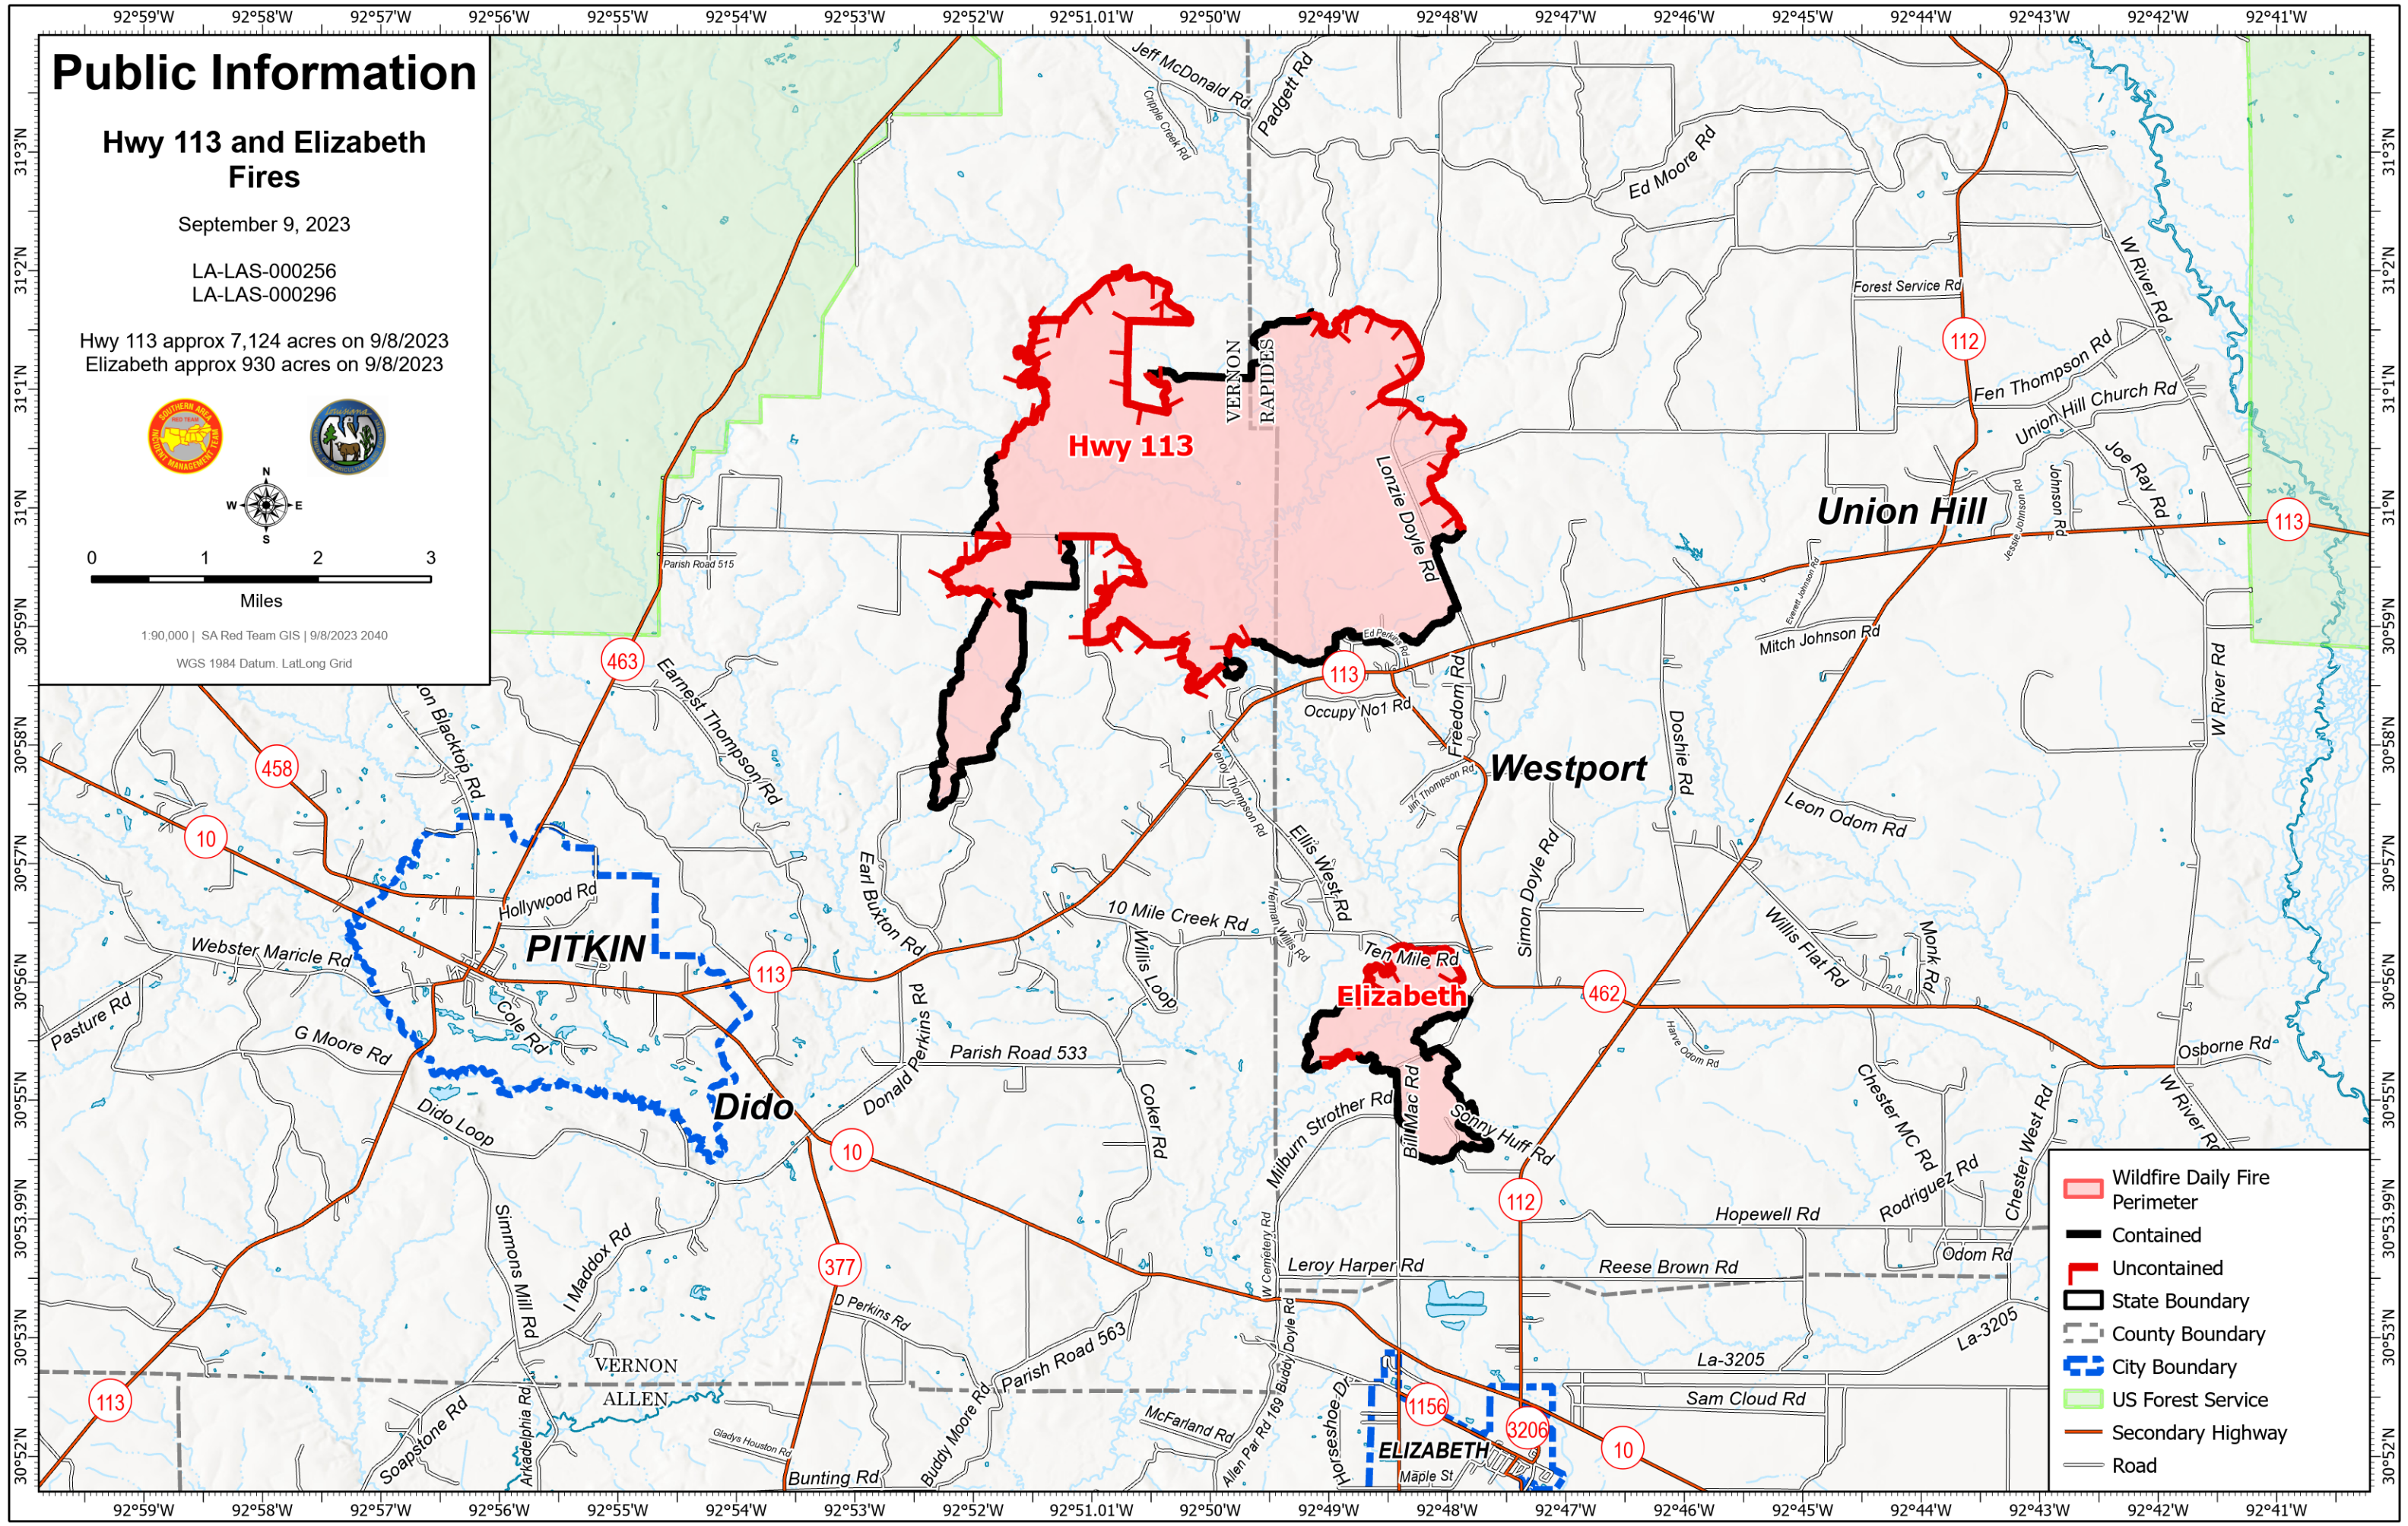

## Hwy 113 and Elizabeth Fires

September 9, 2023

LA-LAS-000256  
LA-LAS-000296

Hwy 113 approx 7,124 acres on 9/8/2023  
Elizabeth approx 930 acres on 9/8/2023

1:90,000 | SA Red Team GIS | 9/8/2023 2040  
WGS 1984 Datum. Lat/Long Grid

- Wildfire Daily Fire Perimeter
- Contained
- Uncontained
- State Boundary
- County Boundary
- City Boundary
- US Forest Service
- Secondary Highway
- Road