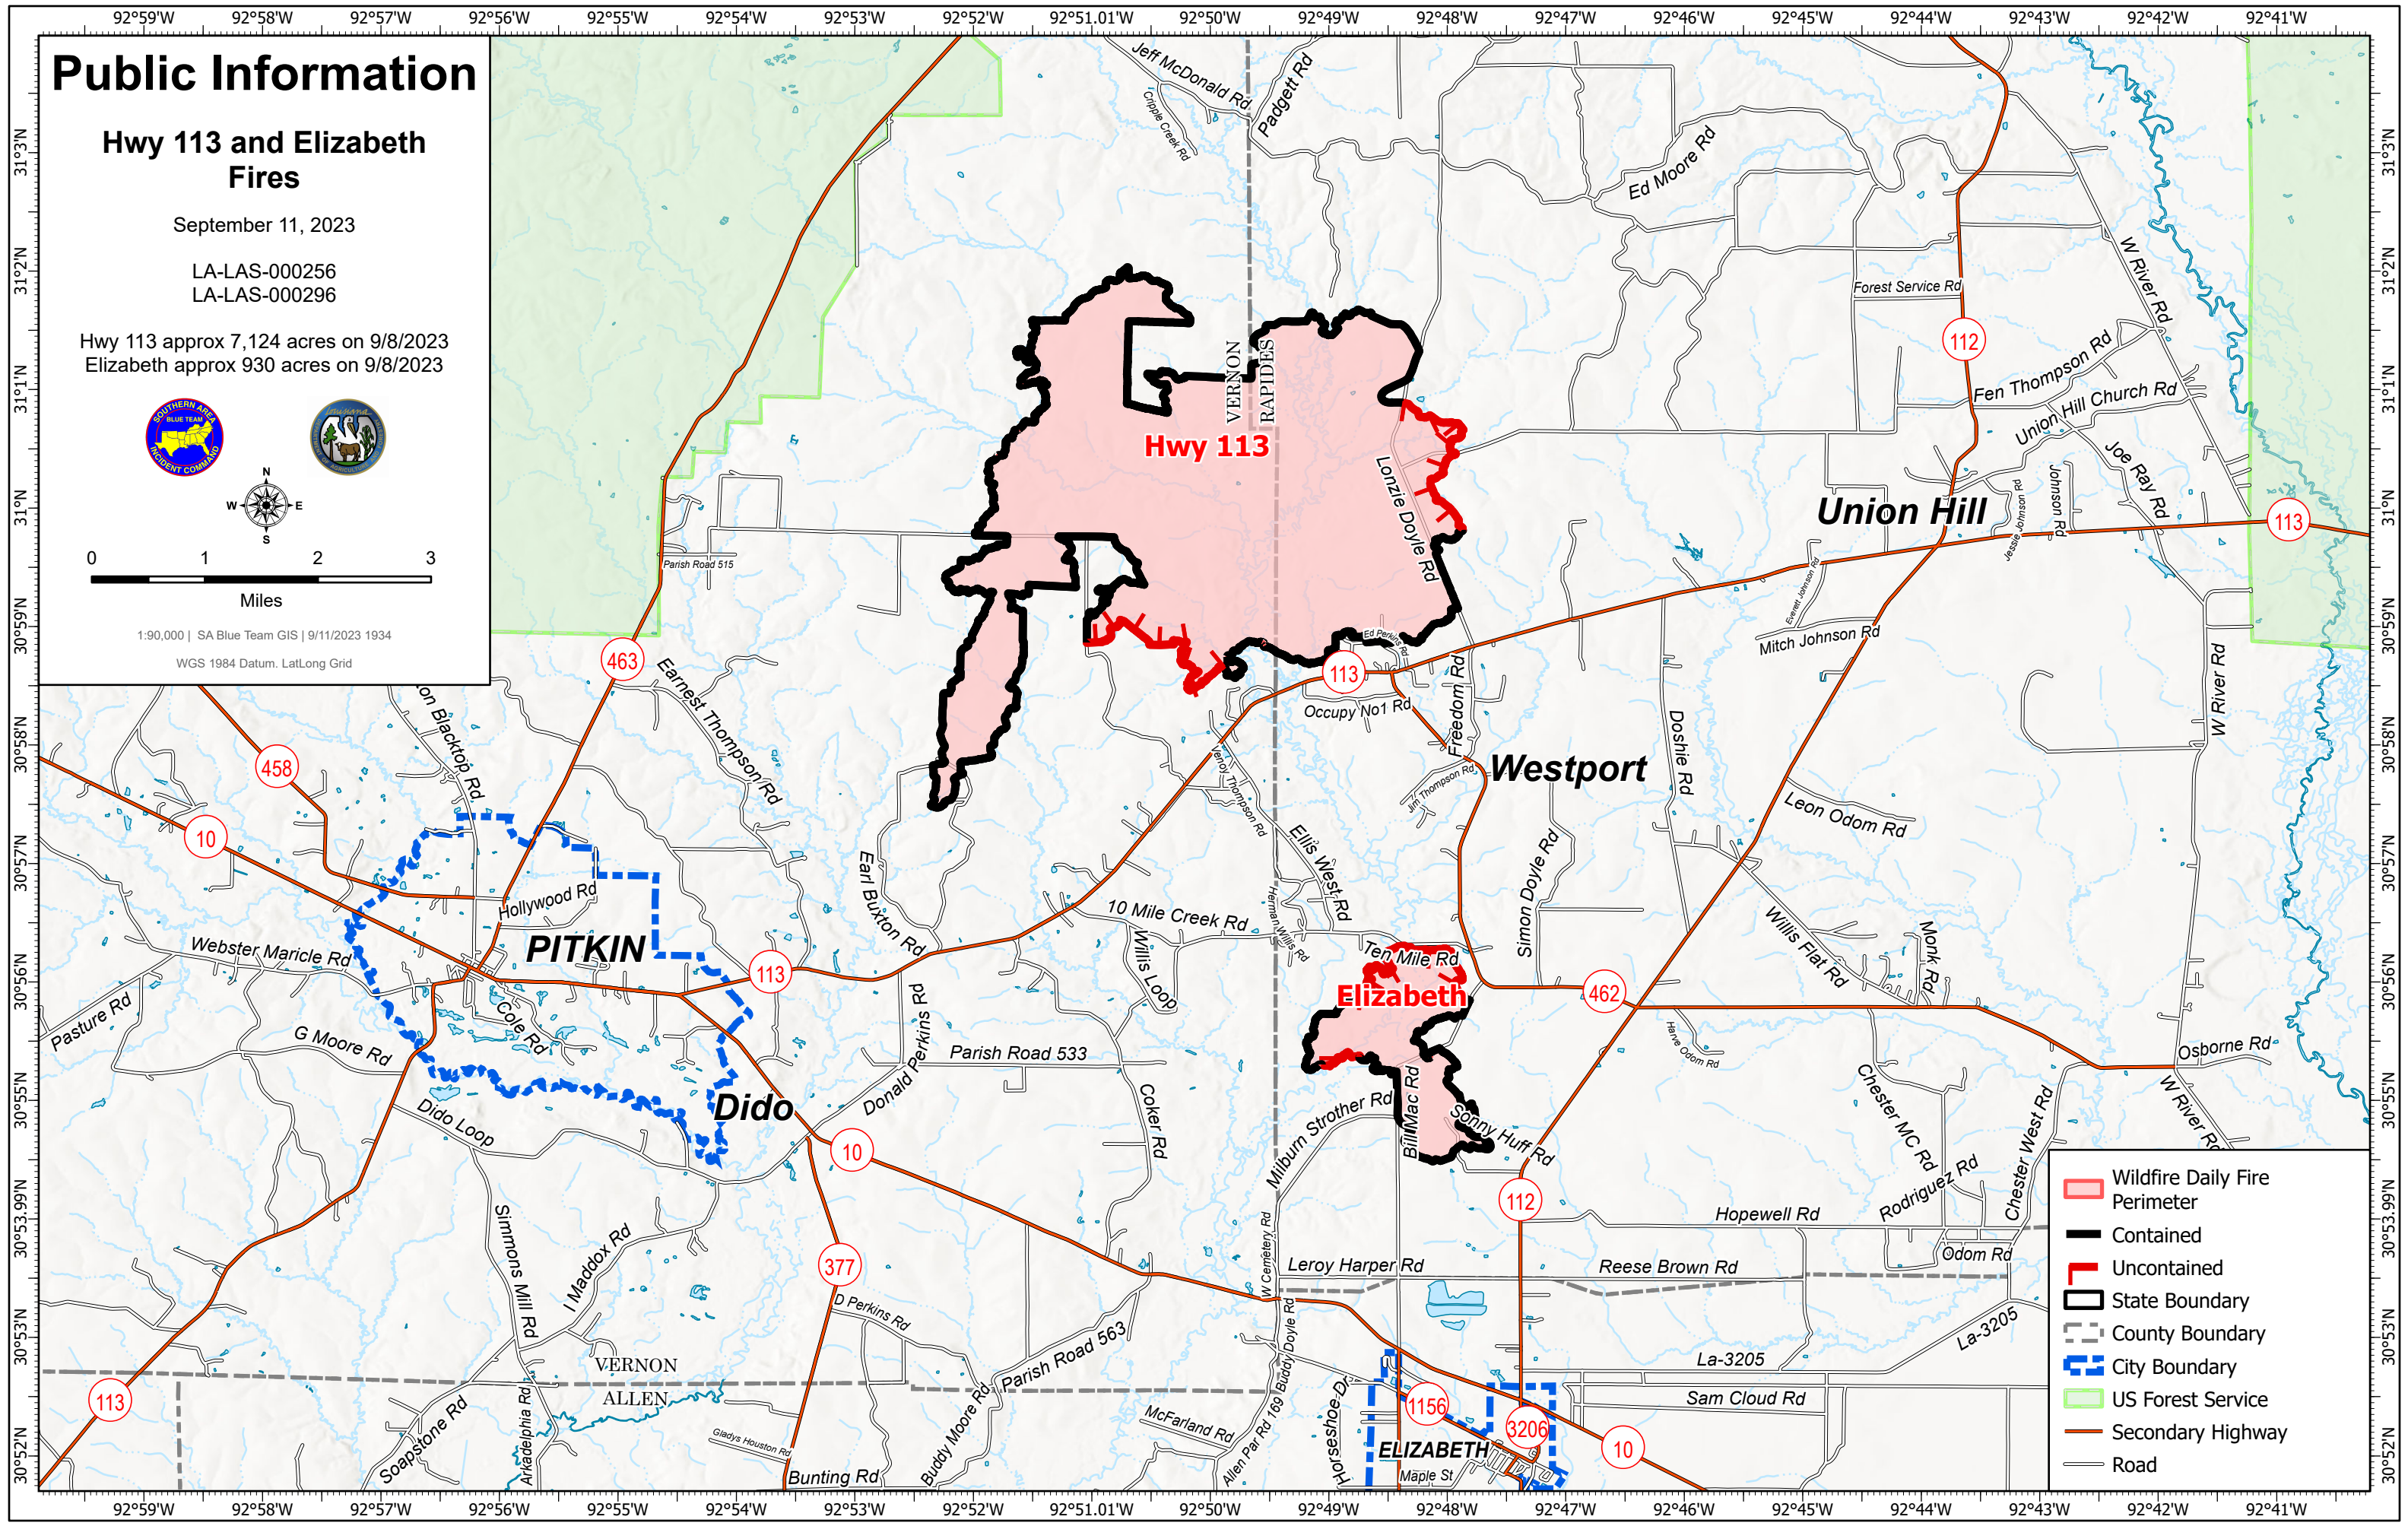

Public Information

Hwy 113 and Elizabeth Fires

September 11, 2023

LA-LAS-000256
LA-LAS-000296

Hwy 113 approx 7,124 acres on 9/8/2023
Elizabeth approx 930 acres on 9/8/2023

1:90,000 | SA Blue Team GIS | 9/11/2023 1934
WGS 1984 Datum. LatLong Grid

- Wildfire Daily Fire Perimeter
- Contained
- Uncontained
- State Boundary
- County Boundary
- City Boundary
- US Forest Service
- Secondary Highway
- Road