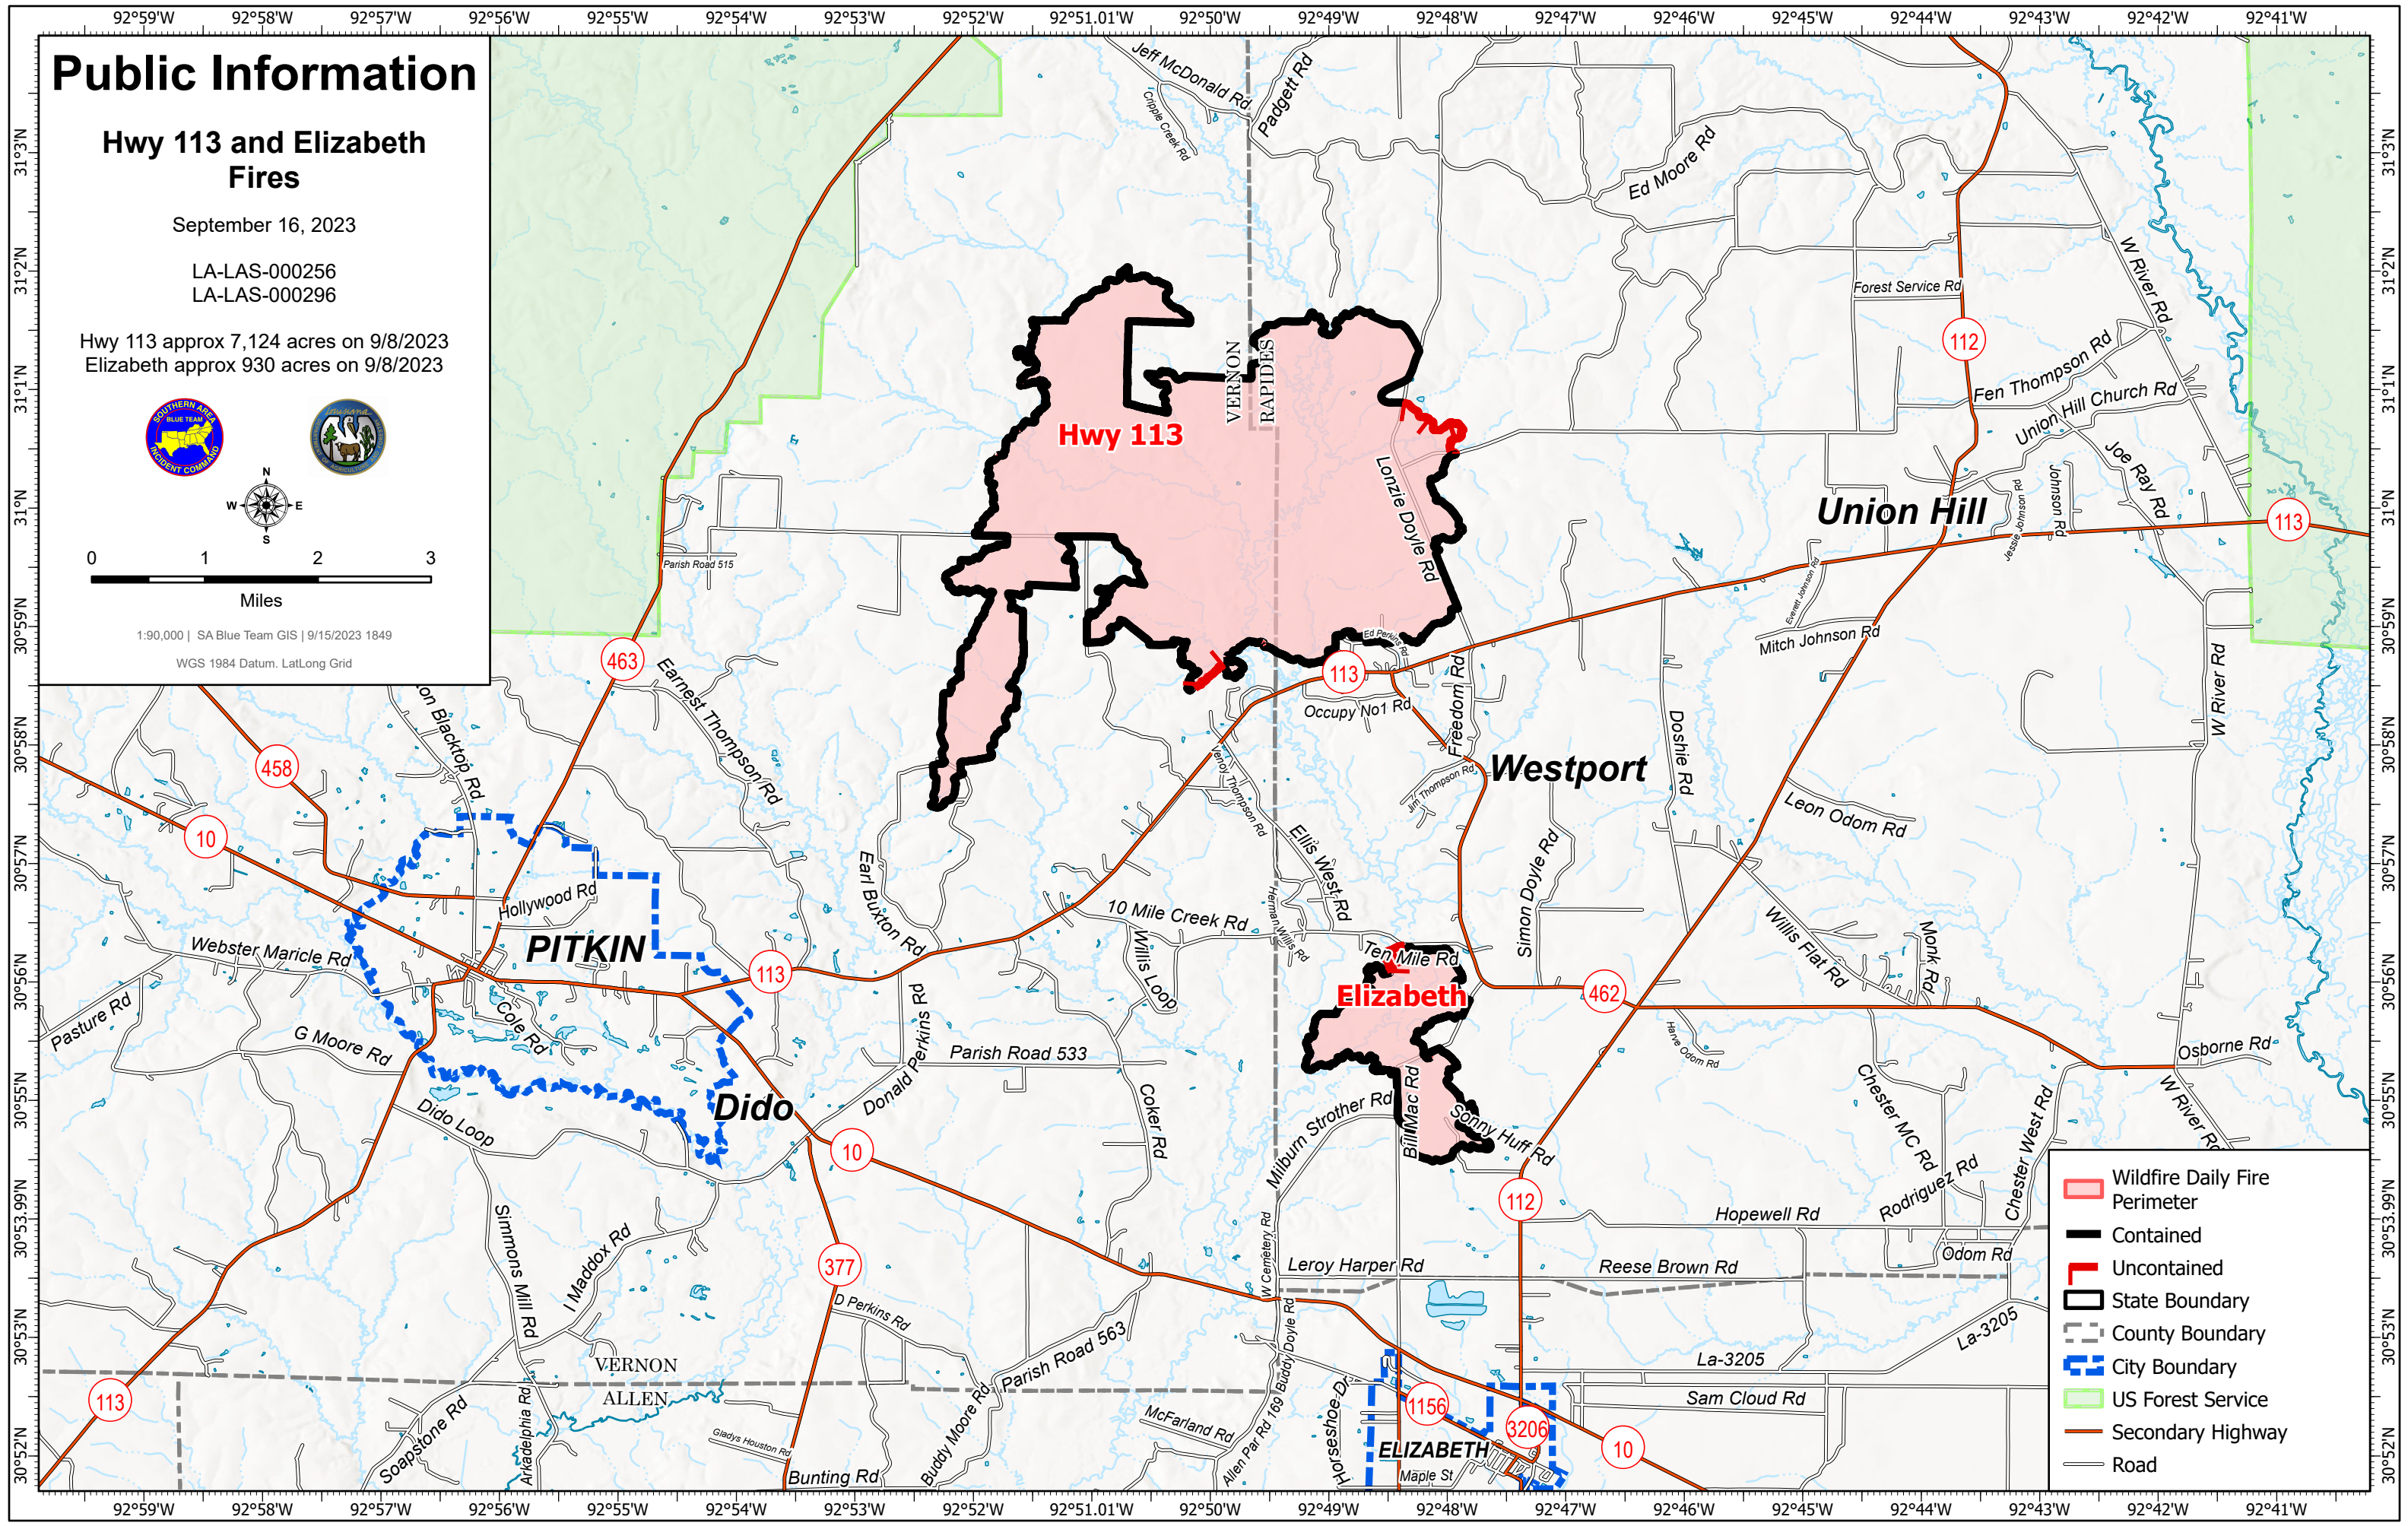

## Hwy 113 and Elizabeth Fires

September 16, 2023

LA-LAS-000256  
LA-LAS-000296

Hwy 113 approx 7,124 acres on 9/8/2023  
Elizabeth approx 930 acres on 9/8/2023

1:90,000 | SA Blue Team GIS | 9/15/2023 1849  
WGS 1984 Datum. LatLong Grid

- Wildfire Daily Fire Perimeter
- Contained
- Uncontained
- State Boundary
- County Boundary
- City Boundary
- US Forest Service
- Secondary Highway
- Road