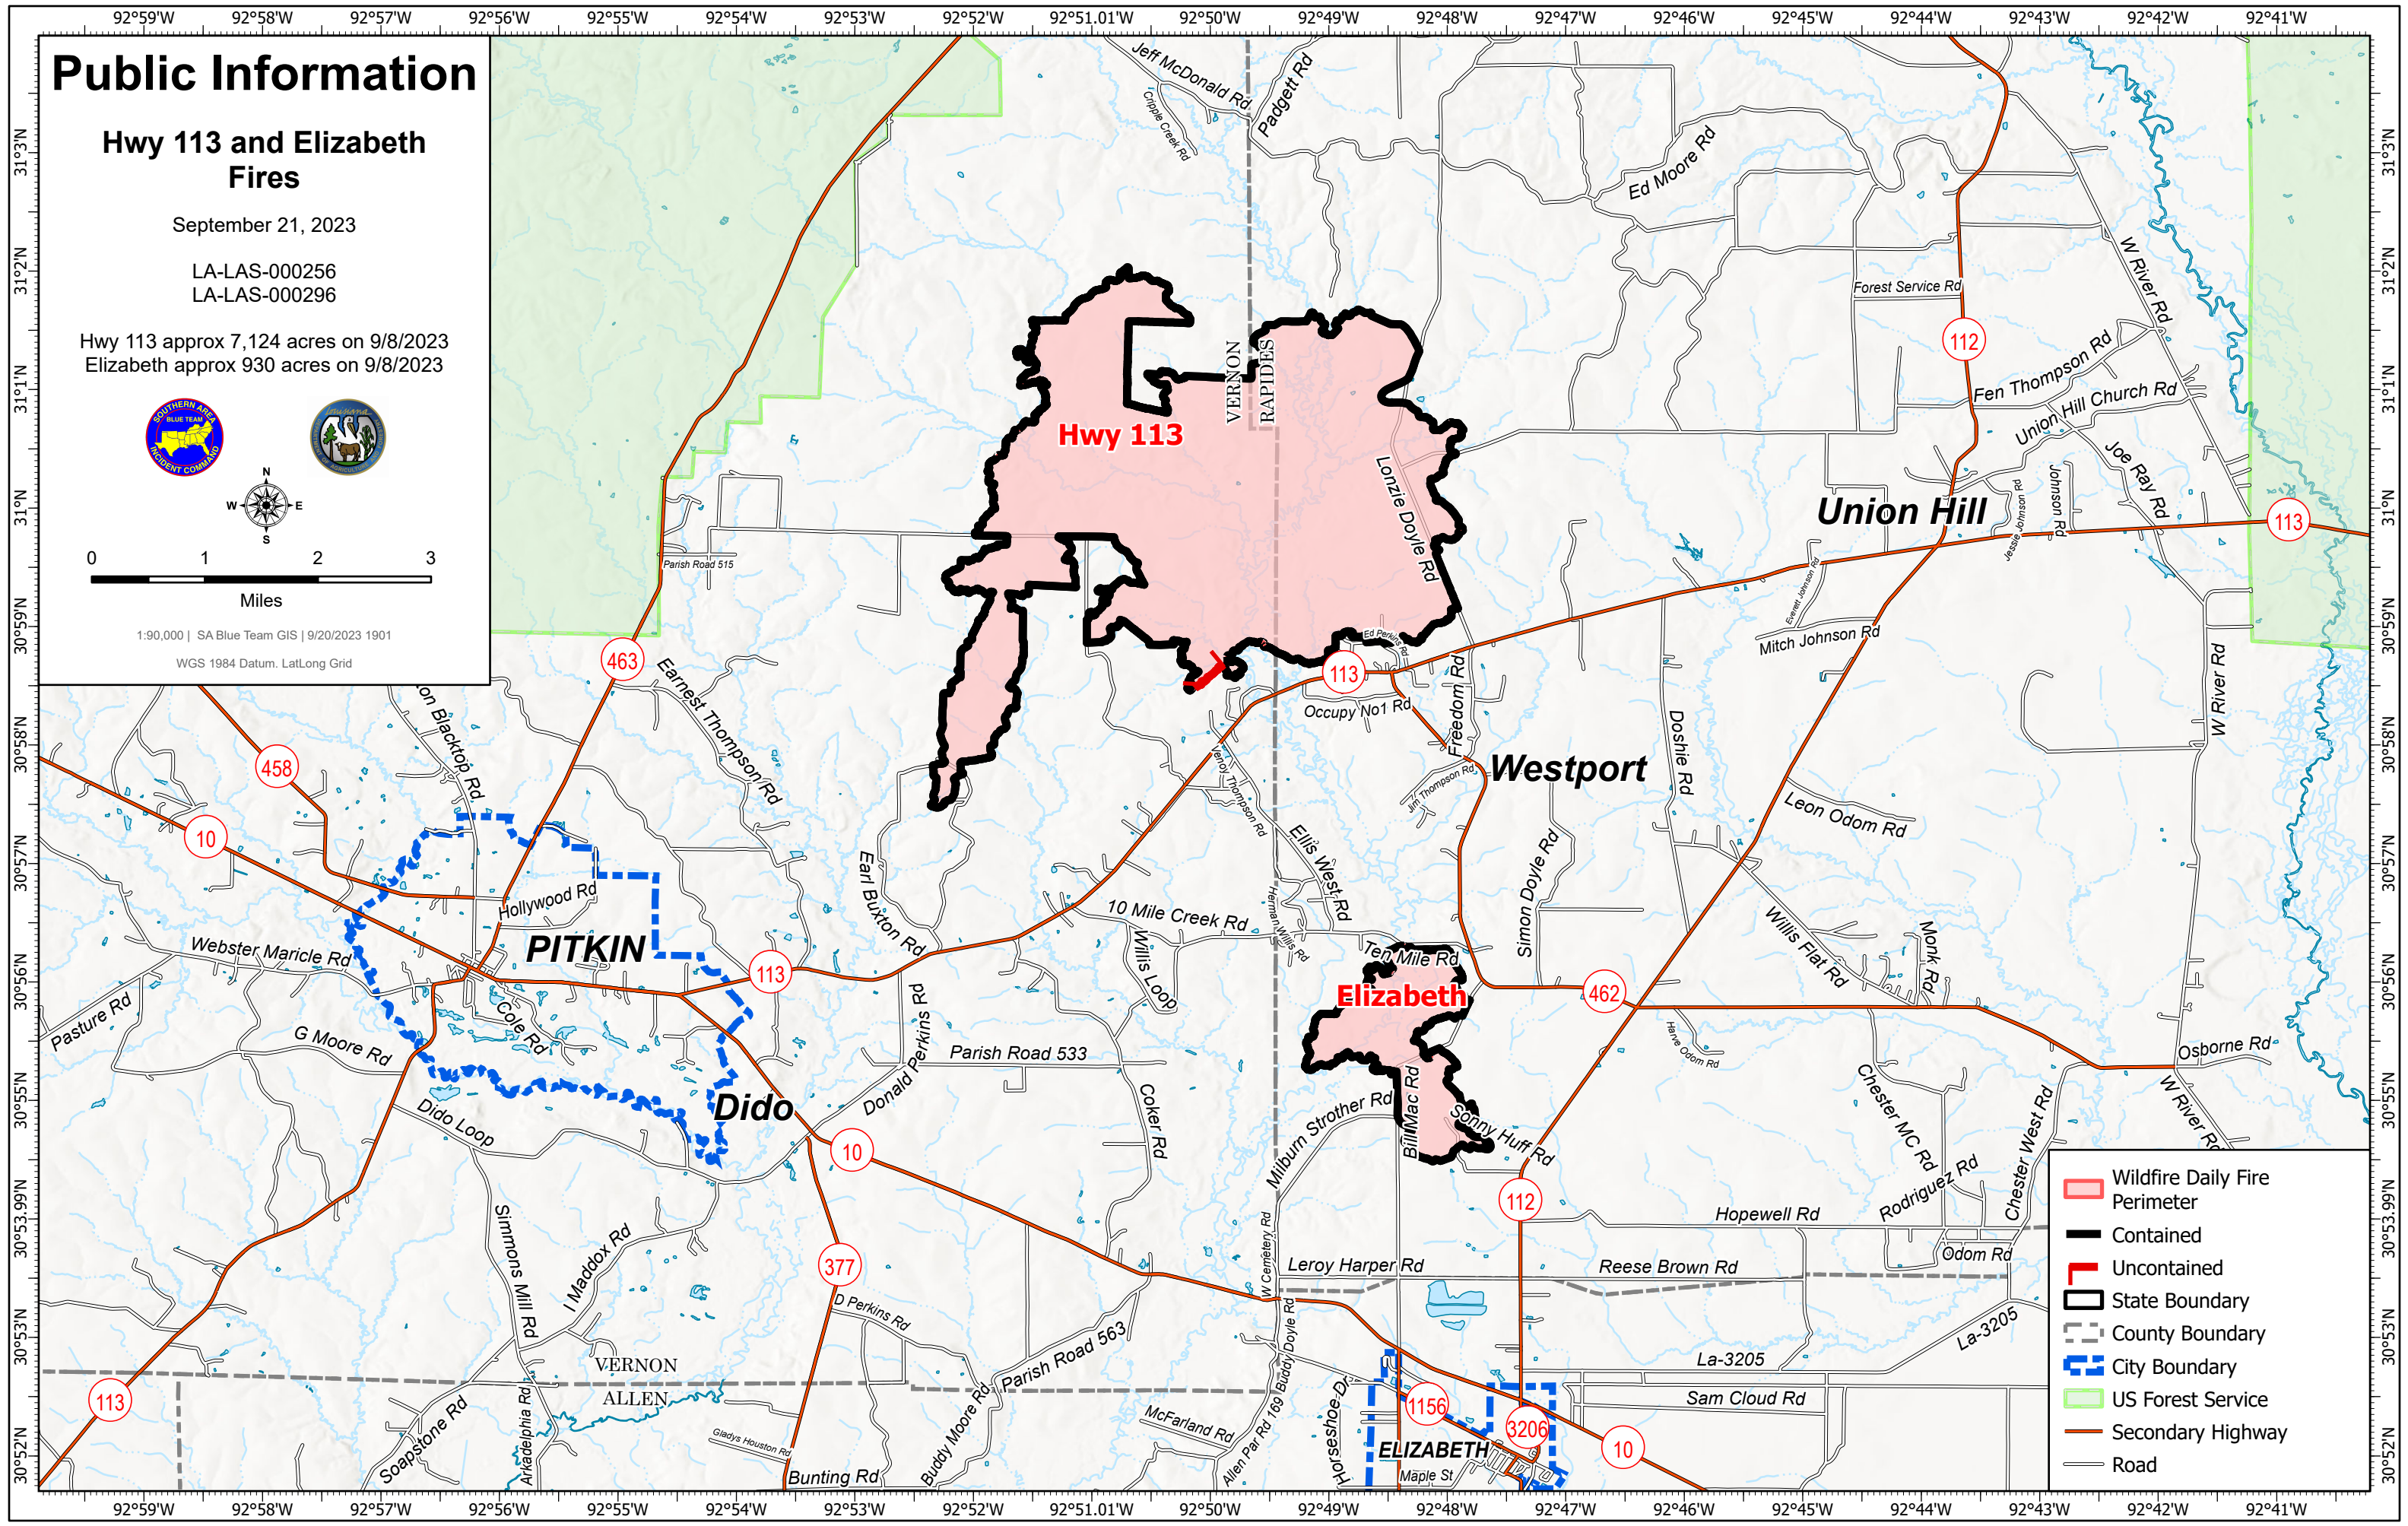

Public Information

Hwy 113 and Elizabeth Fires

September 21, 2023

LA-LAS-000256
LA-LAS-000296

Hwy 113 approx 7,124 acres on 9/8/2023
Elizabeth approx 930 acres on 9/8/2023

1:90,000 | SA Blue Team GIS | 9/20/2023 1901
WGS 1984 Datum. LatLong Grid

- Wildfire Daily Fire Perimeter
- Contained
- Uncontained
- State Boundary
- County Boundary
- City Boundary
- US Forest Service
- Secondary Highway
- Road