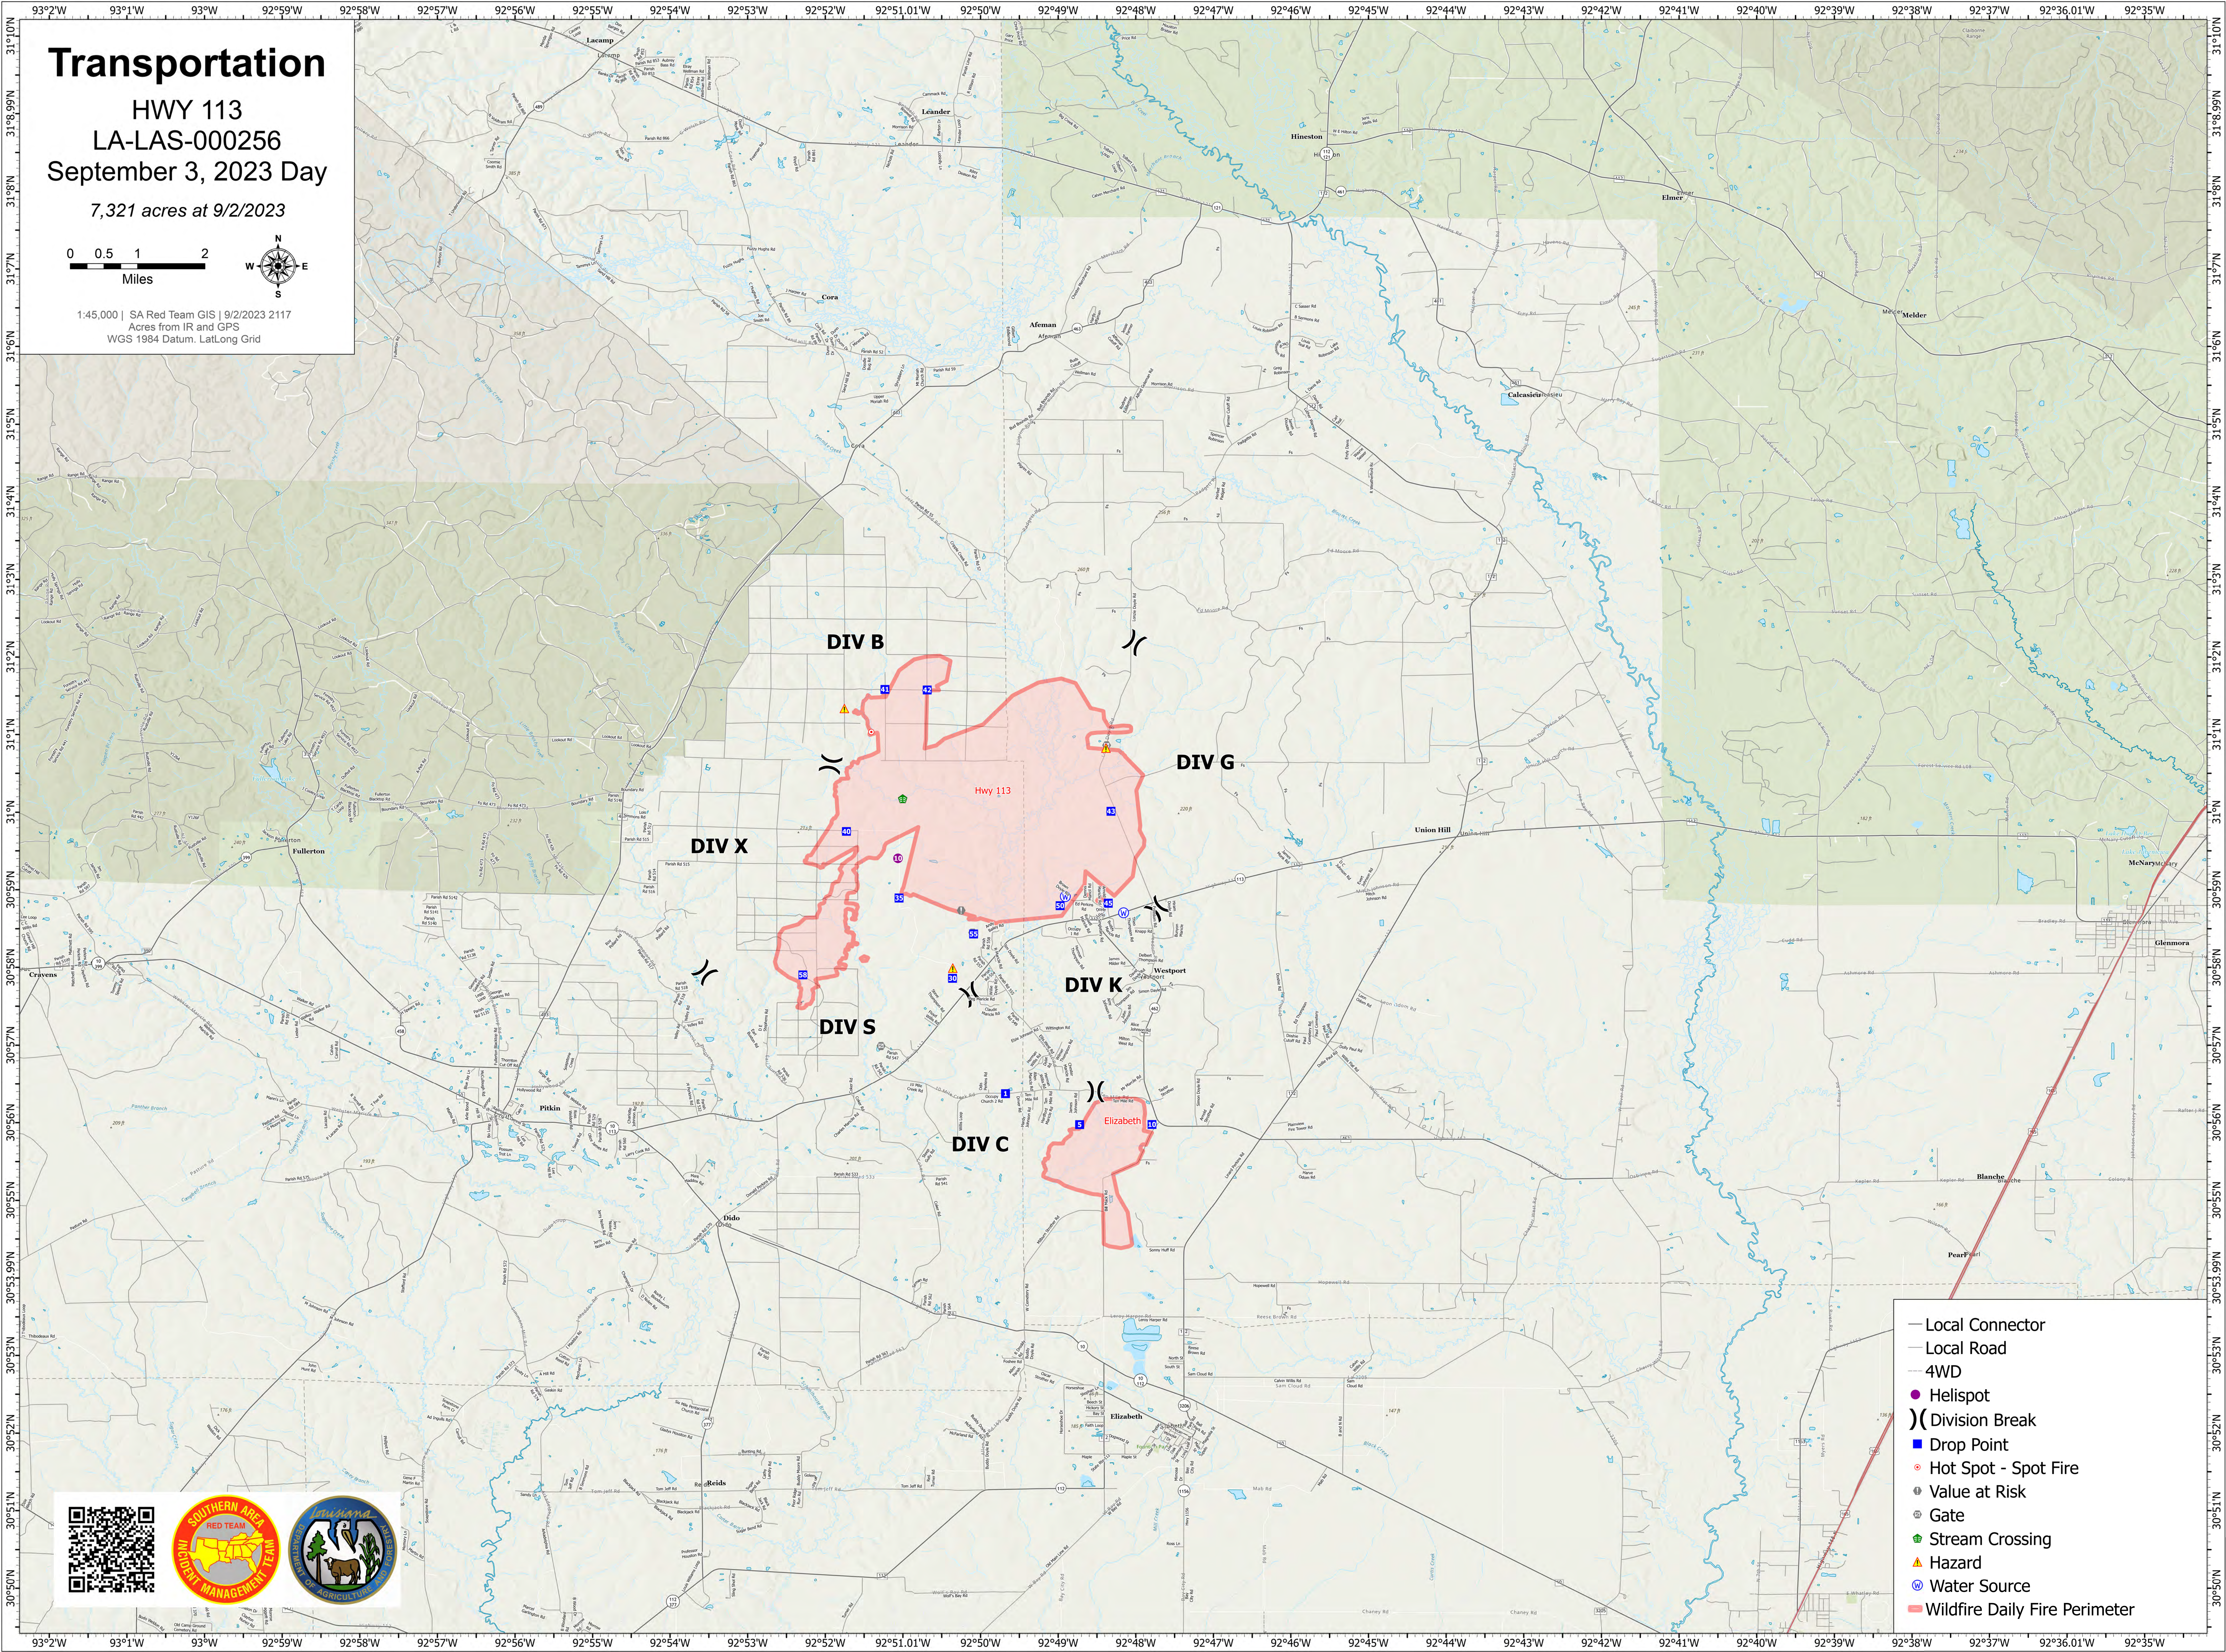

Transportation

HWY 113
LA-LAS-000256
September 3, 2023 Day

7,321 acres at 9/2/2023

1:45,000 | SA Red Team GIS | 9/2/2023 2117
Acres from IR and GPS
WGS 1984 Datum, Lat/Long Grid

- Local Connector
- Local Road
- 4WD
- Helispot
-) Division Break
- Drop Point
- Hot Spot - Spot Fire
- Value at Risk
- ⊗ Gate
- 🌿 Stream Crossing
- ⚠ Hazard
- 🌊 Water Source
- 🔴 Wildfire Daily Fire Perimeter