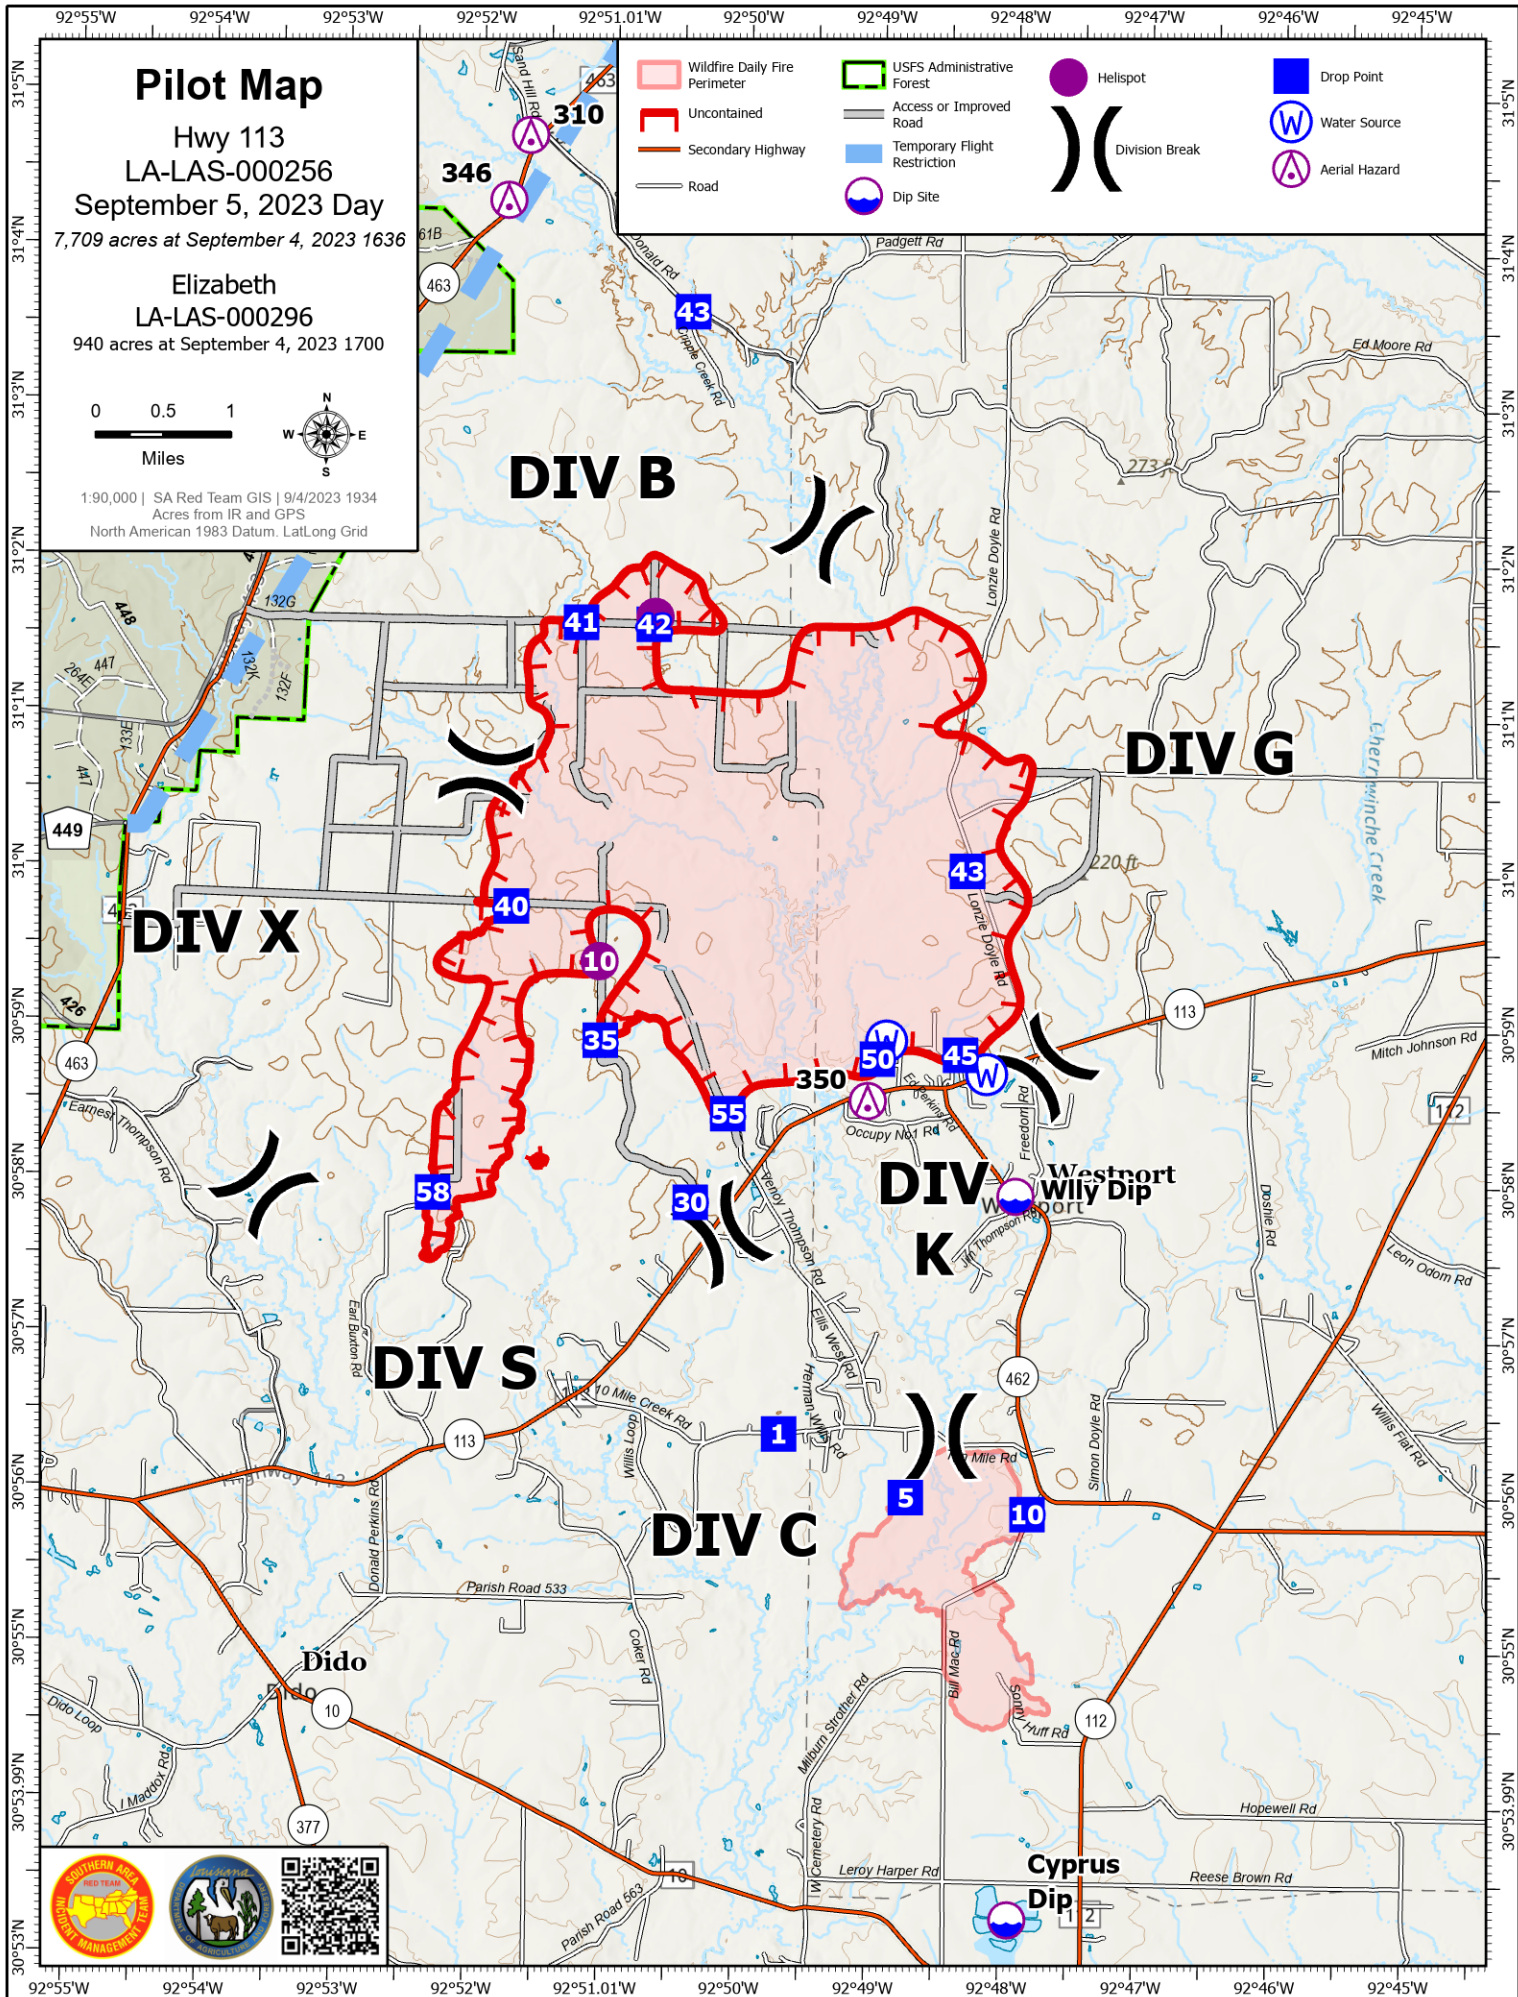

# Pilot Map

Hwy 113  
LA-LAS-000256  
September 5, 2023 Day  
7,709 acres at September 4, 2023 1636

Elizabeth  
LA-LAS-000296  
940 acres at September 4, 2023 1700

1:90,000 | SA Red Team GIS | 9/4/2023 1934  
Acres from IR and GPS  
North American 1983 Datum, Lat/Long Grid

- Wildfire Daily Fire Perimeter
- Uncontained
- Secondary Highway
- Road
- USFS Administrative Forest
- Access or Improved Road
- Temporary Flight Restriction
- Dip Site
- Helispot
- Division Break
- Drop Point
- Water Source
- Aerial Hazard

Southern Red Team logo and a QR code for more information.