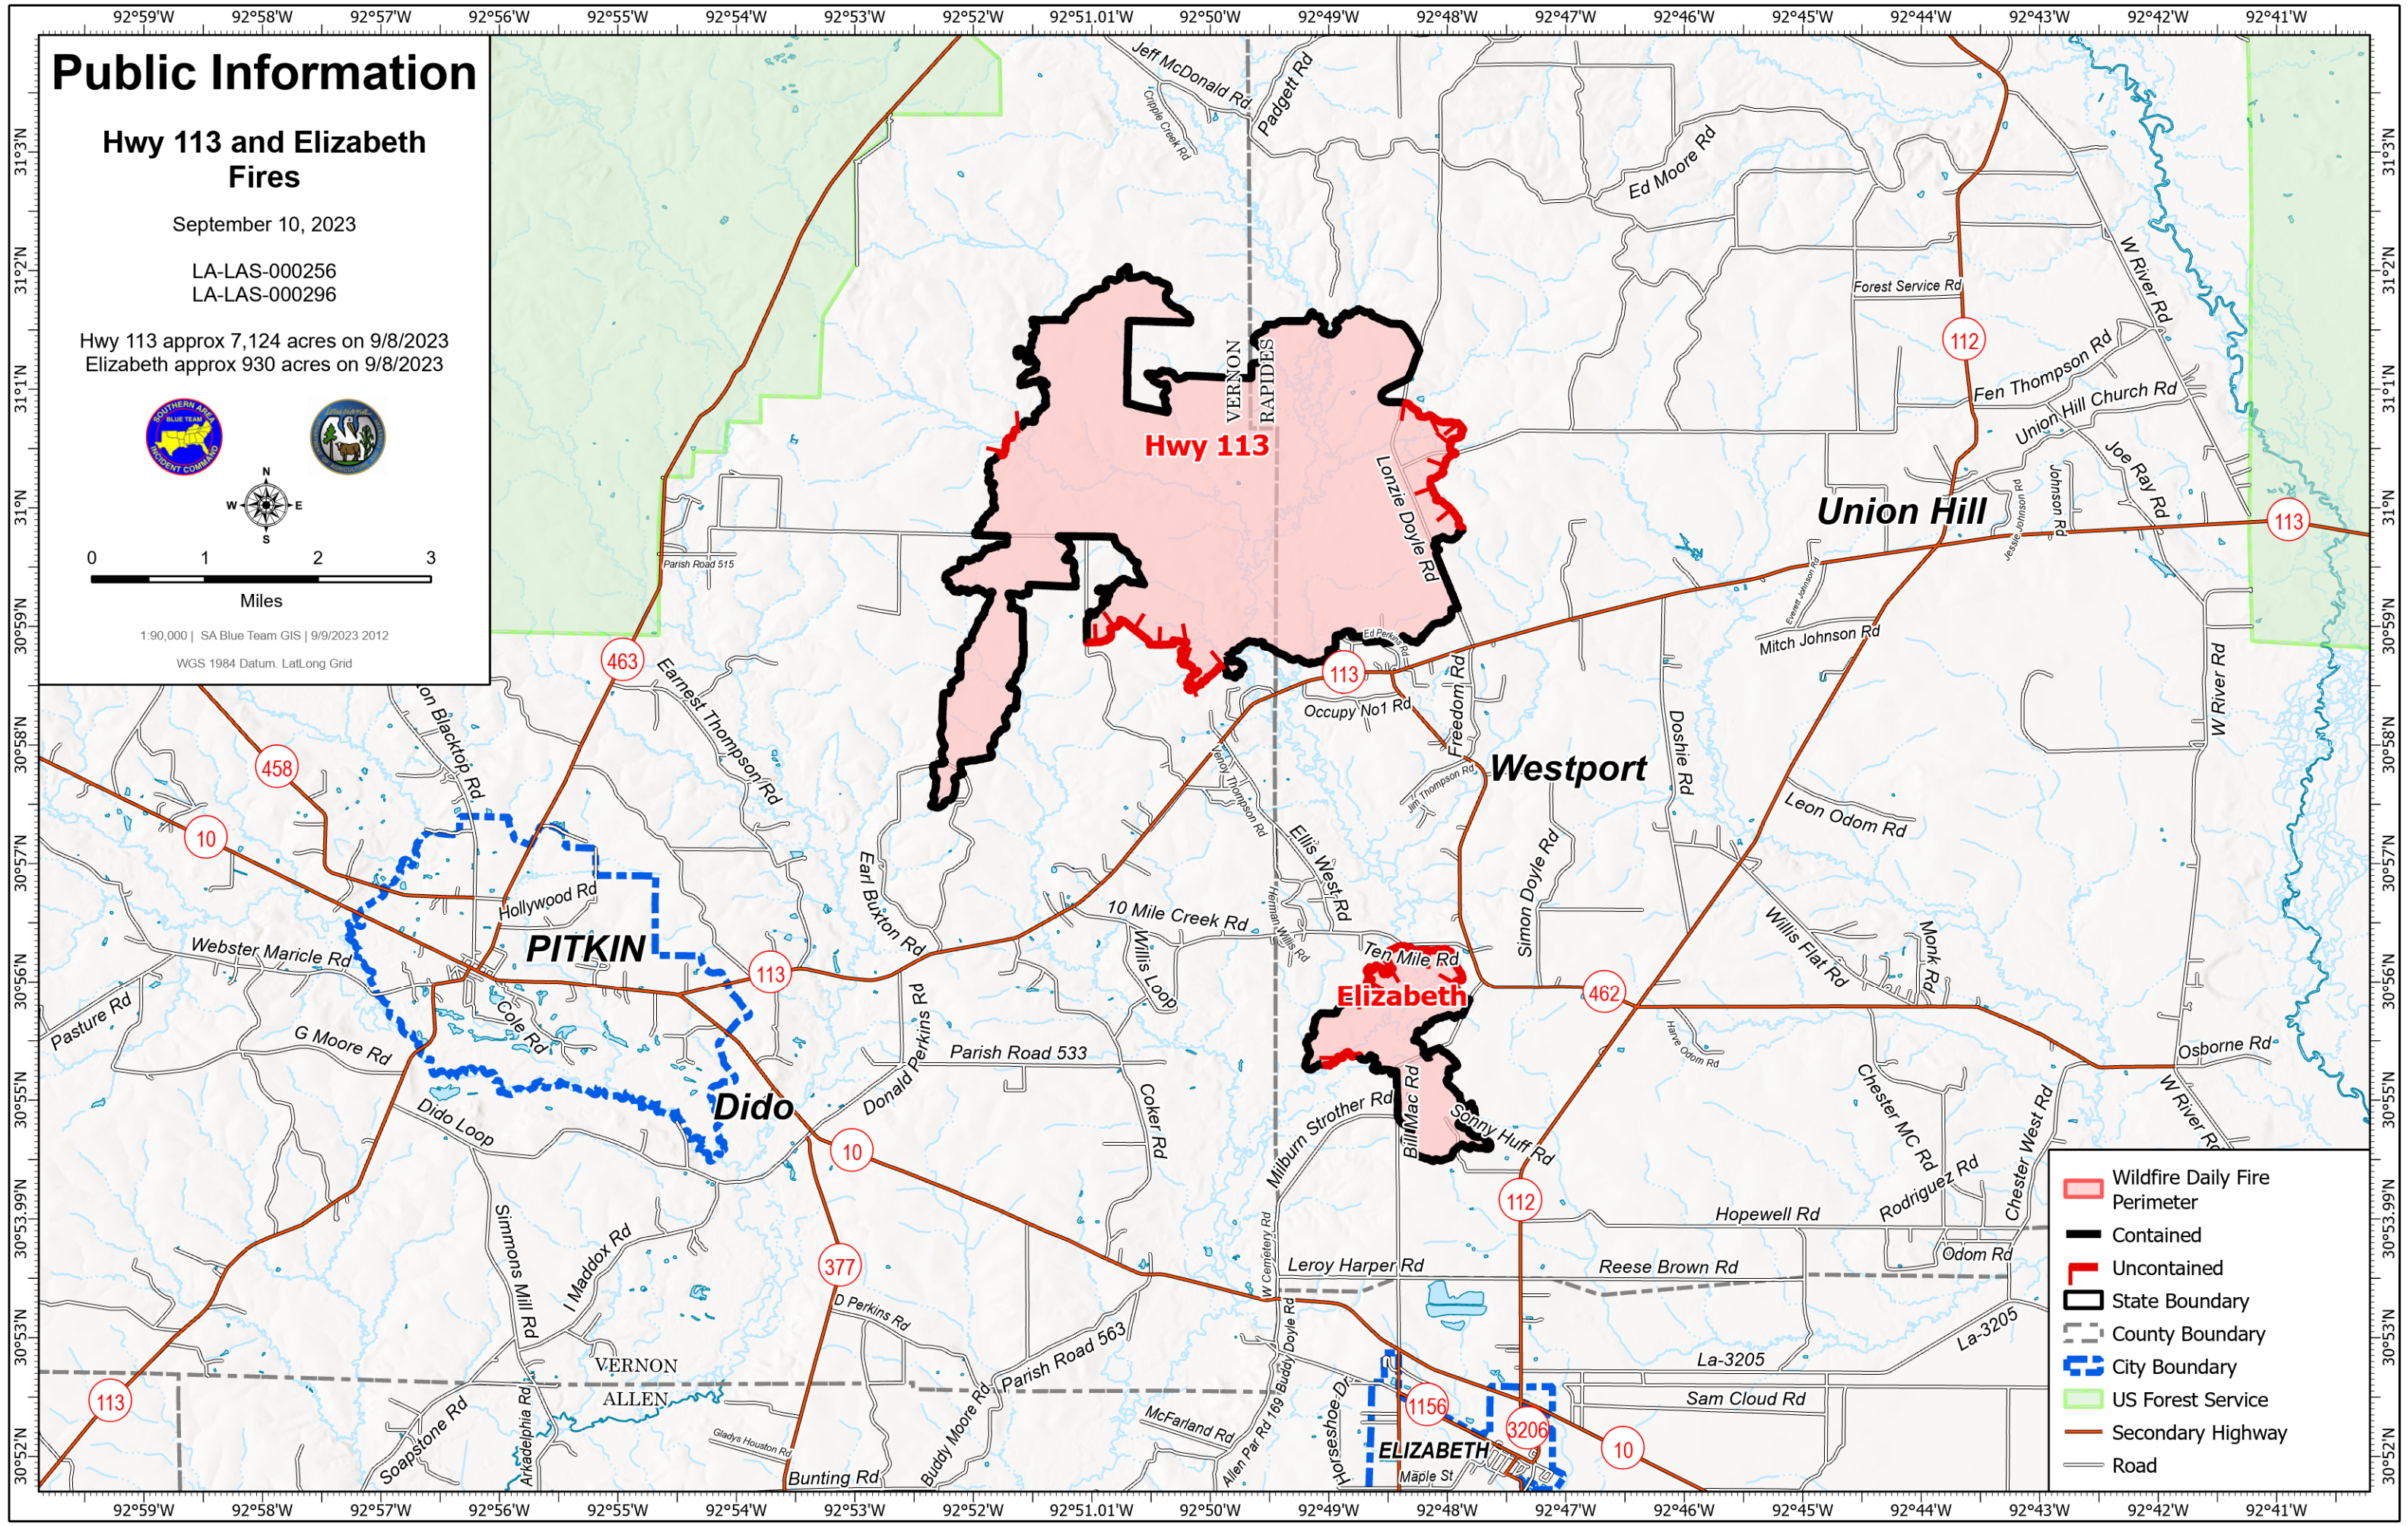

Public Information

Hwy 113 and Elizabeth Fires

September 10, 2023

LA-LAS-000256
LA-LAS-000296

Hwy 113 approx 7,124 acres on 9/8/2023
Elizabeth approx 930 acres on 9/8/2023

1:90,000 | SA Blue Team GIS | 9/9/2023 2012
WGS 1984 Datum. Lat/Long Grid

- Wildfire Daily Fire Perimeter
- Contained
- Uncontained
- State Boundary
- County Boundary
- City Boundary
- US Forest Service
- Secondary Highway
- Road