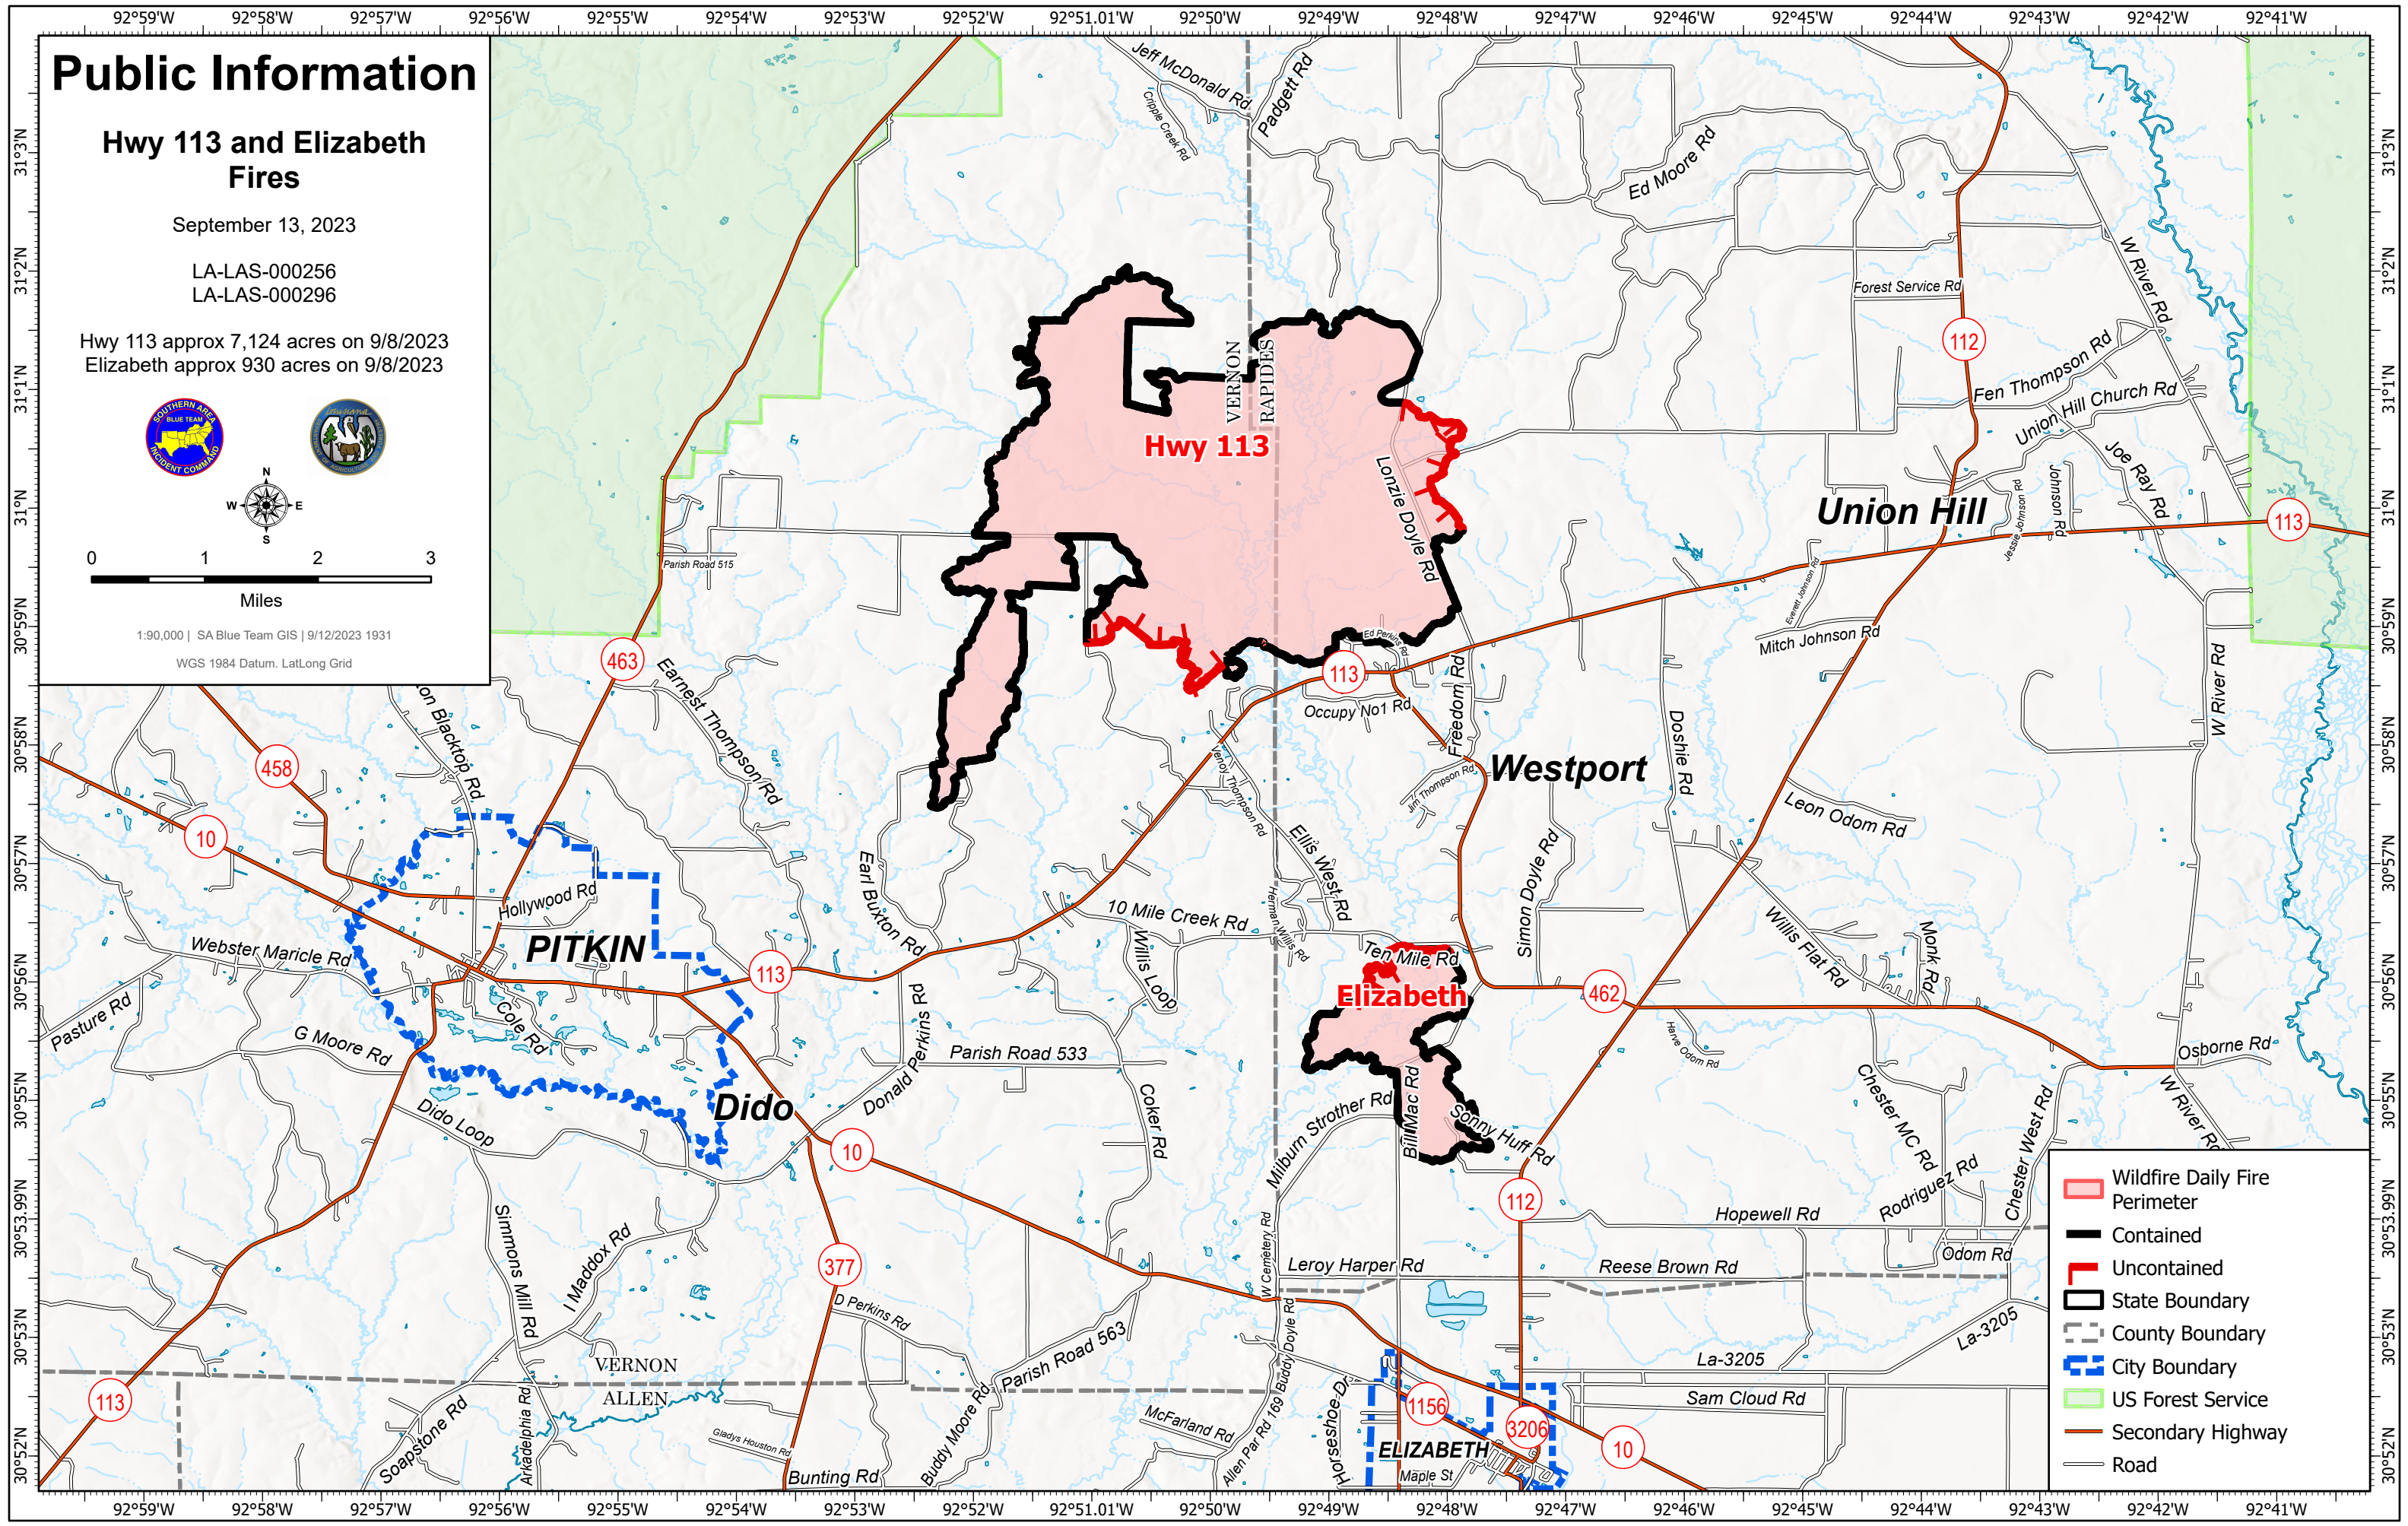

Public Information

Hwy 113 and Elizabeth Fires

September 13, 2023

LA-LAS-000256
LA-LAS-000296

Hwy 113 approx 7,124 acres on 9/8/2023
Elizabeth approx 930 acres on 9/8/2023

1:90,000 | SA Blue Team GIS | 9/12/2023 1931
WGS 1984 Datum. LatLong Grid

- Wildfire Daily Fire Perimeter
- Contained
- Uncontained
- State Boundary
- County Boundary
- City Boundary
- US Forest Service
- Secondary Highway
- Road