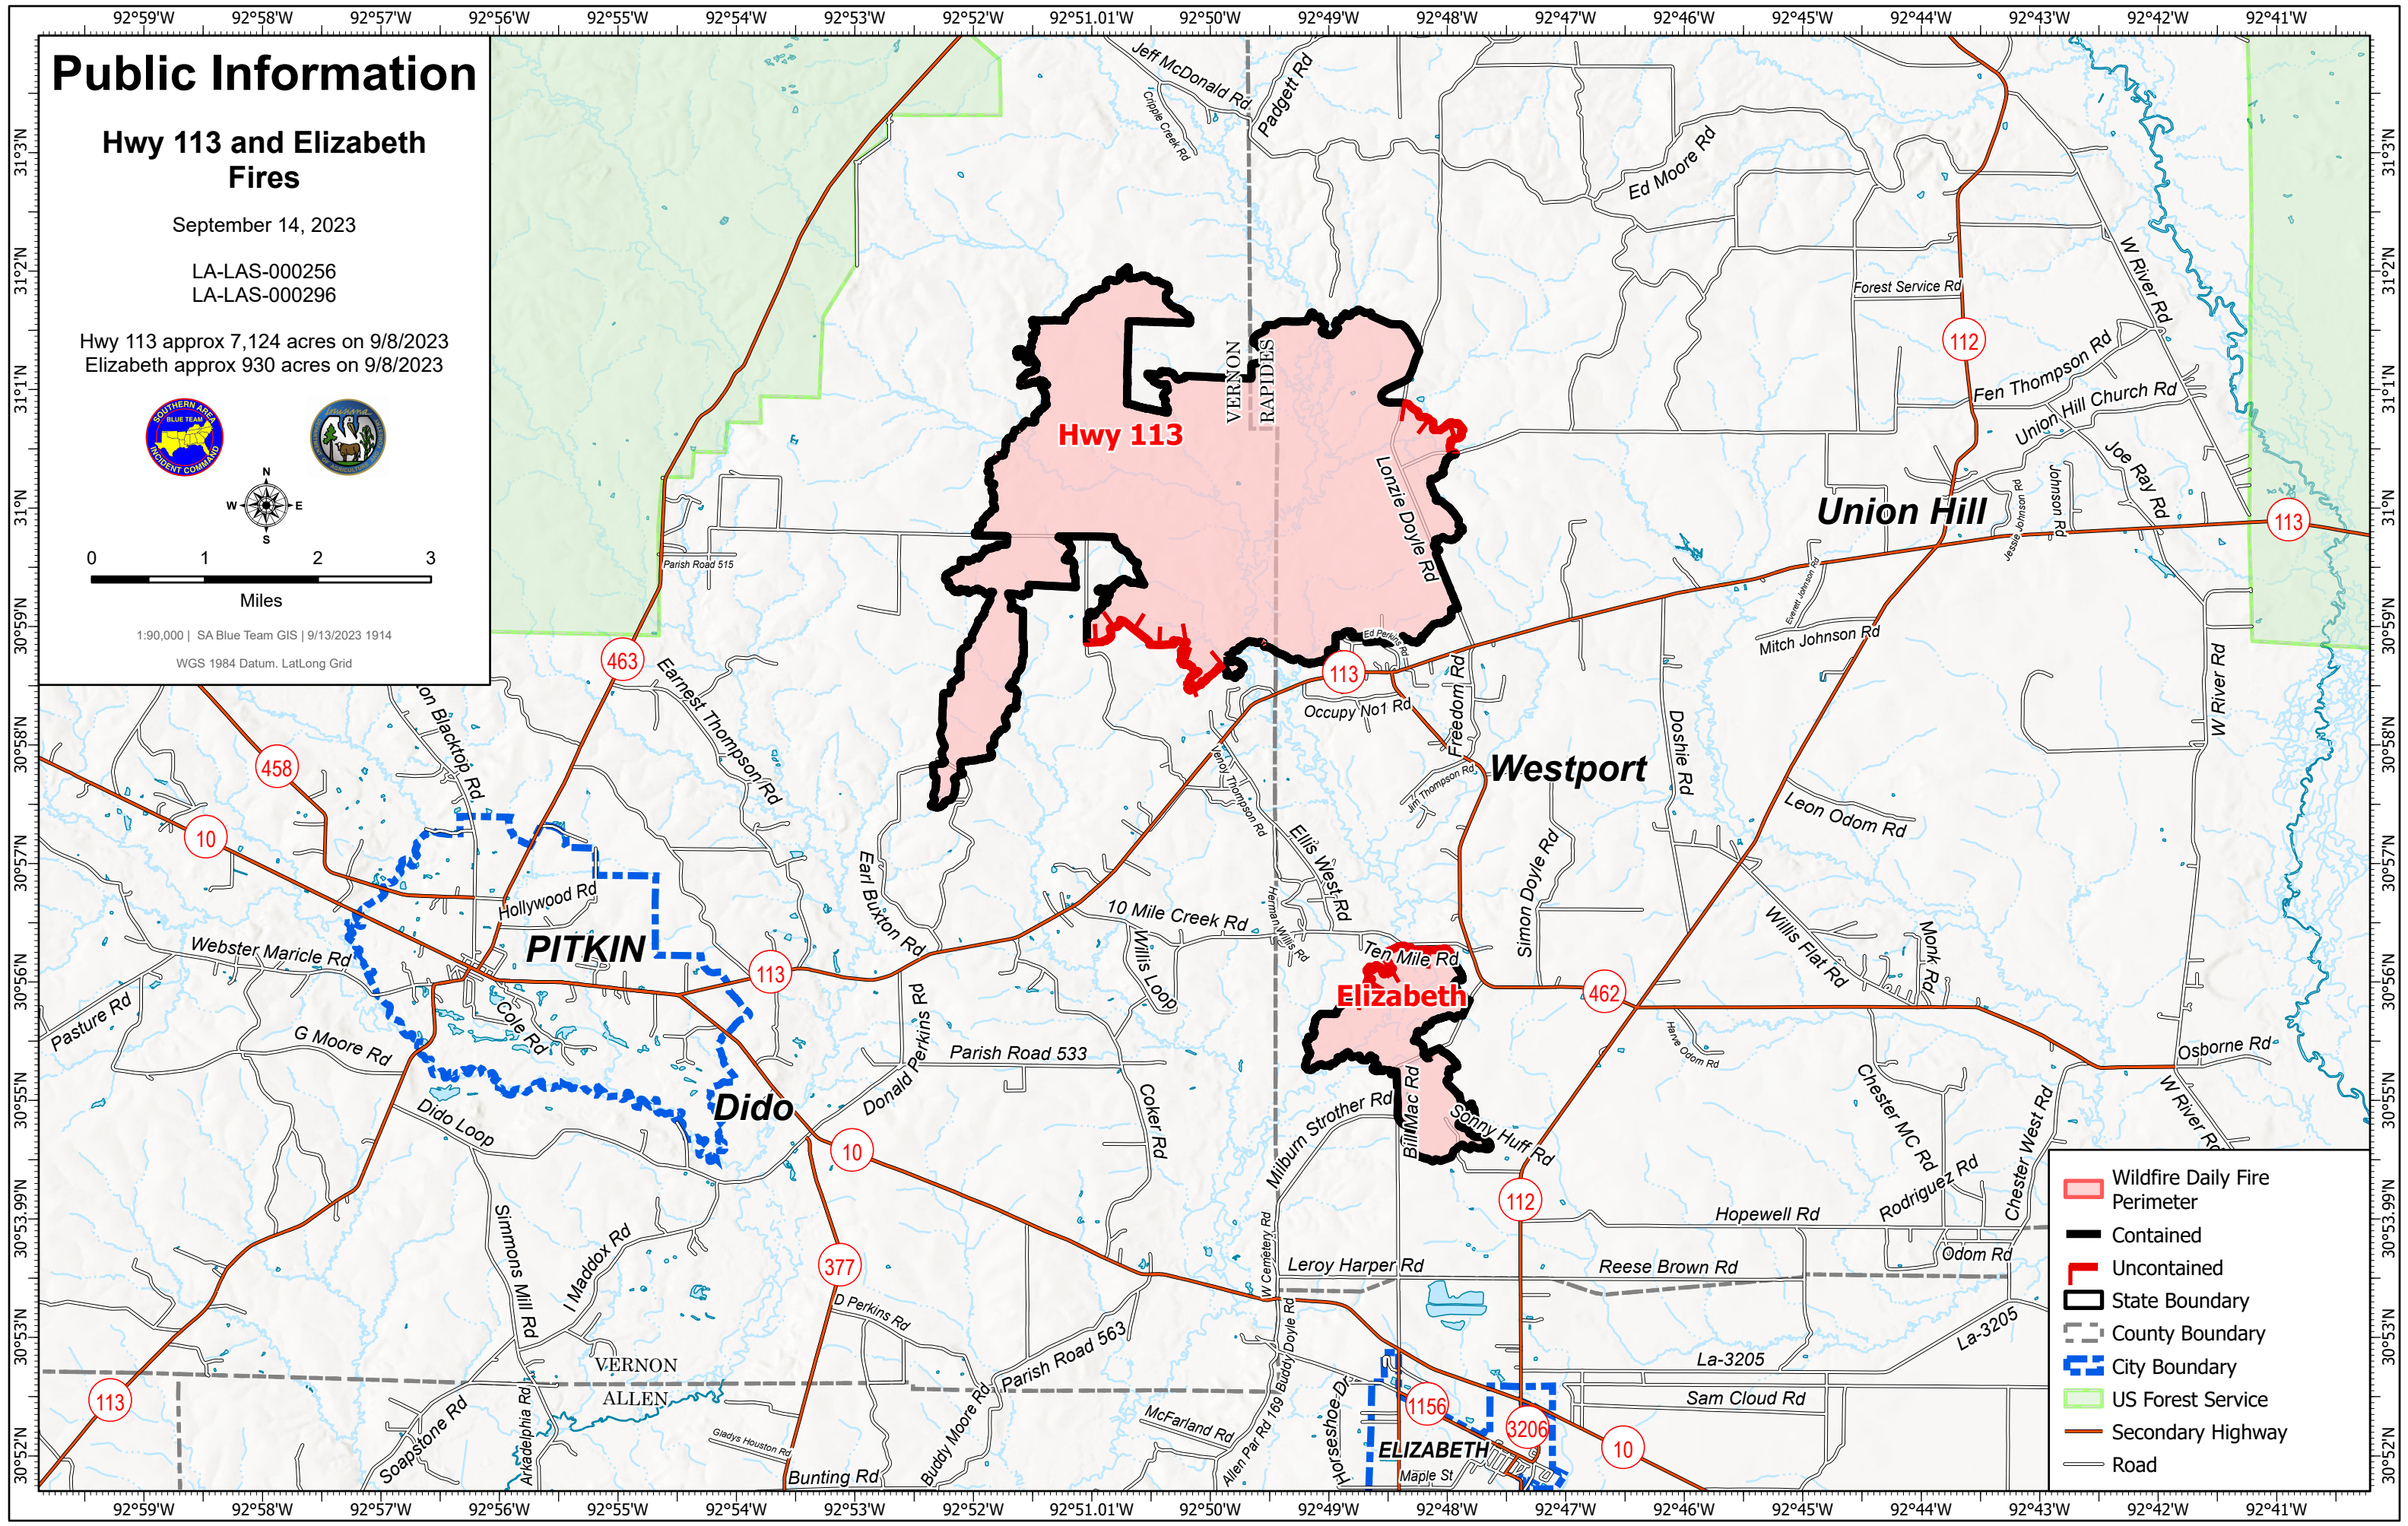

Public Information

Hwy 113 and Elizabeth Fires

September 14, 2023

LA-LAS-000256
LA-LAS-000296

Hwy 113 approx 7,124 acres on 9/8/2023
Elizabeth approx 930 acres on 9/8/2023

1:90,000 | SA Blue Team GIS | 9/13/2023 1914
WGS 1984 Datum. LatLong Grid

- Wildfire Daily Fire Perimeter
- Contained
- Uncontained
- State Boundary
- County Boundary
- City Boundary
- US Forest Service
- Secondary Highway
- Road