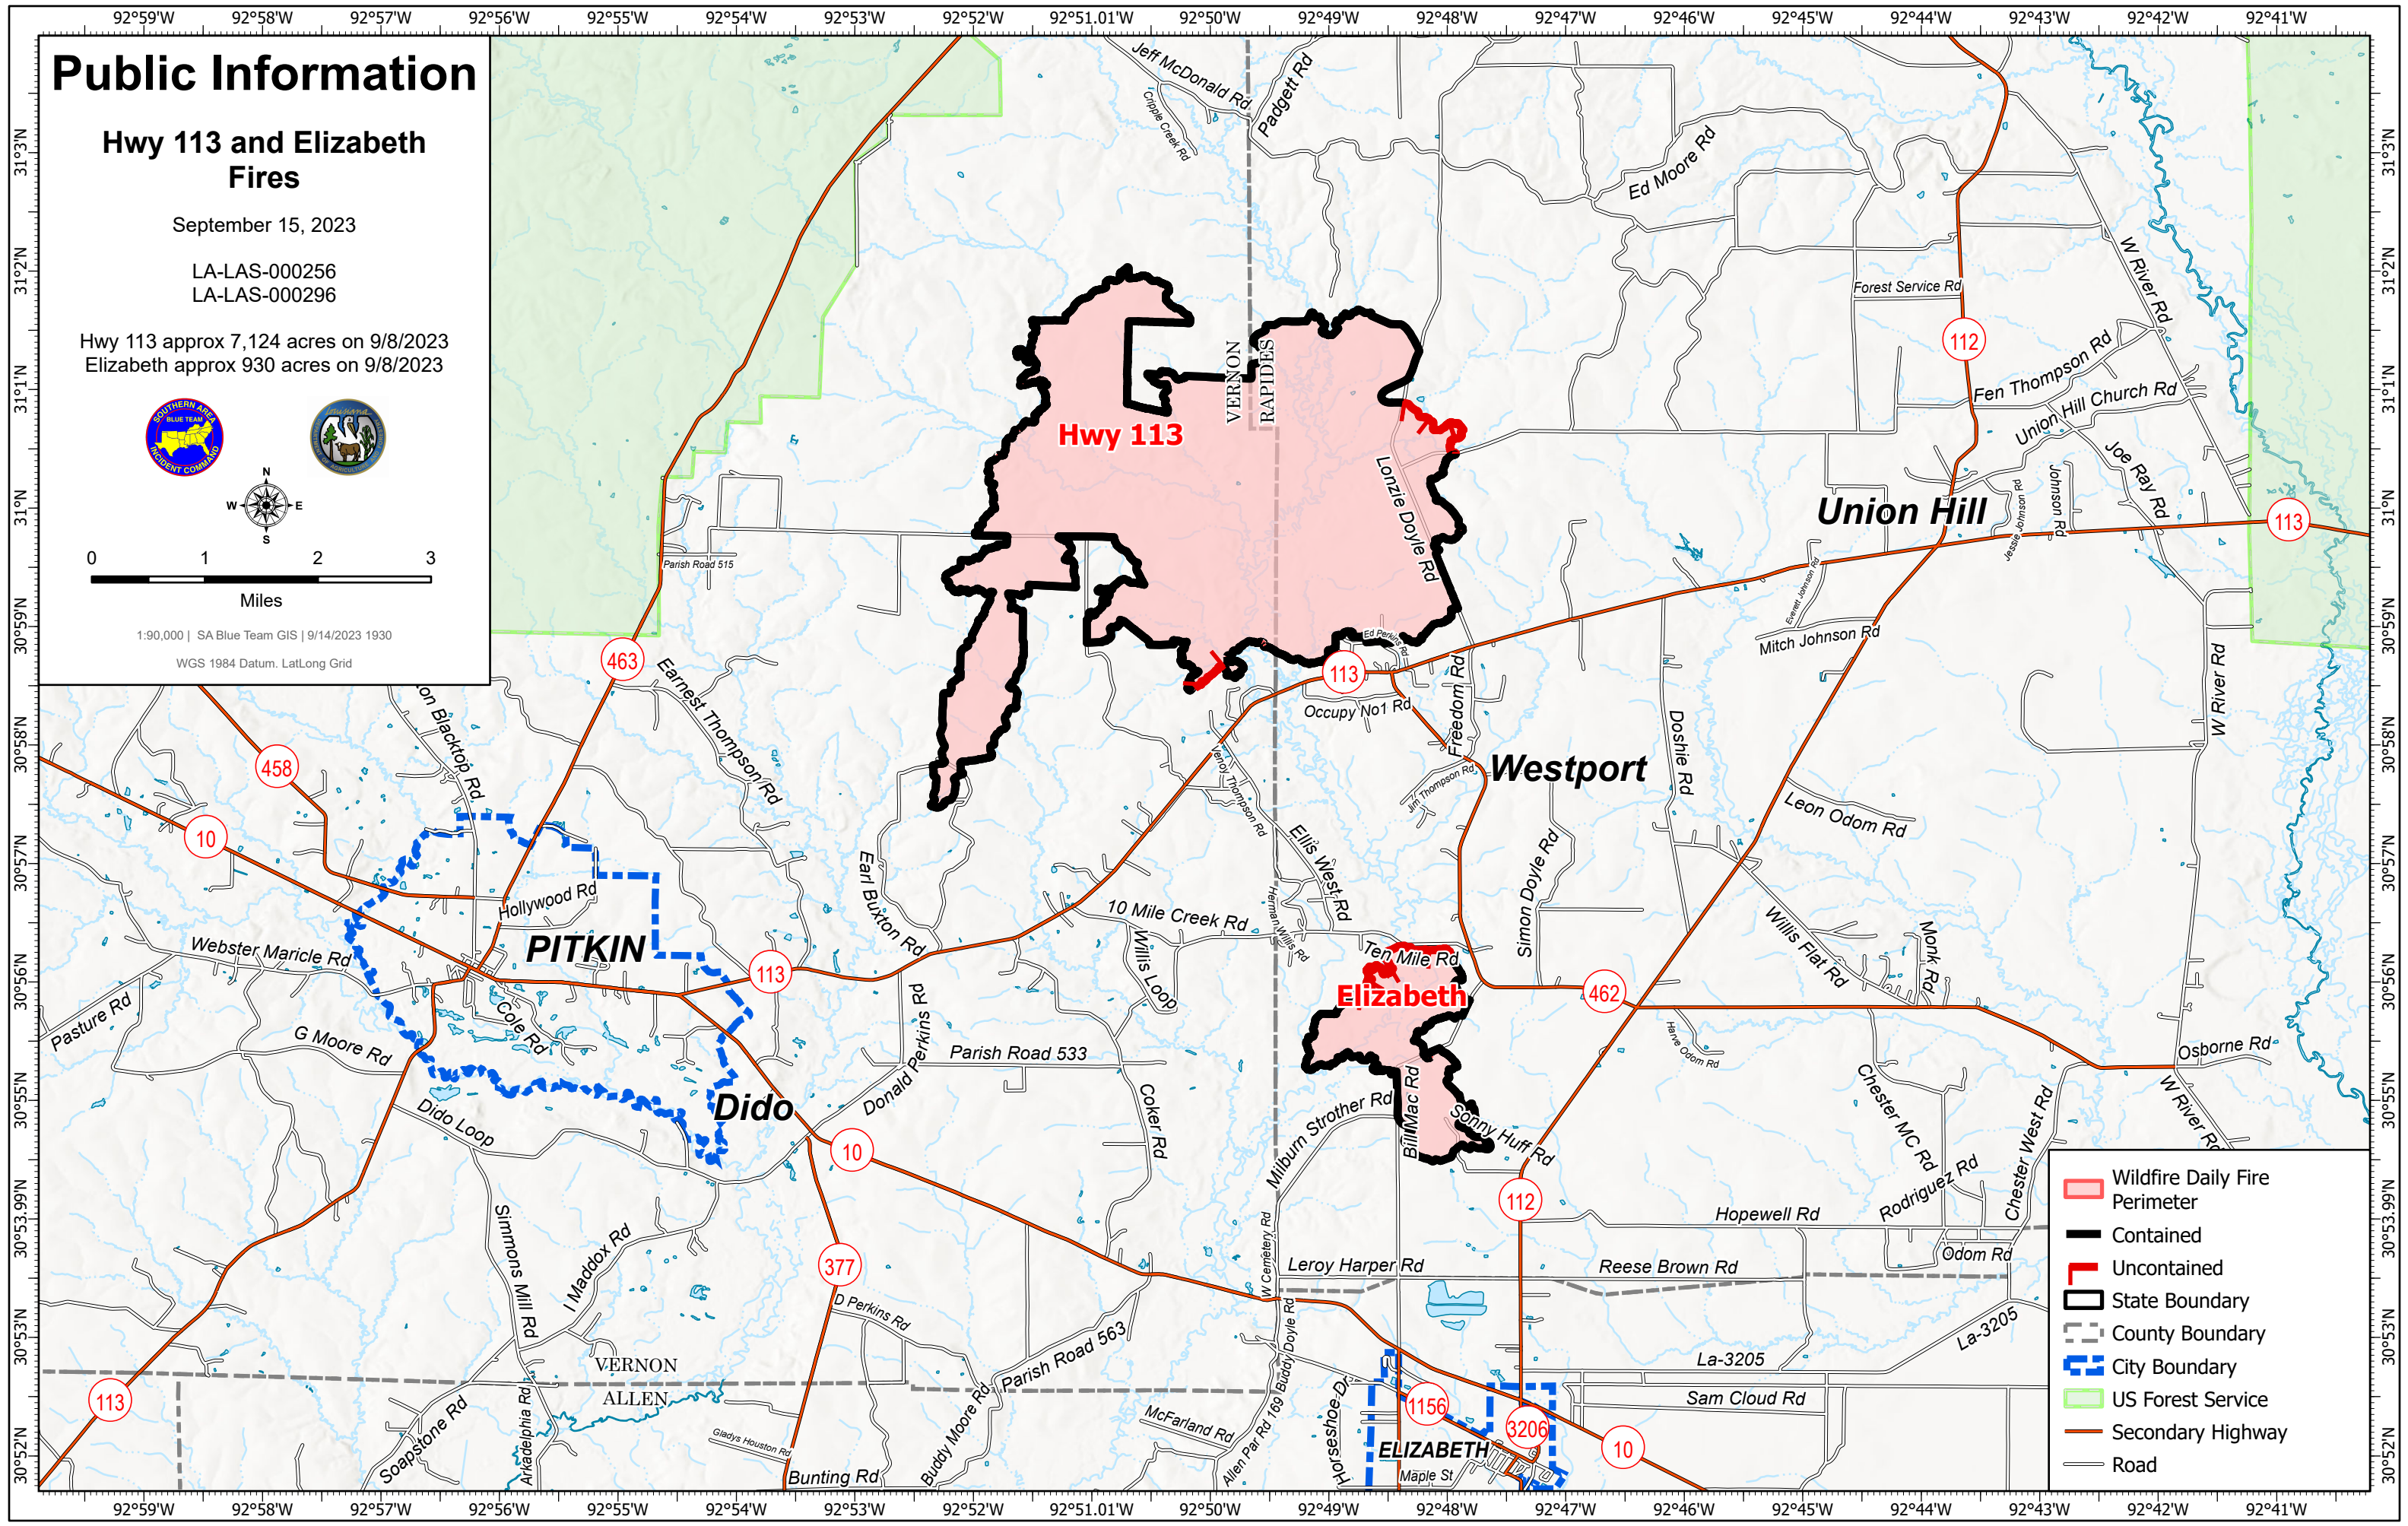

Public Information

Hwy 113 and Elizabeth Fires

September 15, 2023

LA-LAS-000256
LA-LAS-000296

Hwy 113 approx 7,124 acres on 9/8/2023
Elizabeth approx 930 acres on 9/8/2023

1:90,000 | SA Blue Team GIS | 9/14/2023 1930
WGS 1984 Datum. LatLong Grid

- Wildfire Daily Fire Perimeter
- Contained
- Uncontained
- State Boundary
- County Boundary
- City Boundary
- US Forest Service
- Secondary Highway
- Road