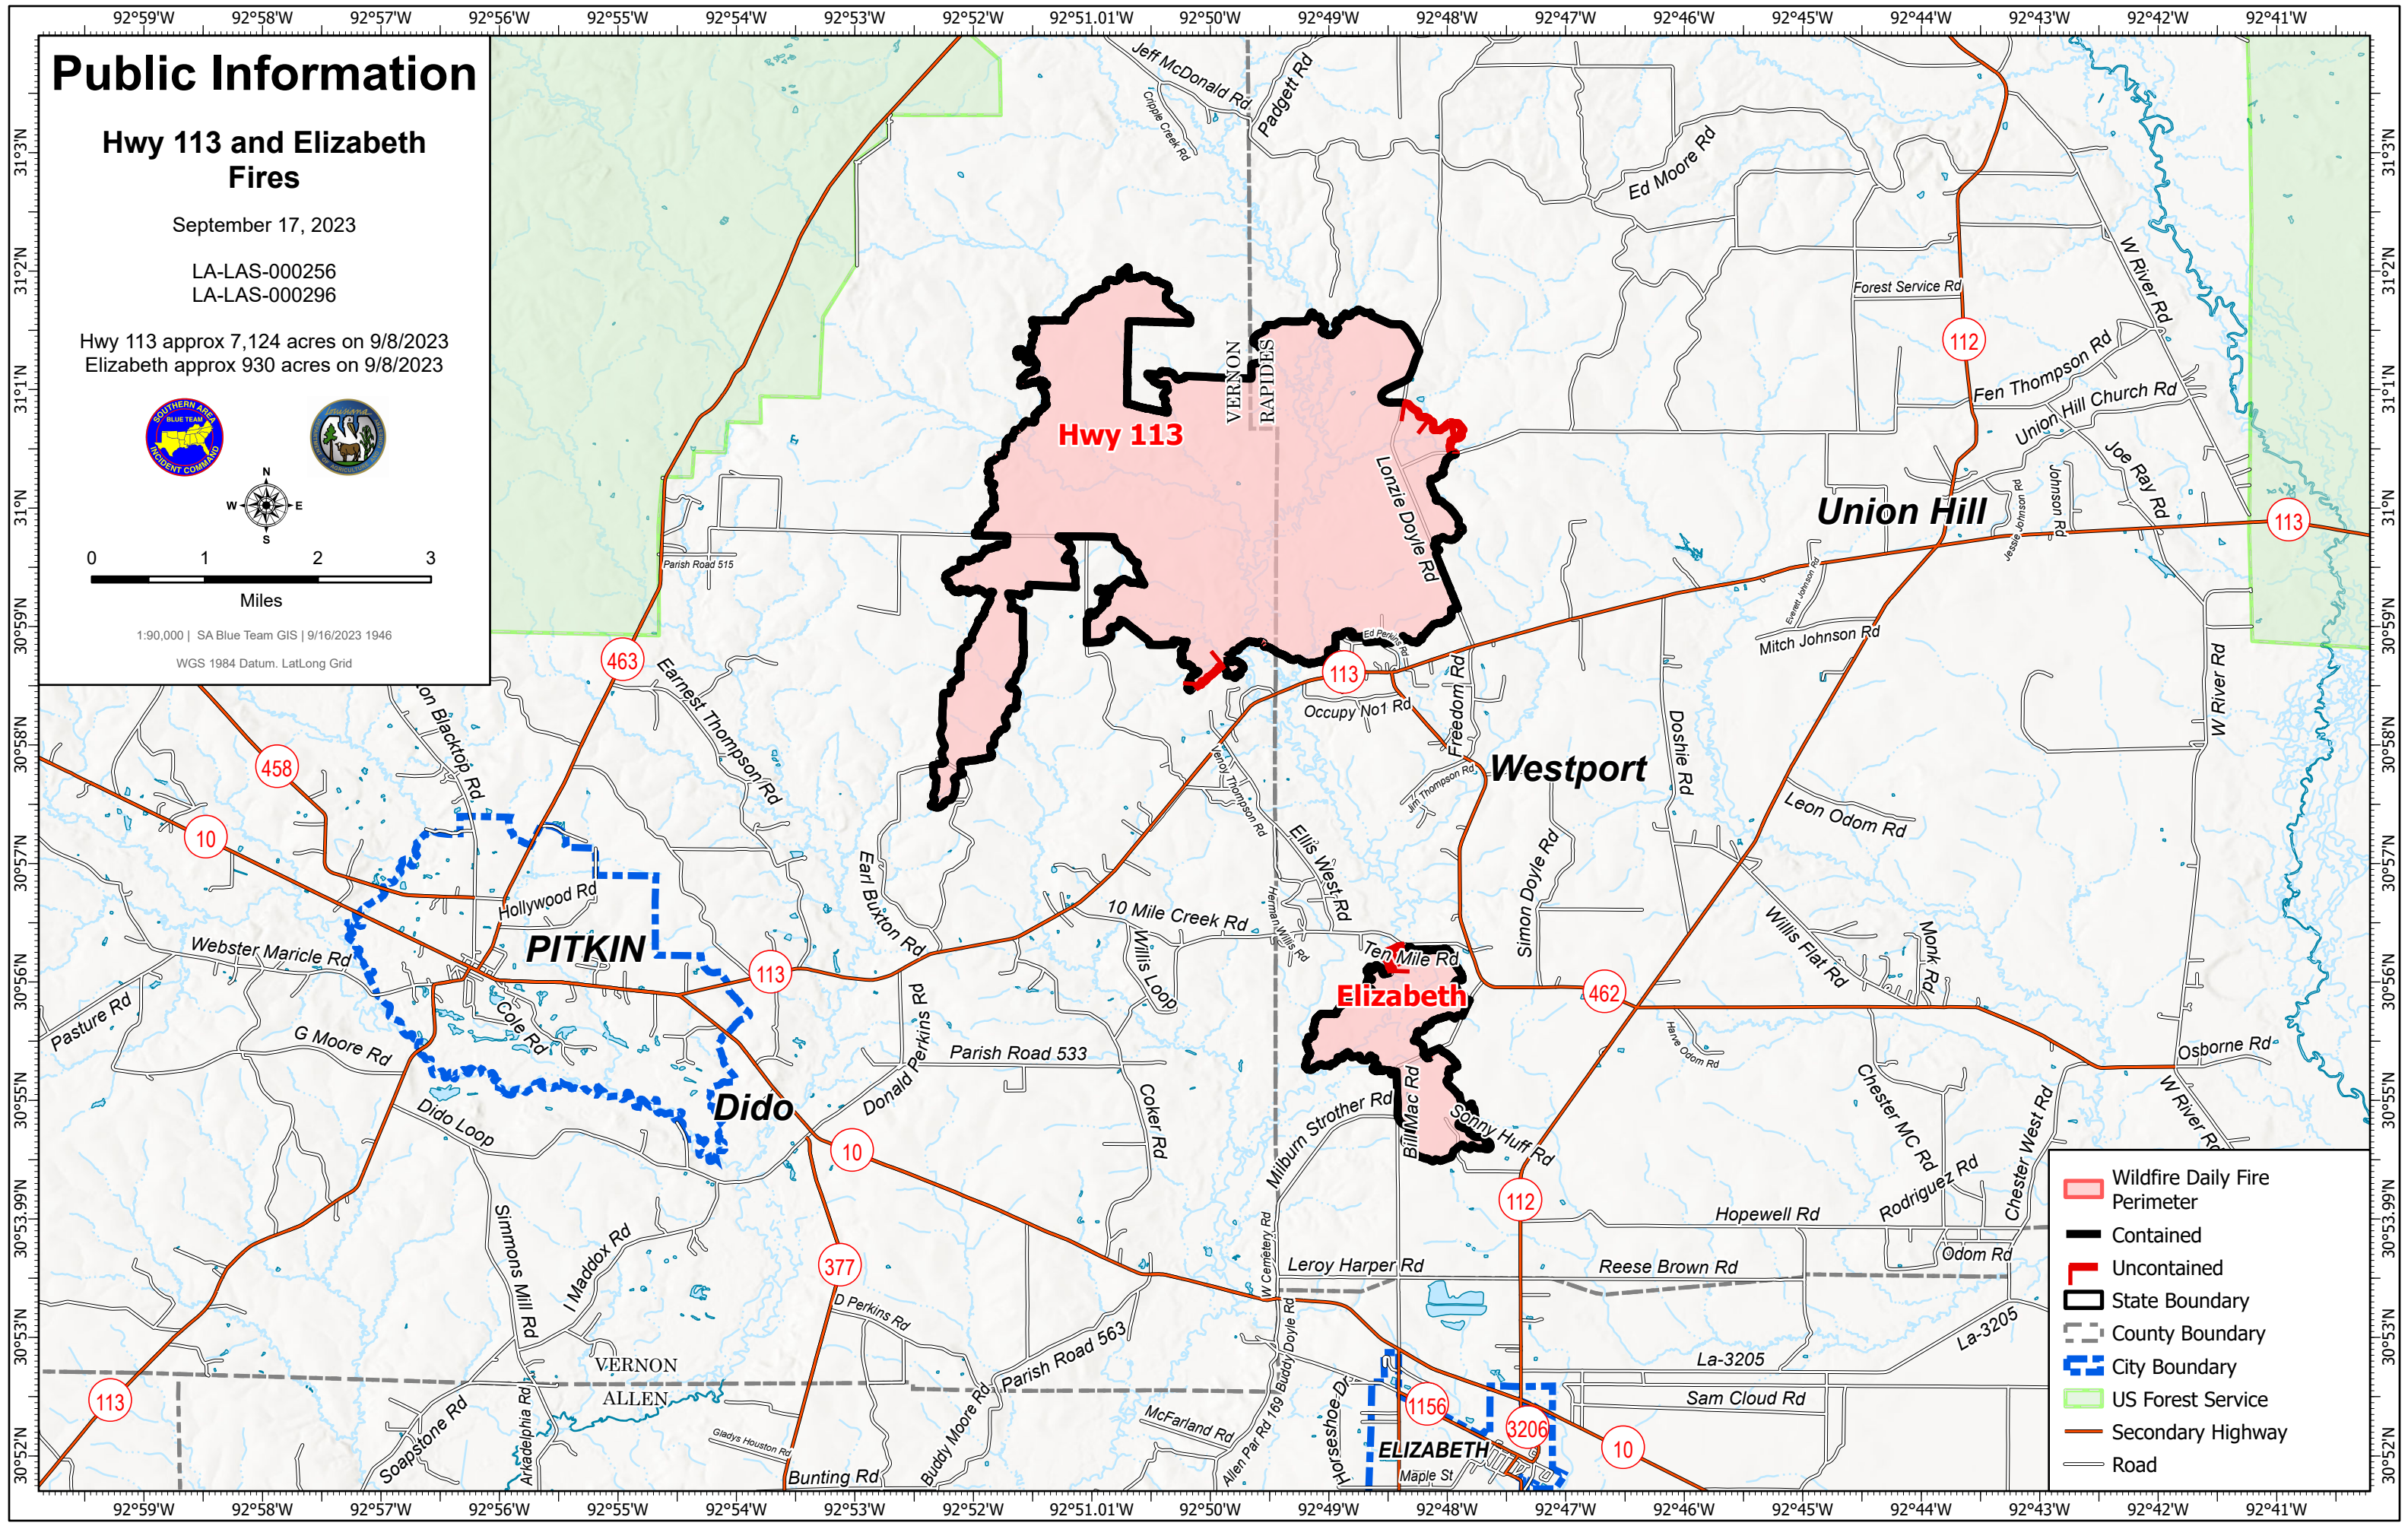

Public Information

Hwy 113 and Elizabeth Fires

September 17, 2023

LA-LAS-000256
LA-LAS-000296

Hwy 113 approx 7,124 acres on 9/8/2023
Elizabeth approx 930 acres on 9/8/2023

1:90,000 | SA Blue Team GIS | 9/16/2023 1946
WGS 1984 Datum. LatLong Grid

- Wildfire Daily Fire Perimeter
- Contained
- Uncontained
- State Boundary
- County Boundary
- City Boundary
- US Forest Service
- Secondary Highway
- Road