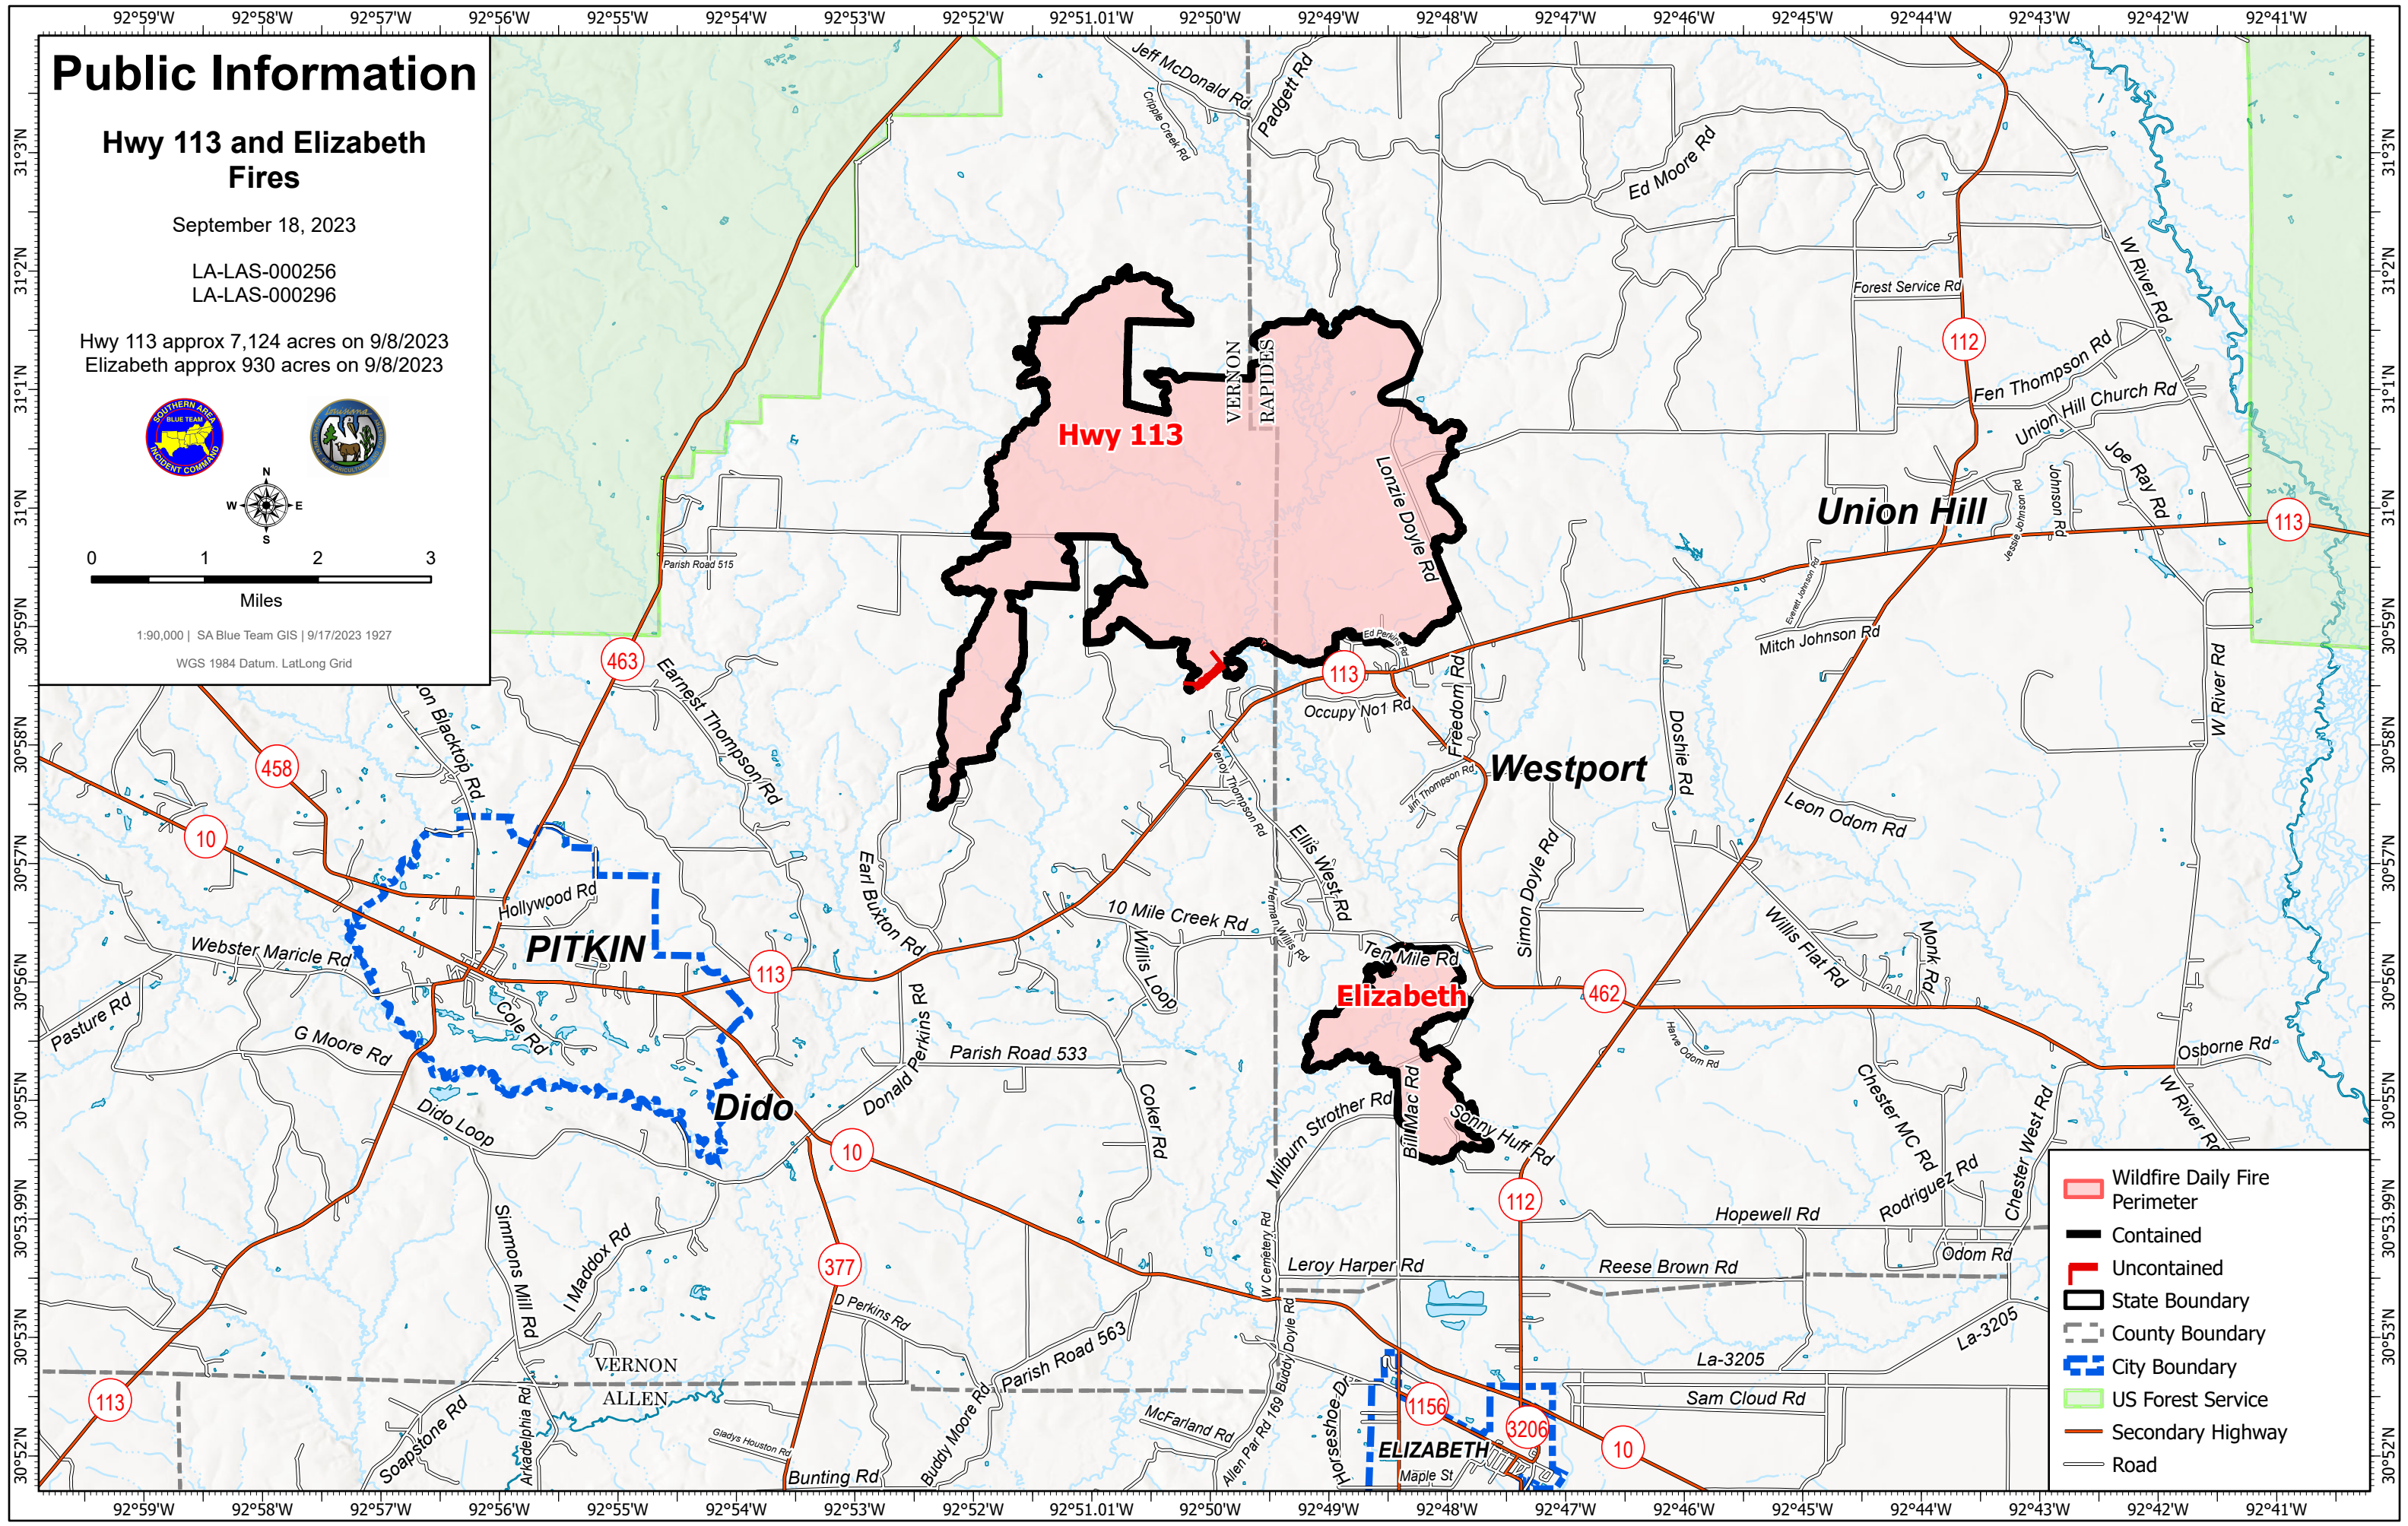

## Hwy 113 and Elizabeth Fires

September 18, 2023

LA-LAS-000256  
LA-LAS-000296

Hwy 113 approx 7,124 acres on 9/8/2023  
Elizabeth approx 930 acres on 9/8/2023

1:90,000 | SA Blue Team GIS | 9/17/2023 1927  
WGS 1984 Datum. LatLong Grid

- Wildfire Daily Fire Perimeter
- Contained
- Uncontained
- State Boundary
- County Boundary
- City Boundary
- US Forest Service
- Secondary Highway
- Road