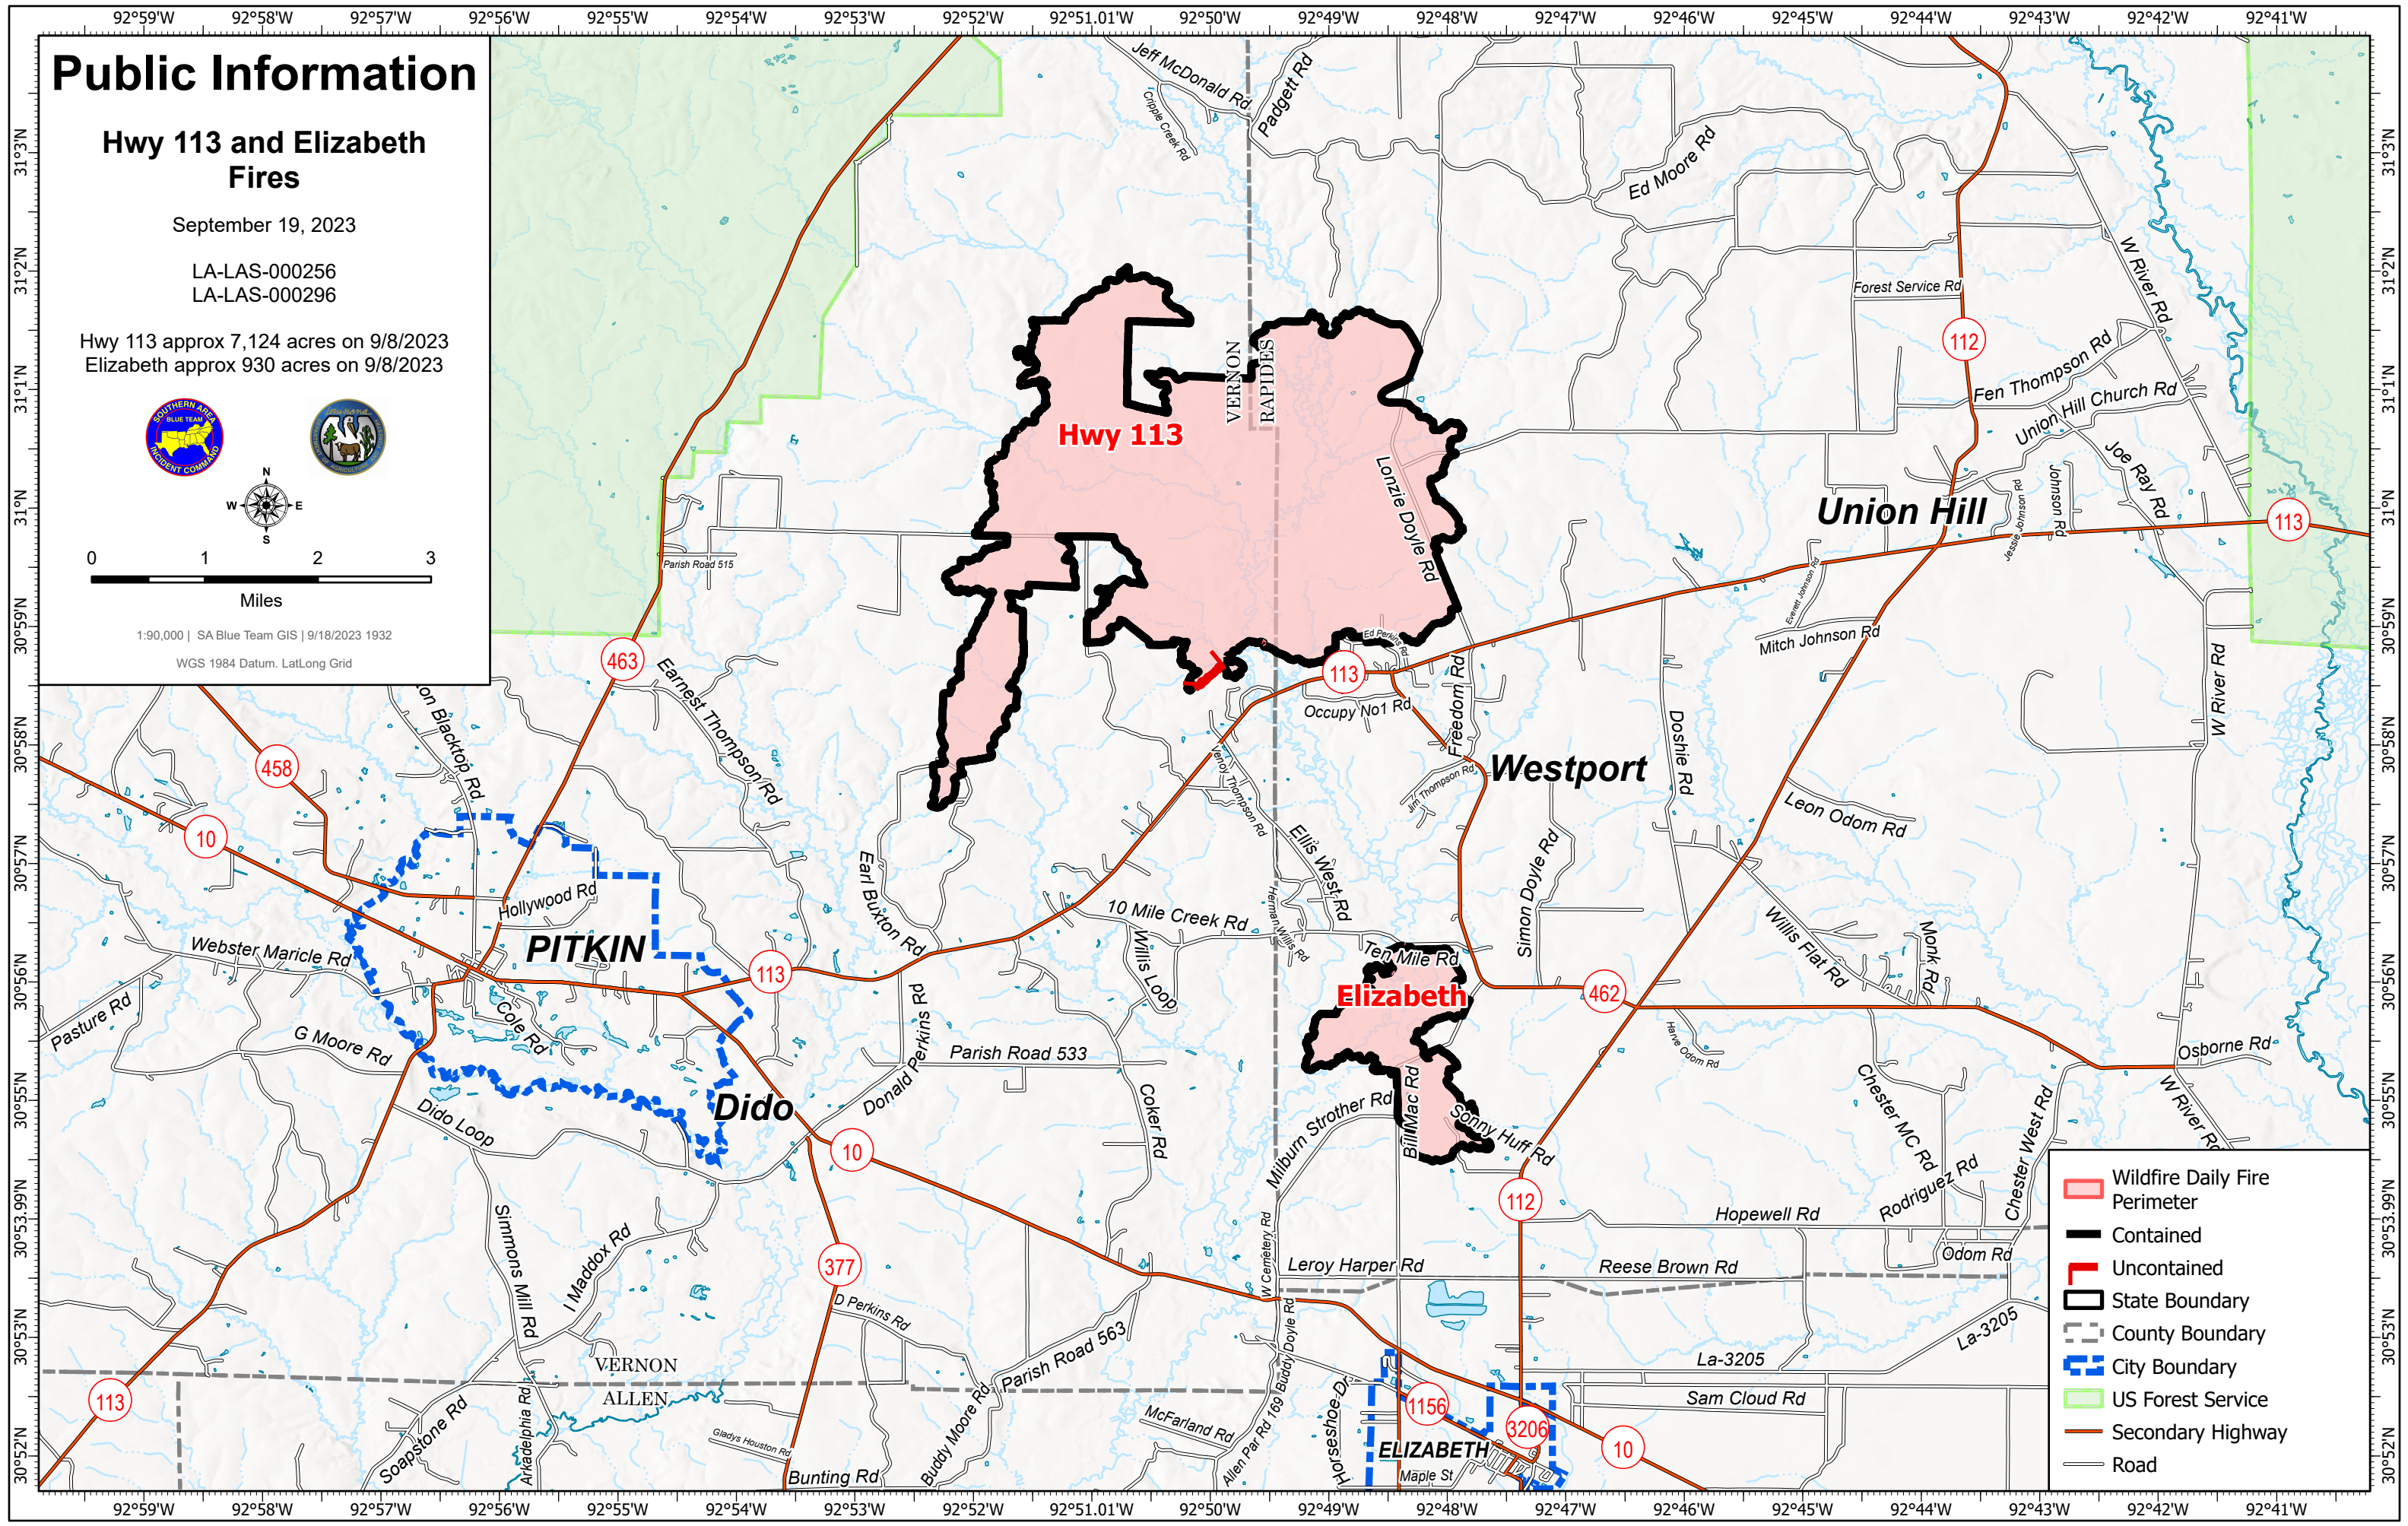

Public Information

Hwy 113 and Elizabeth Fires

September 19, 2023

LA-LAS-000256
LA-LAS-000296

Hwy 113 approx 7,124 acres on 9/8/2023
Elizabeth approx 930 acres on 9/8/2023

1:90,000 | SA Blue Team GIS | 9/18/2023 1932

WGS 1984 Datum. LatLong Grid

- Wildfire Daily Fire Perimeter
- Contained
- Uncontained
- State Boundary
- County Boundary
- City Boundary
- US Forest Service
- Secondary Highway
- Road