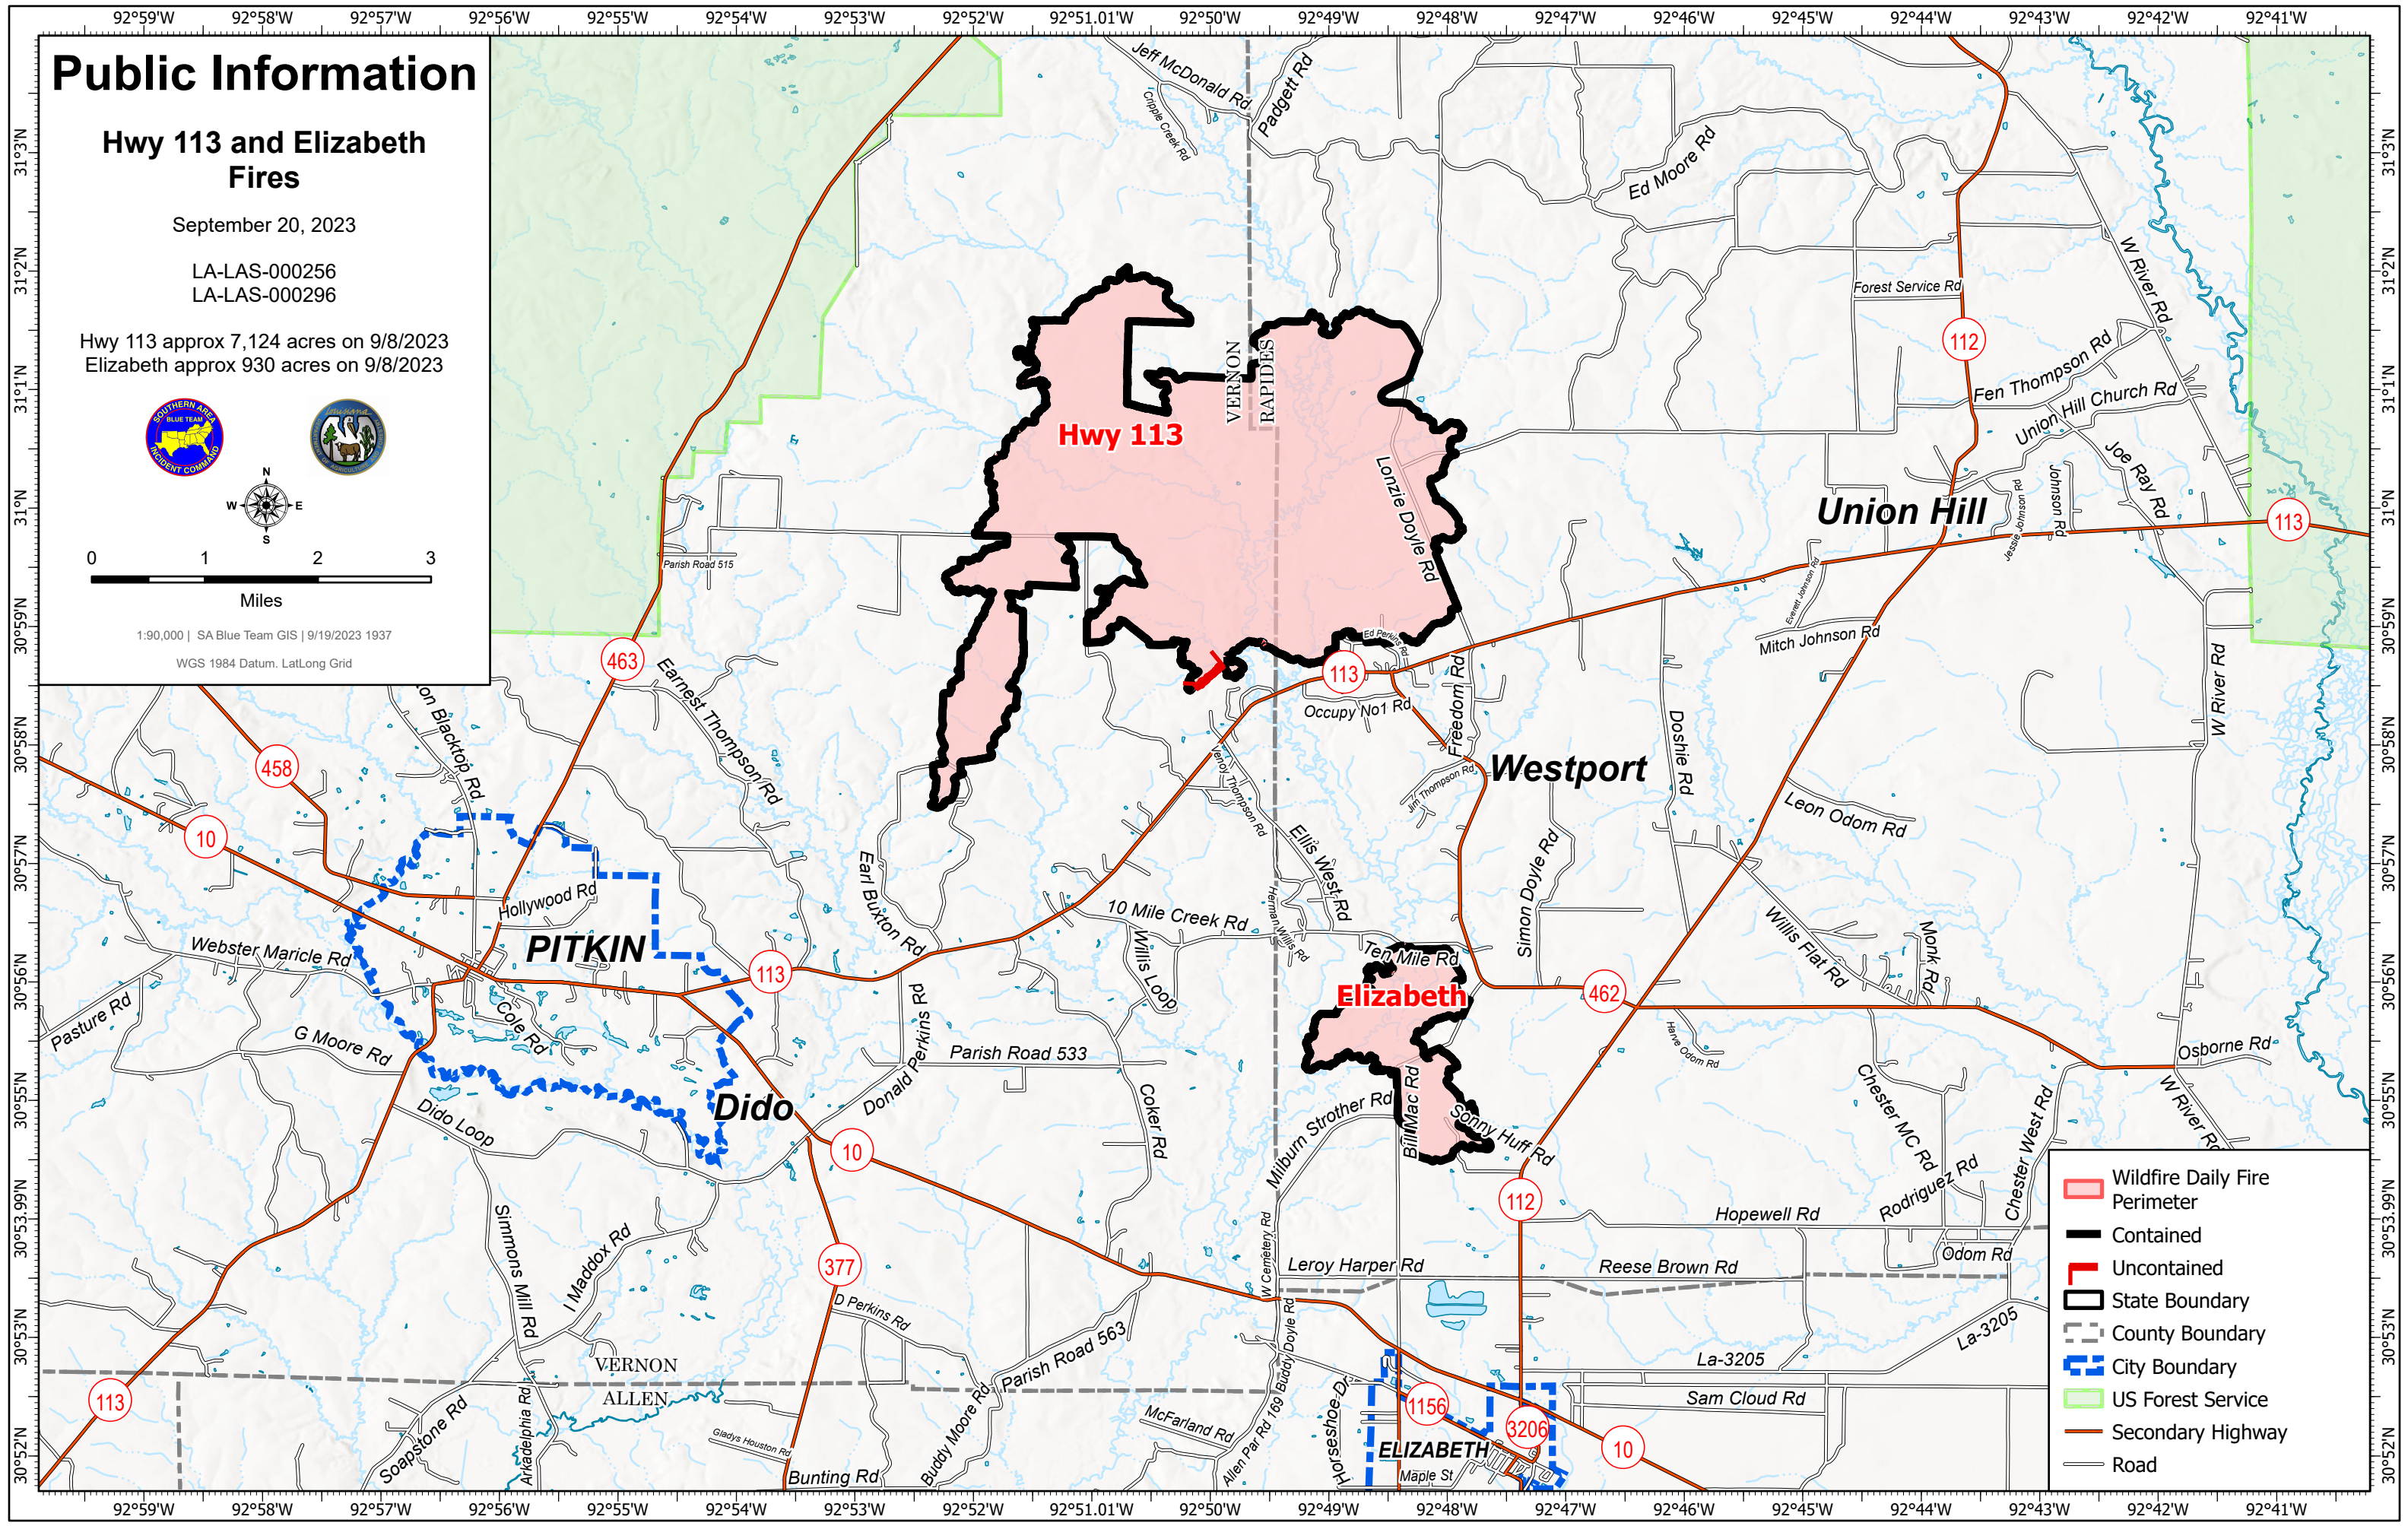

Public Information

Hwy 113 and Elizabeth Fires

September 20, 2023

LA-LAS-000256
LA-LAS-000296

Hwy 113 approx 7,124 acres on 9/8/2023
Elizabeth approx 930 acres on 9/8/2023

1:90,000 | SA Blue Team GIS | 9/19/2023 1937
WGS 1984 Datum. LatLong Grid

- Wildfire Daily Fire Perimeter
- Contained
- Uncontained
- State Boundary
- County Boundary
- City Boundary
- US Forest Service
- Secondary Highway
- Road