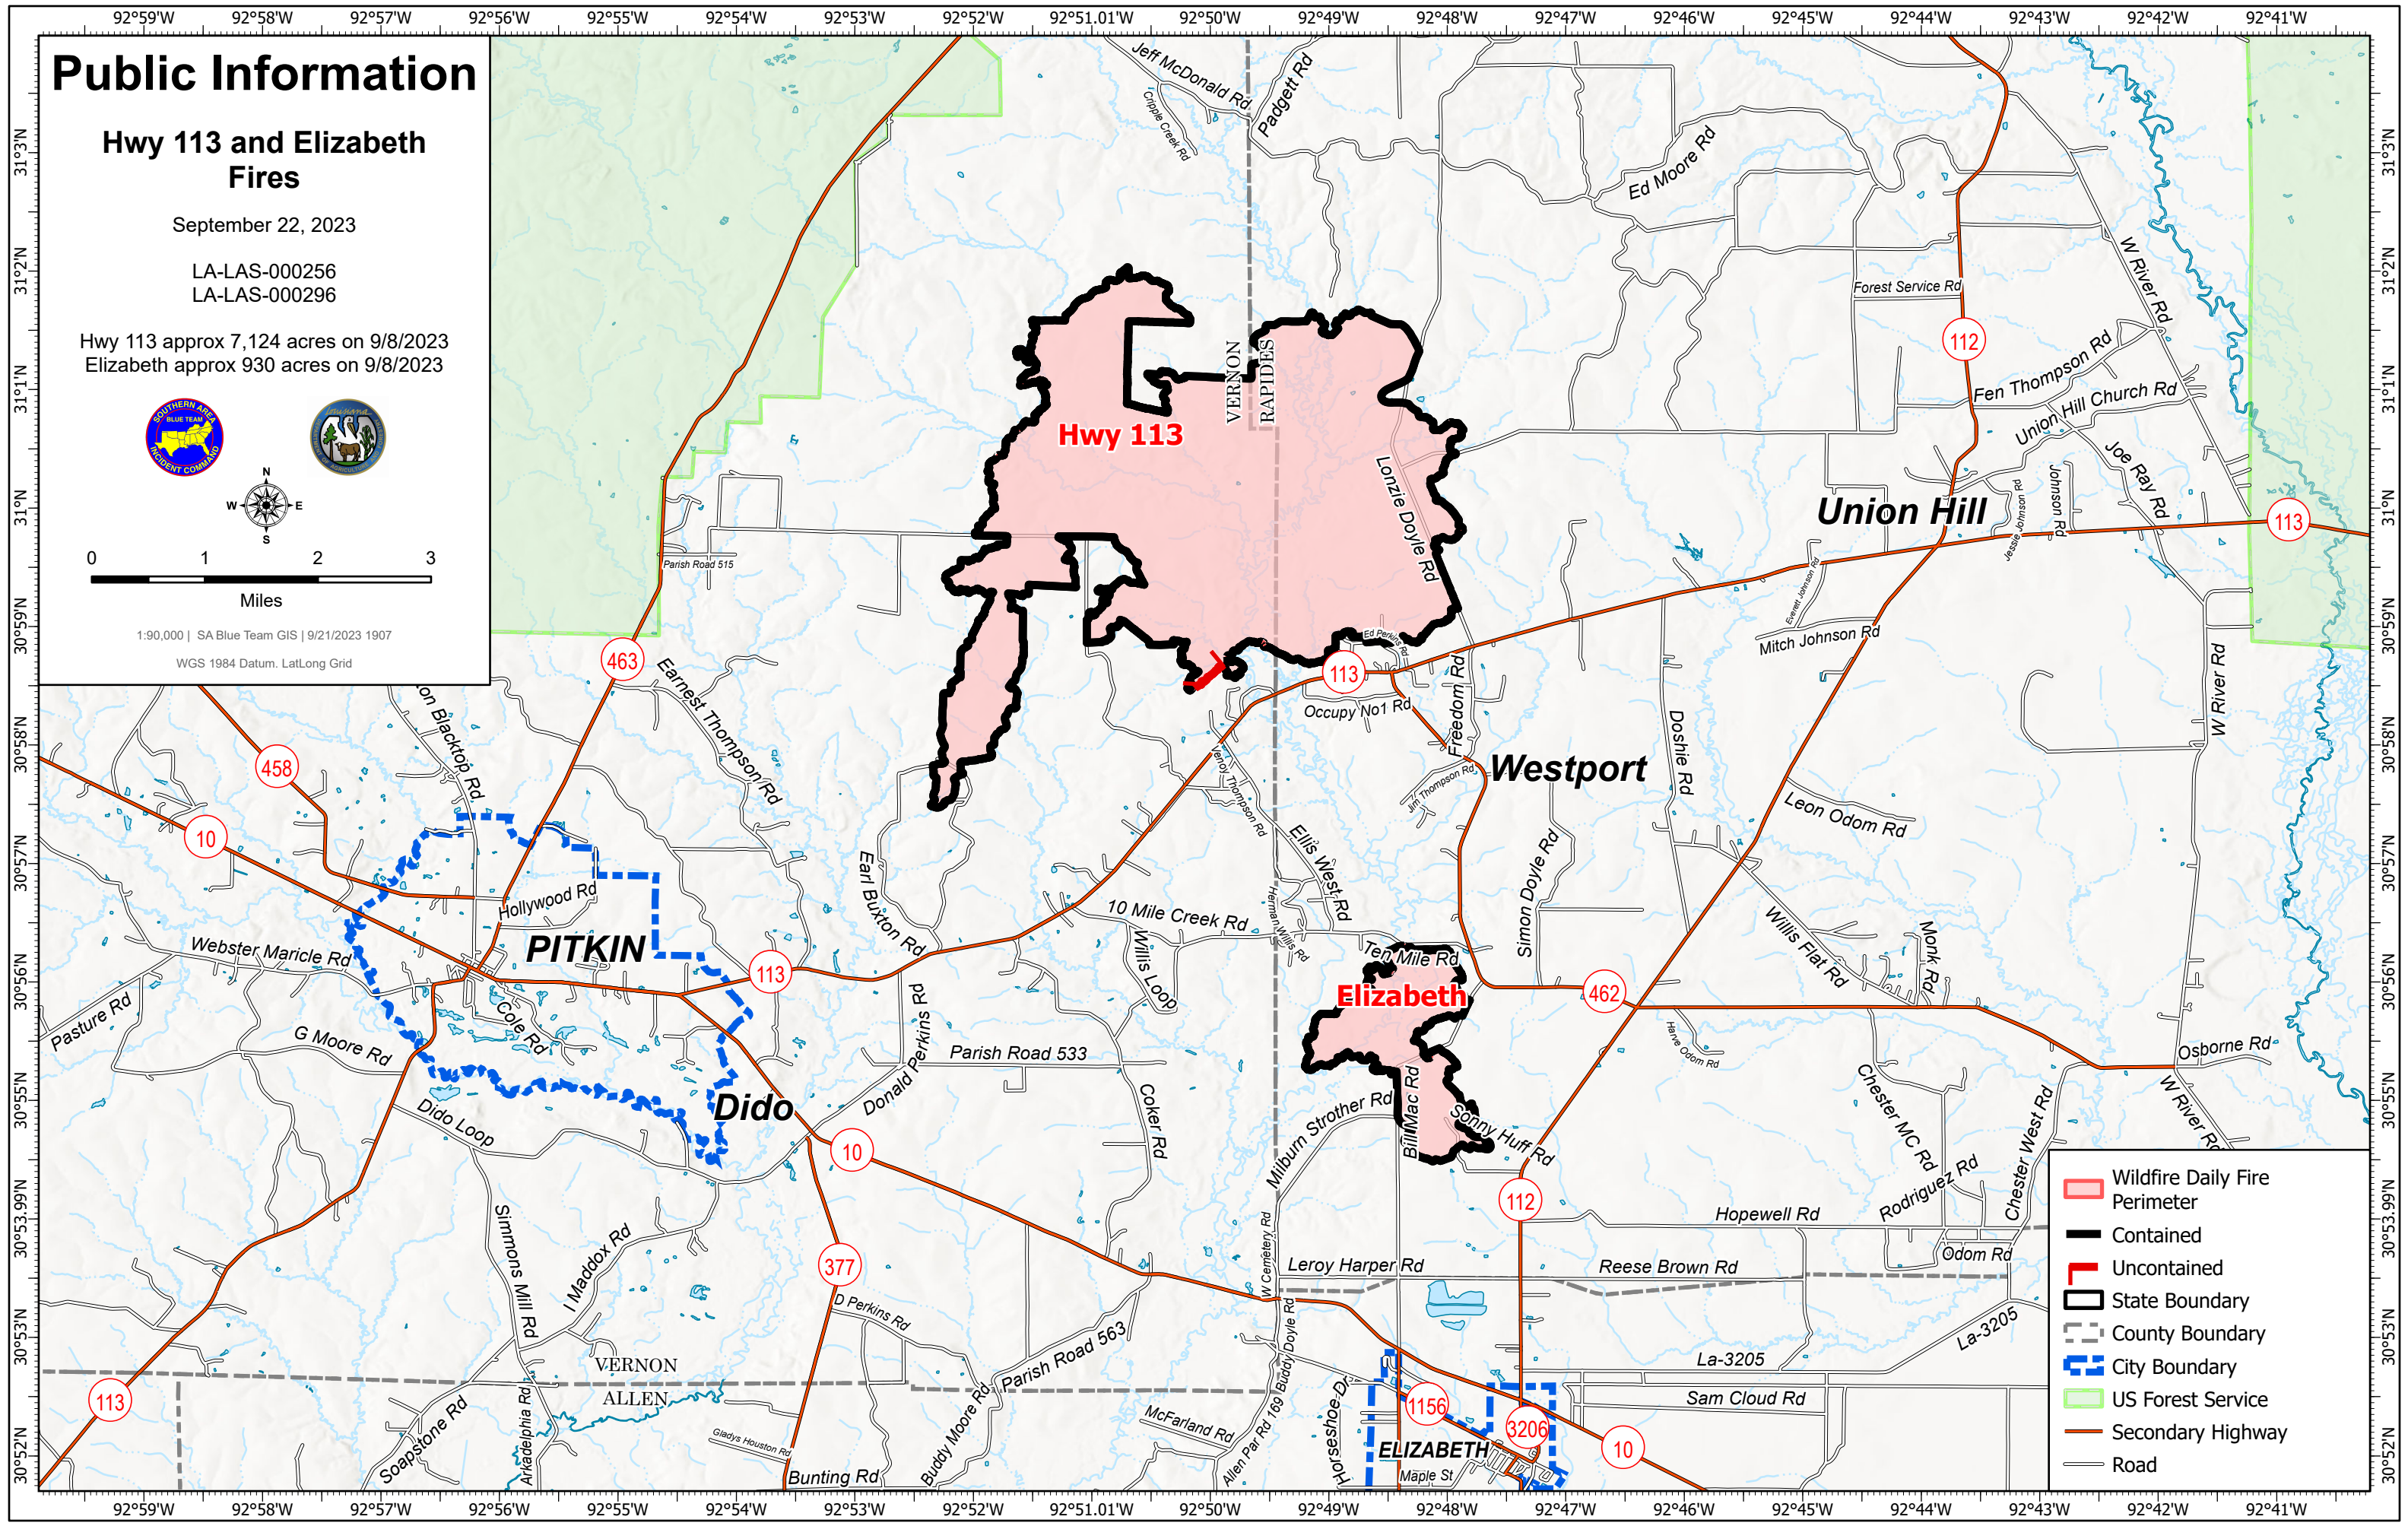

## Hwy 113 and Elizabeth Fires

September 22, 2023

LA-LAS-000256  
LA-LAS-000296

Hwy 113 approx 7,124 acres on 9/8/2023  
Elizabeth approx 930 acres on 9/8/2023

1:90,000 | SA Blue Team GIS | 9/21/2023 1907  
WGS 1984 Datum. LatLong Grid

- Wildfire Daily Fire Perimeter
- Contained
- Uncontained
- State Boundary
- County Boundary
- City Boundary
- US Forest Service
- Secondary Highway
- Road