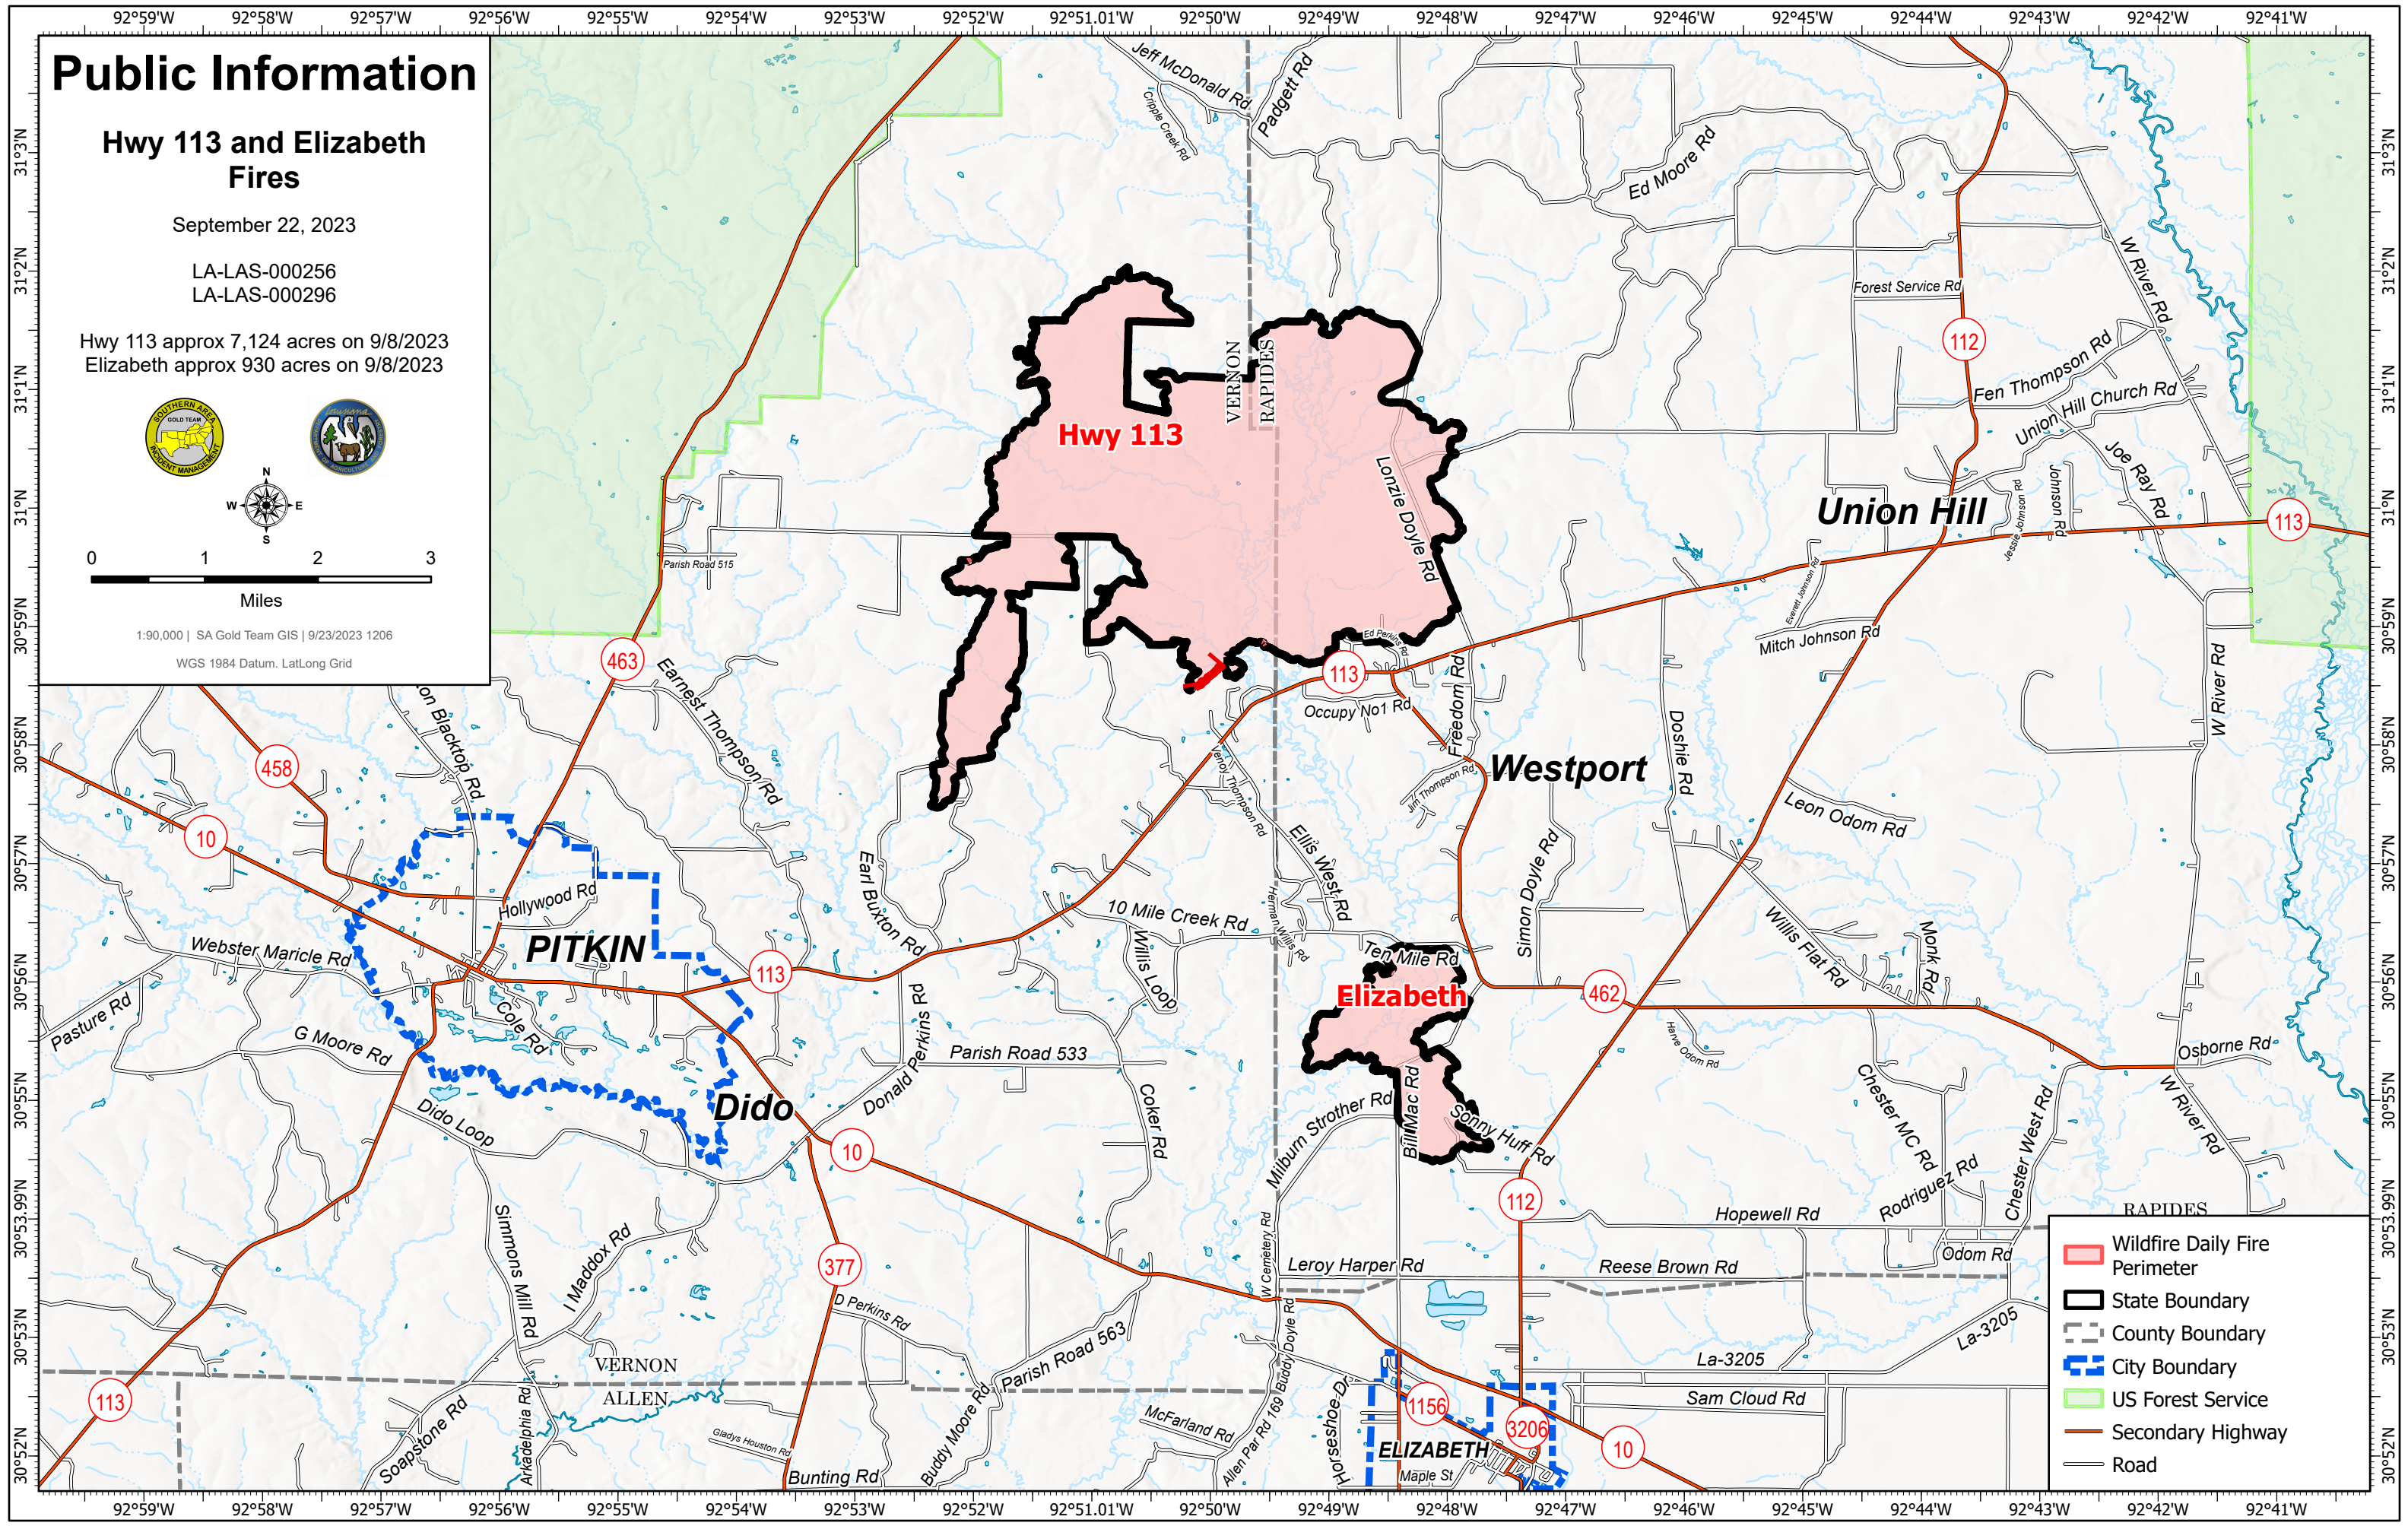

Public Information

Hwy 113 and Elizabeth Fires

September 22, 2023

LA-LAS-000256
LA-LAS-000296

Hwy 113 approx 7,124 acres on 9/8/2023
Elizabeth approx 930 acres on 9/8/2023

1:90,000 | SA Gold Team GIS | 9/23/2023 1206

WGS 1984 Datum. LatLong Grid

- Wildfire Daily Fire Perimeter
- State Boundary
- County Boundary
- City Boundary
- US Forest Service
- Secondary Highway
- Road