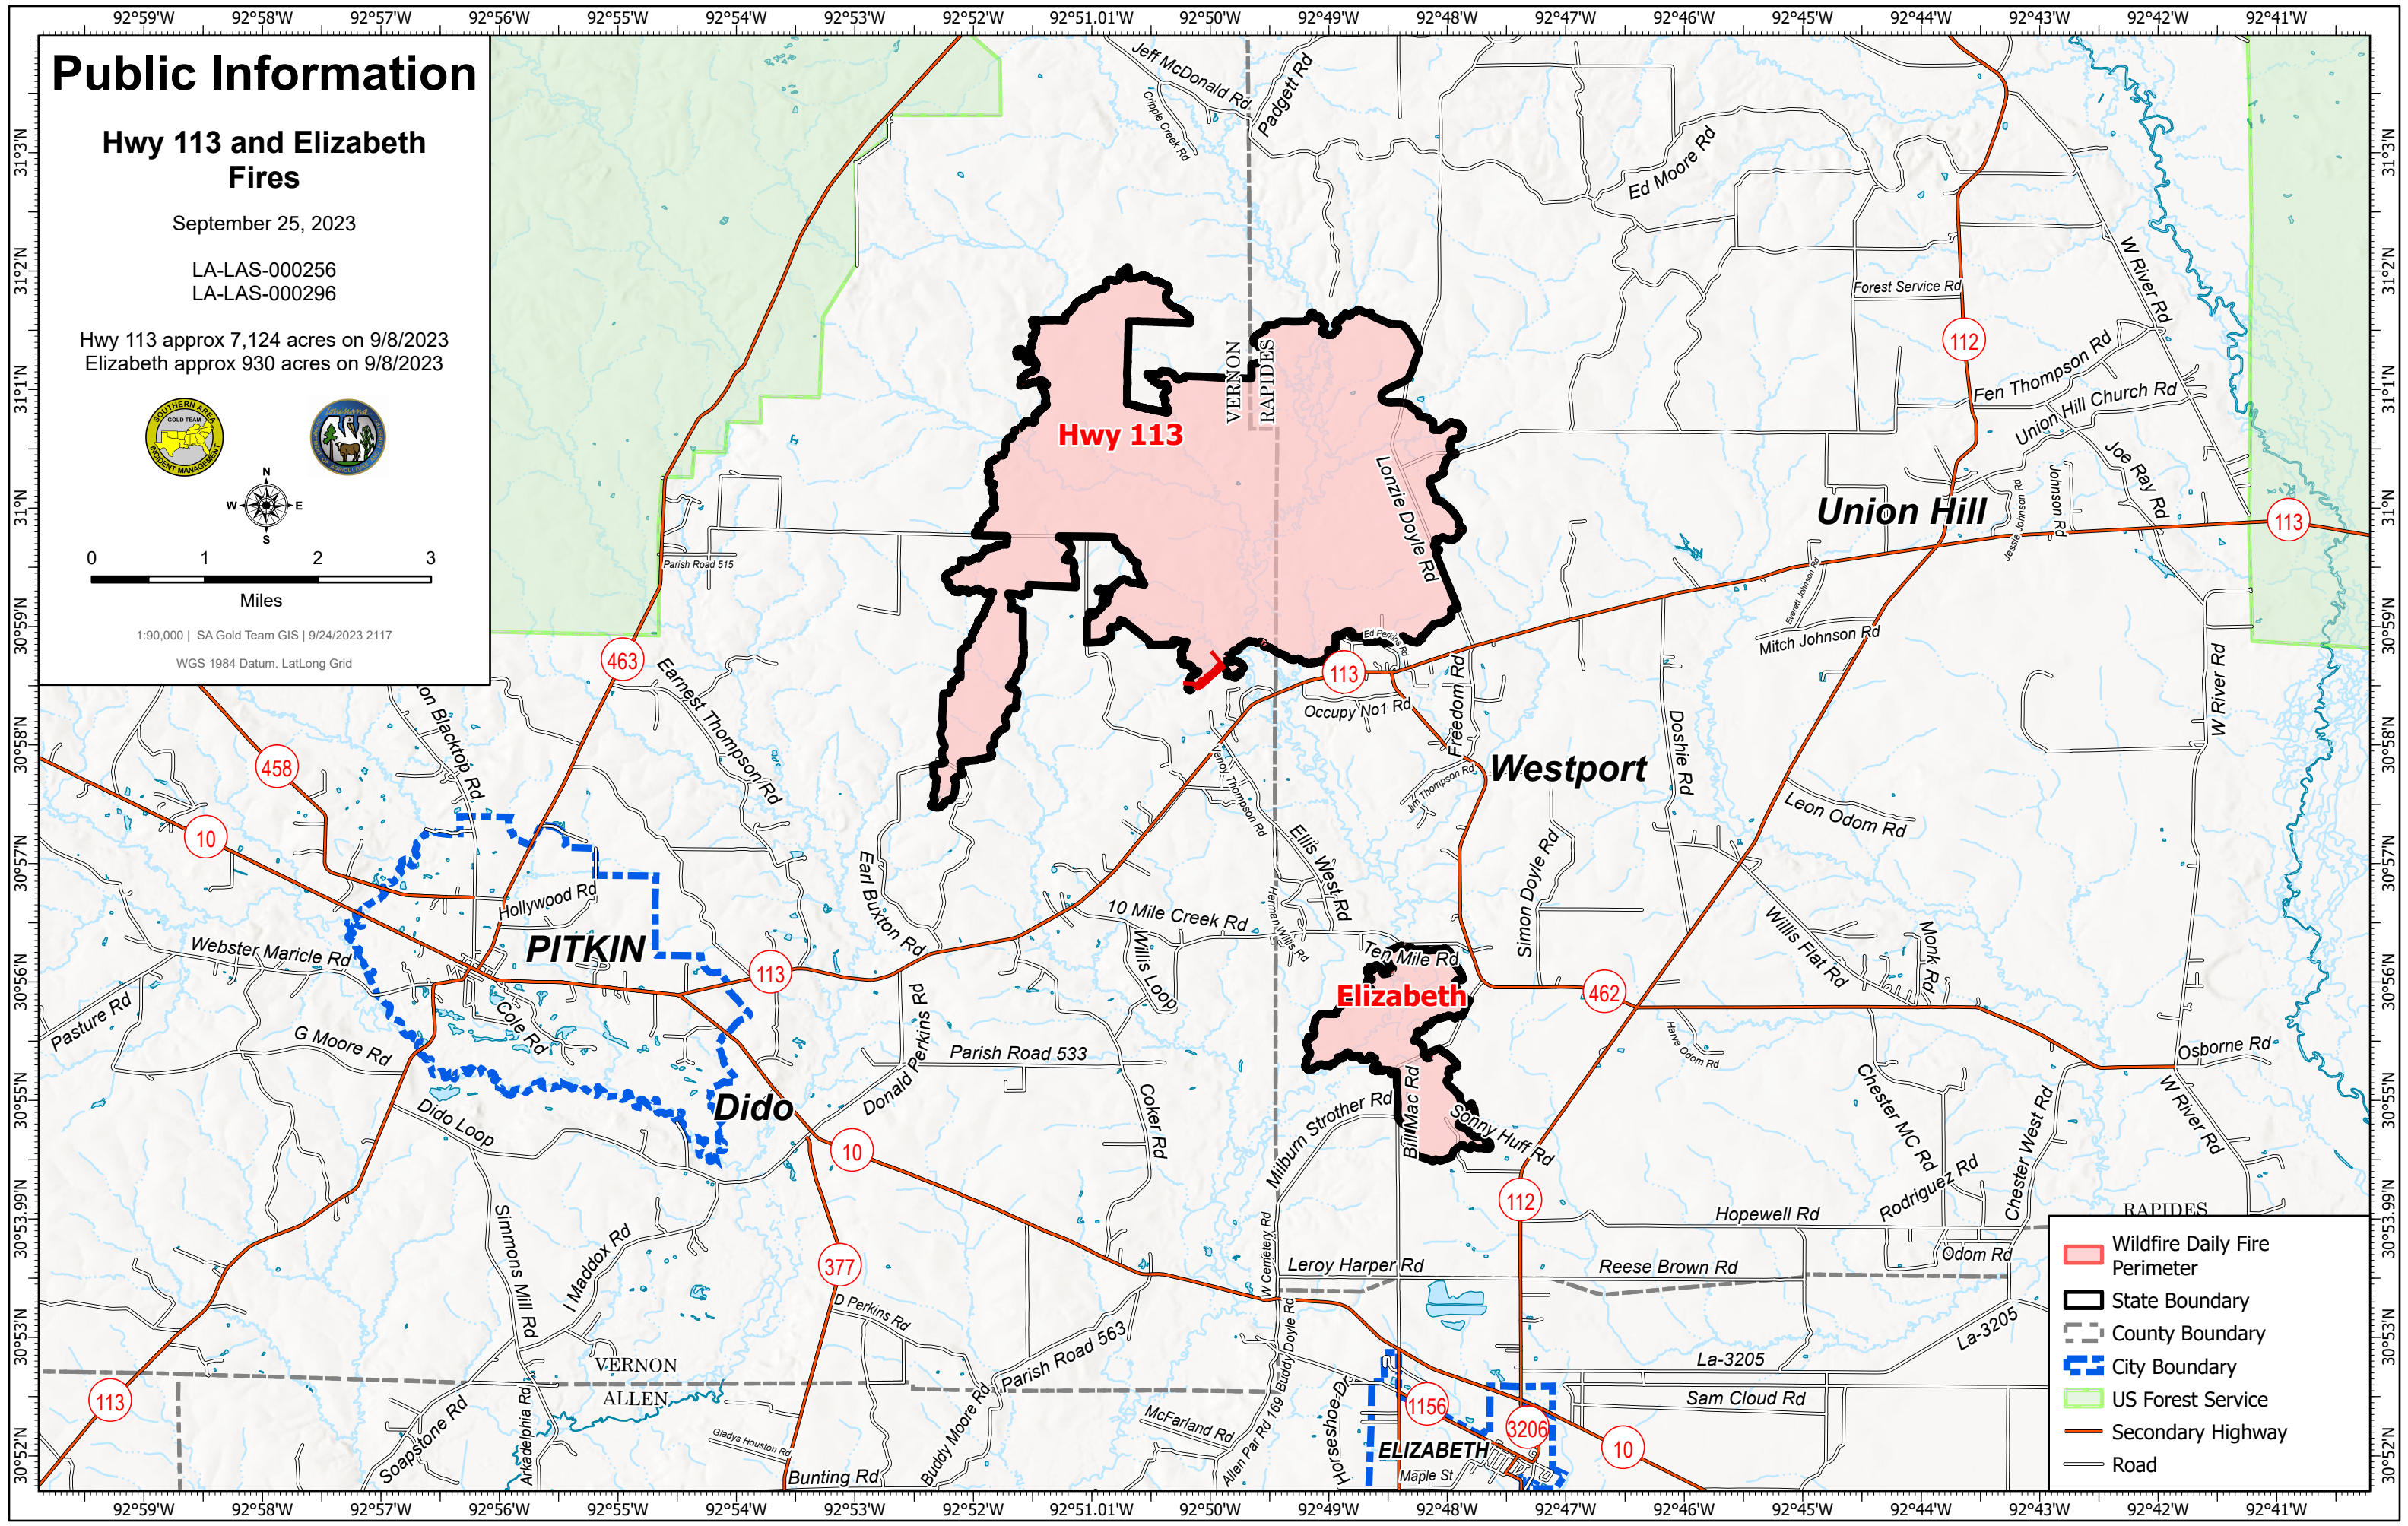

Public Information

Hwy 113 and Elizabeth Fires

September 25, 2023

LA-LAS-000256
LA-LAS-000296

Hwy 113 approx 7,124 acres on 9/8/2023
Elizabeth approx 930 acres on 9/8/2023

1:90,000 | SA Gold Team GIS | 9/24/2023 2117

WGS 1984 Datum. LatLong Grid

- Wildfire Daily Fire Perimeter
- State Boundary
- County Boundary
- City Boundary
- US Forest Service
- Secondary Highway
- Road