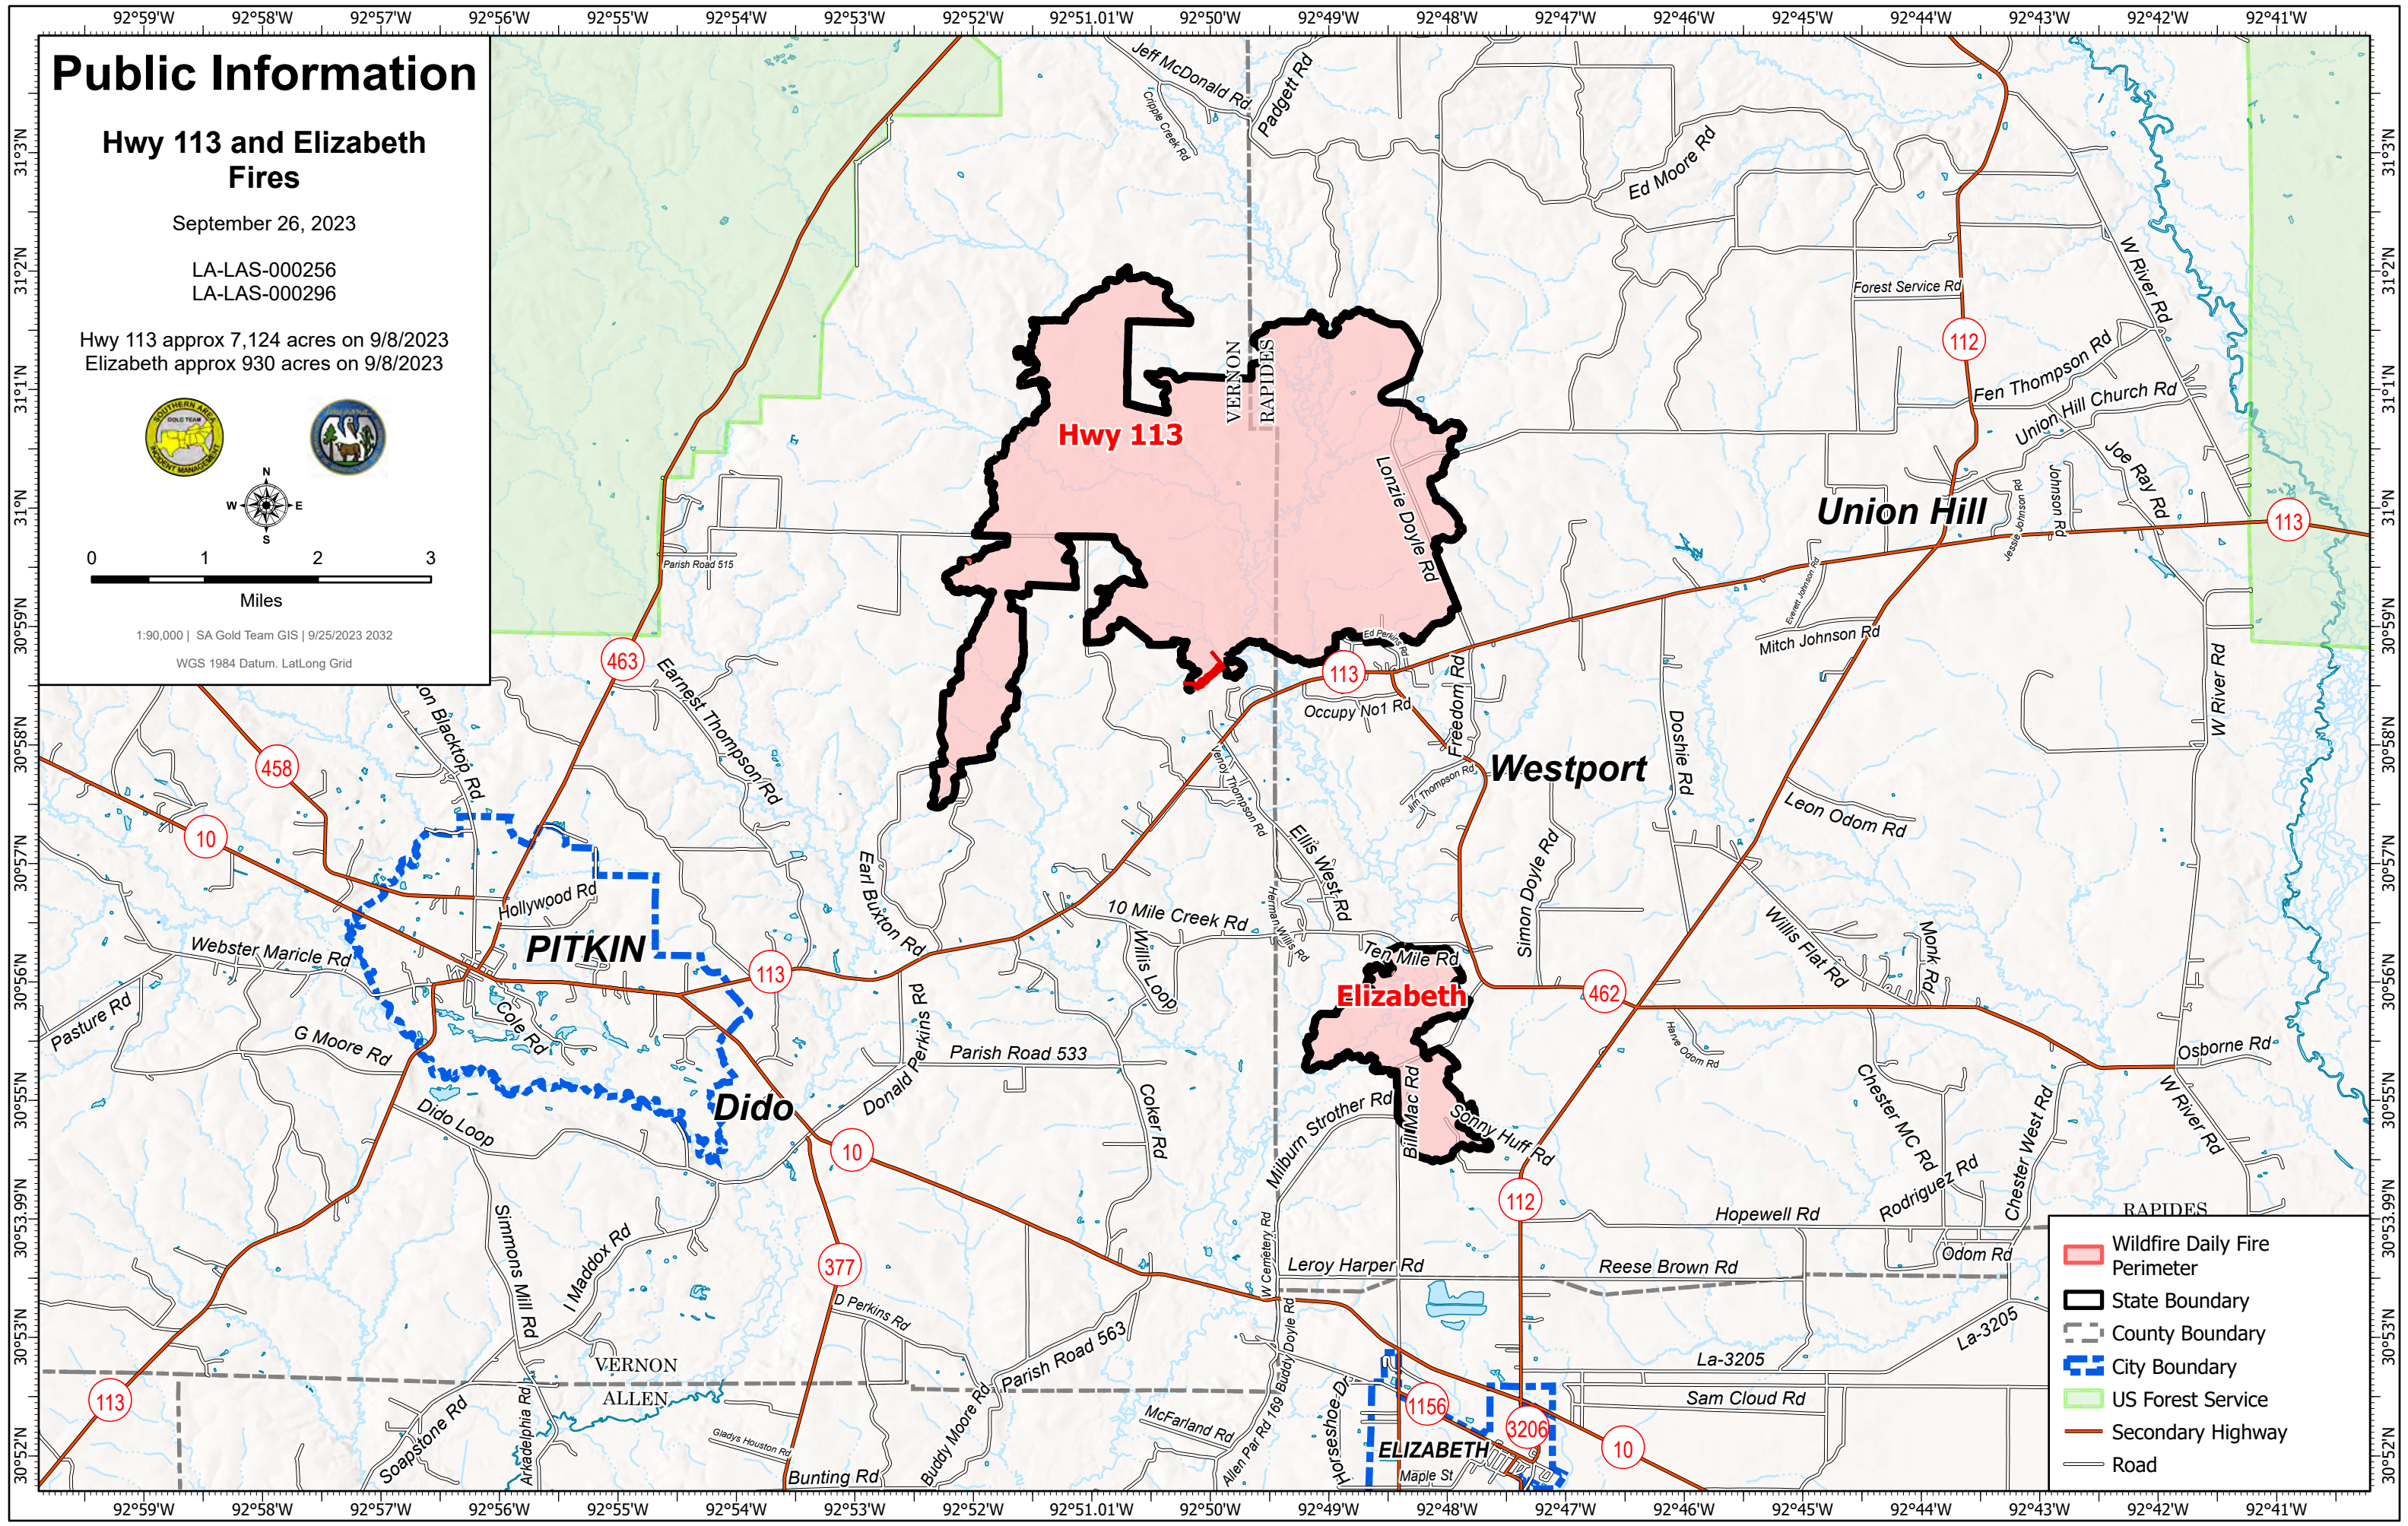

Public Information

Hwy 113 and Elizabeth Fires

September 26, 2023

LA-LAS-000256
LA-LAS-000296

Hwy 113 approx 7,124 acres on 9/8/2023
Elizabeth approx 930 acres on 9/8/2023

1:90,000 | SA Gold Team GIS | 9/25/2023 2032

WGS 1984 Datum. LatLong Grid

- Wildfire Daily Fire Perimeter
- State Boundary
- County Boundary
- City Boundary
- US Forest Service
- Secondary Highway
- Road