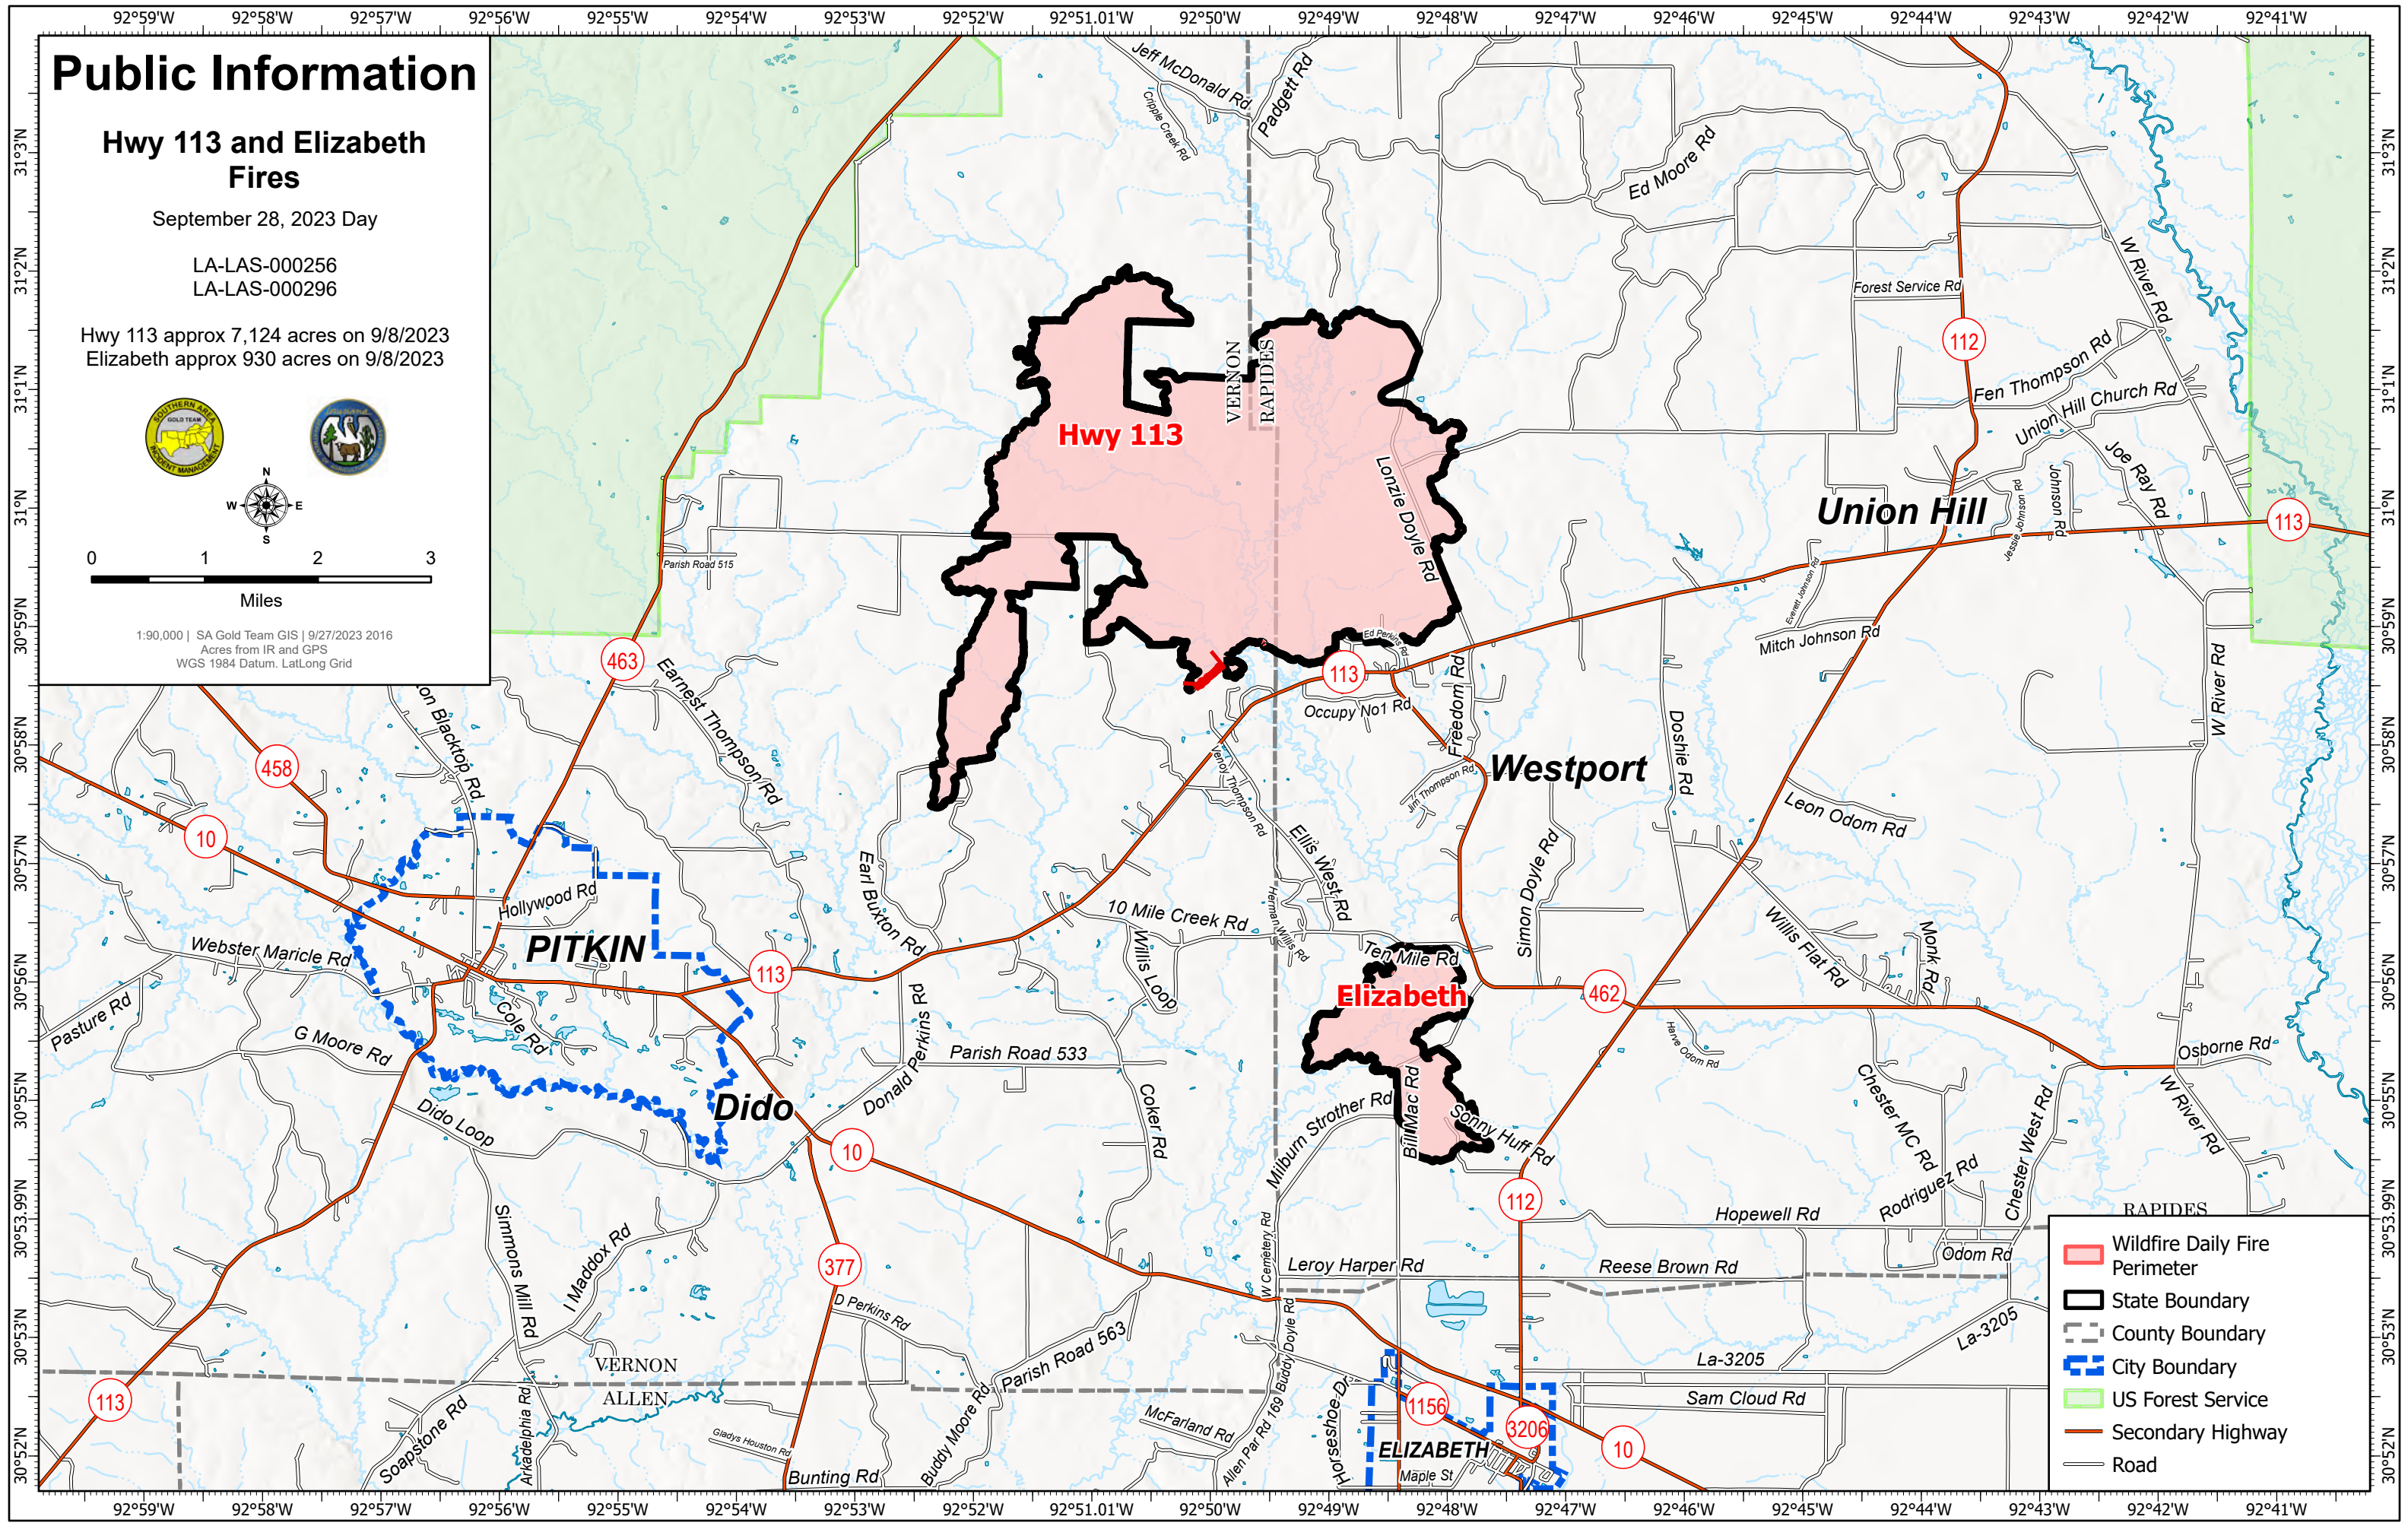

Public Information

Hwy 113 and Elizabeth Fires

September 28, 2023 Day

LA-LAS-000256
LA-LAS-000296

Hwy 113 approx 7,124 acres on 9/8/2023
Elizabeth approx 930 acres on 9/8/2023

1:90,000 | SA Gold Team GIS | 9/27/2023 2016
Acres from IR and GPS
WGS 1984 Datum, LatLong Grid

- Wildfire Daily Fire Perimeter
- State Boundary
- County Boundary
- City Boundary
- US Forest Service
- Secondary Highway
- Road