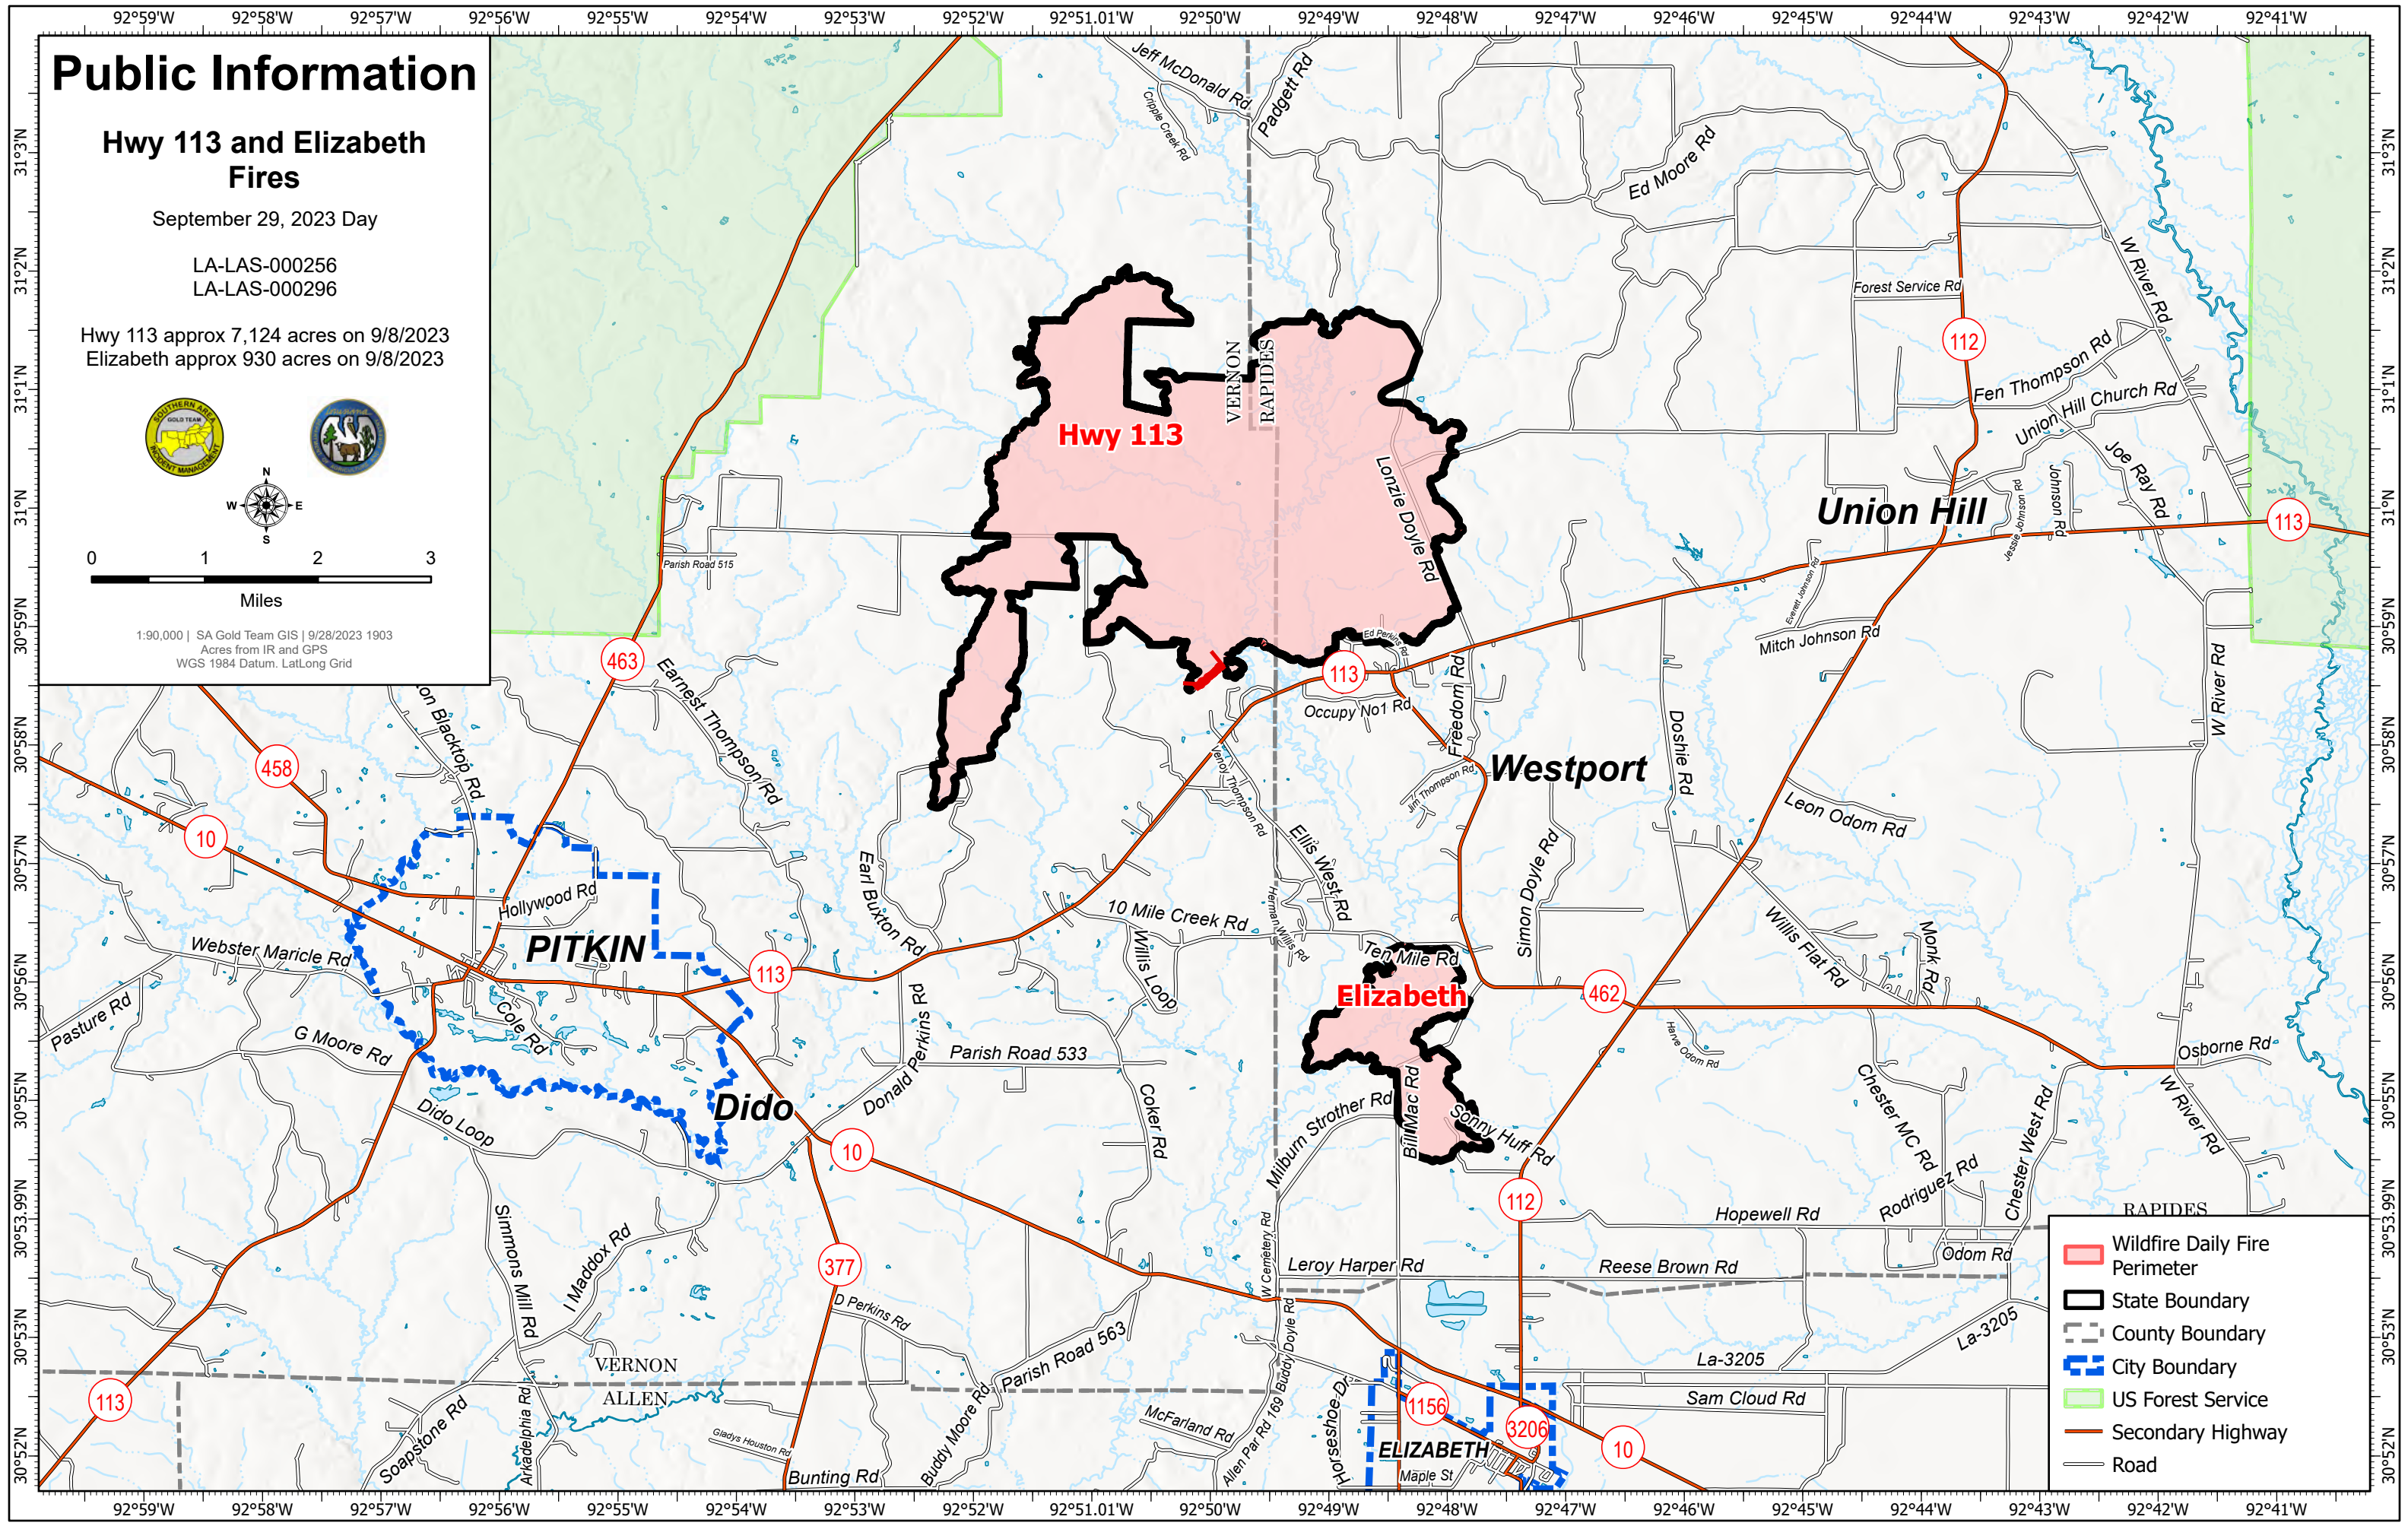

## Hwy 113 and Elizabeth Fires

September 29, 2023 Day

LA-LAS-000256  
LA-LAS-000296

Hwy 113 approx 7,124 acres on 9/8/2023  
Elizabeth approx 930 acres on 9/8/2023

1:90,000 | SA Gold Team GIS | 9/28/2023 1903  
Acres from IR and GPS  
WGS 1984 Datum. LatLong Grid

- Wildfire Daily Fire Perimeter
- State Boundary
- County Boundary
- City Boundary
- US Forest Service
- Secondary Highway
- Road