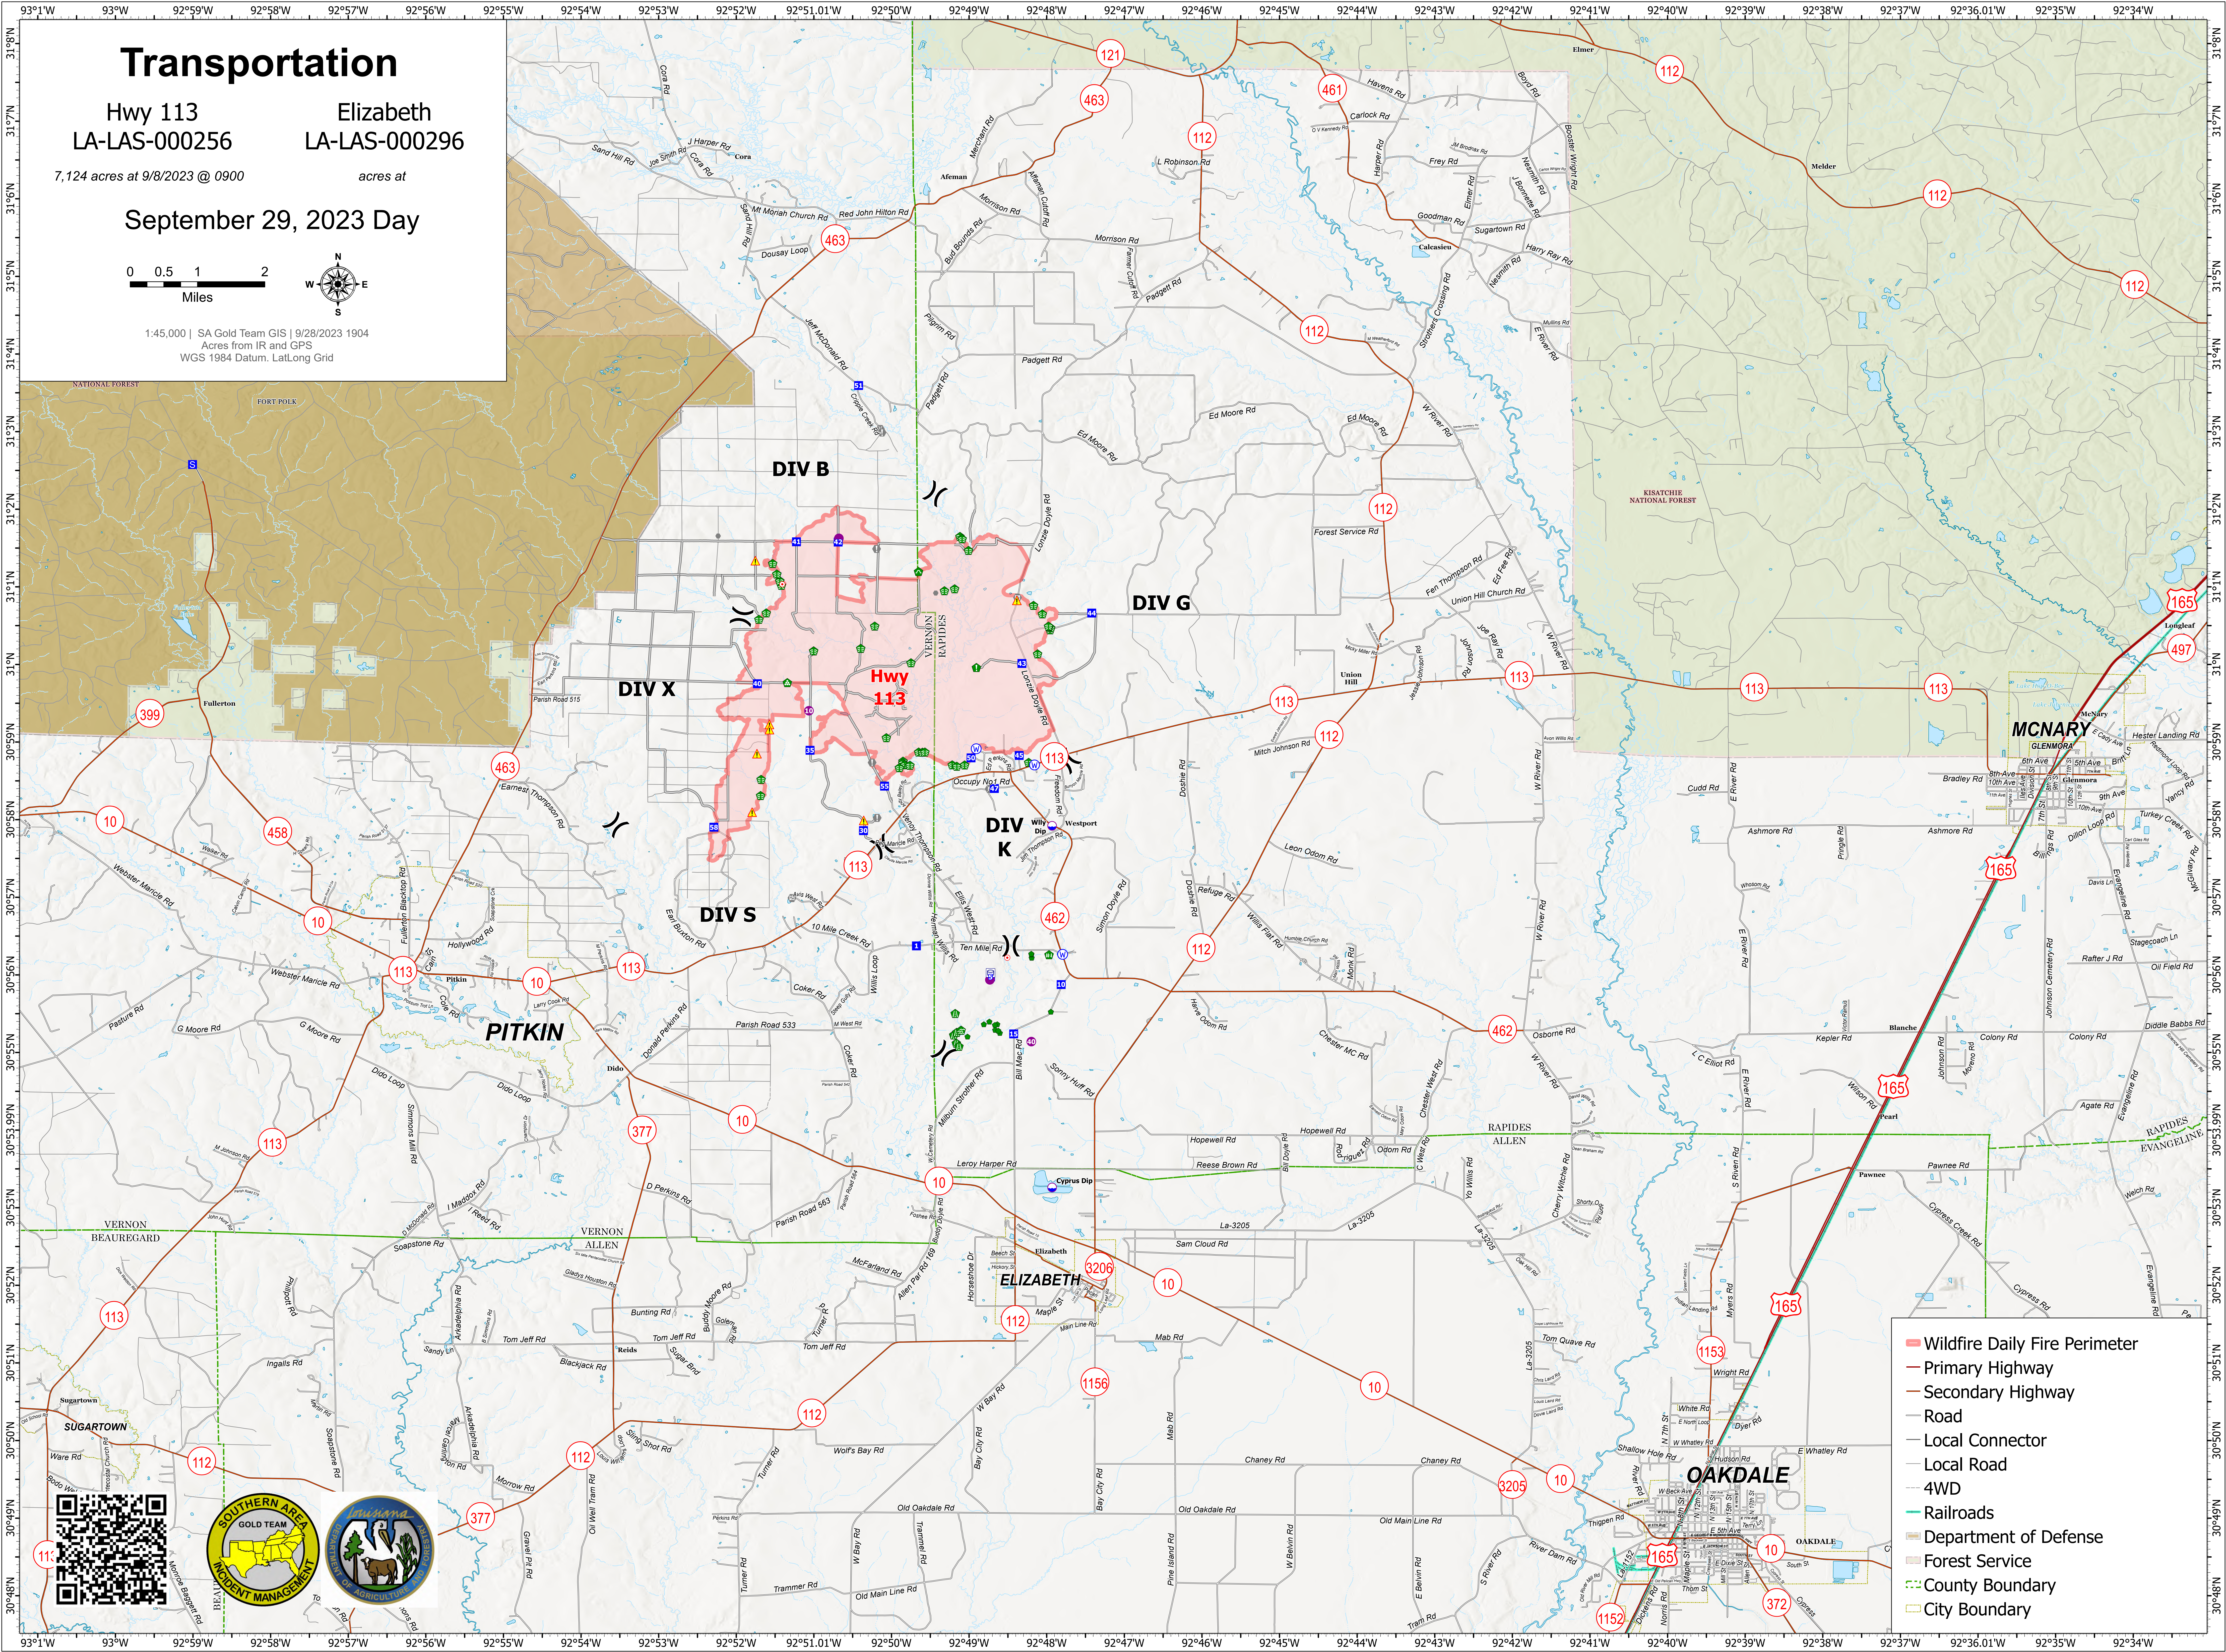

Transportation

Hwy 113
LA-LAS-000256

Elizabeth
LA-LAS-000296

7,124 acres at 9/8/2023 @ 0900

acres at

September 29, 2023 Day

1:45,000 | SA Gold Team GIS | 9/28/2023 1904
Acres from IR and GPS
WGS 1984 Datum, Lat,Long Grid

- Wildfire Daily Fire Perimeter
- Primary Highway
- Secondary Highway
- Road
- Local Connector
- Local Road
- 4WD
- Railroads
- Department of Defense
- Forest Service
- County Boundary
- City Boundary