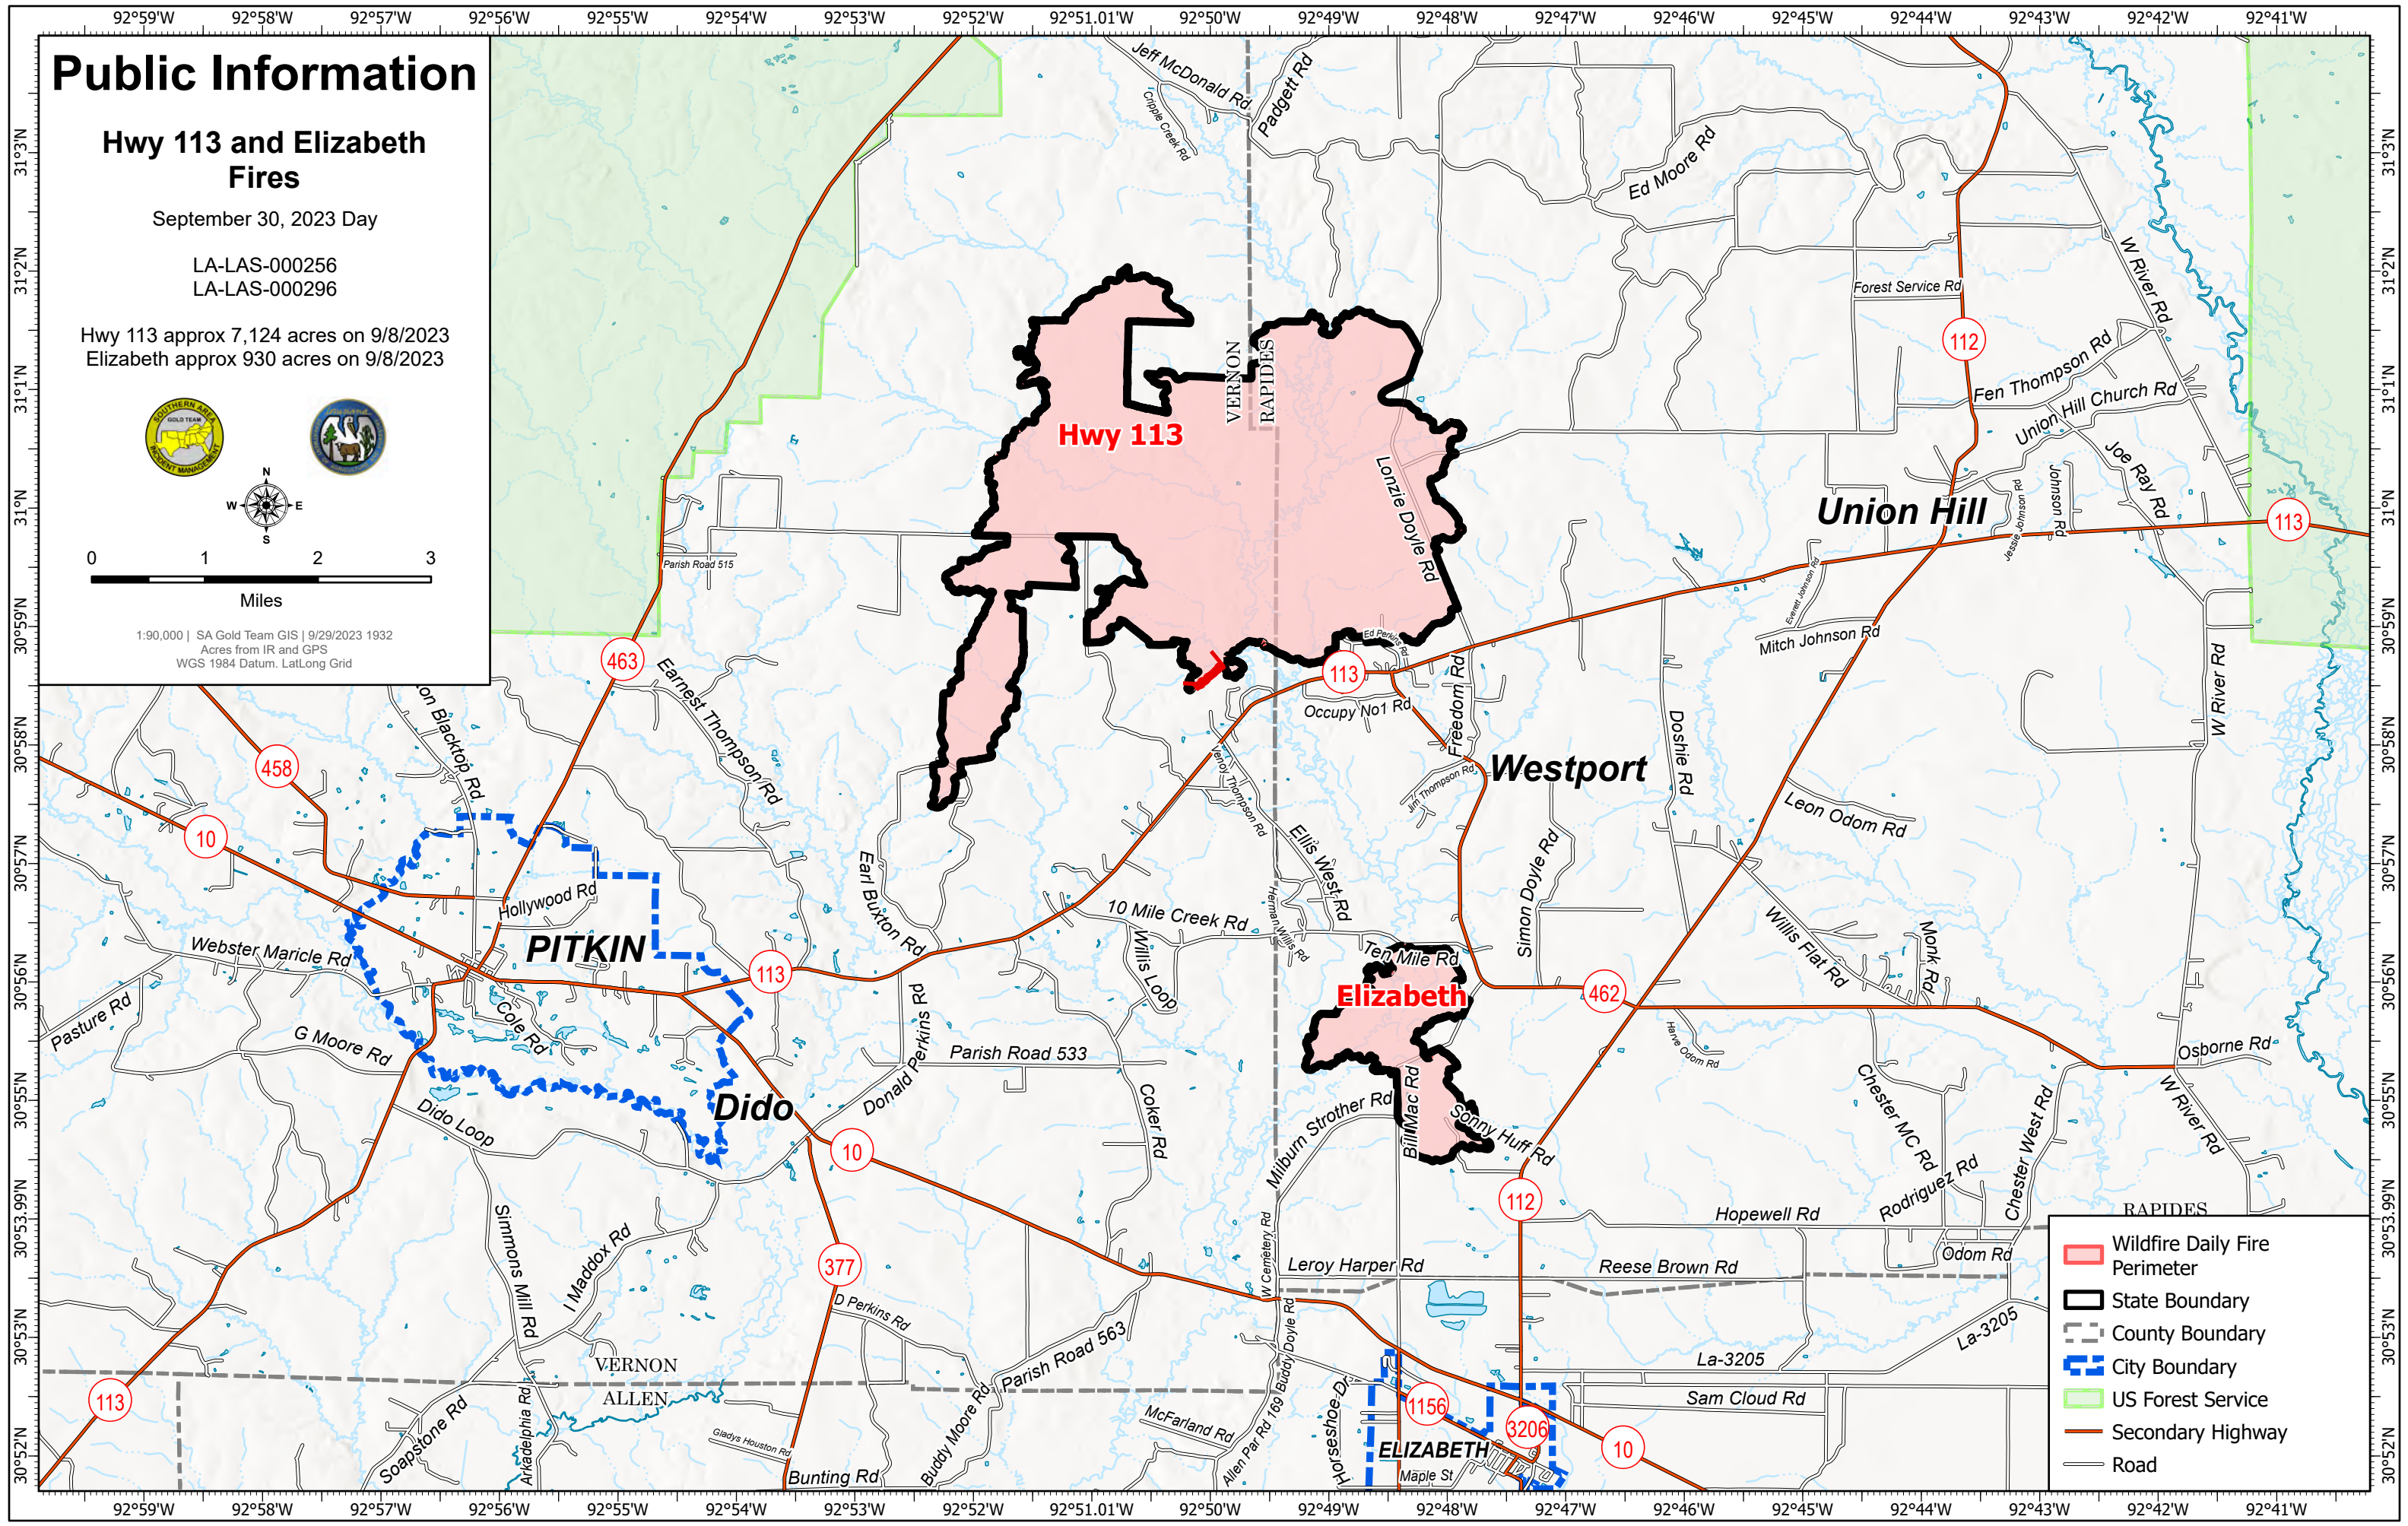

## Hwy 113 and Elizabeth Fires

September 30, 2023 Day

LA-LAS-000256  
LA-LAS-000296

Hwy 113 approx 7,124 acres on 9/8/2023  
Elizabeth approx 930 acres on 9/8/2023

1:90,000 | SA Gold Team GIS | 9/29/2023 1932  
Acres from IR and GPS  
WGS 1984 Datum, LatLong Grid

- Wildfire Daily Fire Perimeter
- State Boundary
- County Boundary
- City Boundary
- US Forest Service
- Secondary Highway
- Road