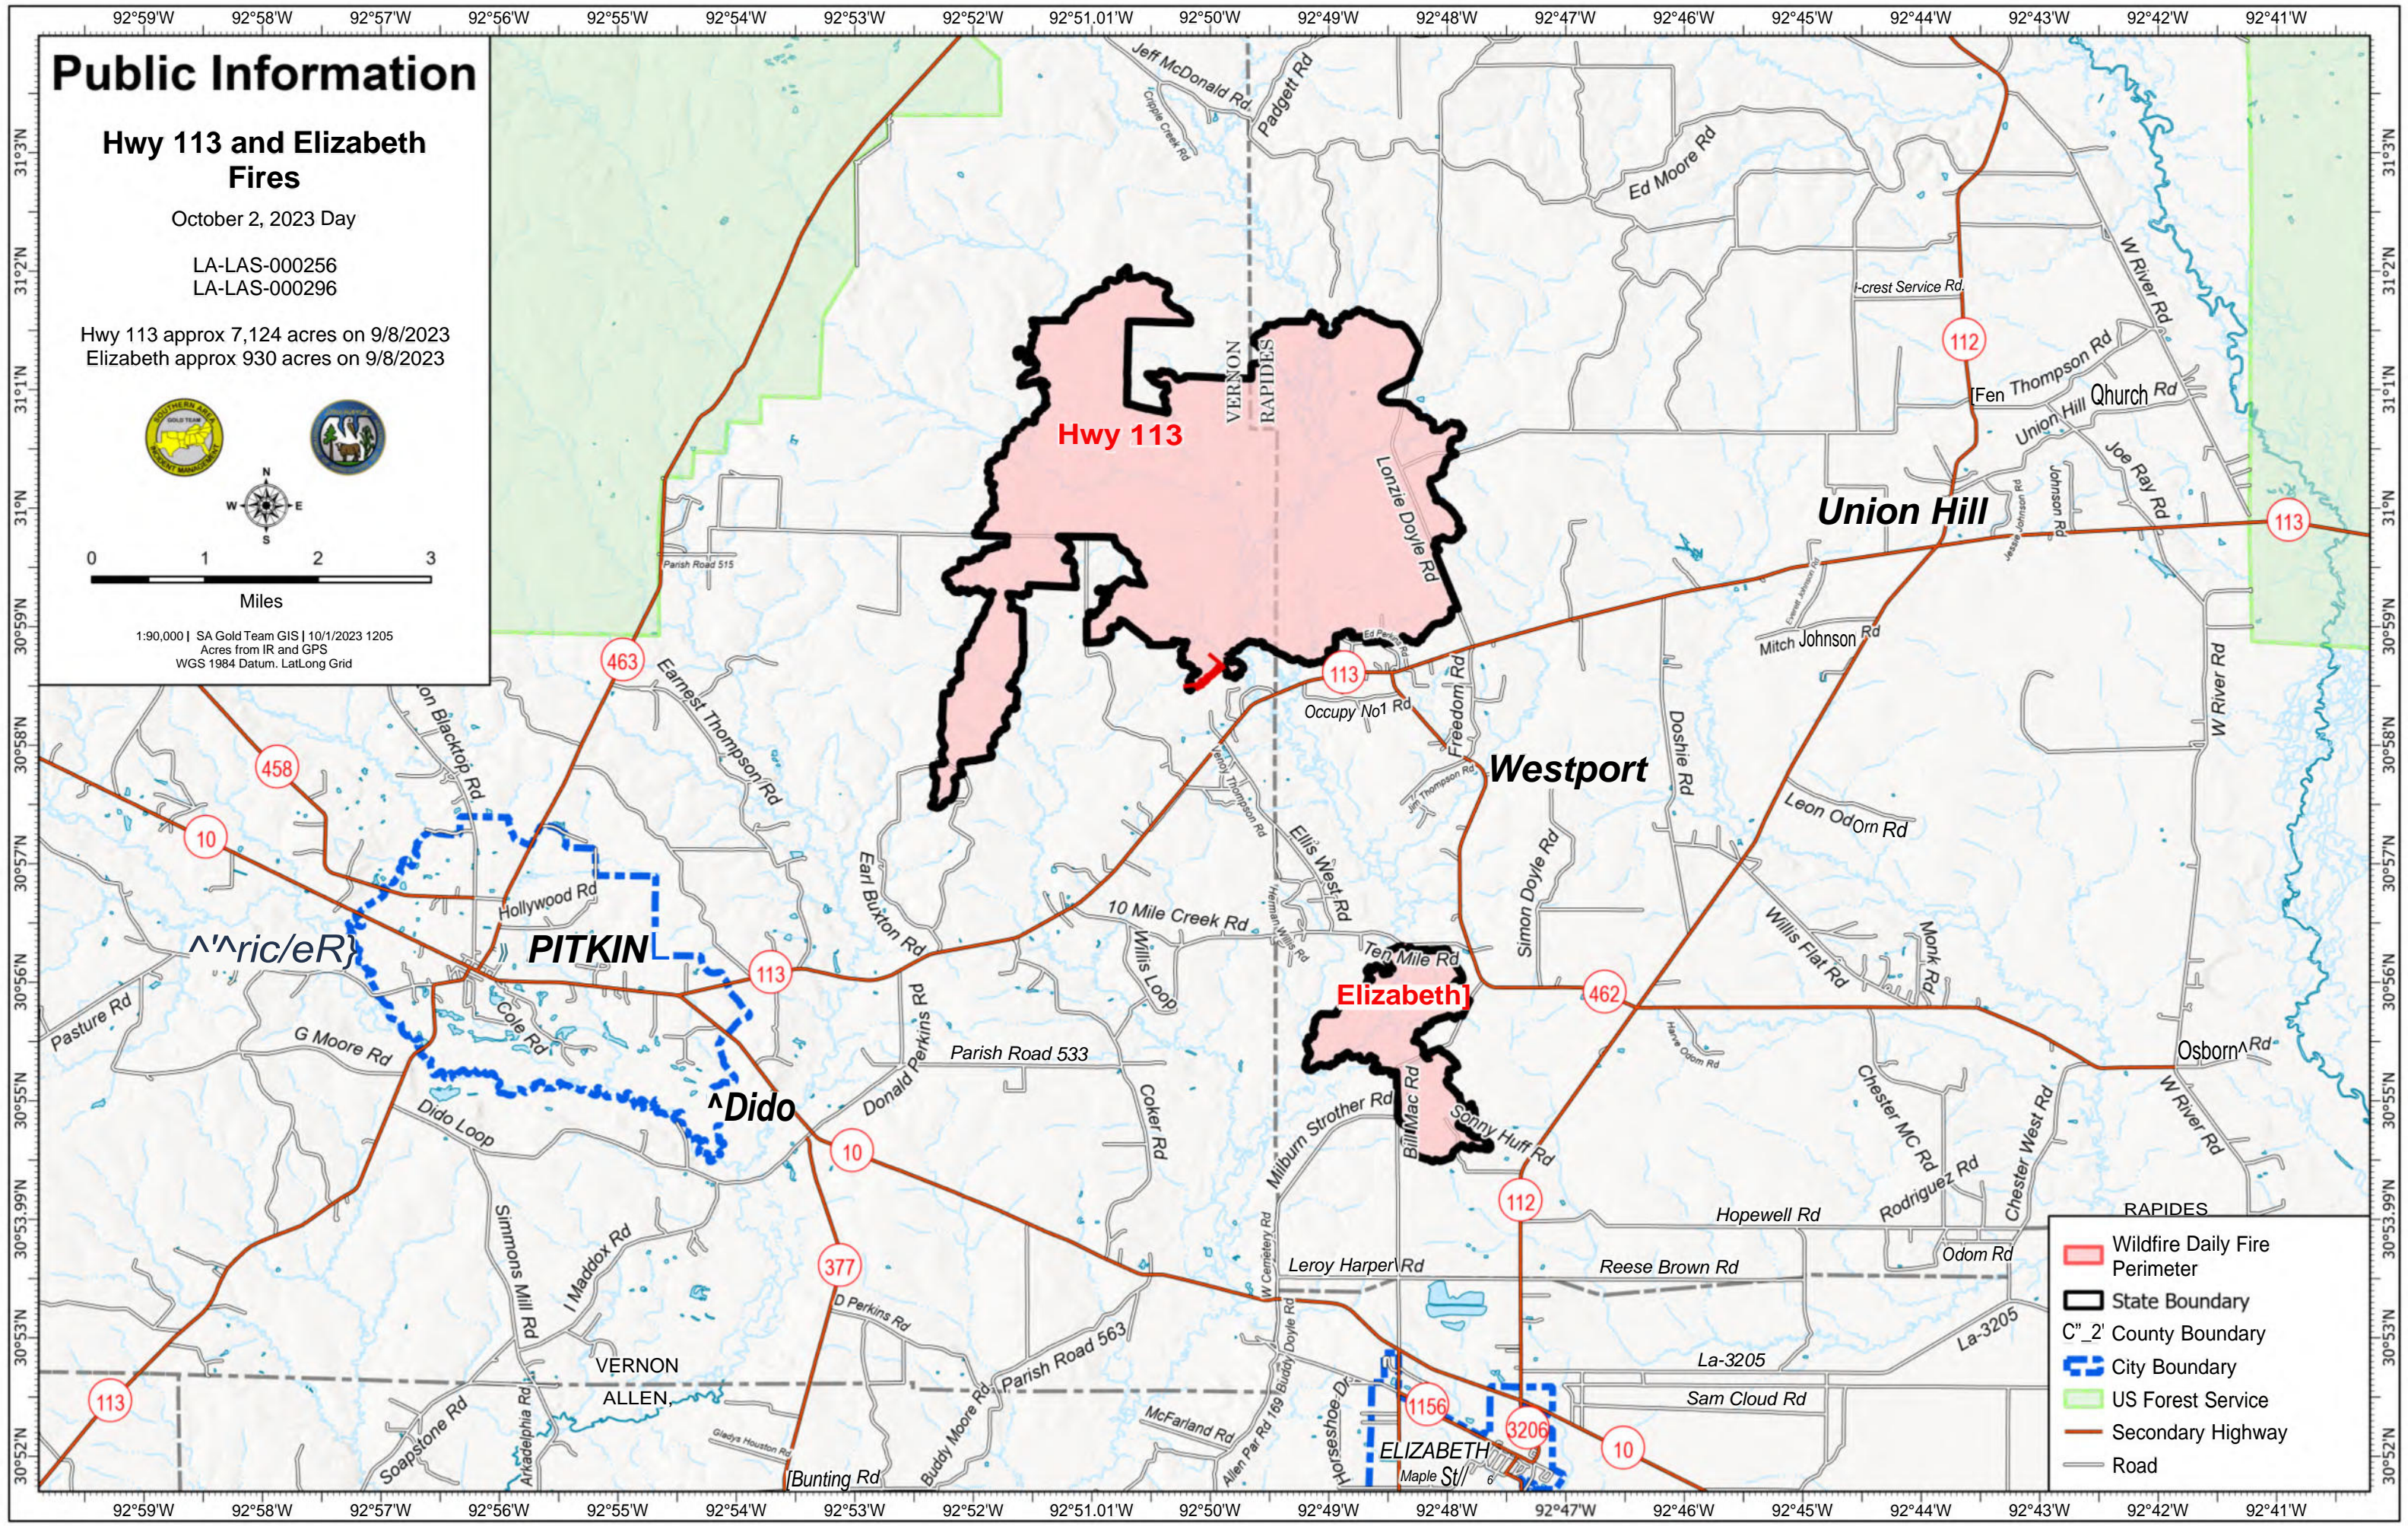

Public Information

Hwy 113 and Elizabeth Fires

October 2, 2023 Day

LA-LAS-000256
LA-LAS-000296

Hwy 113 approx 7,124 acres on 9/8/2023
Elizabeth approx 930 acres on 9/8/2023

1:90,000 | SA Gold Team GIS | 10/1/2023 1205
Acres from IR and GPS
WGS 1984 Datum, Lat/Long Grid

- Wildfire Daily Fire Perimeter
- State Boundary
- County Boundary
- City Boundary
- US Forest Service
- Secondary Highway
- Road