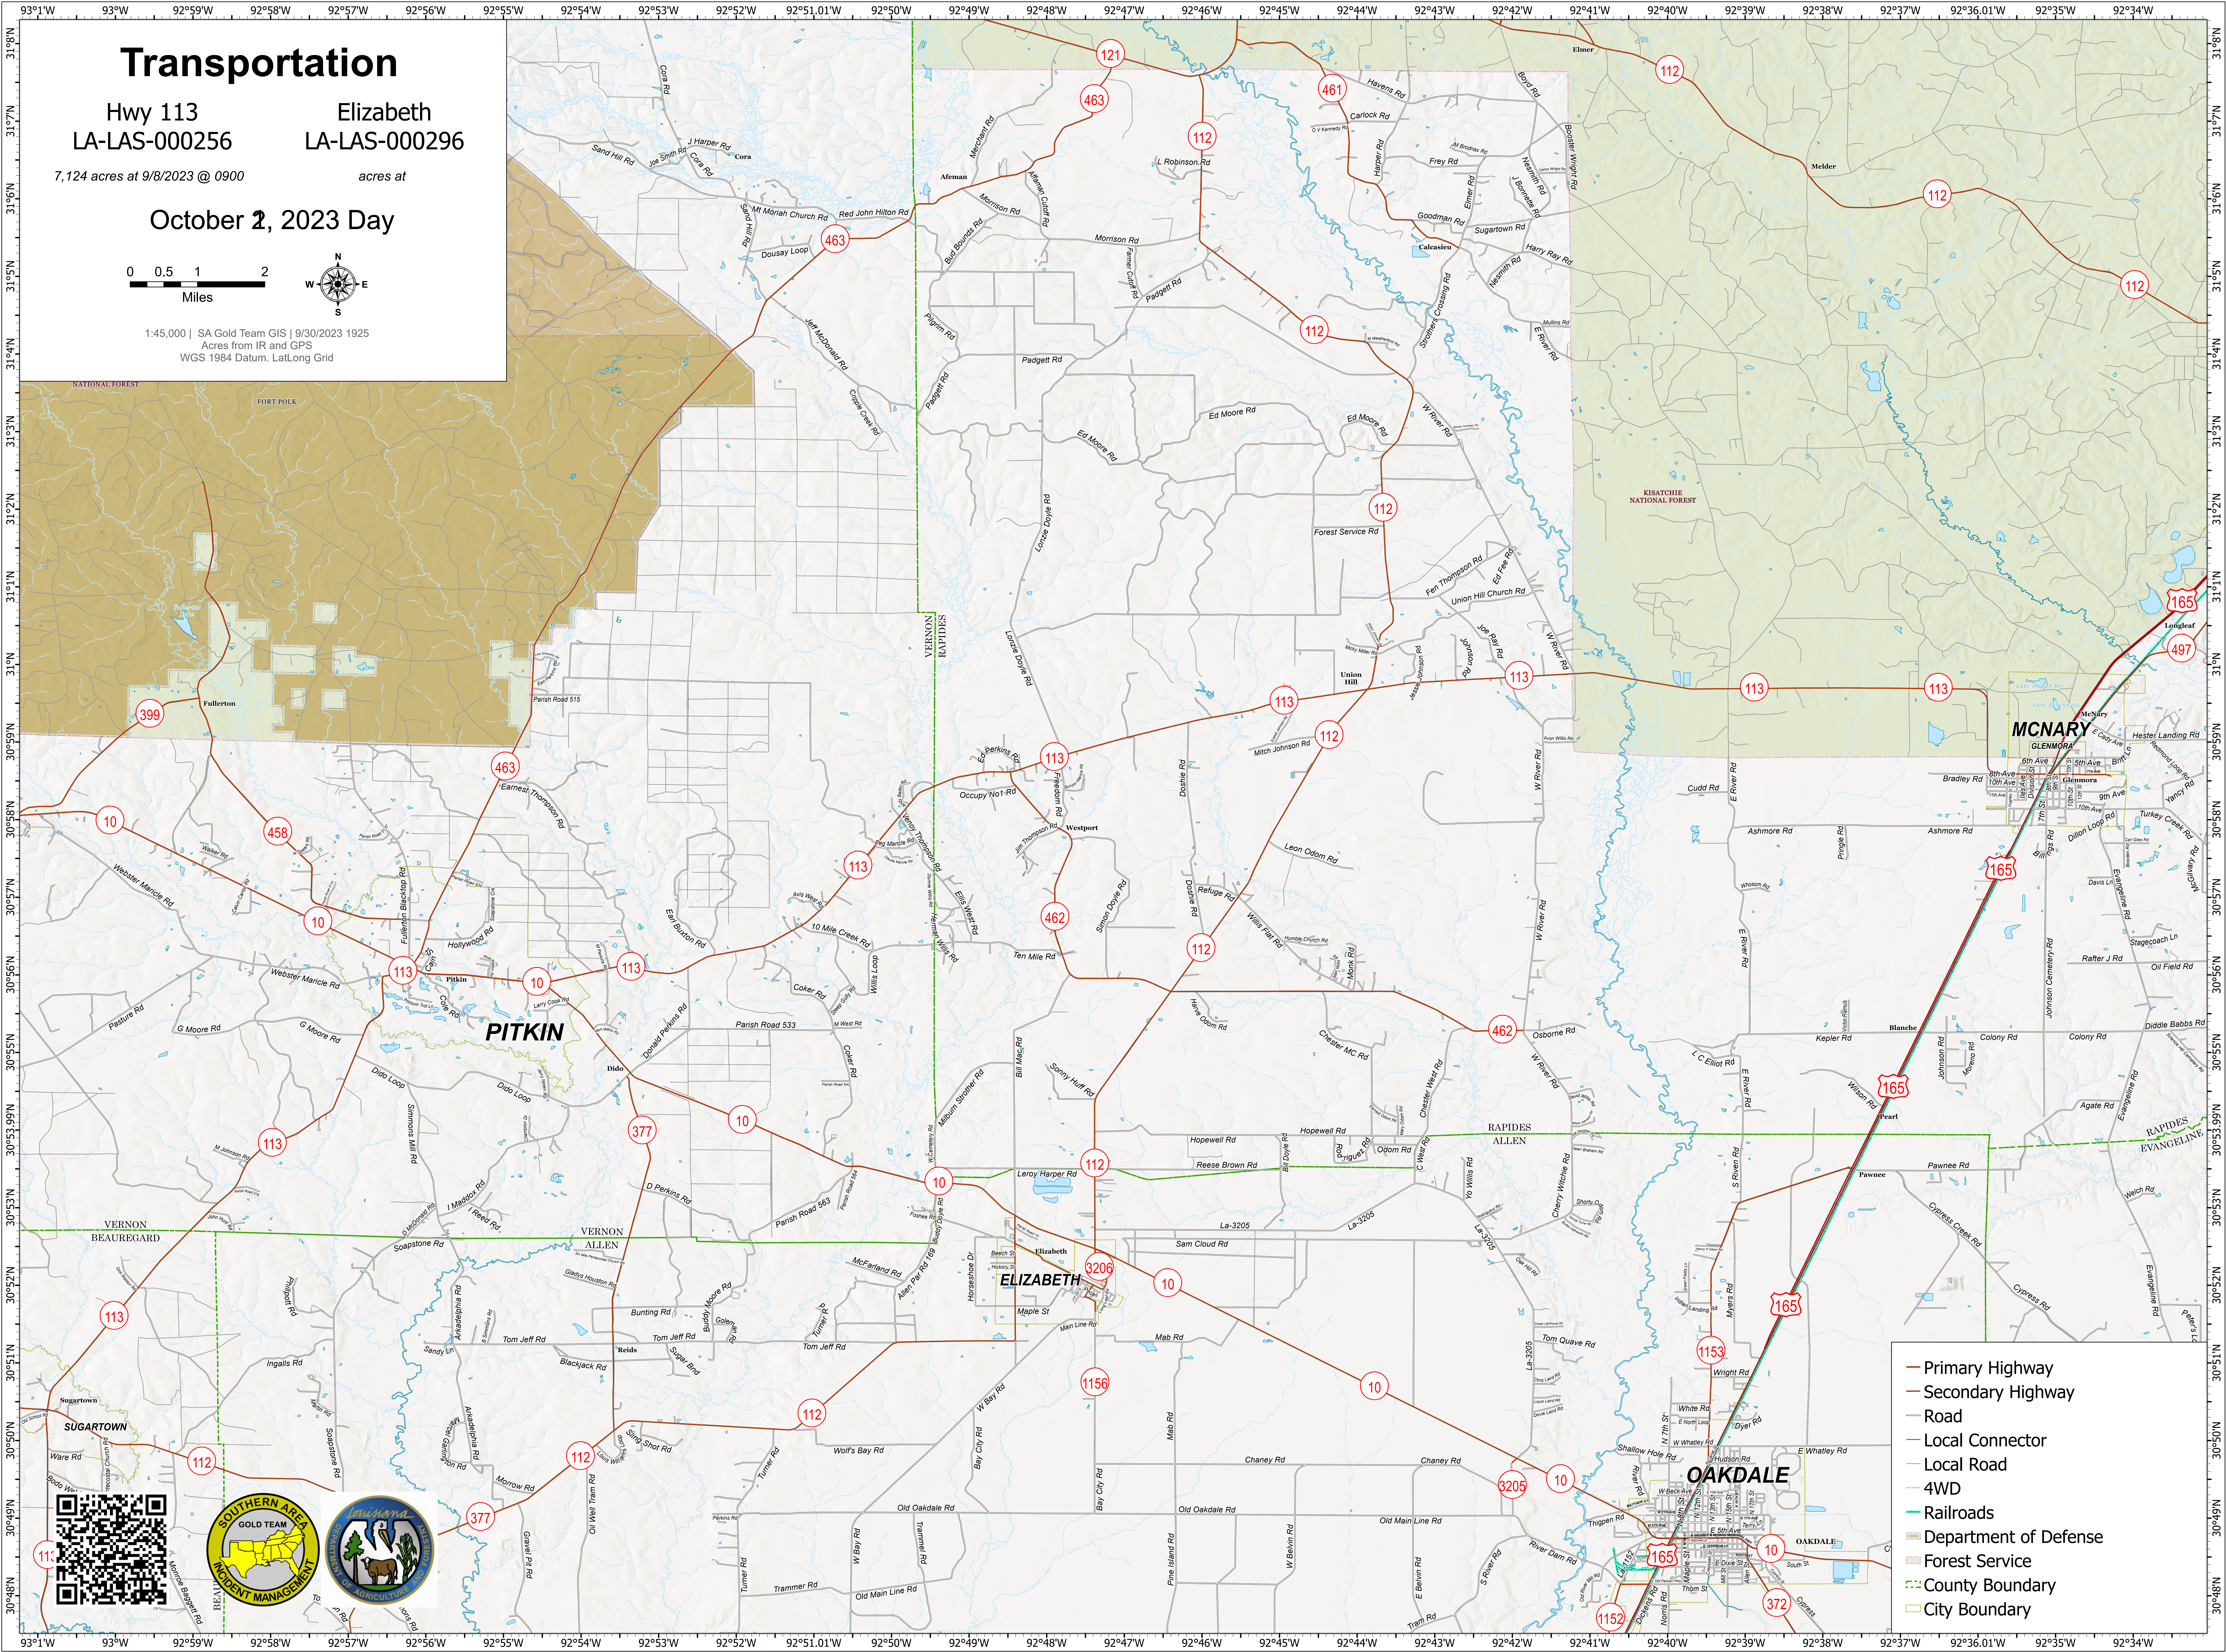

Transportation

Hwy 113
LA-LAS-000256

Elizabeth
LA-LAS-000296

7,124 acres at 9/8/2023 @ 0900

acres at

October 2, 2023 Day

1:45,000 | SA Gold Team GIS | 9/30/2023 1925
Acres from IR and GPS
WGS 1984 Datum, Lat,Long Grid

- Primary Highway
- Secondary Highway
- Road
- Local Connector
- Local Road
- 4WD
- Railroads
- Department of Defense
- Forest Service
- County Boundary
- City Boundary