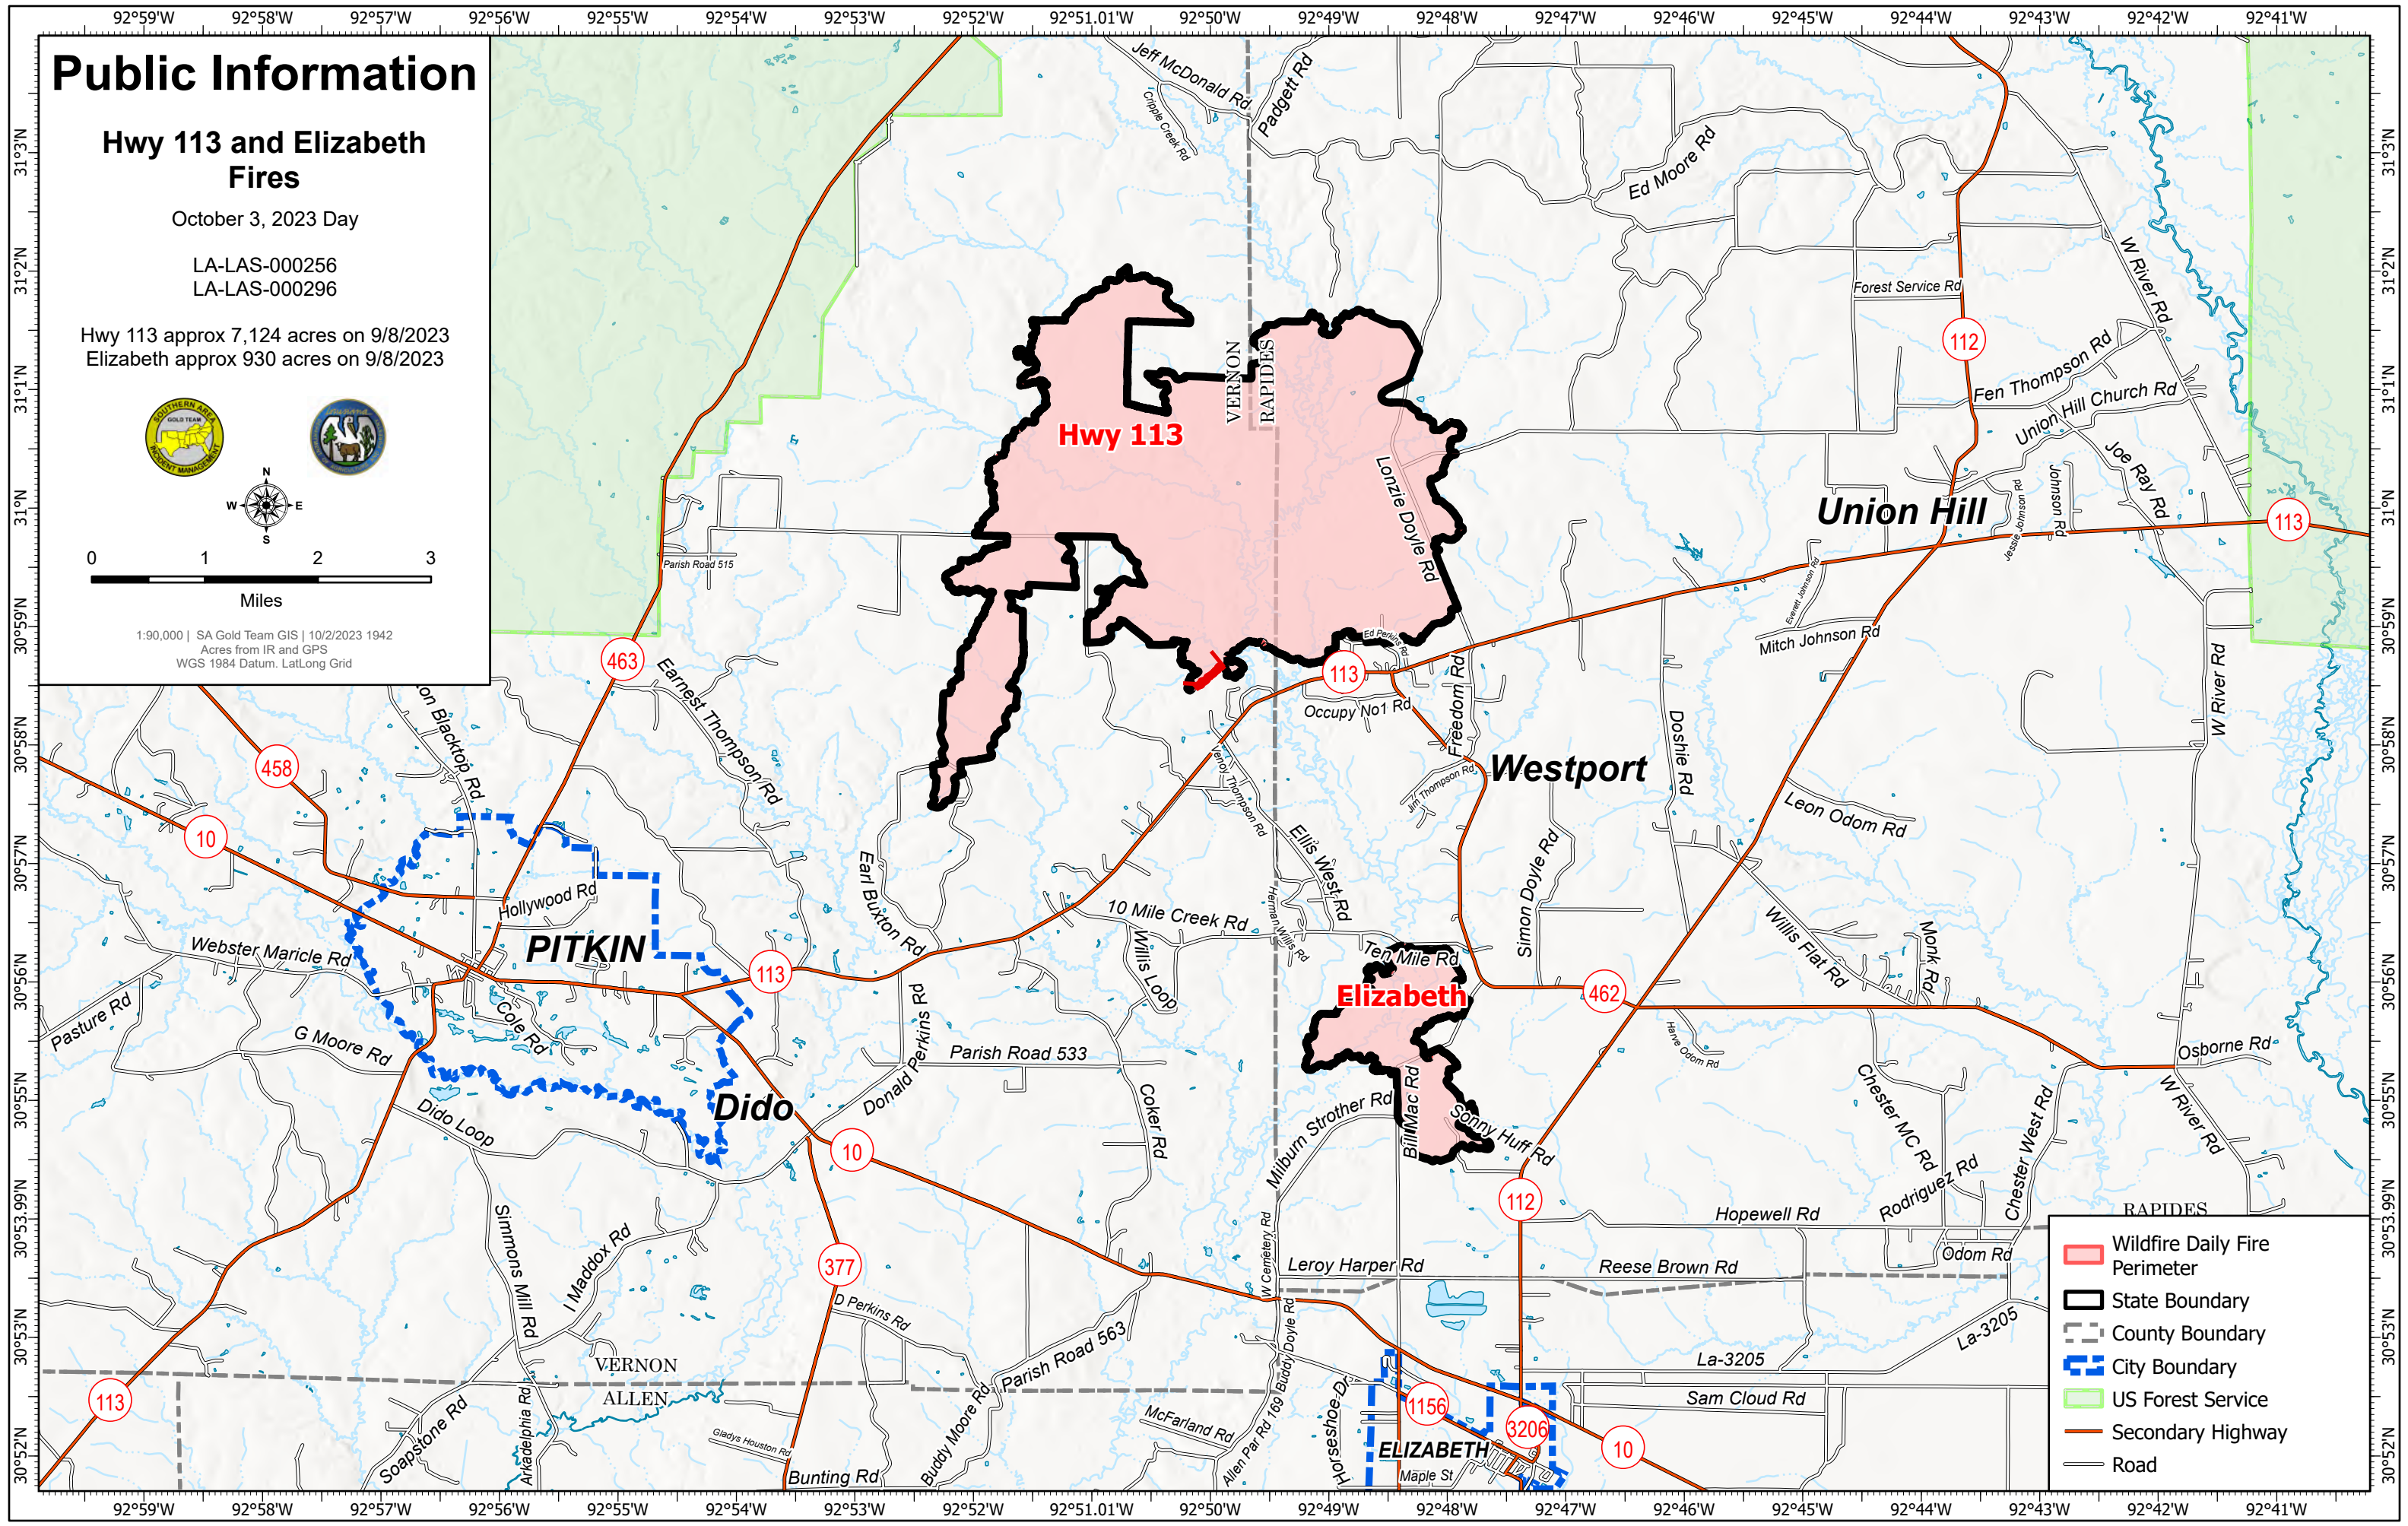

## Hwy 113 and Elizabeth Fires

October 3, 2023 Day

LA-LAS-000256  
LA-LAS-000296

Hwy 113 approx 7,124 acres on 9/8/2023  
Elizabeth approx 930 acres on 9/8/2023

1:90,000 | SA Gold Team GIS | 10/2/2023 1942  
Acres from IR and GPS  
WGS 1984 Datum, LatLong Grid

- Wildfire Daily Fire Perimeter
- State Boundary
- County Boundary
- City Boundary
- US Forest Service
- Secondary Highway
- Road