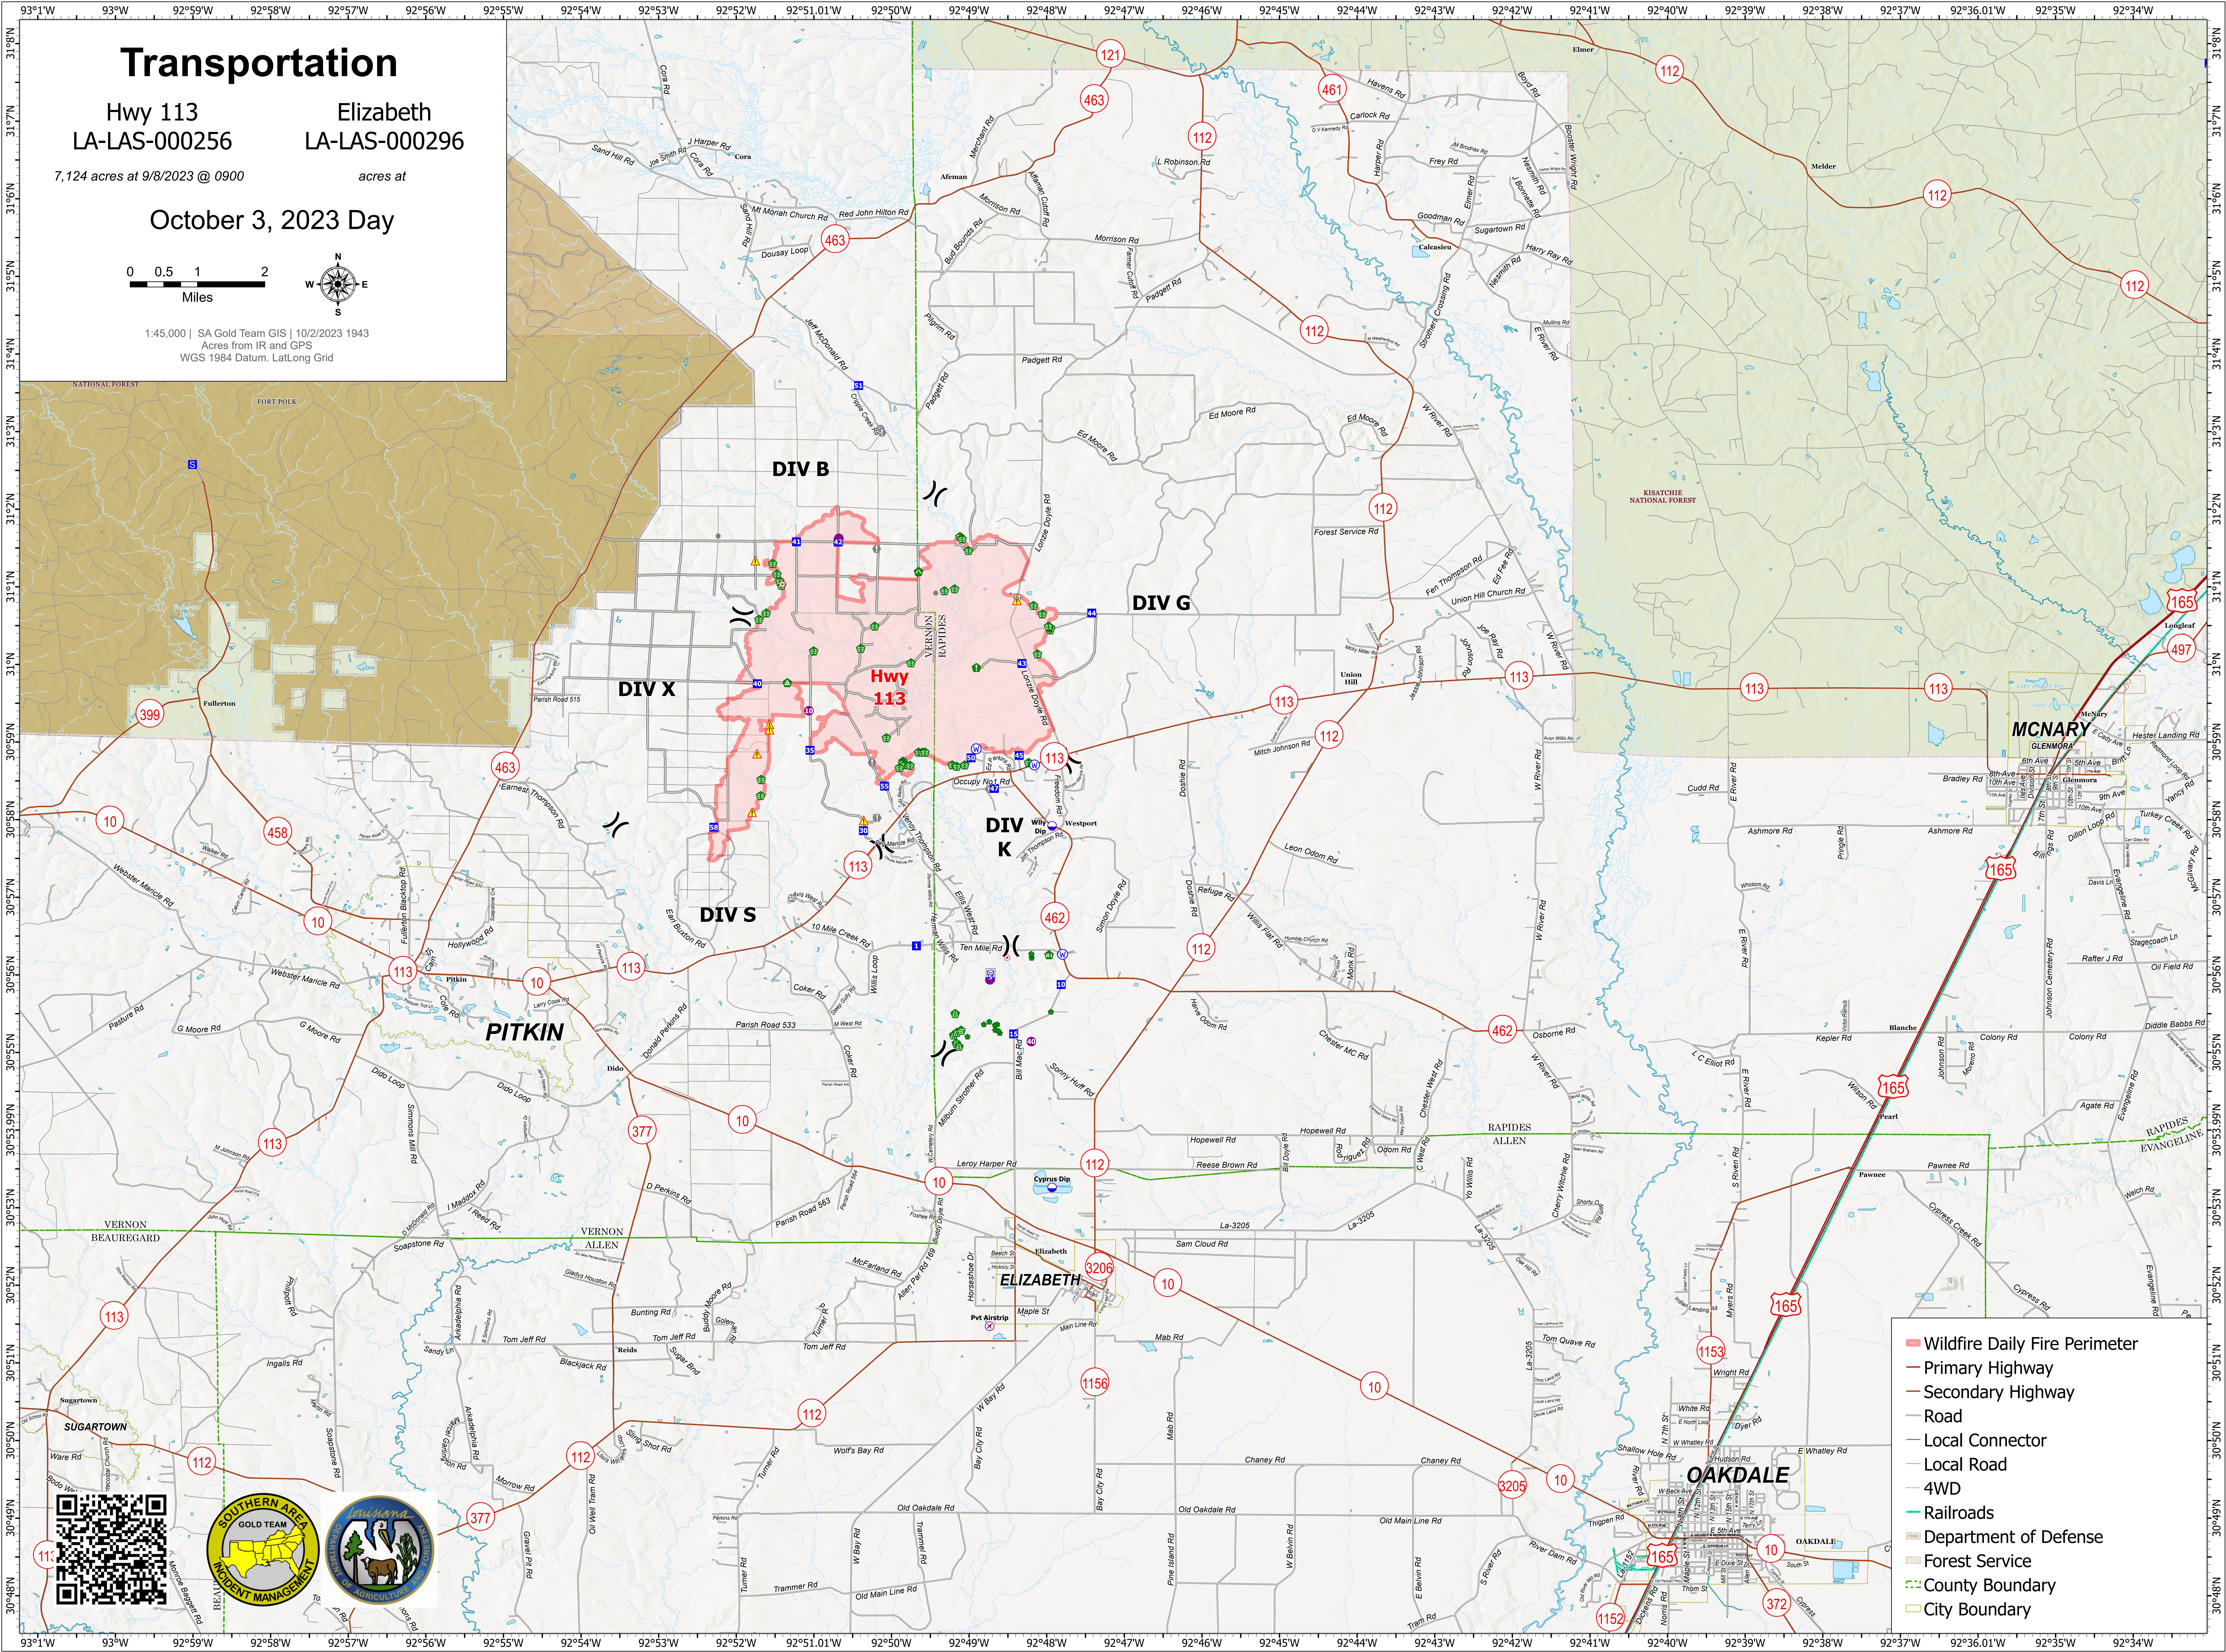

# Transportation

Hwy 113  
LA-LAS-000256

Elizabeth  
LA-LAS-000296

7,124 acres at 9/8/2023 @ 0900

acres at

October 3, 2023 Day

1:45,000 | SA Gold Team GIS | 10/2/2023 1943  
Acres from IR and GPS  
WGS 1984 Datum, Lat,Long Grid

- Wildfire Daily Fire Perimeter
- Primary Highway
- Secondary Highway
- Road
- Local Connector
- Local Road
- 4WD
- Railroads
- Department of Defense
- Forest Service
- County Boundary
- City Boundary