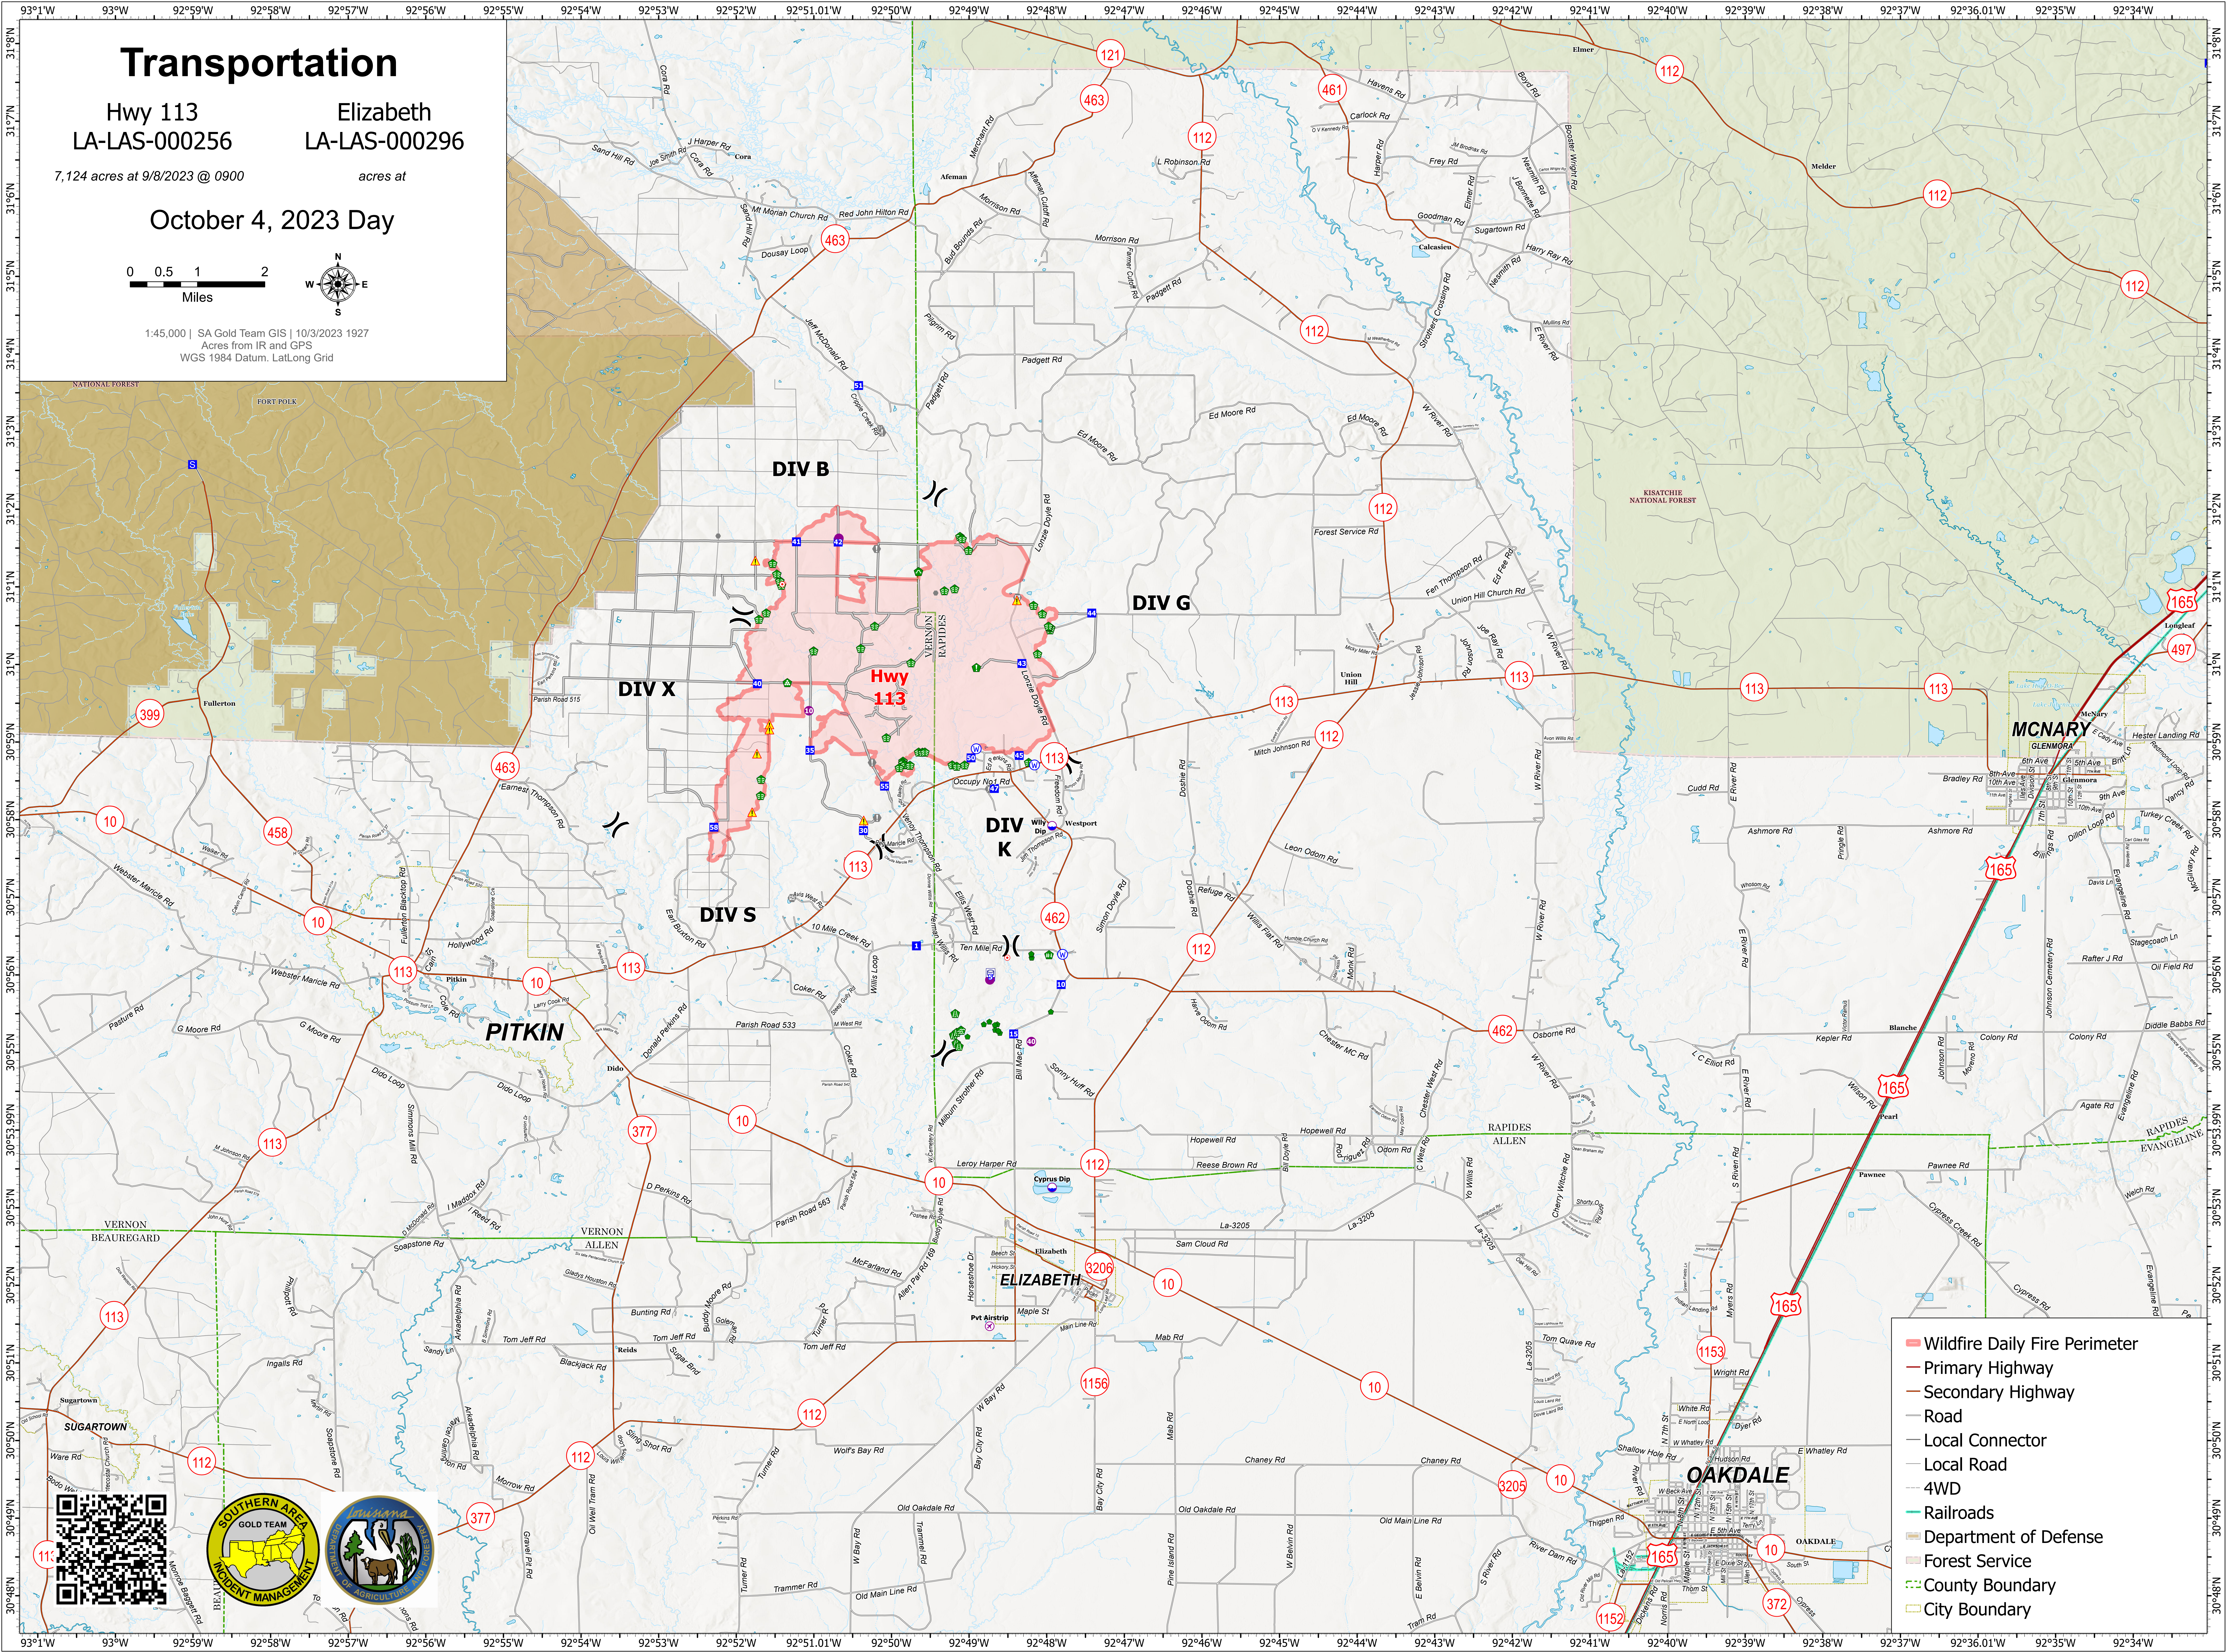

Transportation

Hwy 113
LA-LAS-000256

Elizabeth
LA-LAS-000296

7,124 acres at 9/8/2023 @ 0900

acres at

October 4, 2023 Day

1:45,000 | SA Gold Team GIS | 10/3/2023 1927
Acres from IR and GPS
WGS 1984 Datum, Lat,Long Grid

- Wildfire Daily Fire Perimeter
- Primary Highway
- Secondary Highway
- Road
- Local Connector
- Local Road
- 4WD
- Railroads
- Department of Defense
- Forest Service
- County Boundary
- City Boundary