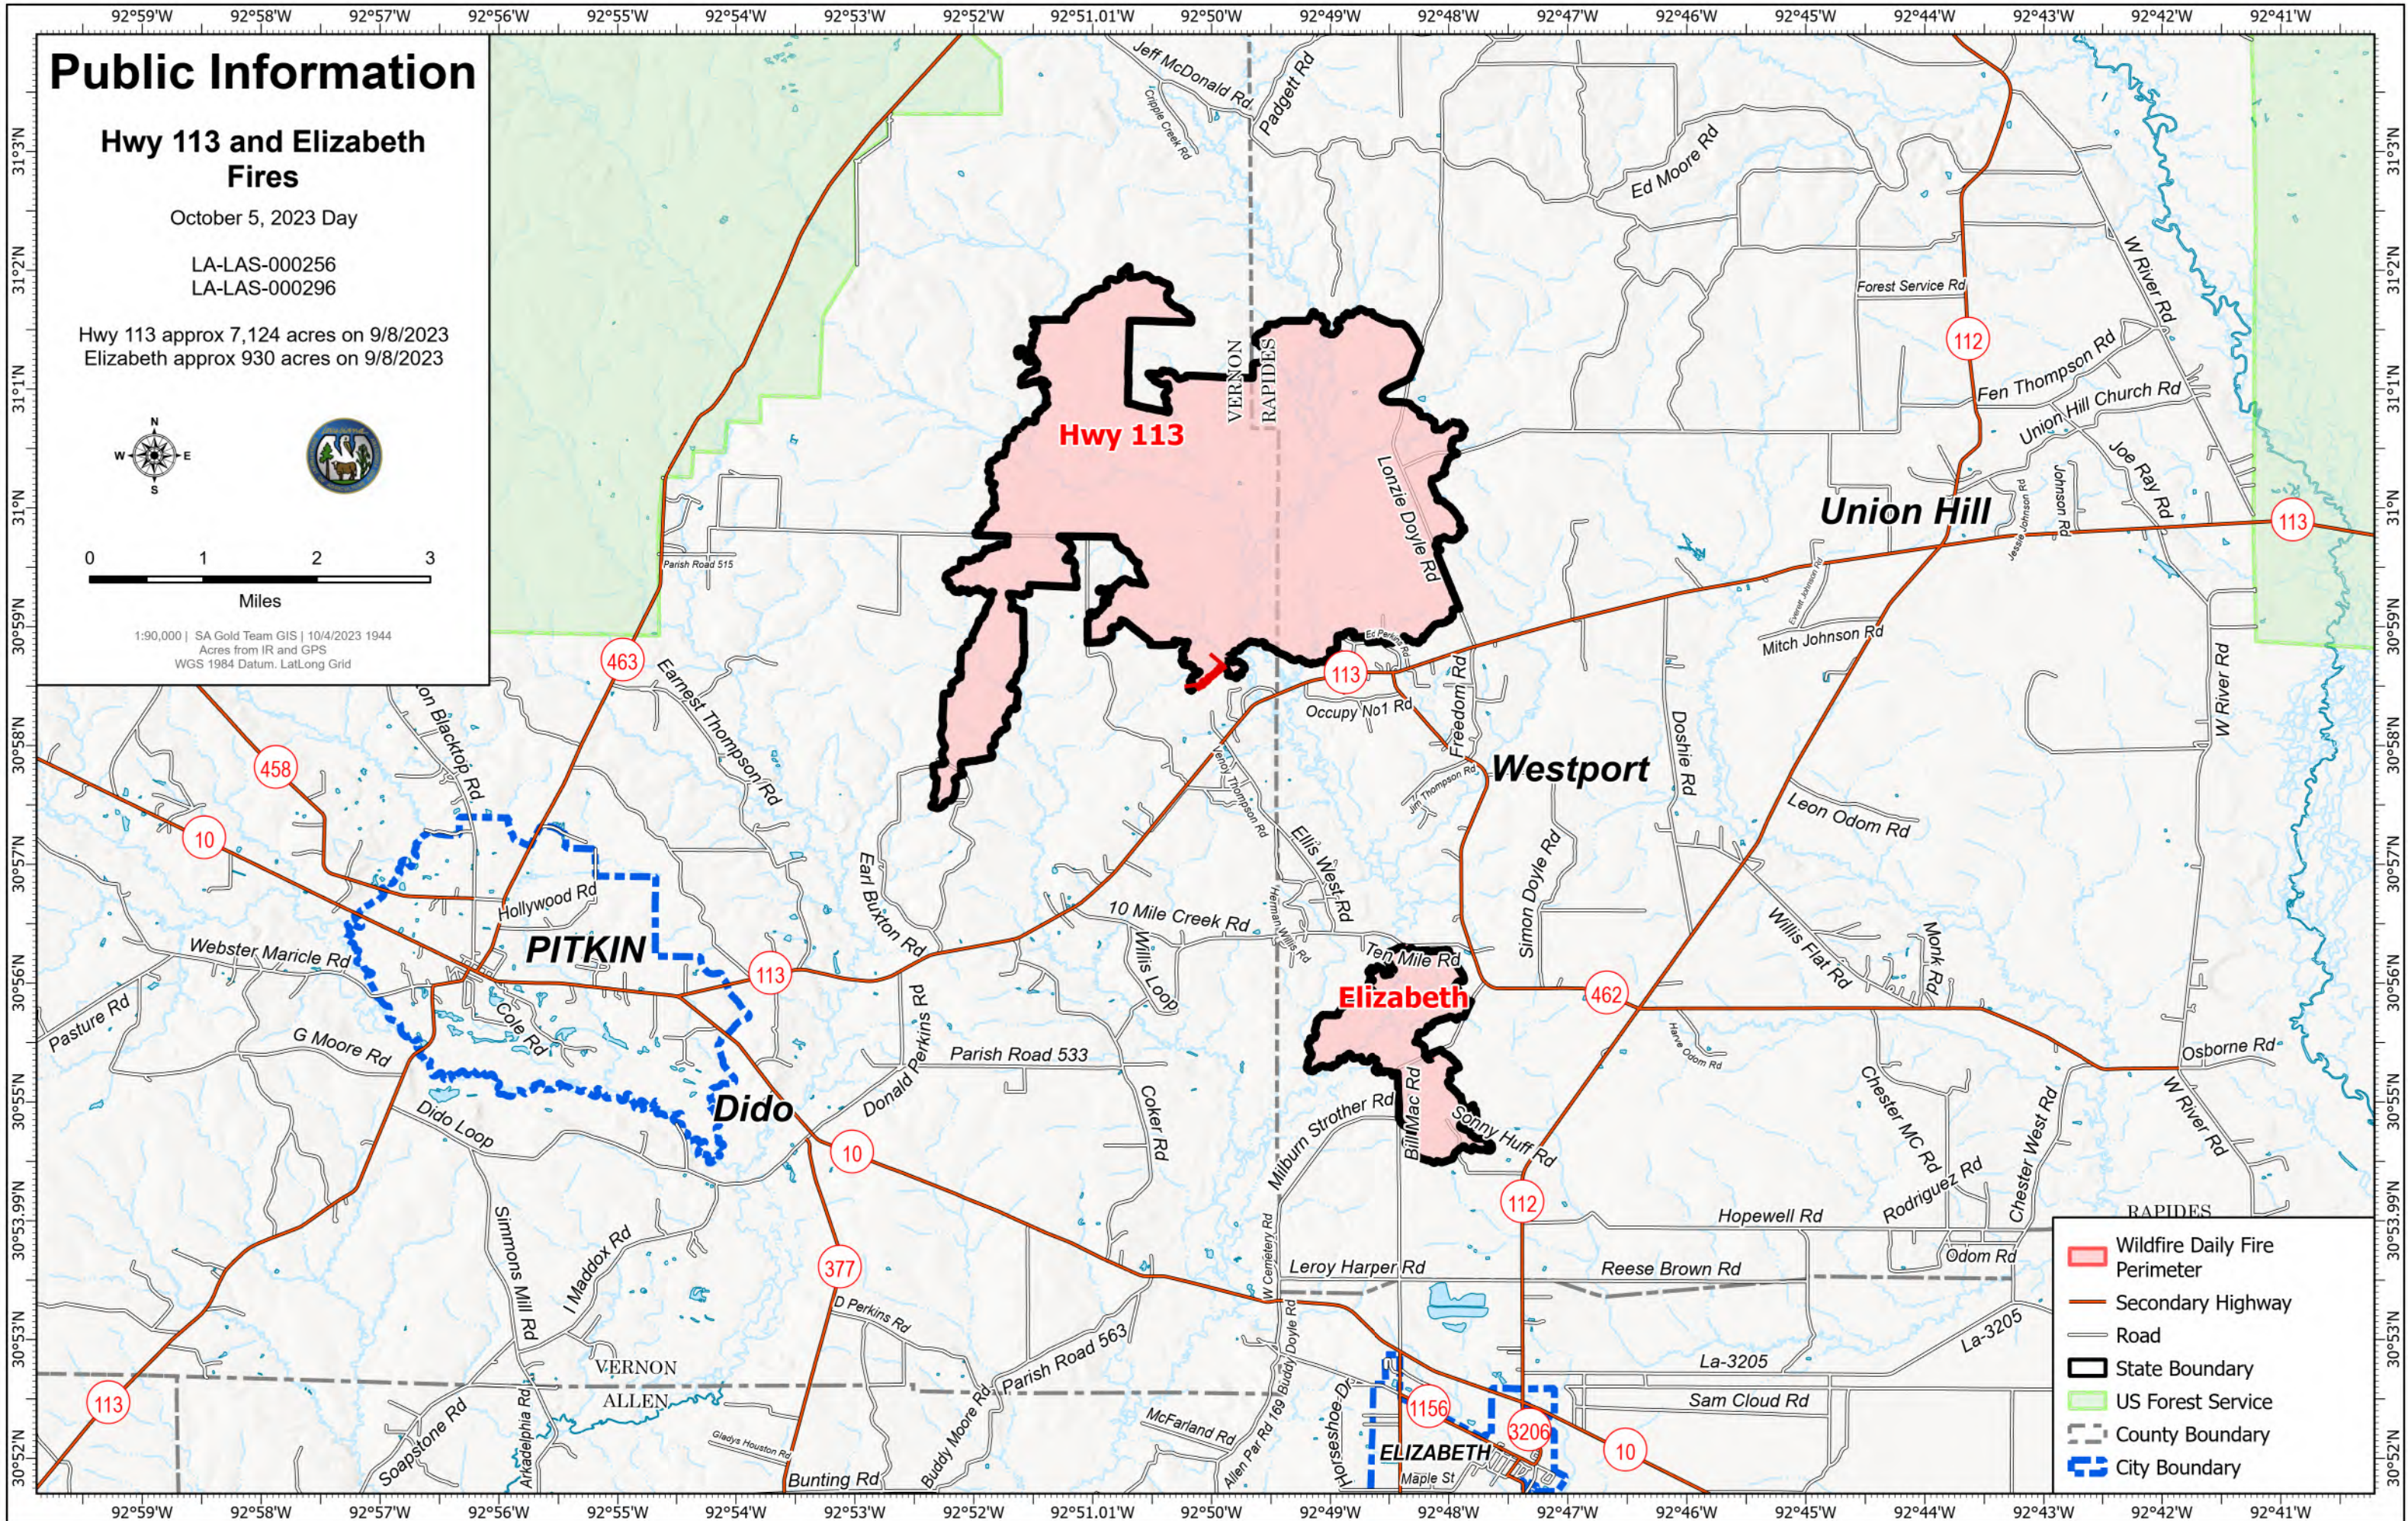

Public Information

Hwy 113 and Elizabeth Fires

October 5, 2023 Day

LA-LAS-000256
LA-LAS-000296

Hwy 113 approx 7,124 acres on 9/8/2023
Elizabeth approx 930 acres on 9/8/2023

1:90,000 | SA Gold Team GIS | 10/4/2023 1944
Acres from IR and GPS
WGS 1984 Datum, Lat/Long Grid

- Wildfire Daily Fire Perimeter
- Secondary Highway
- Road
- State Boundary
- US Forest Service
- County Boundary
- City Boundary