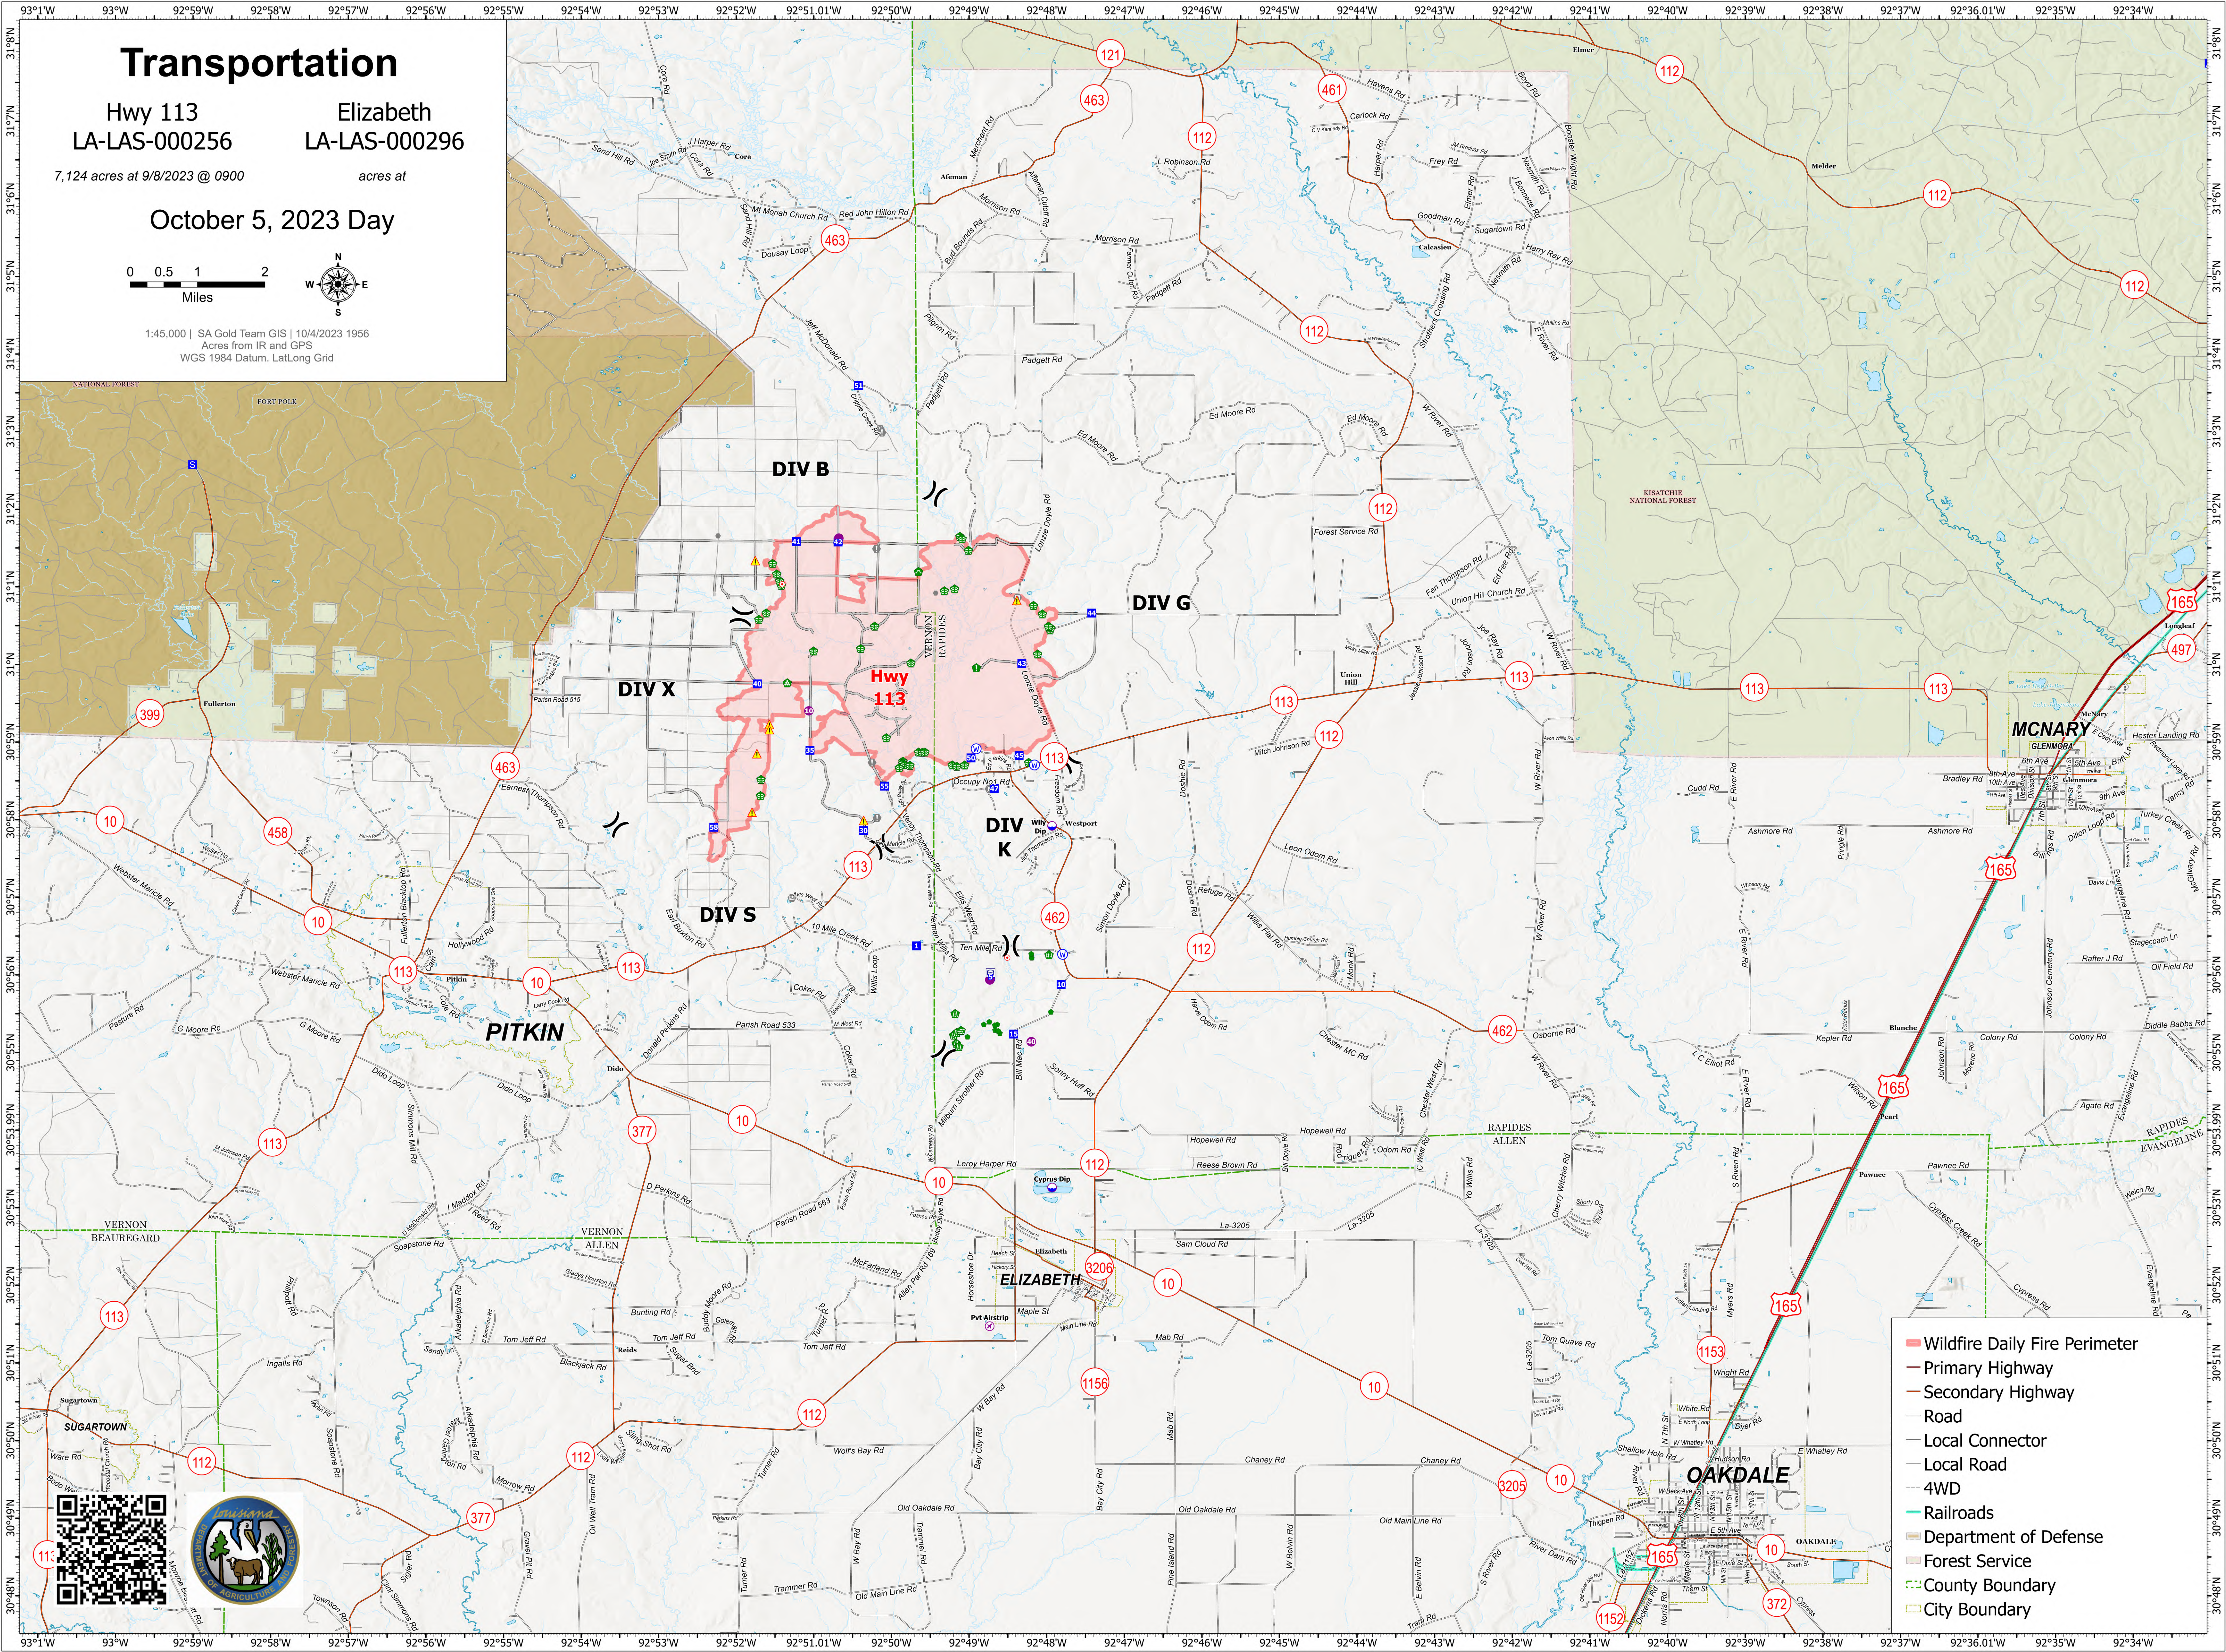

Transportation

Hwy 113
LA-LAS-000256

Elizabeth
LA-LAS-000296

7,124 acres at 9/8/2023 @ 0900

acres at

October 5, 2023 Day

1:45,000 | SA Gold Team GIS | 10/4/2023 1956
Acres from IR and GPS
WGS 1984 Datum, Lat,Long Grid

- Wildfire Daily Fire Perimeter
- Primary Highway
- Secondary Highway
- Road
- Local Connector
- Local Road
- 4WD
- Railroads
- Department of Defense
- Forest Service
- County Boundary
- City Boundary