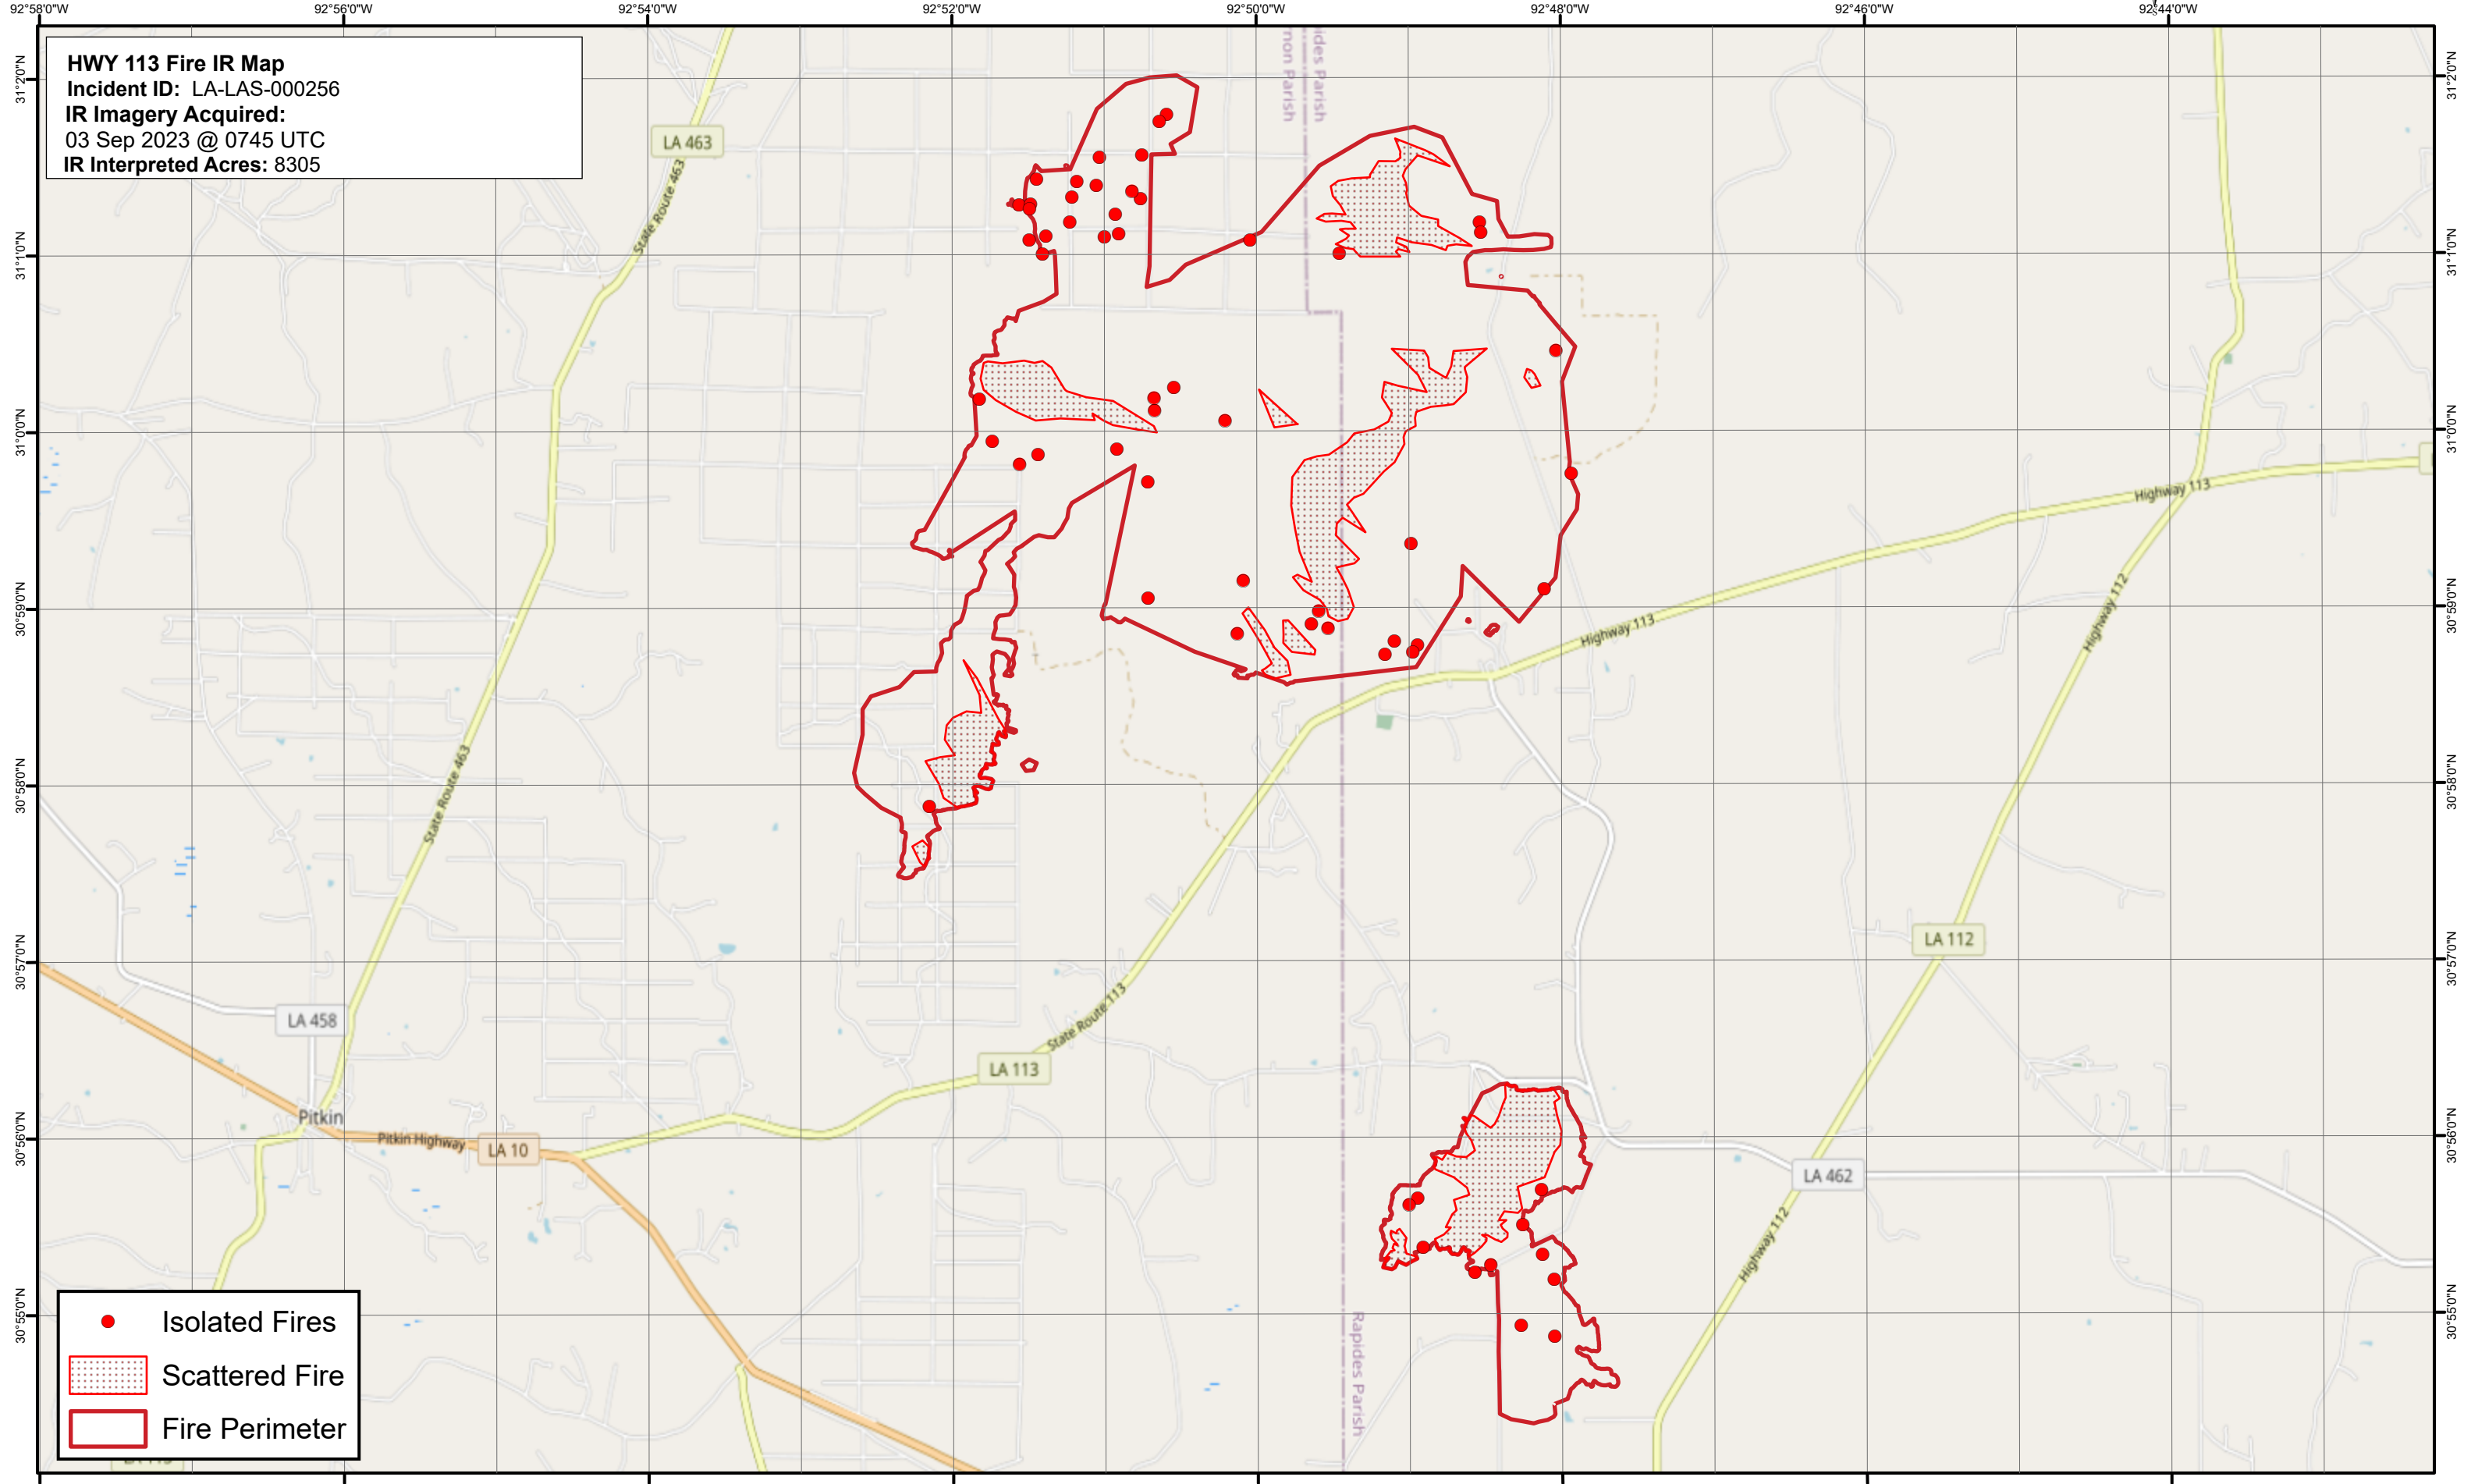

HWY 113 Fire IR Map
Incident ID: LA-LAS-000256
IR Imagery Acquired:
03 Sep 2023 @ 0745 UTC
IR Interpreted Acres: 8305

- Isolated Fires
- ▨ Scattered Fire
- ▭ Fire Perimeter