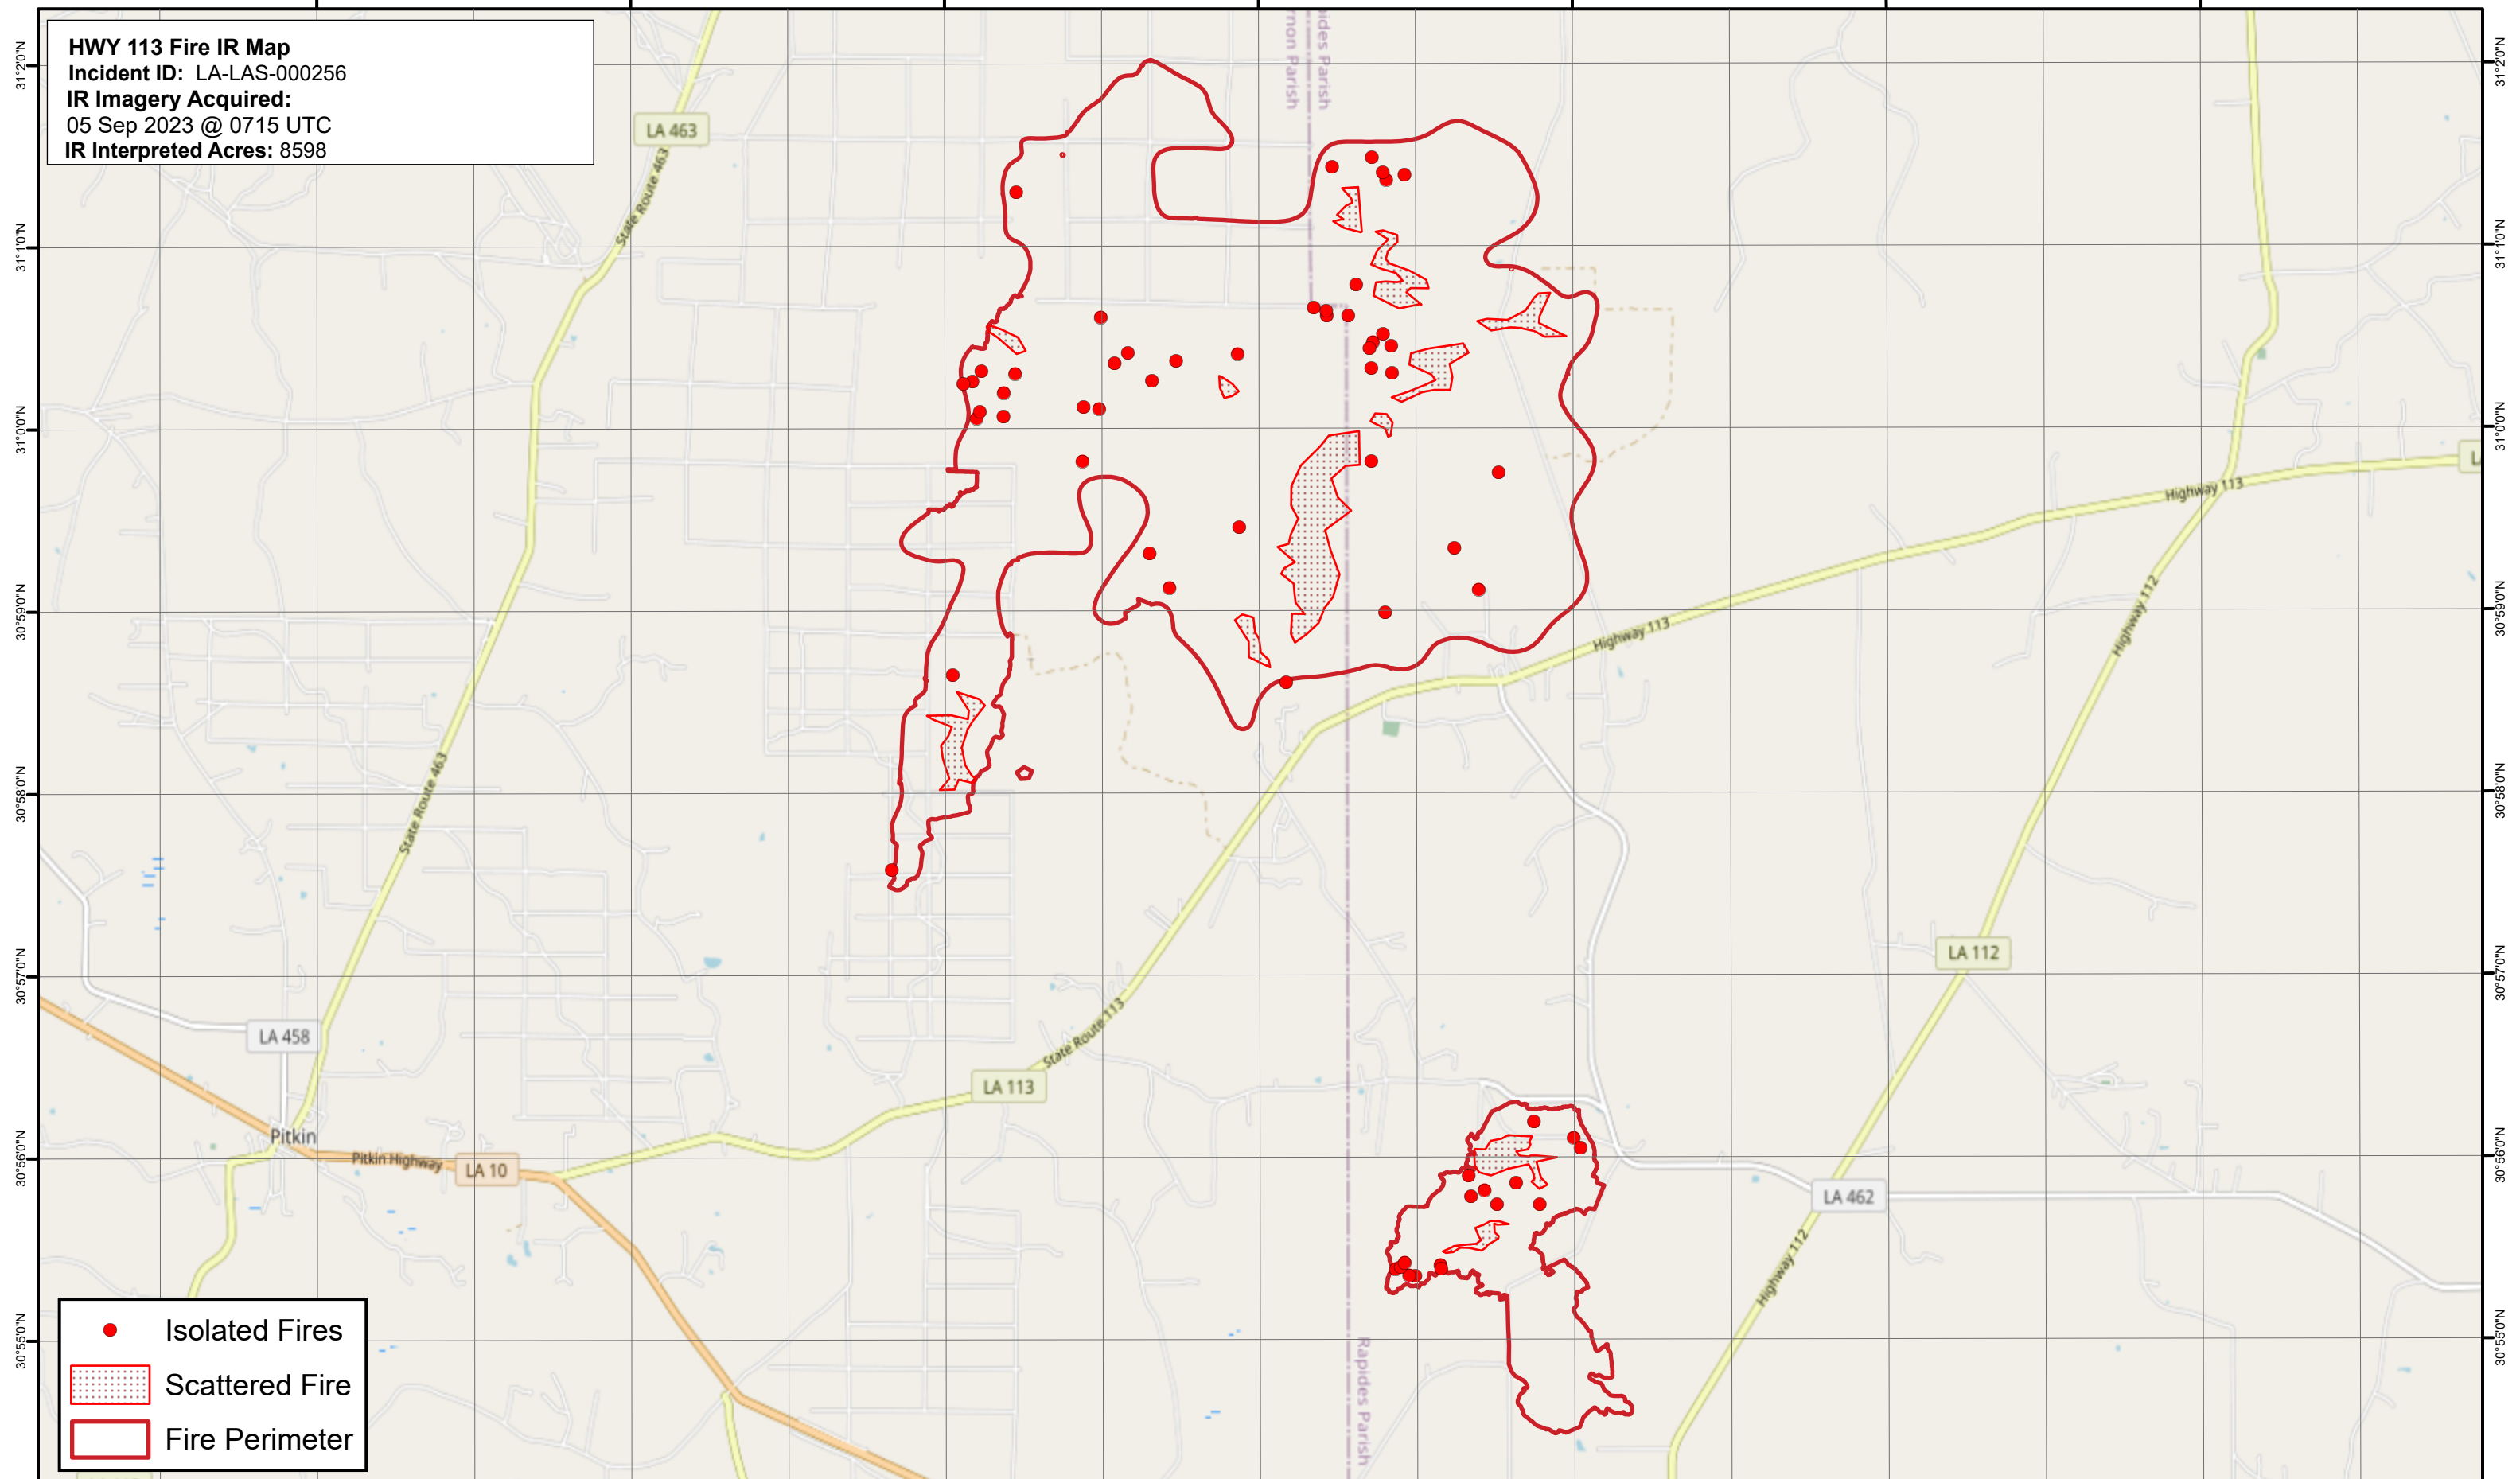

**HWY 113 Fire IR Map**  
Incident ID: LA-LAS-000256  
IR Imagery Acquired:  
05 Sep 2023 @ 0715 UTC  
IR Interpreted Acres: 8598

- Isolated Fires
- ▨ Scattered Fire
- ▭ Fire Perimeter