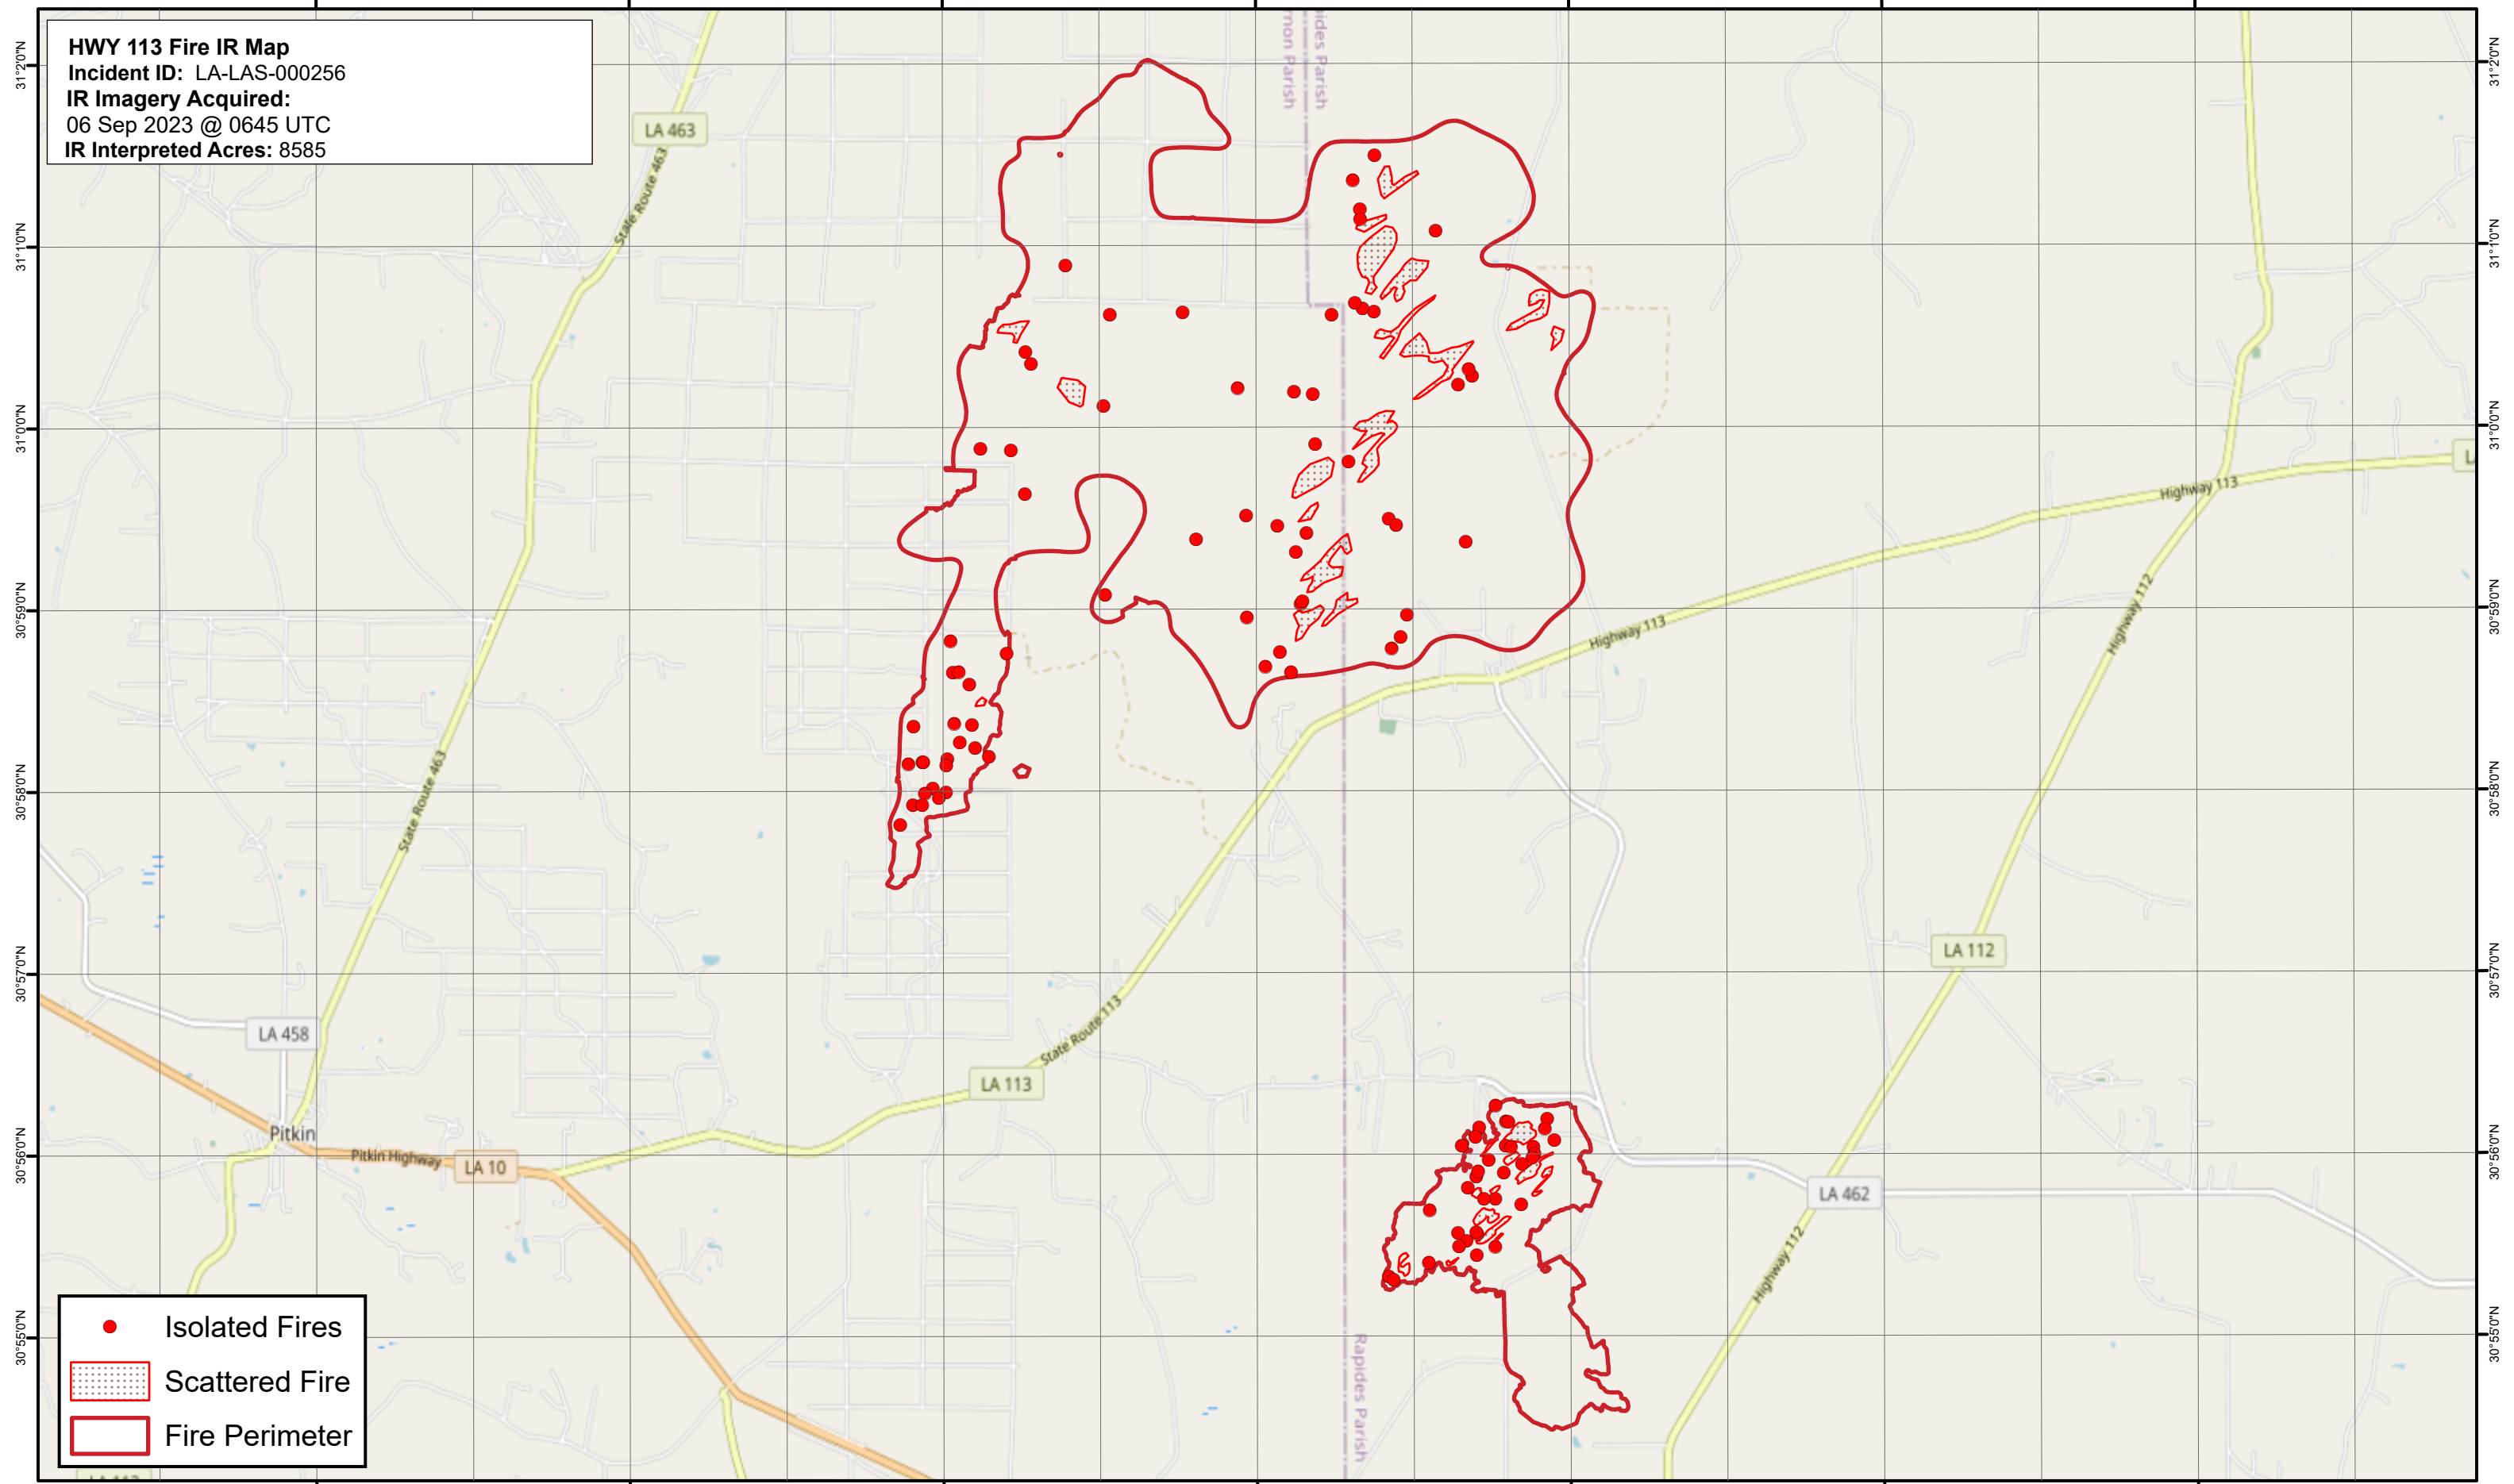

HWY 113 Fire IR Map
Incident ID: LA-LAS-000256
IR Imagery Acquired:
06 Sep 2023 @ 0645 UTC
IR Interpreted Acres: 8585

- Isolated Fires
- ▨ Scattered Fire
- ▭ Fire Perimeter